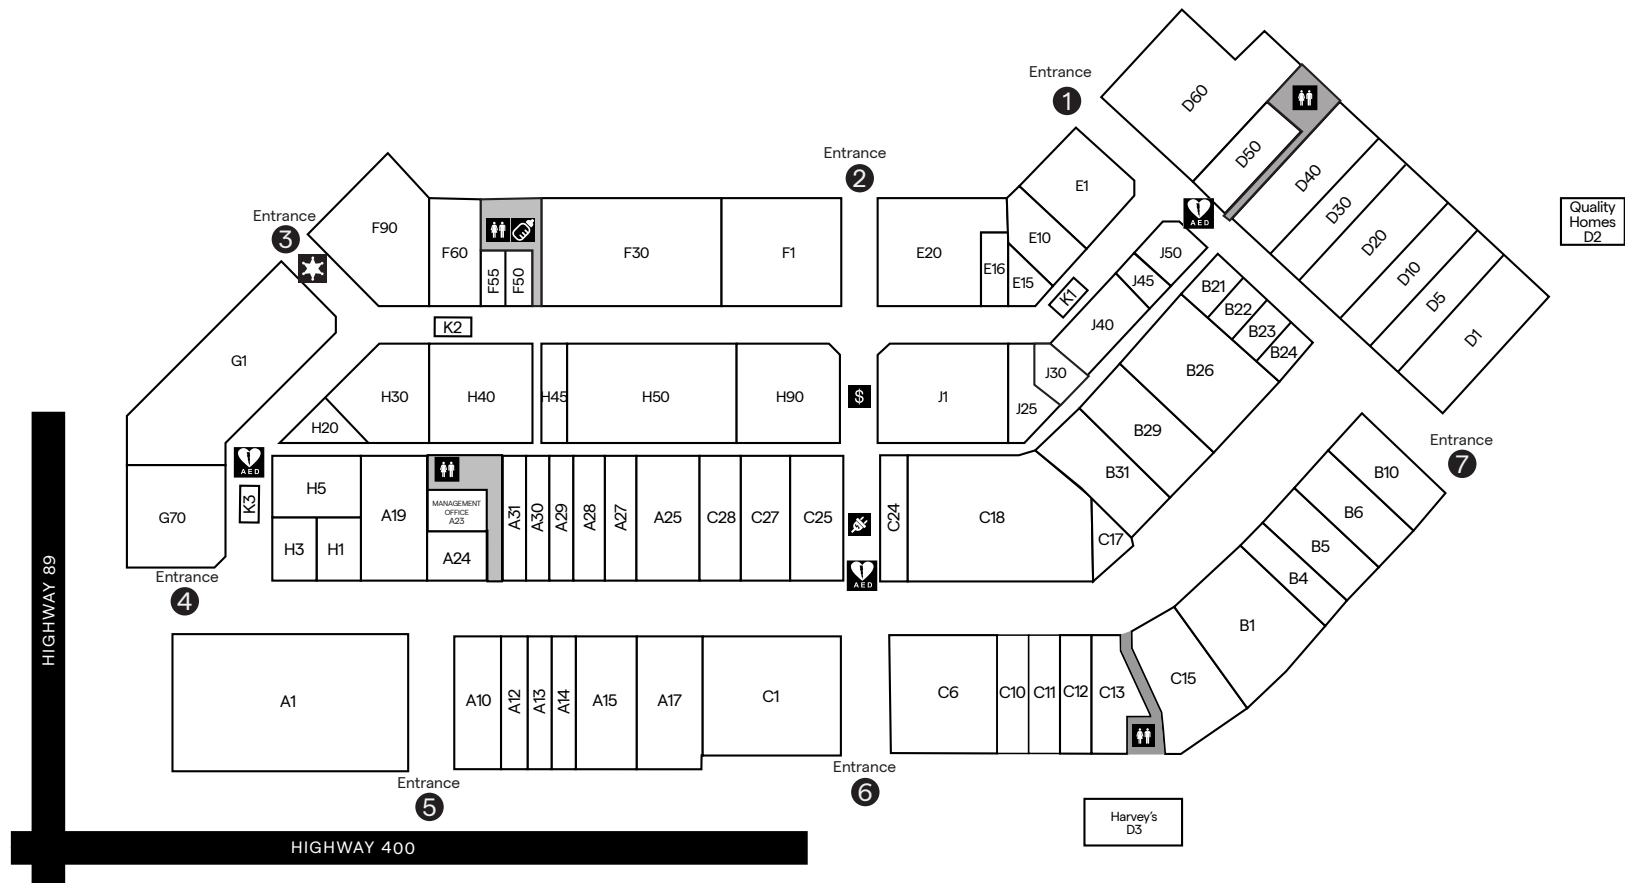

# CENTRE MAP

## SERVICE LEGEND

ATM

WASHROOMS

CHARGING STATION

AED

MOTHER'S ROOM

SECURITY

**ACCESSORIES & JEWELRY**