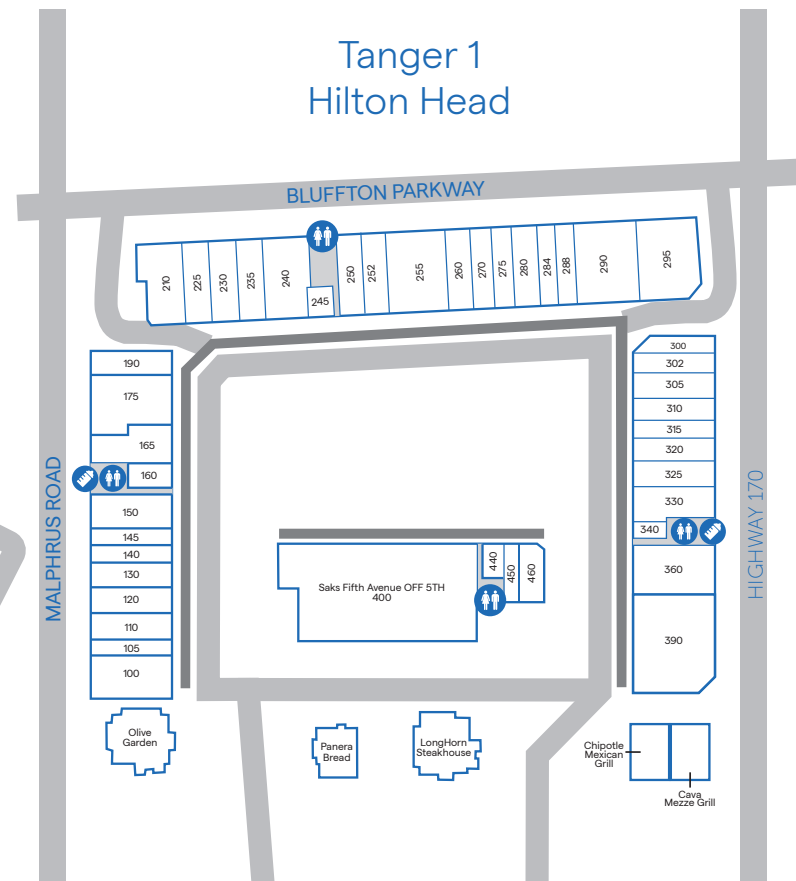

CENTER MAP

Restrooms

Mothers' Room

Tanger 2 Hilton Head

Tanger 1 Hilton Head

← HILTON HEAD ISLAND, SC

← HIGHWAY 278 – 1 MILE BETWEEN CENTERS →

SAVANNAH, GA →