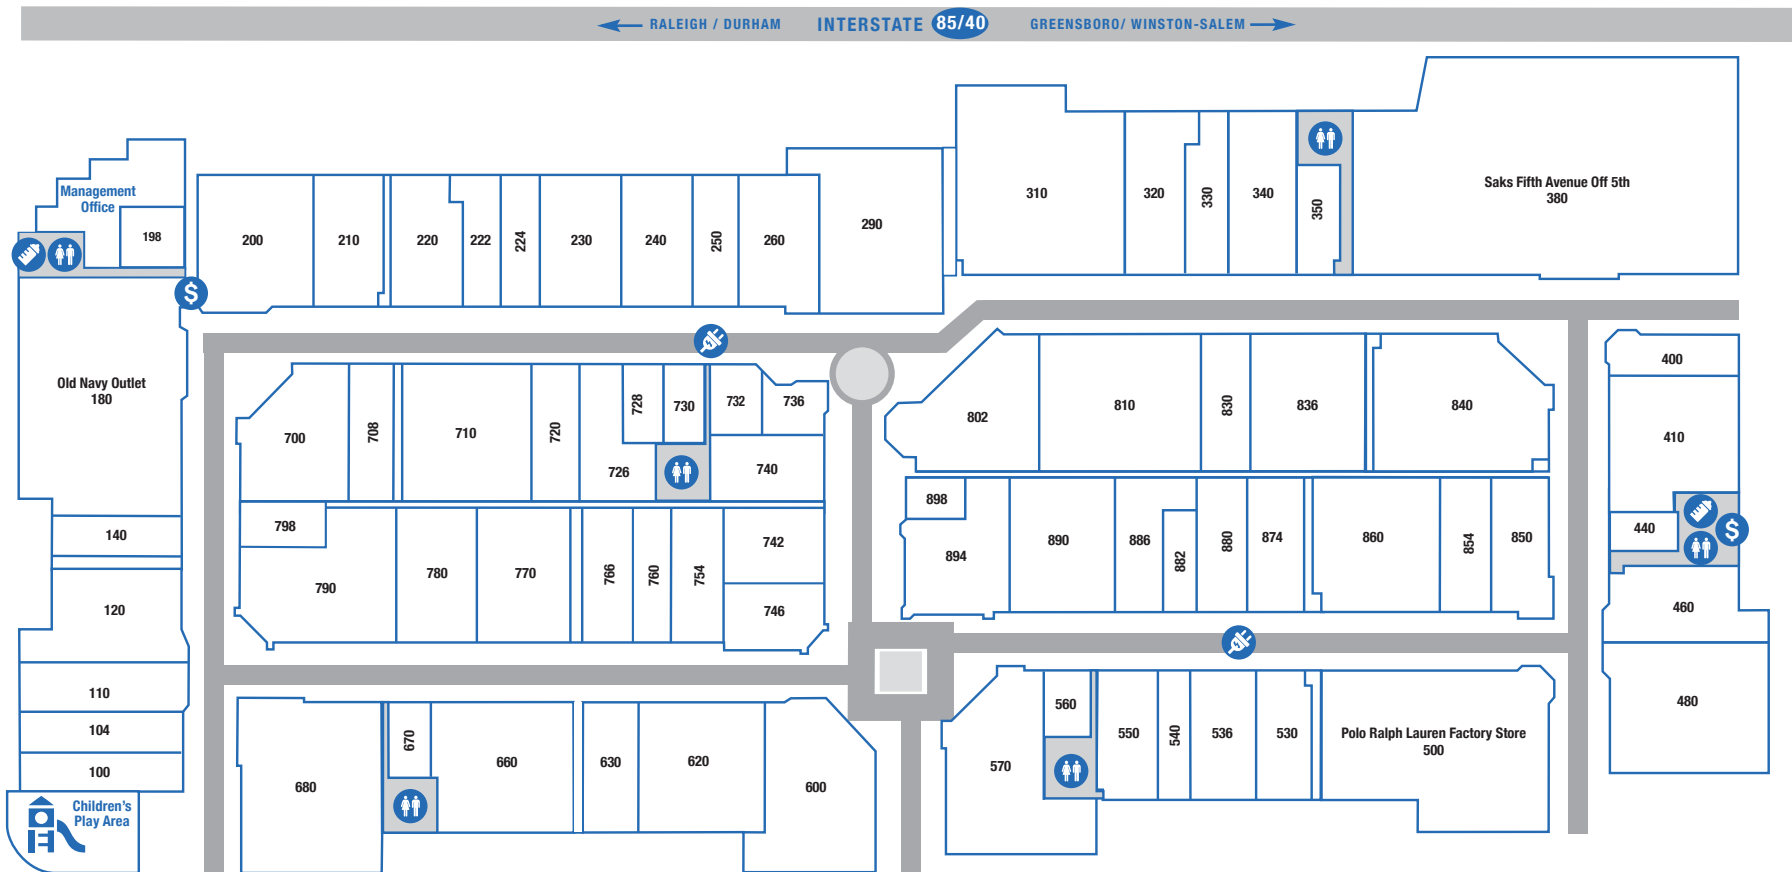

CENTER MAP

Restrooms

Mothers' Room

ATM

Charging Station

ACCESSORIES & JEWELRY

| | | |
|-----|---------------------------|----------------|
| 110 | Aerie | (919) 568-4203 |
| 836 | American Eagle Outfitters | (919) 304-0560 |
| 780 | Ann Taylor Factory Store | (919) 304-2572 |
| 670 | Claire's | (919) 563-0139 |
| 894 | Coach | (919) 304-1291 |
| 710 | Columbia Factory Store | (919) 563-2962 |
| 630 | Crocs | (984) 201-6164 |
| 830 | Francesca's | (984) 203-3001 |
| 410 | Guess Factory Store | (919) 563-2344 |
| 890 | J.Crew Crewcuts Factory | (919) 304-2834 |
| 736 | Jared Vault | (919) 563-2471 |
| 760 | Johnston & Murphy | (919) 563-2826 |
| 726 | Kate Spade New York | (919) 304-0099 |
| 746 | Kay Jewelers Outlet | (919) 304-1650 |
| 440 | Lids | (984) 290-1051 |
| 802 | Michael Kors | (919) 304-2360 |
| 330 | Oakley | (919) 304-2440 |
| 180 | Old Navy Outlet | (919) 304-0653 |
| 860 | Palmetto Moon | (984) 983-7282 |
| 732 | Pandora | (336) 738-3334 |
| 500 | Polo Ralph Lauren | (919) 304-2121 |
| 200 | Puma Outlet | (984) 426-1121 |
| 380 | Saks OFF 5TH | (919) 563-6006 |
| 766 | Samsonite Factory Outlet | (919) 563-1518 |
| 250 | Simply Southern | (919) 304-0973 |
| 560 | Sunglass Hut | (919) 563-0098 |
| 898 | Sunglass Hut | (919) 304-1118 |
| 220 | Tory Burch | (919) 563-0079 |
| 740 | Vera Bradley | (919) 568-0707 |

| | | |
|-----|-----------------|----------------|
| 660 | Rack Room Shoes | (919) 563-2027 |
| 380 | Saks OFF 5TH | (919) 563-6006 |
| 740 | Skechers | (919) 304-1671 |
| 720 | Sperry | (984) 203-3101 |
| 220 | Tory Burch | (919) 563-0079 |
| 810 | Under Armour | (919) 241-5894 |
| 700 | Vans Outlet | (919) 304-0226 |