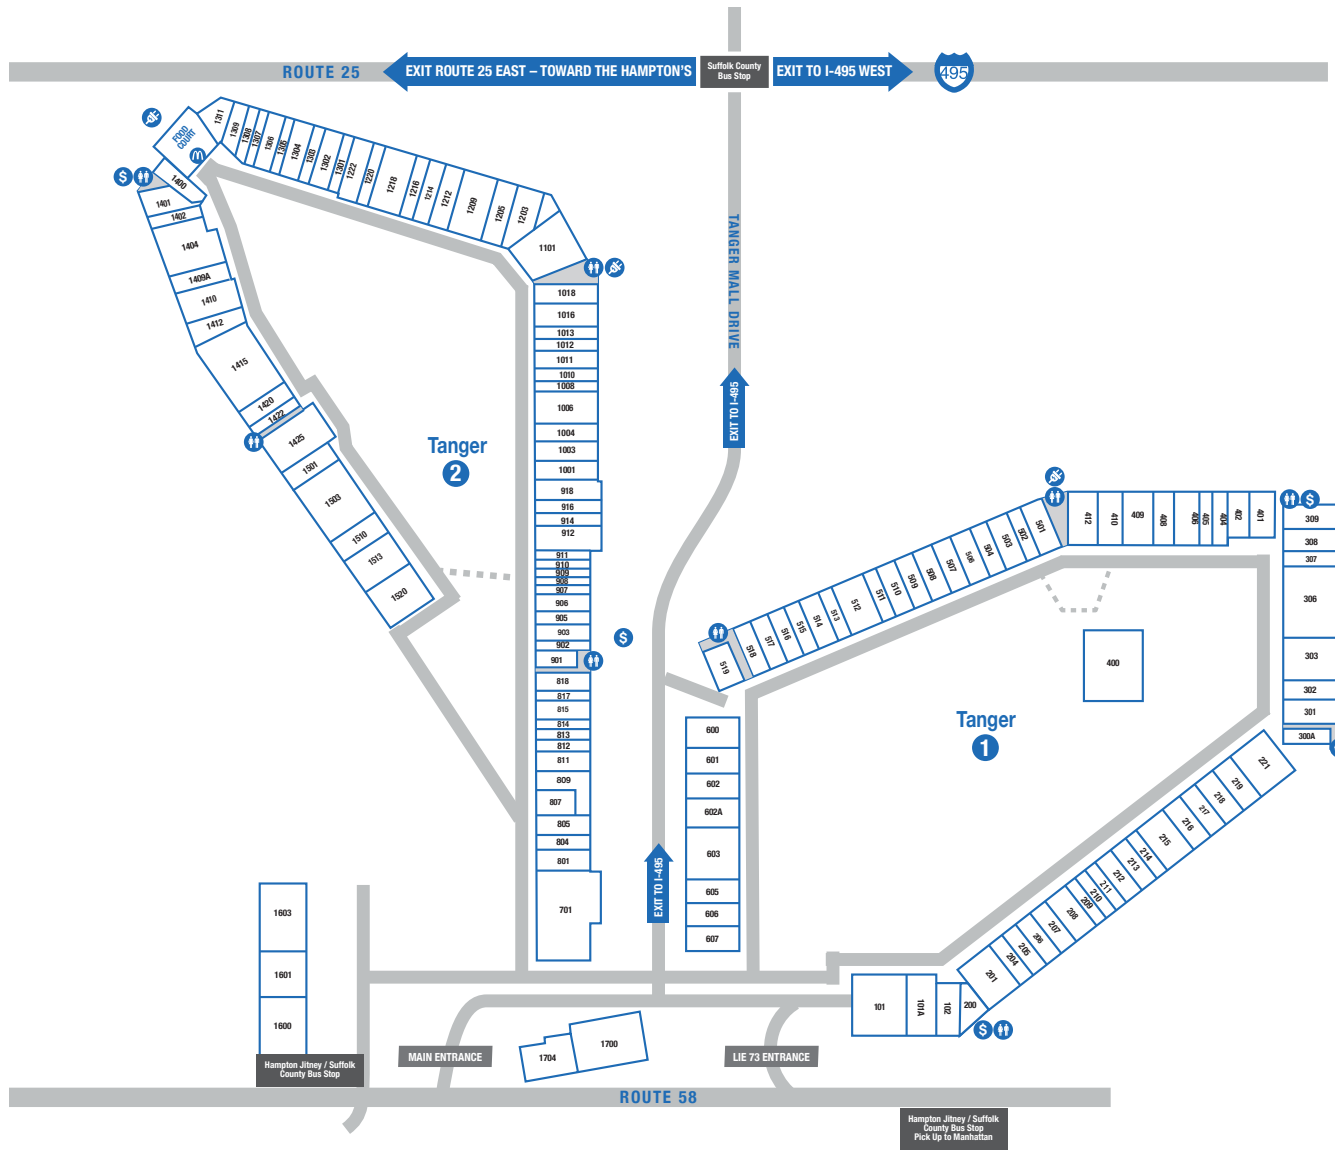

CENTER MAP

SERVICE LEGEND

Restrooms

ATM

Charging Station

ACCESSORIES & JEWELRY

| | | |
|--------------|--------------------------------|----------------|
| 1203 | Aerie | (631) 369-2126 |
| 1409A | Aéropostale | (631) 208-3112 |
| 507 | Aldo | (631) 727-6480 |
| 1404 | American Eagle Outfitters | (631) 369-0653 |
| 514 | Armani Exchange | (631) 284-2291 |
| 902 | Armani Outlet | (631) 369-6594 |
| 1304 | Banter by Piercing Pagoda | (631) 939-2078 |
| 607 | Calvin Klein | (631) 506-0460 |
| 1308 | Claire's | (631) 727-5501 |
| 1306 | Clarks Outlet | (631) 727-3554 |
| 410 | Coach | (631) 369-4670 |
| 201 | Forever 21 | (631) 655-0190 |
| 404 | Francesca's | (631) 727-0210 |
| 1006 | Guess Factory Store | (631) 208-2967 |
| 1415 | H&M | (631) 208-3414 |
| 1216 | J.Crew Crewcuts Factory | (631) 369-9474 |
| 811 | Kate Spade New York | (631) 208-0469 |
| 1307 | Kay Jewelers Outlet | (631) 208-3059 |
| 1422 | Lids | (631) 369-2670 |
| 1001 | Loft Outlet | (631) 369-2207 |
| 809 | Michael Kors | (631) 208-0707 |
| 511 | Movado Company Store | (631) 208-4444 |
| 1412 | Oakley | (631) 727-2790 |
| 1302 | Pandora | (631) 381-1092 |
| 400 | Polo Ralph Lauren | (631) 369-2227 |
| 1218 | Puma Outlet | (631) 905-0360 |
| 701 | Saks OFF 5TH | (631) 369-5883 |
| 1220 | Salt Life | (631) 641-4987 |
| 307 | Samsonite Factory Outlet | (631) 369-3726 |
| 1011 | Steve Madden | (631) 208-0151 |
| 1309 | Sunglass Hut | (631) 369-2972 |
| 503 | Sunglass Hut | (631) 727-0359 |
| 1303 | Swarovski | (631) 727-0279 |
| 814 | Theory | (631) 727-2782 |
| 517 | Timberland Factory Store | (631) 369-5282 |
| 402 | Torrid | (631) 727-2504 |
| 1004 | Vera Bradley | (631) 727-1177 |
| 506 | White House Black Market | (631) 727-7403 |
| 209 | Zales The Diamond Store Outlet | (631) 208-3561 |