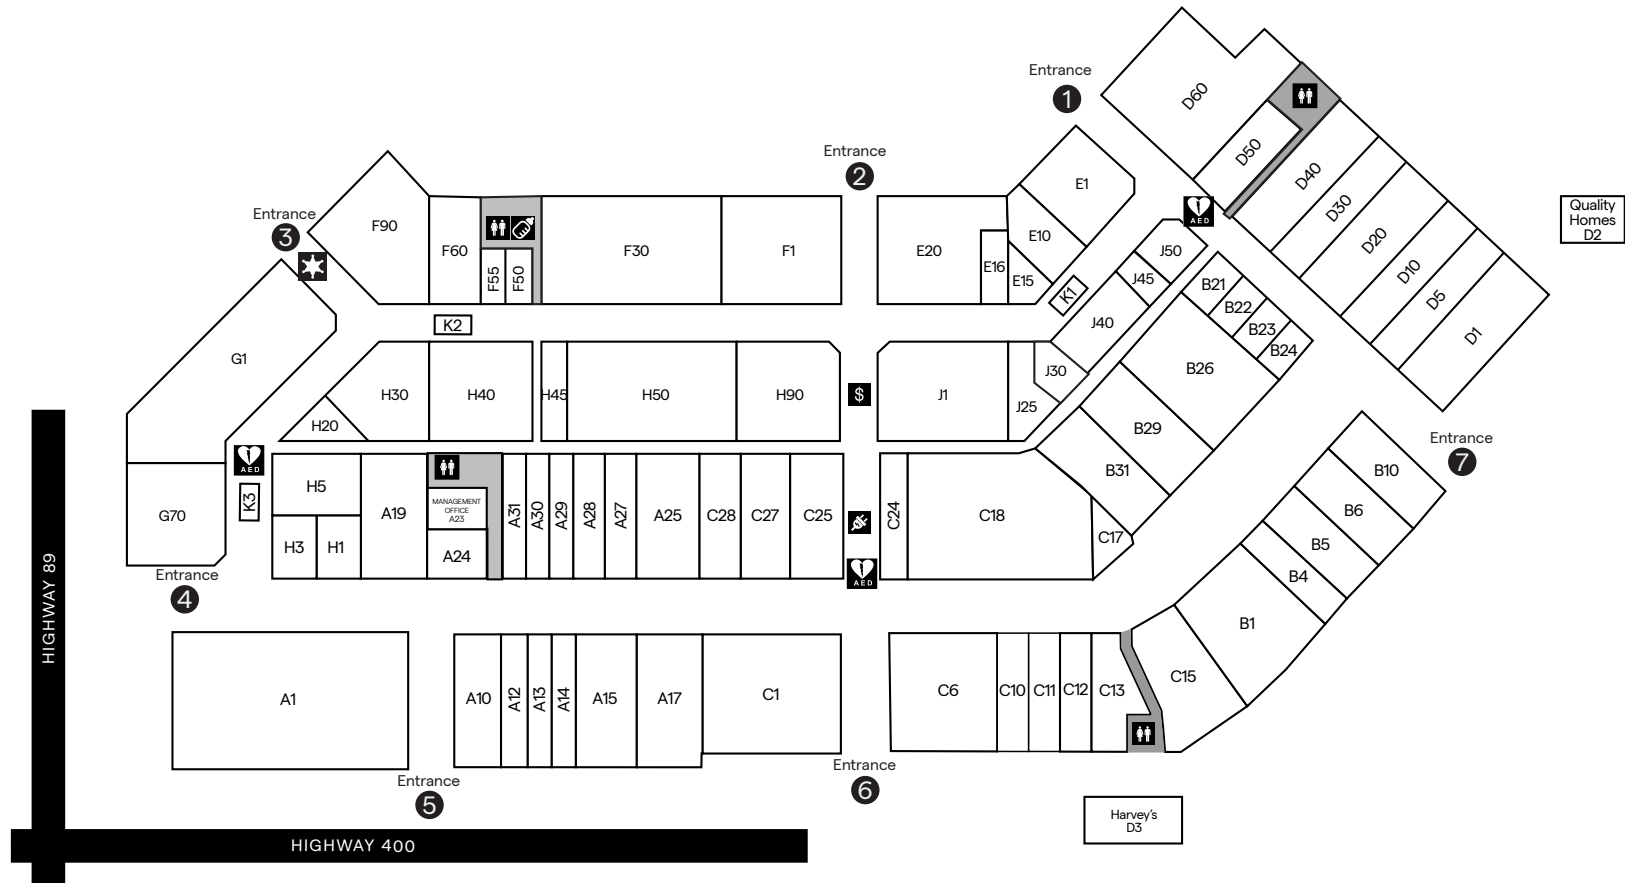

CENTRE MAP

SERVICE LEGEND

ATM

WASHROOMS

CHARGING STATION

AED

MOTHER'S ROOM

SECURITY

APPAREL

B1	Adidas	(705) 458-2728
C06	Aerie	(249) 883-0000
B5	All Star Sports	(705) 458-9996
G70	American Eagle Outfitters	(705) 458-9961
C28	Anna Bella	(705) 885-1266
E20	Banana Republic Factory	(705) 458-8742
H45	Bikini Village	(705) 916-0020
H5	Bluenotes	(705) 458-1349
F90	Calvin Klein	(705) 458-1330
J1	Coach	(705) 458-8538
B26	Columbia Factory Store	(905) 215-0615
H40	Eddie Bauer Outlet	(705) 458-4238
F1	Gap Factory	(705) 458-2026
H90	Guess Factory Store	(705) 458-1771
A1	H&M	(855) 272-7007
C12	Just Cozy	(705) 458-1371
C1	La Vie en Rose / Aqua Outlet	(705) 458-1781
A17	Labels	(705) 719-3427
A15	Levi's Outlet	(705) 302-5100 New
E1	Mountain Warehouse	(705) 458-9796
C18	Old Navy Outlet	(705) 458-9475
G1	Polo Ralph Lauren	(705) 458-7083
H30	Puma Outlet	(705) 458-8837
F60	Skechers	(705) 458-0330
B06	Suzy Shier	(705) 458-8710
H50	Tommy Hilfiger	(705) 458-1454