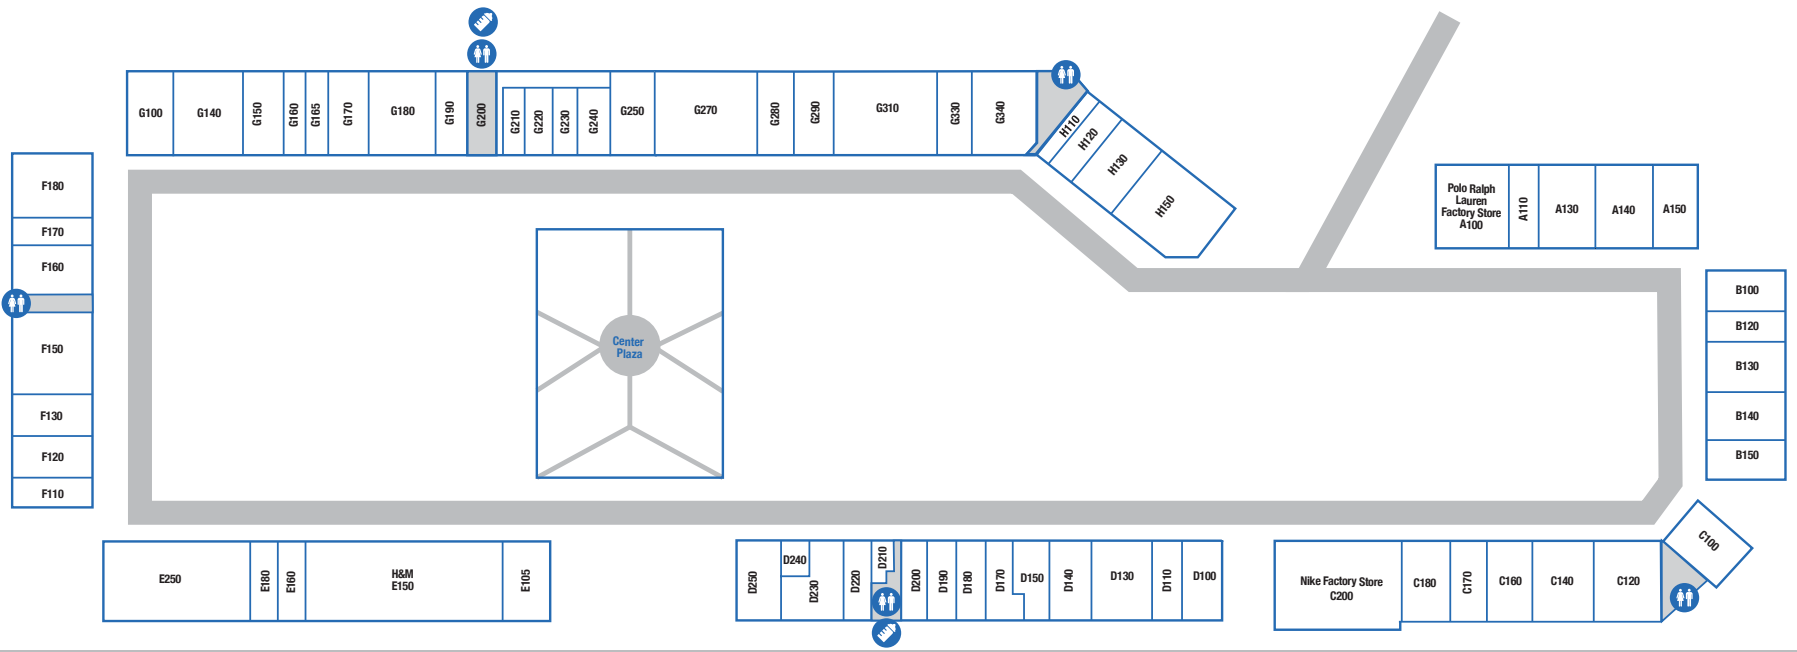

CENTER MAP

Restrooms

Mothers' Room

I-96

ACCESSORIES & JEWELRY

G140	American Eagle Outfitters	(517) 552-3033
B130	Ann Taylor Factory Store	(517) 540-6386
D190	Chico's Outlet	(517) 540-0544
E180	Claire's	(517) 545-3675
C120	Coach	(517) 552-4949
G270	Columbia Factory Store	(517) 338-3100
B120	Francesca's	(517) 586-0011
B100	Guess Factory Store	(517) 546-2933
E150	H&M	(855) 466-7467
G160	Hot Topic	(517) 552-7206
D230	J.Crew Crewcuts Factory	(517) 548-4894
G330	Just Cozy	
G230	Kay Jewelers Outlet	(517) 545-3650
D100	Levi's Outlet	(517) 548-9383
G210	Lids	(517) 376-3710
B140	Loft Outlet	(517) 540-6393
C180	Michael Kors	(517) 545-7547
D240	Pandora	(517) 672-5152
D210	Sunglass Hut	(517) 552-6050
D110	White House Black Market	(517) 338-3440

APPAREL

H130	Adidas	(517) 537-2753
G140	American Eagle Outfitters	(517) 552-3033
B130	Ann Taylor Factory Store	(517) 540-6386
F150	Banana Republic Factory	(517) 540-6047
D180	Casual Male XL Outlet	(517) 545-3594
D190	Chico's Outlet	(517) 540-0544
C120	Coach	(517) 552-4949
G270	Columbia Factory Store	(517) 338-3100
G170	Daily Thread	(612) 393-2044
G340	Eddie Bauer Outlet	(517) 552-9206
B120	Francesca's	(517) 586-0011
H150	Gap Outlet	(517) 545-1780
B100	Guess Factory Store	(517) 546-2933
E150	H&M	(855) 466-7467
G310	Hanesbrands	(517) 545-1710
G160	Hot Topic	(517) 552-7206
D230	J.Crew Crewcuts Factory	(517) 548-4894
G280	Jockey	(517) 545-8672
G330	Just Cozy	
D100	Levi's Outlet	(517) 548-9383
G210	Lids	(517) 376-3710
B140	Loft Outlet	(517) 540-6393
F160	Maurices	(517) 540-9644
D170	Merrell	(517) 545-5007
C180	Michael Kors	(517) 545-7547
C200	Nike Factory Store	(517) 552-6453
E250	Old Navy Outlet	(517) 552-1376
A100	Polo Ralph Lauren	(517) 546-7570
H120	Skechers	(517) 545-5715
C100	The Uniform Outlet	(517) 552-4982
C140	Tommy Hilfiger	(517) 552-6475
D130	Under Armour	(517) 552-3865
D110	White House Black Market	(517) 338-3440