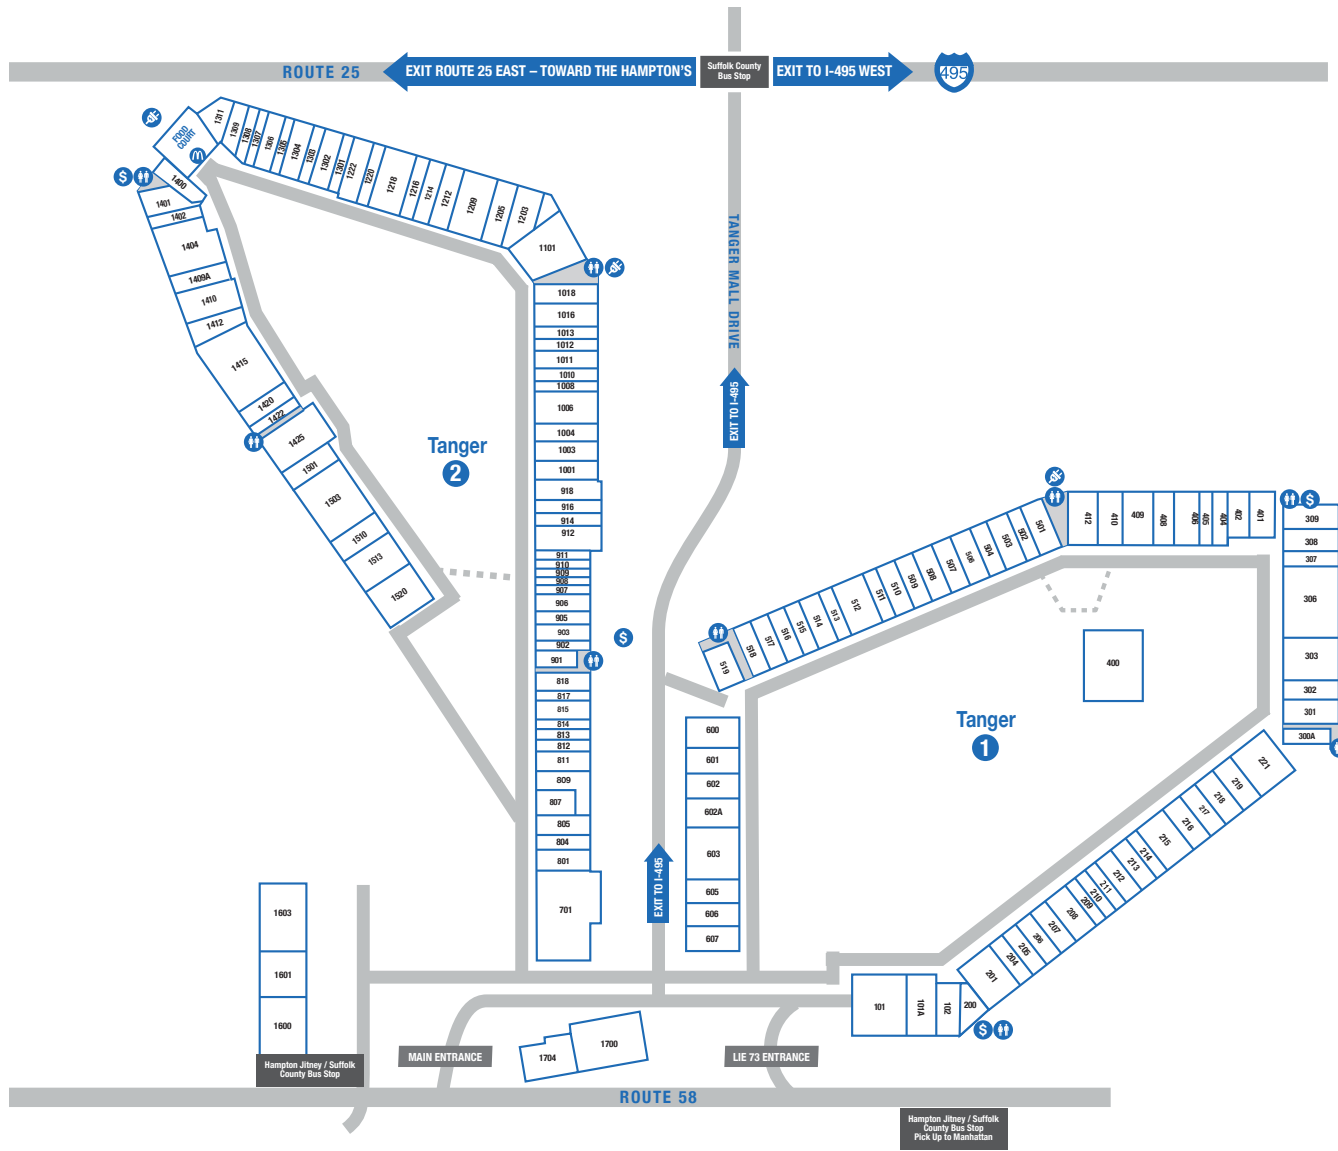

CENTER MAP

SERVICE LEGEND

Restrooms

ATM

Charging Station

ACCESSORIES & JEWELRY

1203	Aerie	(631) 369-2126
1409A	Aéropostale	(631) 208-3112
507	Aldo	(631) 727-6480
1404	American Eagle Outfitters	(631) 369-0653
514	Armani Exchange	(631) 284-2291
902	Armani Outlet	(631) 369-6594
1304	Banter by Piercing Pagoda	(631) 939-2078
607	Calvin Klein	(631) 506-0460
1308	Claire's	(631) 727-5501
1306	Clarks Outlet	(631) 727-3554
410	Coach	(631) 369-4670
201	Forever 21	(631) 655-0190
404	Francesca's	(631) 727-0210
1006	Guess Factory Store	(631) 208-2967
1415	H&M	(631) 208-3414
1216	J.Crew Crewcuts Factory	(631) 369-9474
811	Kate Spade New York	(631) 208-0469
1307	Kay Jewelers Outlet	(631) 208-3059
1422	Lids	(631) 369-2670
1001	Loft Outlet	(631) 369-2207
809	Michael Kors	(631) 208-0707
511	Movado Company Store	(631) 208-4444
1412	Oakley	(631) 727-2790
1302	Pandora	(631) 381-1092
400	Polo Ralph Lauren	(631) 369-2227
1218	Puma Outlet	(631) 905-0360
701	Saks OFF 5TH	(631) 369-5883
1220	Salt Life	(631) 641-4987
307	Samsonite Factory Outlet	(631) 369-3726
1011	Steve Madden	(631) 208-0151
1309	Sunglass Hut	(631) 369-2972
503	Sunglass Hut	(631) 727-0359
1303	Swarovski	(631) 727-0279
814	Theory	(631) 727-2782
517	Timberland Factory Store	(631) 369-5282
402	Torrid	(631) 727-2504
1004	Vera Bradley	(631) 727-1177
506	White House Black Market	(631) 727-7403
209	Zales The Diamond Store Outlet	(631) 208-3561