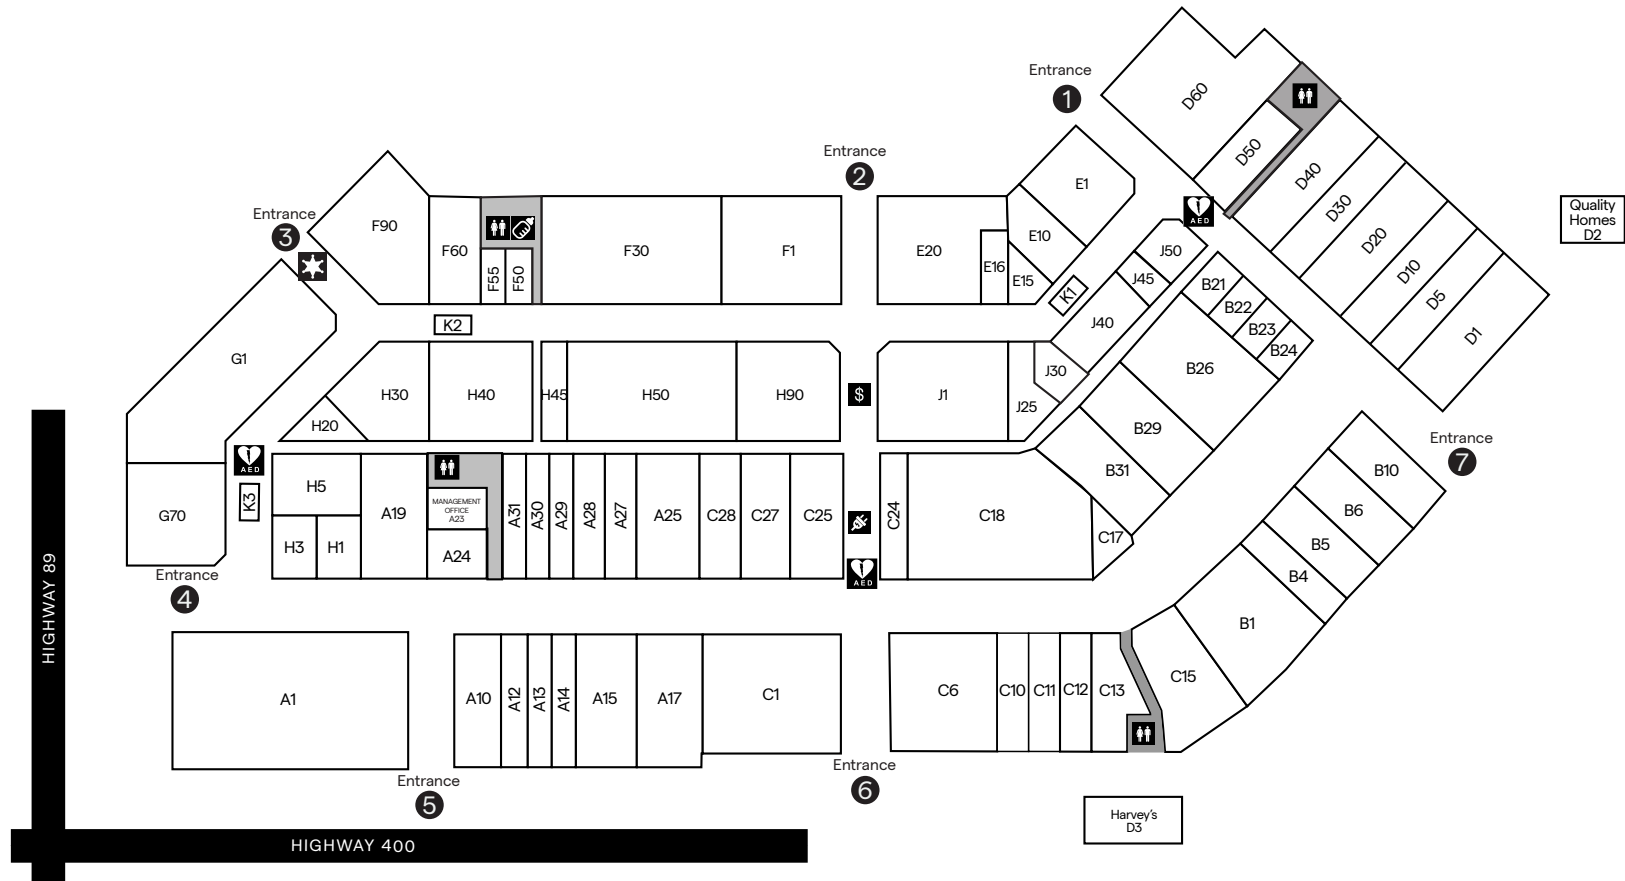

CENTRE MAP

SERVICE LEGEND

ATM

WASHROOMS

CHARGING STATION

AED

MOTHER'S ROOM

SECURITY

APPAREL

B1	Adidas	(705) 458-2728
C06	Aerie	(249) 883-0000
B5	All Star Sports	(705) 458-9996
G70	American Eagle Outfitters	(705) 458-9961
C28	Anna Bella	(705) 885-1266
E20	Banana Republic Factory	(705) 458-8742
H45	Bikini Village	(705) 916-0020
H5	Bluenotes	(705) 458-1349
F90	Calvin Klein	(705) 458-1330
J1	Coach	(705) 458-8538
B26	Columbia Factory Store	(905) 215-0615
H40	Eddie Bauer Outlet	(705) 458-4238
F1	Gap Factory	(705) 458-2026
H90	Guess Factory Store	(705) 458-1771
A1	H&M	(855) 272-7007
C12	Just Cozy	(705) 458-1371
C1	La Vie en Rose / Aqua Outlet	(705) 458-1781
A17	Labels	(705) 719-3427
A15	Levi's Outlet	(705) 302-5100 New
E1	Mountain Warehouse	(705) 458-9796
C18	Old Navy Outlet	(705) 458-9475
G1	Polo Ralph Lauren	(705) 458-7083
H30	Puma Outlet	(705) 458-8837
F60	Skechers	(705) 458-0330
B06	Suzy Shier	(705) 458-8710
H50	Tommy Hilfiger	(705) 458-1454