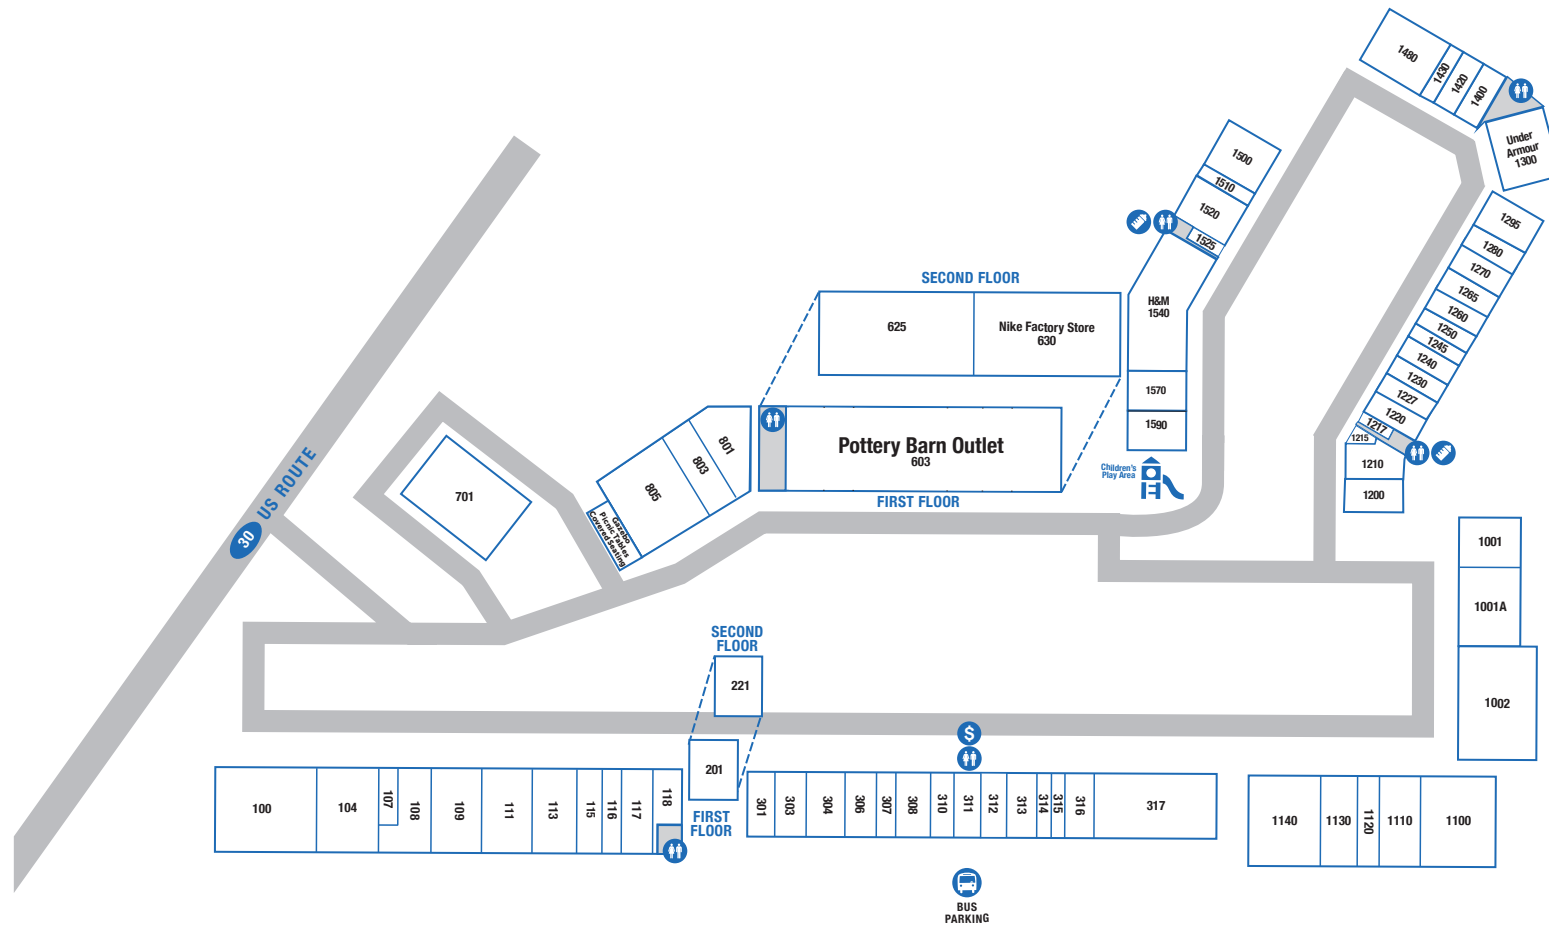

# CENTER MAP

Restrooms

Mothers' Room

ATM

**ACCESSORIES & JEWELRY**

1570	American Eagle   Aerie	(717) 394-3629
803	Chico's Outlet	(717) 394-4896
315	Claire's	(717) 291-7220
304	Clarks Outlet	(717) 390-4820
1001A	Coach	(717) 293-1707
1500	Columbia Factory Store	(717) 874-2035
1130	Crocs	(223) 244-7536
1227	Francesca's	(717) 740-4947
1540	H&M	(855) 466-7467
111	J.Crew   Crewcuts Factory	(717) 295-1050
313	Johnston & Murphy	(717) 393-9415
1001	Kate Spade New York	(717) 209-7017
117	Kay Jewelers Outlet	(717) 391-6724
1240	Levi's Outlet	(717) 392-0615
1215	Lids	(717) 826-0069
1200	Michael Kors	(717) 299-5276
310	Movado Company Store	(717) 390-4730
630	Nike Factory Store	(717) 396-1040
100	Old Navy Outlet	(717) 291-6502
221	Puma Outlet	(223) 221-9328
1217	Samsonite Factory Outlet	(717) 299-2905
306	Sunglass Hut	(717) 293-5710
805	Talbots Outlet	(717) 239-5190
1260	Timberland Factory Store	(717) 291-3281
116	Vineyard Vines	(717) 874-2925