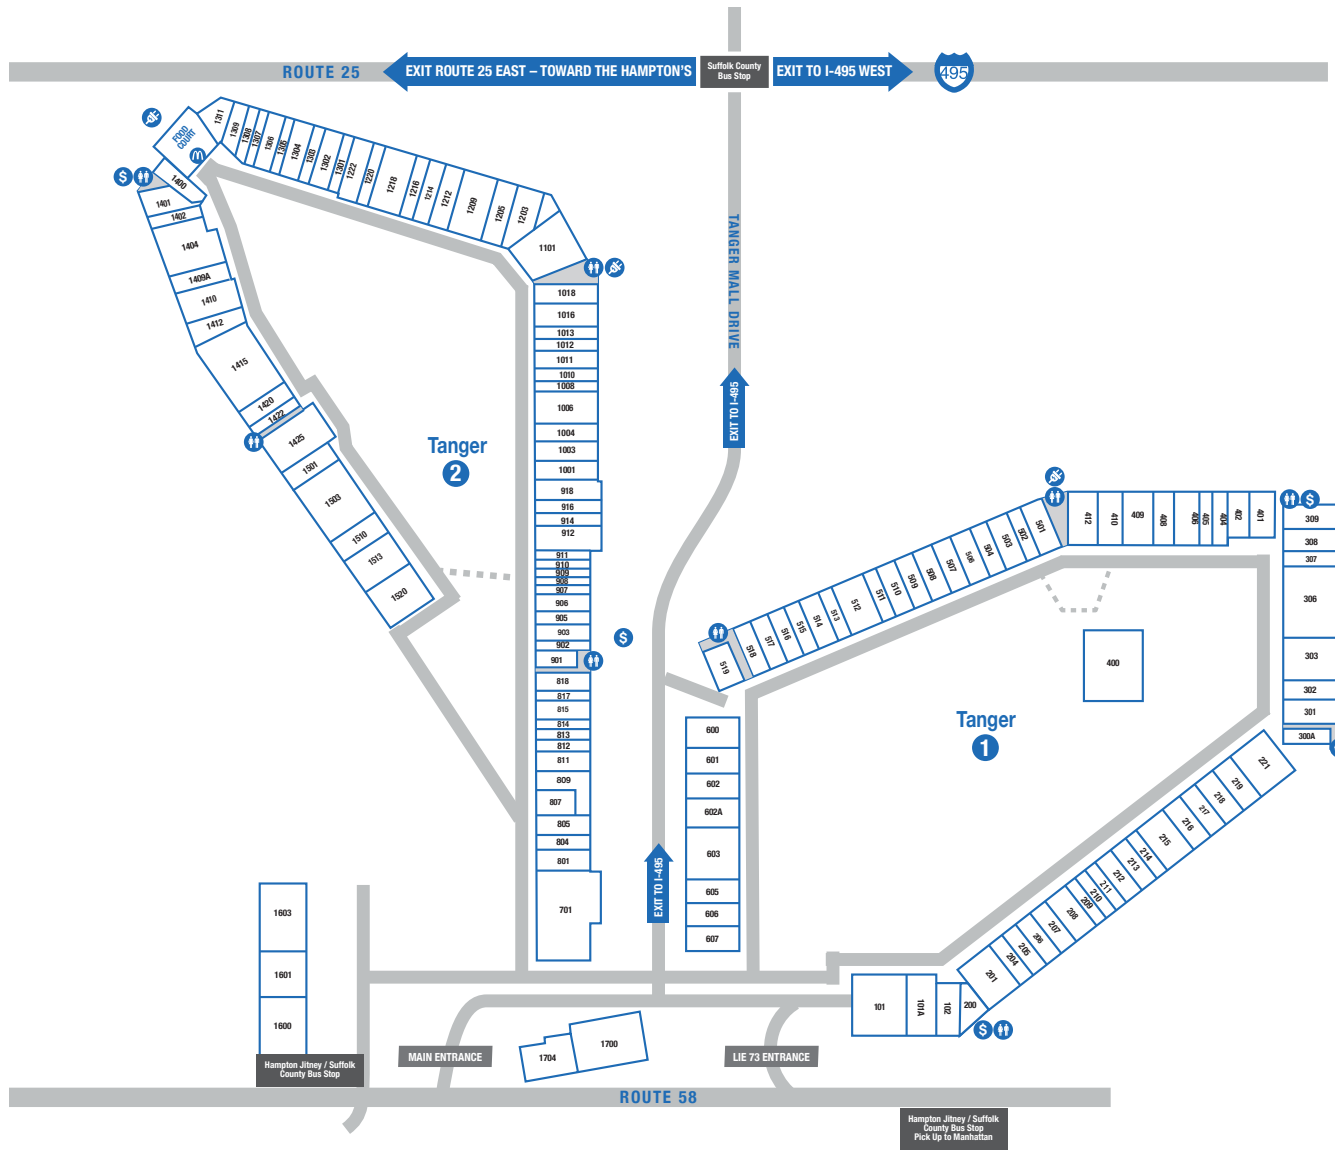

CENTER MAP

SERVICE LEGEND

Restrooms

ATM

Charging Station