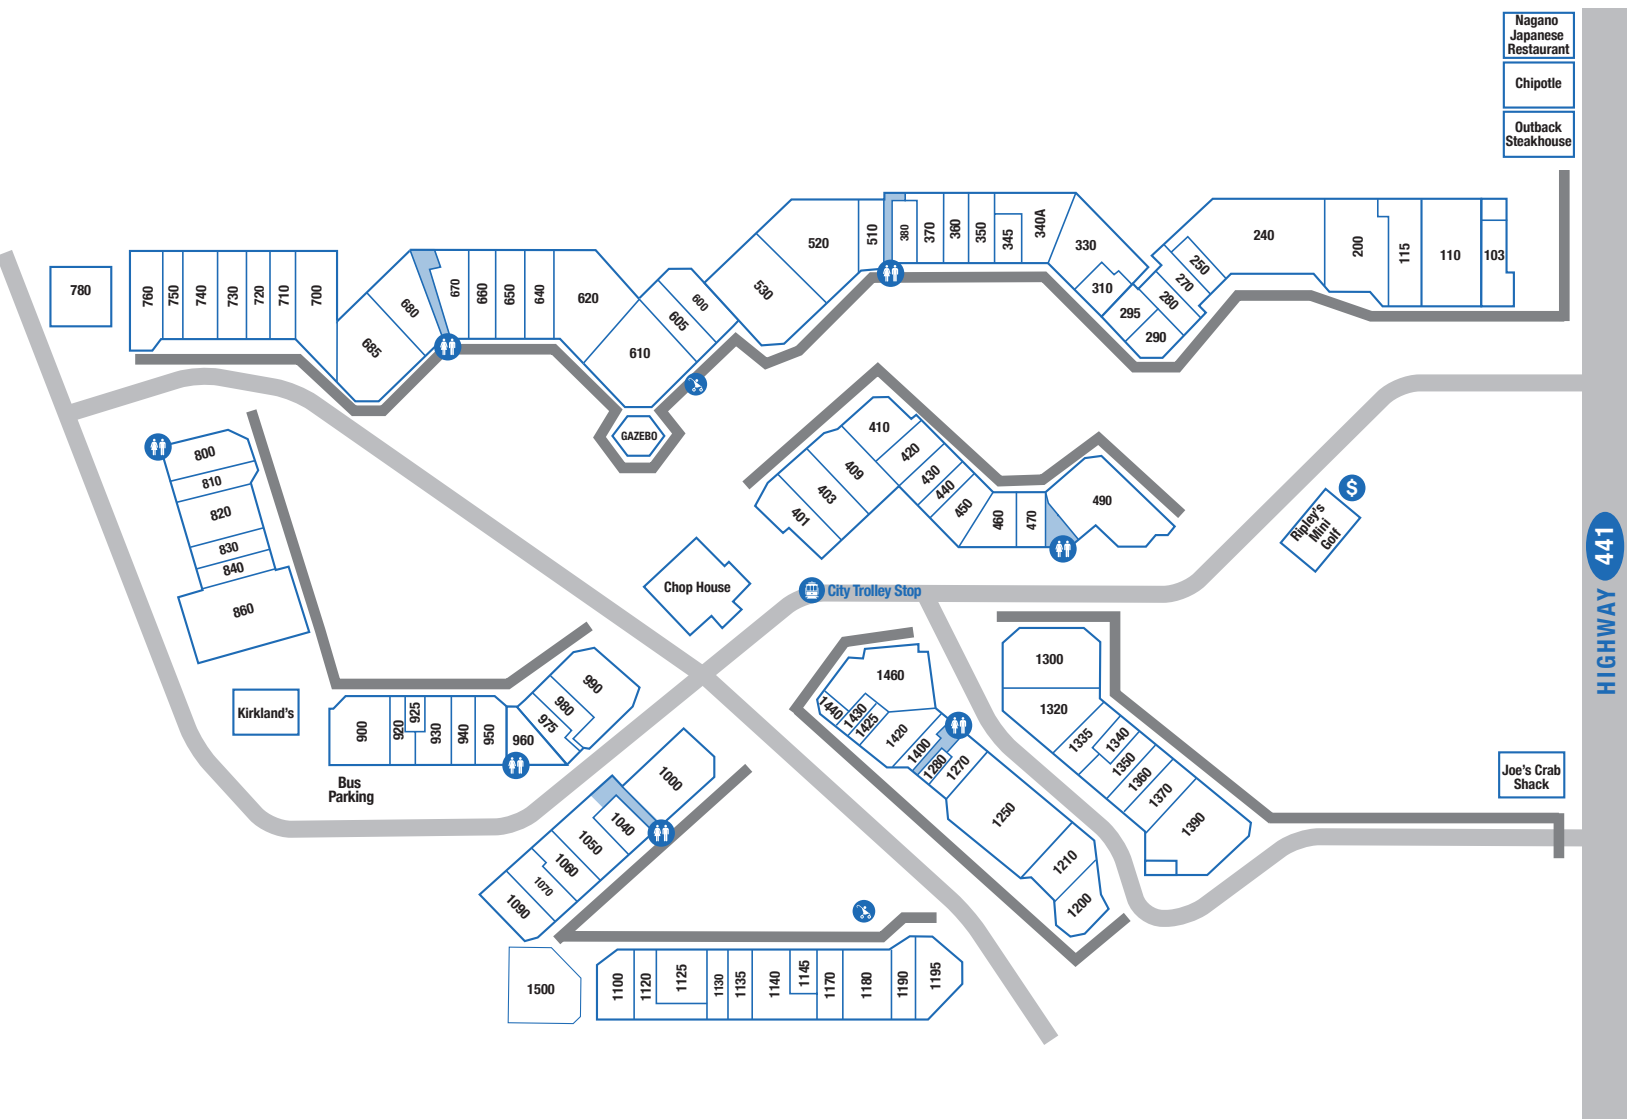

CENTER MAP

- Nagano Japanese Restaurant
- Chipotle
- Outback Steakhouse

HIGHWAY 441

Joe's Crab Shack

SERVICE LEGEND

Restrooms

ATM

Stroller