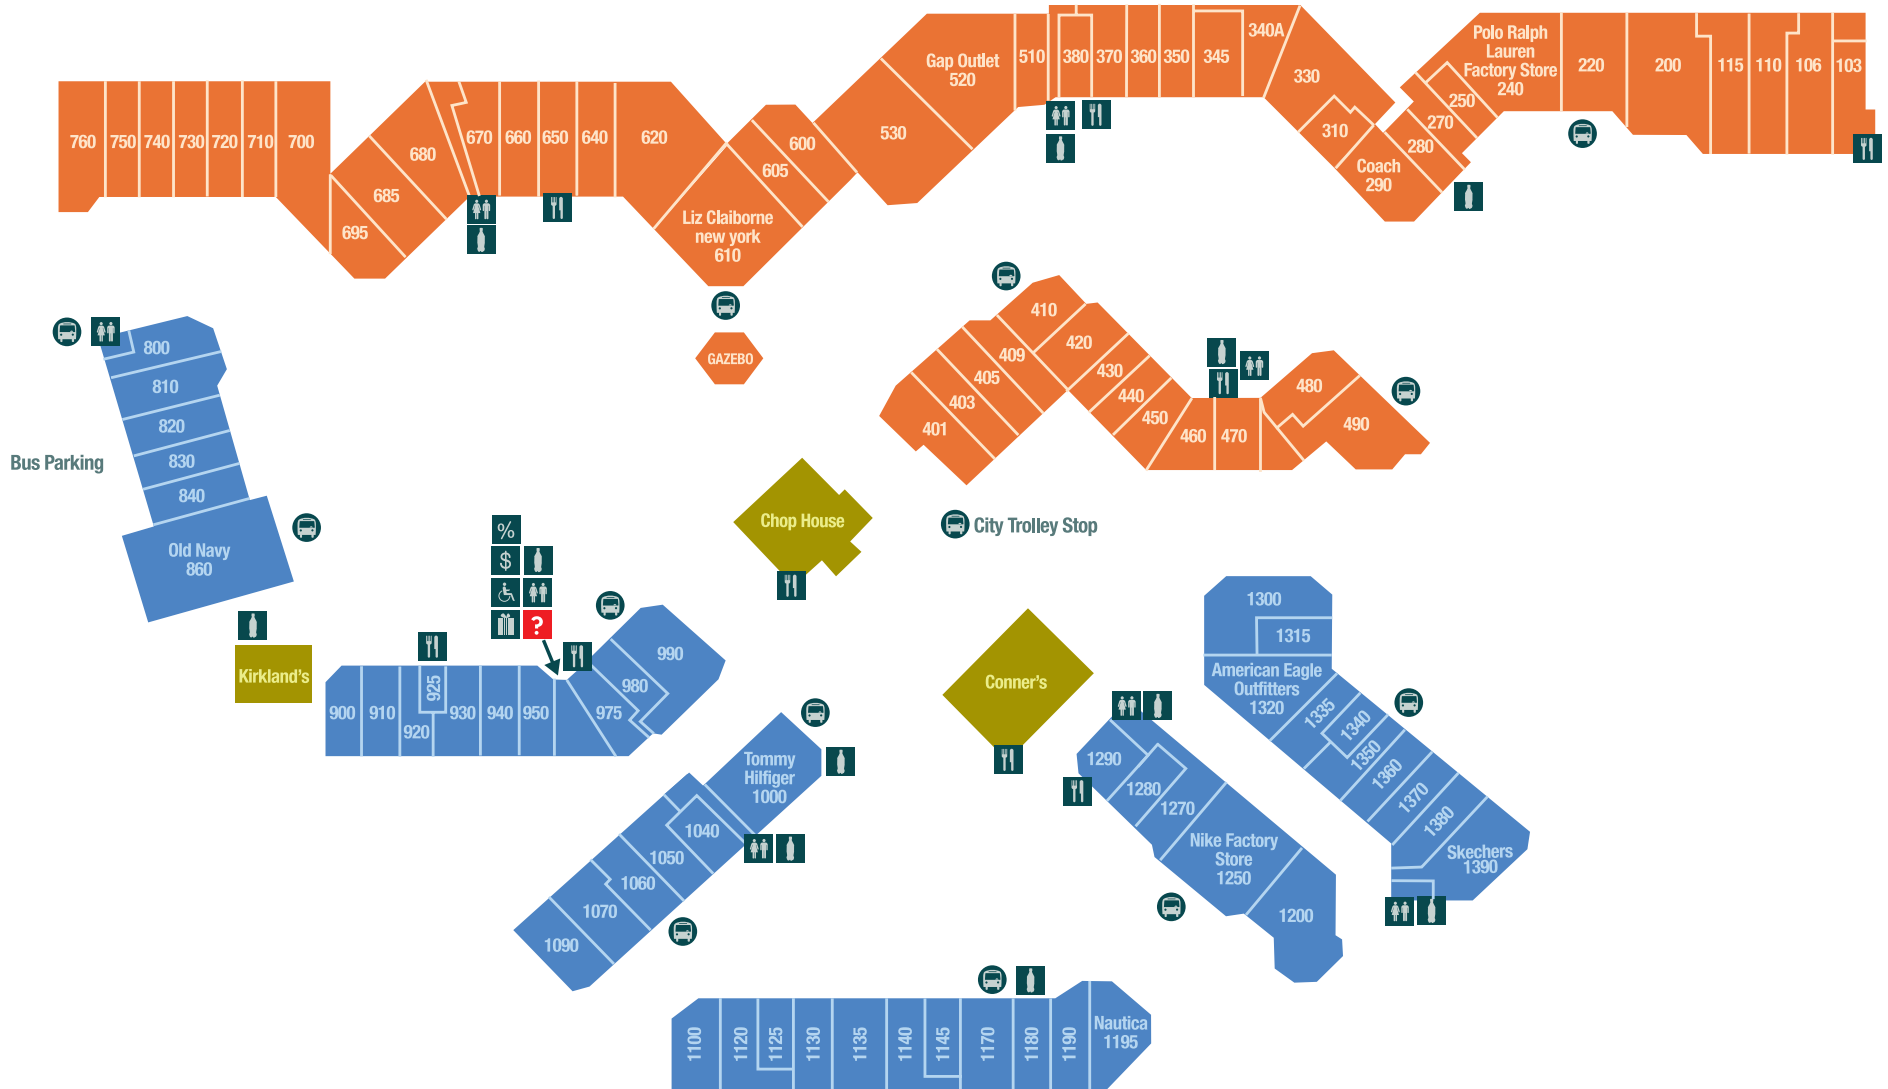

SEVIERVILLE, TN

SERVICE LEGEND

- Shopper Services
- Stroller & Wheelchair
- ATM
- Restaurant/Food
- Restrooms
- Vending Machine
- Coupon Books
- Trolley Stop
- Purchase Giftcards

Store Name	Suite	Phone
$5 Christian Book Sale	600	(865) 774-6467
adidas	200	(865) 774-9780
Aeropostale	1370	(865) 428-0105
Alfred Dunner	830	(865) 428-7744
American Eagle Outfitters	1320	(865) 908-6631
Banana Republic Factory Store	990	(865) 453-6084
Bass	1100	(865) 453-4420
Bath & Body Works	409	(865) 429-4537
Beauty Express	1380	(865) 908-3246
Ben & Jerry's	1290	(865) 908-7778
Bose Factory Store	110	(865) 908-1926
Brooks Brothers Factory Store	220	(865) 428-1938
Calendar Club + Go! Toys & Game	NEW 401	(865) 429-4292
Calvin Klein	1190	(865) 774-0061
Carter's	340	(865) 453-5899
Champion	685	(865) 428-7048
Chico's Outlet	280	(865) 428-5150
Children's Place, The	620	(865) 428-7411
Claire's	1340	(865) 429-5091
Clarks Bostonian	640	(865) 429-5044
Coach Factory	290	(865) 453-6349
Coldwater Creek Outlet	1300	(865) 429-7755
Corningware Corelle Revere Factory Store	700	(865) 908-9308
Cosmetics Company	106	(865) 428-7474
Direct Tools	NEW 760	(865) 428-9242
Disney Store Outlet	800	(865) 774-0888
dressbarn	330	(865) 429-3757
dressbarn Woman	330	(865) 429-3757
Earthbound Trading	NEW 730	(865) 789-6610
Easy Spirit Outlet	750	(865) 286-6995
Eddie Bauer Outlet	1140	(865) 774-1965
Factory Brand Shoes	1090	(865) 774-8282
Fossil	360	(865) 908-4535
Fragrance Outlet	1280	(865) 453-5442
Fudgery	925	(865) 774-0960

Store Name	Suite	Phone
Gap Outlet	520	(865) 429-1191
Gap Outlet Kids & Baby	450	(865) 428-2684
Great American Cookies / Pretzel Time	345	(865) 774-2320
Gymboree Outlet	950	(865) 428-2383
Haggar	460	(865) 428-3050
Harry & David	650	(865) 908-3130
Hartstrings	403	(865) 908-3151
Izod	695	(865) 908-4287
J.Crew	405	(865) 453-7902
Jockey	1350	(865) 774-1413
Johnston & Murphy	370	(865) 428-6750
Jones New York	740	(865) 774-5752
Journeys	430	(865) 429-7135
Justice	420	(865) 774-2750
Kasper	270	(865) 428-7978
Kirkland's	(see map)	(865) 774-9322
Kitchen Collection	660	(865) 908-6944
L'eggs Hanes Bali Playtex Express	820	(865) 908-3233
Lane Bryant Outlet	1200	(865) 429-9041
Le Gourmet Chef	930	(865) 774-9635
Lenox Factory Outlet	490	(865) 428-4745
Levi's Outlet	NEW 1335	(865) 453-1053
Lids	1040	(865) 428-0790
Liz Claiborne new york	610	(865) 908-6443
Maidenform Outlet Stores	1060	(865) 774-6081
Merrell	920	(865) 774-9099
Motherhood Maternity Outlet	1170	(865) 908-2000
Mountain Edge Grill	975	(865) 453-2939
Music for a Song	910	(865) 428-6560
Naturalizer	1270	(865) 908-6375
Nautica	1195	(865) 453-1980
New York, New York	940	(865) 429-5330
Nike Factory Store	1250	(865) 774-7743
Nine West Outlet	510	(865) 428-8355
Old Navy	860	(865) 908-0894