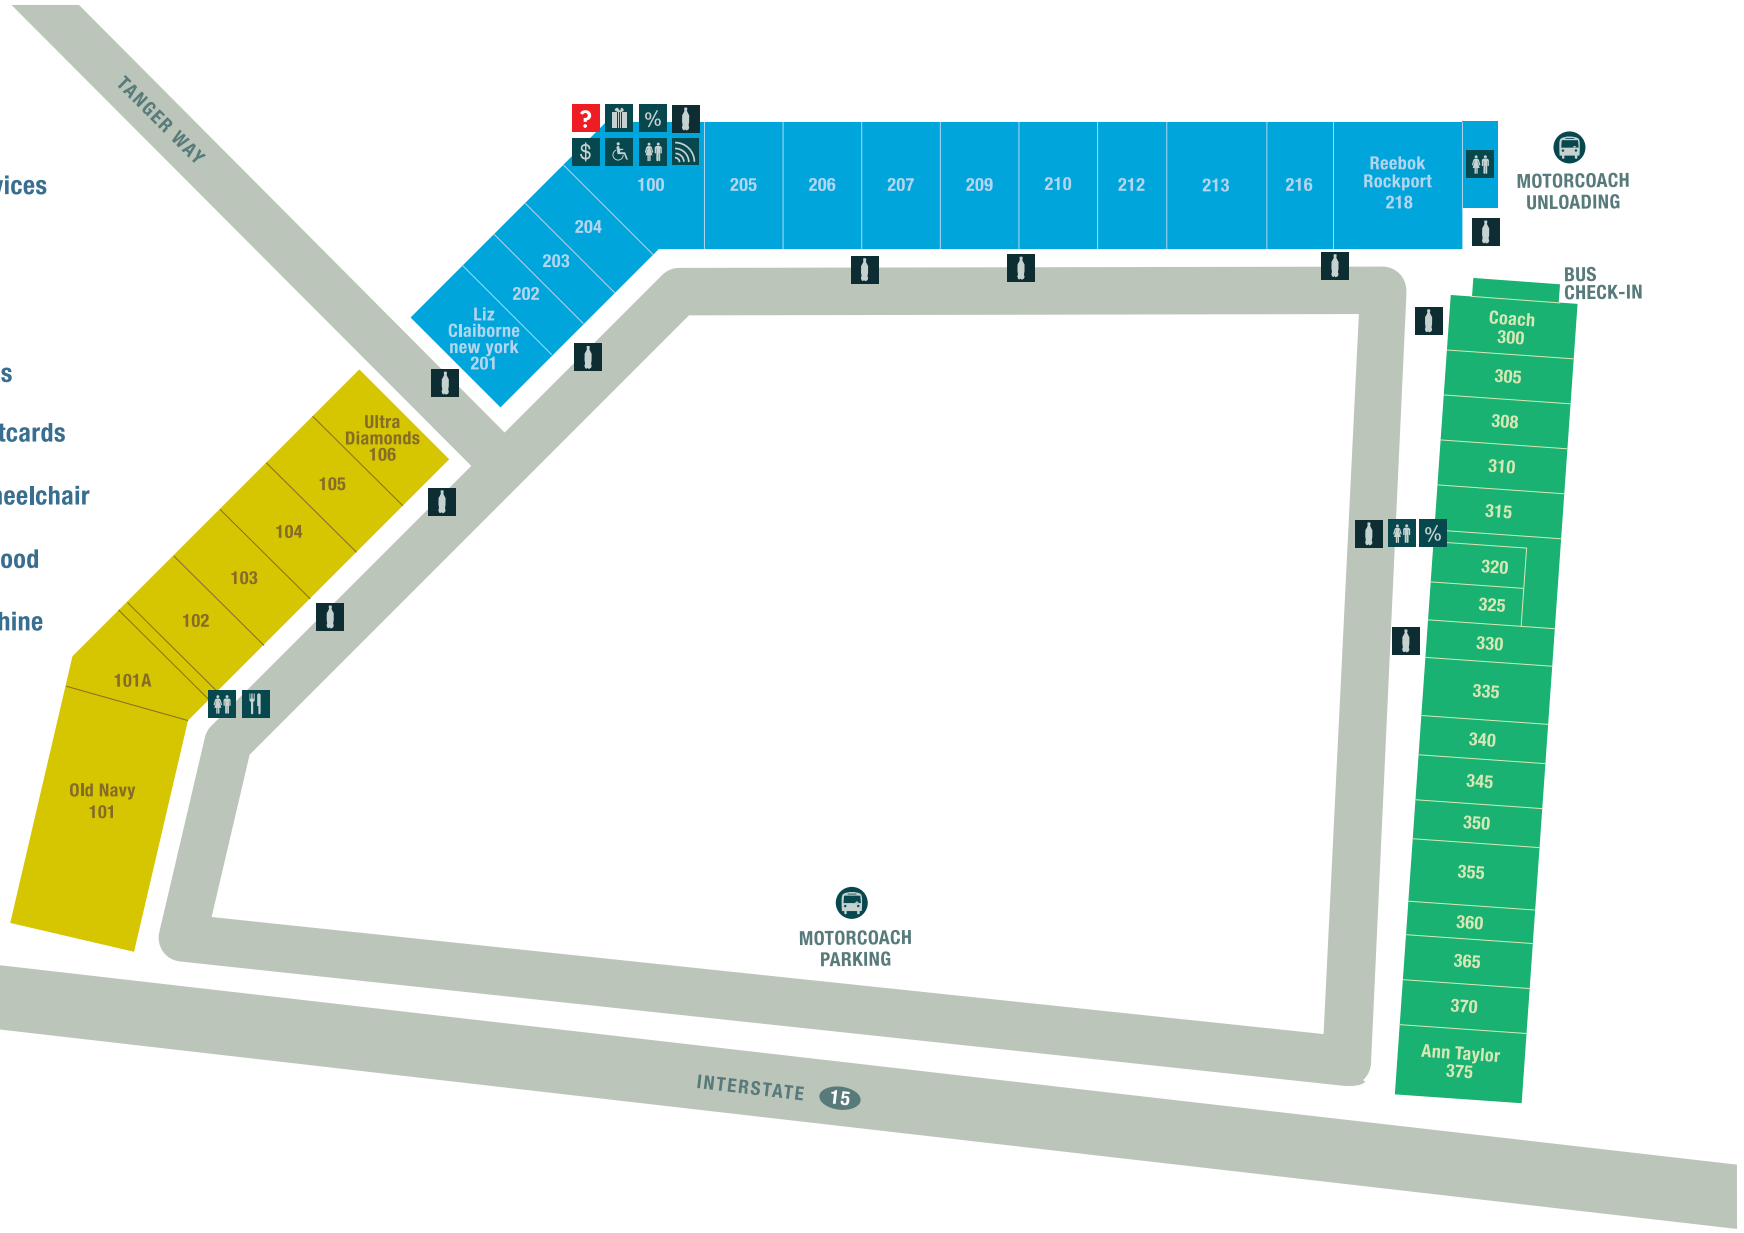

 **Vending Machine**

 **Wi-Fi**

Store Name	Suite	Phone
Aeropostale	345	(760) 253-9999
Aldo	315	(760) 253-7501
All About Dogs	101A	(760) 253-9895
American Eagle Outfitters	355	(760) 253-3052
Ann Taylor Factory Store	375	(760) 253-4068
Bally	105	(760) 253-3392
Banana Republic Factory Store	305	(760) 253-4726
Bass	207	(760) 253-5966
California Welcome Center	100	(760) 253-4782
Calvin Klein	330	(760) 253-4694
Claire's	325	(760) 253-5279
Coach Factory	300	(760) 253-2772
Designer Fragrances & Cosmetic Co.	370	(760) 253-2709
Dreyer's Grand Ice Cream	101A	(760) 253-9895
Gap Outlet	102	(760) 253-7003
GUESS Factory Store	103	(760) 253-7001
Gymboree Outlet	365	(760) 253-2972
Jammin Juice & Java	101A	(760) 253-9895
Kenneth Cole	310	(760) 253-3900
Kitchen Collection	205	(760) 253-2185
Liz Claiborne new york	201	(760) 253-3115
Lucky Brand Jeans	335	(760) 253-4865
Maidenform Outlet Stores	104	(760) 253-5057
Michael Kors	212	(760) 253-3200
Nautica	216	(760) 253-2020
Nine West Outlet	203	(760) 253-3025
Old Navy	101	(760) 253-7673
Perfumania	202	(760) 253-2440
Pizza Outlet	101A	(760) 253-9895
Polo Ralph Lauren Factory Store	213	(760) 253-5333
Quiksilver Factory Stores	204	(760) 253-5001
Reebok	218	(760) 253-4303
Rockport	218	(760) 253-4351
Samsonite Company Stores	340	(760) 253-4300
Skechers	350	(760) 253-3707

Store Name	Suite	Phone
Sub King	101A	(760) 253-9895
Sunglass Hut	320	(760) 253-7252
Timberland Factory Store	209	(760) 253-3894
Tommy Hilfiger Company Stores	210	(760) 253-2888
Totes / Sunglass World	308	(760) 253-2092
Ultra Diamonds	106	(760) 253-1135
Van Heusen	206	(760) 253-5983
Wilsons Leather Outlet	360	(760) 253-5000