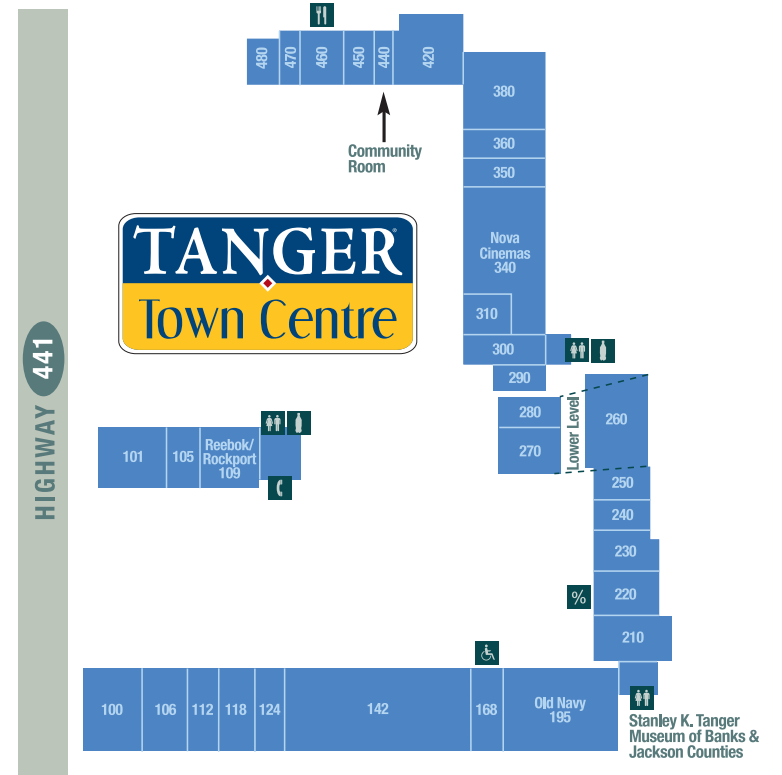

Tanger®Outlets

STEVEN B. TANGER BLVD.

COMMERCE, GA
www.tangeroutlet.com

SERVICE LEGEND

- Shopper Services
- ATM
- Restrooms
- Coupon Books
- Purchase Giftcards
- Stroller & Wheelchair
- Restaurant/Food
- Snack & Beverage Vending
- Trolley Stop