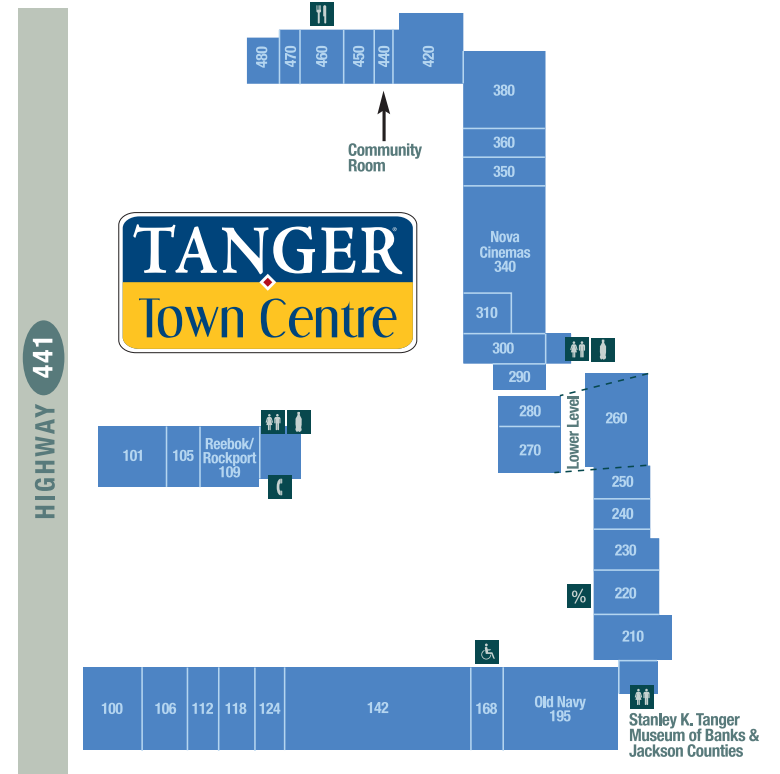

## SERVICE LEGEND

-  Shopper Services
-  ATM
-  Restrooms
-  Coupon Books
-  Purchase Giftcards
-  Stroller & Wheelchair
-  Restaurant/Food
-  Snack & Beverage Vending
-  Trolley Stop

Store Name	Suite	Phone
\$5 Christian Book Sale	220 I	(864) 934-0874
Aaron Rents	100 I	(706) 335-0007
Abercrombie & Fitch	304 II	(706) 423-9395
adidas	400 II	(706) 336-8755
Aeropostale	111 II	(706) 423-9773
American Eagle Outfitters	210 II	(706) 335-6002
As Seen On TV Museum	1106 II	(706) 335-7235
Banana Republic Factory Store	1005 II	(706) 336-8588
Bass	704 II	(706) 335-2206
Bath & Body Works	1114 II	(706) 423-9617
Black & Decker	300 I	(706) 336-6807
Black & Decker	500 II	(706) 336-6993
Bon Worth	350 I	(706) 336-8062
Bon Worth	308 II	(706) 335-4350
Brooks Brothers Factory Store	404 II	(706) 336-6947
Calvin Klein	1100 II	(706) 336-6921
Carter's	503 II	(706) 335-9535
Casual Male XL Outlet	310 II	(706) 335-0883
Cato	124 I	(706) 336-8007
Children's Place, The	803 II	(706) 335-6679
Claire's	510 II	(706) 336-5953
Coach Factory	1200 II	(706) 335-3003
Coleman	609 II	(706) 335-6969
Commerce Cinemas	<b>NEW</b> 340	(706) 423-9659
Corningware Corelle Revere Stores	615 II	(706) 336-5813
Crocs Outlet	710 II	(706) 423-9325
Direct Tools	112 II	(706) 335-7304
Dollar Tree	390 I	(706) 335-2685
dressbarn	408 II	(706) 335-2508
dressbarn	230 I	(706) 336-6800
Easy Spirit Outlet	601 II	(706) 336-5802
ecko unltd.	104 II	(706) 335-5239
Eddie Bauer Outlet	809 II	(706) 335-3281
Factory Brand Shoes	204 II	(706) 335-4469
Fanatic Fanz	103 II	(706) 336-8081