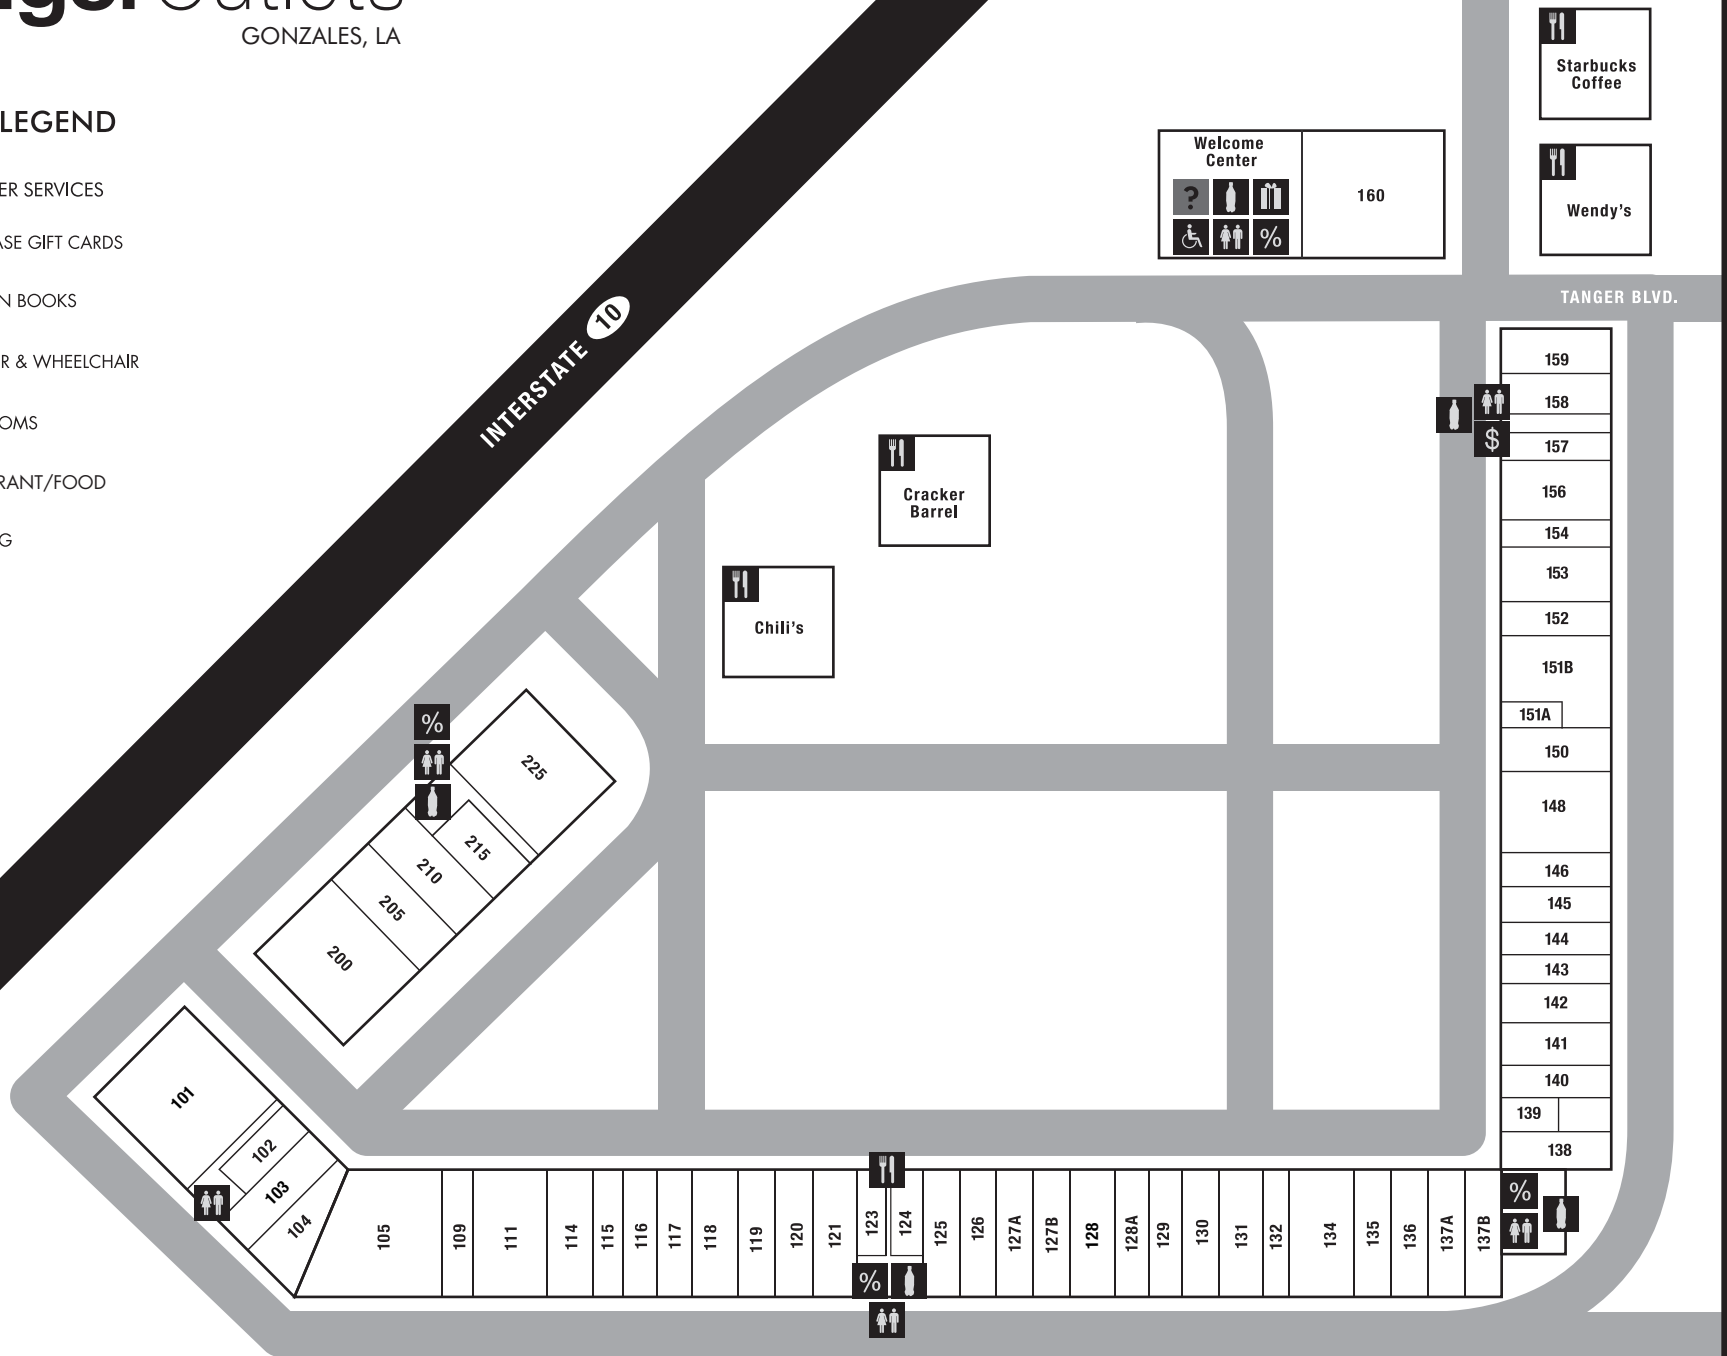

Tanger[®]Outlets

GONZALES, LA

SERVICE LEGEND

-  SHOPPER SERVICES
-  PURCHASE GIFT CARDS
-  COUPON BOOKS
-  STROLLER & WHEELCHAIR
-  RESTROOMS
-  RESTAURANT/FOOD
-  VENDING
-  ATM

TO INTERSTATE 10 IIII

HIGHWAY 30

Store Name	Suite	Phone
Aeropostale	158	(225) 644-5804
Ann Taylor Factory Store	210	(225) 644-6541
Banana Republic Factory Store	111	(225) 644-7799
Bass	159	(225) 644-7385
Bath & Body Works	215	(225) 644-4650
Body Central	154	(225) 647-0123
Bon Worth	132	(225) 647-9252
Carter's	104	(225) 647-7461
Casual Male XL Outlet	152	(225) 647-0706
Charlotte Russe Outlet	114	(225) 644-0509
Chico's Outlet	117	(225) 644-8350
Chili's	171	(225) 647-8534
Claire's	124	(225) 647-2406
Coach Factory	128	(225) 647-2600
Cracker Barrel	170	(225) 647-5277
Crocs Outlet	138	(225) 647-2762
Direct Tools	101	(225) 644-9951
dressbarn	121	(225) 644-2276
Easy Spirit Outlet	141	(225) 644-3729
ecko unltd.	127A	(225) 644-1484
Famous Footwear Outlet	128A	(225) 647-5890
Fragrance Outlet	144	(225) 647-2061
Gap Outlet	200	(225) 647-6585
GUESS Factory Store	119	(225) 647-8399
Gymboree Outlet	145	(225) 647-0707
Izod	136	(225) 647-4750
Justice	127B	(225) 644-8766
Kasper	129	(225) 647-3111
Kenneth Cole	118	(225) 644-7530