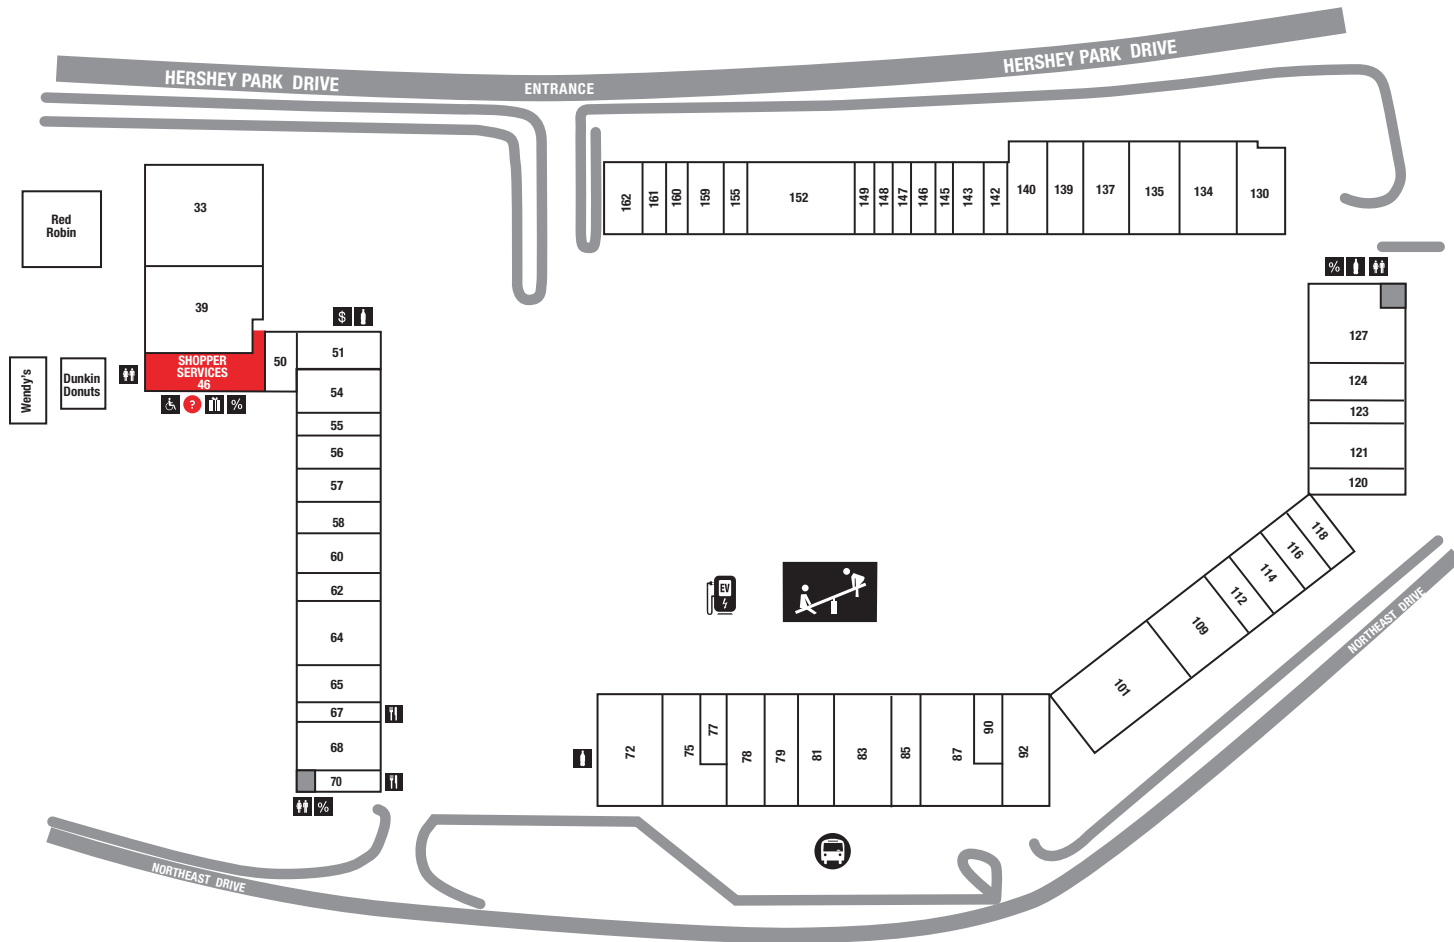

CENTER MAP

SERVICE LEGEND

-  SHOPPER SERVICES
-  COUPON BOOKS
-  STROLLER & WHEELCHAIR
-  VENDING MACHINE
-  BUS/RV PARKING
-  FREE WI-FI CENTERWIDE
-  ATM
-  PURCHASE GIFT CARDS
-  RESTAURANT/FOOD
-  RESTROOMS
-  ELECTRIC VEHICLE CHARGING STATION

APPAREL

124	Aeropostale	(717) 533-7435
118	Alfred Dunner	(717) 520-1303
75	American Eagle Outfitters	(717) 533-4121
64	Ann Taylor Factory Store	(717) 534-1047
83	Banana Republic Factory Store	(717) 312-1016
137	Bass Factory Outlet	(717) 520-1364
72	Brooks Brothers Factory Store	(717) 531-3430
135	Calvin Klein	(717) 533-1494
57	Chico's Outlet	(717) 534-9524
51	Coach	(717) 533-3982
127	Disney Outlet	(717) 520-1290
87	Dressbarn	(717) 520-1248
109	Express Factory Outlet	(717) 508-7396
161	Francesca's	(717) 534-7357
39	Gap Outlet	(717) 520-1783
77	Haggar	(717) 533-5728
140	HANESbrands	(717) 520-0762
162	J.Crew Crewcuts Factory	(717) 533-2052
159	Jockey	(717) 520-0880
68	Lane Bryant Outlet	(717) 489-3038
78	LOFT Outlet	(717) 534-2691
149	Motherhood Maternity Outlet	(717) 531-0528
101	Old Navy Outlet	(717) 520-2149
150	Polo Ralph Lauren Factory Store	(717) 520-1247
121	Reebok	(717) 533-1213
60	Rue21	(717) 533-1280
56	Talbots	(717) 533-2848