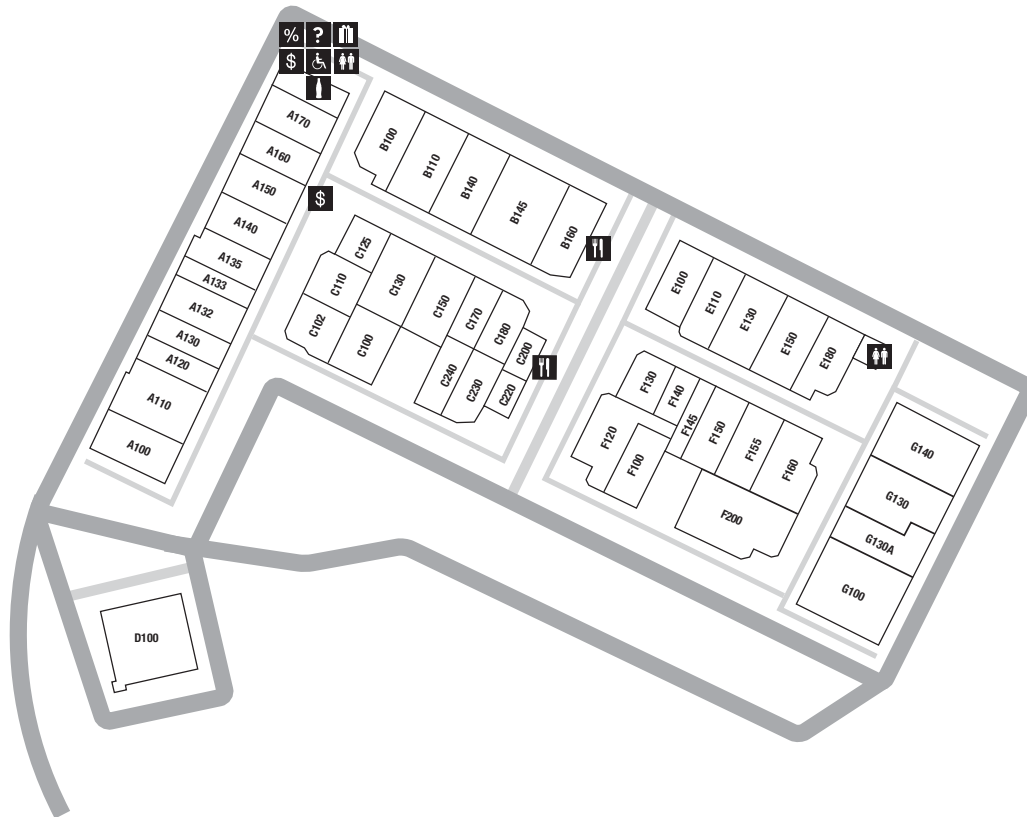

Tanger[®]Outlets

HILTON HEAD, SC

SERVICE LEGEND

-  SHOPPER SERVICES
-  COUPON BOOKS
-  STROLLER & WHEELCHAIR
-  RESTAURANT/FOOD
-  SMOKING PERMITTED IN DESIGNATED LOCATIONS ONLY
-  PURCHASE GIFT CARDS
-  ATM
-  RESTROOMS
-  VENDING MACHINE

FREE WI-FI AVAILABLE
CENTERWIDE AT
BOTH LOCATIONS

TANGER 2

TANGER 1

HIGHWAY 278

← HILTON HEAD ISLAND, SC

← HIGHWAY 278 - 1 MILE BETWEEN CENTERS →

SAVANNAH, GA →

Store Name	Suite	Phone
Abercrombie & Fitch	E130 II	(843) 836-5771
adidas	240 I	(843) 706-5660
American Eagle Outfitters	A110 II	(843) 837-2325
Ann Taylor Factory Store	A140 II	(843) 837-2787
Auntie Anne's	440 I	(843) 837-8080
Banana Republic Factory Store	G100 II	(843) 837-3008
Bare Escentuals	245 I	(843) 836-1830
Bass	F160 II	(843) 837-6227
Bath & Body Works	Coming Soon 120 I	(843) 837-5410
BCBGMAXAZRIA	130 I	(843) 706-0870
Brooks Brothers Factory Store	255 I	(843) 837-3400
Burlington Brands	F120 II	(843) 706-3348
Carter's	C130 II	(843) 837-4256
Chico's Outlet	260 I	(843) 837-4411
Claire's	F140 II	(843) 836-3177
Clarks Bostonian	A150 II	(843) 836-9943
Coach Factory	A160 II	(843) 837-2772
Columbia Sportswear Company	F200 II	(843) 837-1911
Cosmetics Company	E100 II	(843) 836-2088
Crocs Outlet	F150 II	(843) 815-6280
DKNY	325 I	(843) 815-6770
Eddie Bauer Outlet	G140 II	(843) 837-6188
Escada	310 I	(843) 836-5700
Famous Footwear Outlet	165 I	(843) 757-4740
Gap Outlet	A100 II	(843) 837-2618
GOLDTOE	160 I	(843) 836-9995
GUESS Factory Store	E180 II	(843) 757-3599
Gymboree Outlet	A135 II	(843) 837-7811
Haggar	C230 II	(843) 837-9755

Store Name	Suite	Phone
Vitamin World	C125 II	(843) 837-2640
White House Black Market	270 I	(843) 837-4140
Wilson's Leather	C100 II	(843) 837-1222
Worth Company Store	284 I	(843) 837-1907