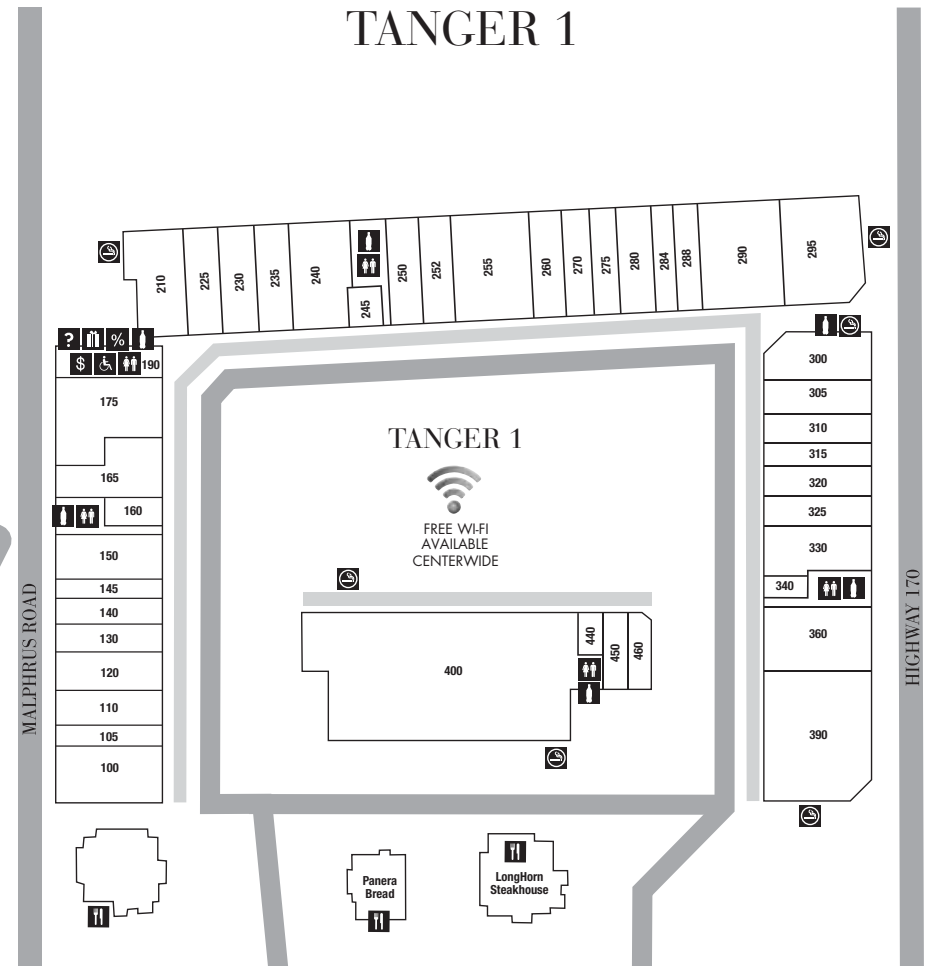

Tanger[®]Outlets

HILTON HEAD, SC

SERVICE LEGEND

-  SHOPPER SERVICES
-  COUPON BOOKS
-  STROLLER & WHEELCHAIR
-  RESTAURANT/FOOD
-  SMOKING PERMITTED IN DESIGNATED LOCATIONS ONLY
-  PURCHASE GIFT CARDS
-  ATM
-  RESTROOMS
-  VENDING MACHINE

FREE WI-FI AVAILABLE
CENTERWIDE AT
BOTH LOCATIONS

TANGER 2

TANGER 1

HIGHWAY 278

← HILTON HEAD ISLAND, SC

← HIGHWAY 278 - 1 MILE BETWEEN CENTERS →

SAVANNAH, GA →

Store Name	Suite	Phone
Abercrombie & Fitch	E130 II	(843) 836-5771
adidas	240 I	(843) 706-5660
American Eagle Outfitters	A110 II	(843) 837-2325
Ann Taylor Factory Store	A140 II	(843) 837-2787
Auntie Anne's	440 I	(843) 837-8080
Banana Republic Factory Store	G100 II	(843) 837-3008
Bare Escentuals	245 I	(843) 836-1830
Bass	F160 II	(843) 837-6227
Bath & Body Works	Coming Soon 120 I	(843) 837-5410
BCBGMAXAZRIA	130 I	(843) 706-0870
Brooks Brothers Factory Store	255 I	(843) 837-3400
Burlington Brands	F120 II	(843) 706-3348
Carter's	C130 II	(843) 837-4256
Chico's Outlet	260 I	(843) 837-4411
Claire's	F140 II	(843) 836-3177
Clarks Bostonian	A150 II	(843) 836-9943
Coach Factory	A160 II	(843) 837-2772
Columbia Sportswear Company	F200 II	(843) 837-1911
Cosmetics Company	E100 II	(843) 836-2088
Crocs Outlet	F150 II	(843) 815-6280
DKNY	325 I	(843) 815-6770
Eddie Bauer Outlet	G140 II	(843) 837-6188
Escada	310 I	(843) 836-5700
Famous Footwear Outlet	165 I	(843) 757-4740
Gap Outlet	A100 II	(843) 837-2618
GOLDTOE	160 I	(843) 836-9995
GUESS Factory Store	E180 II	(843) 757-3599
Gymboree Outlet	A135 II	(843) 837-7811
Haggar	C230 II	(843) 837-9755