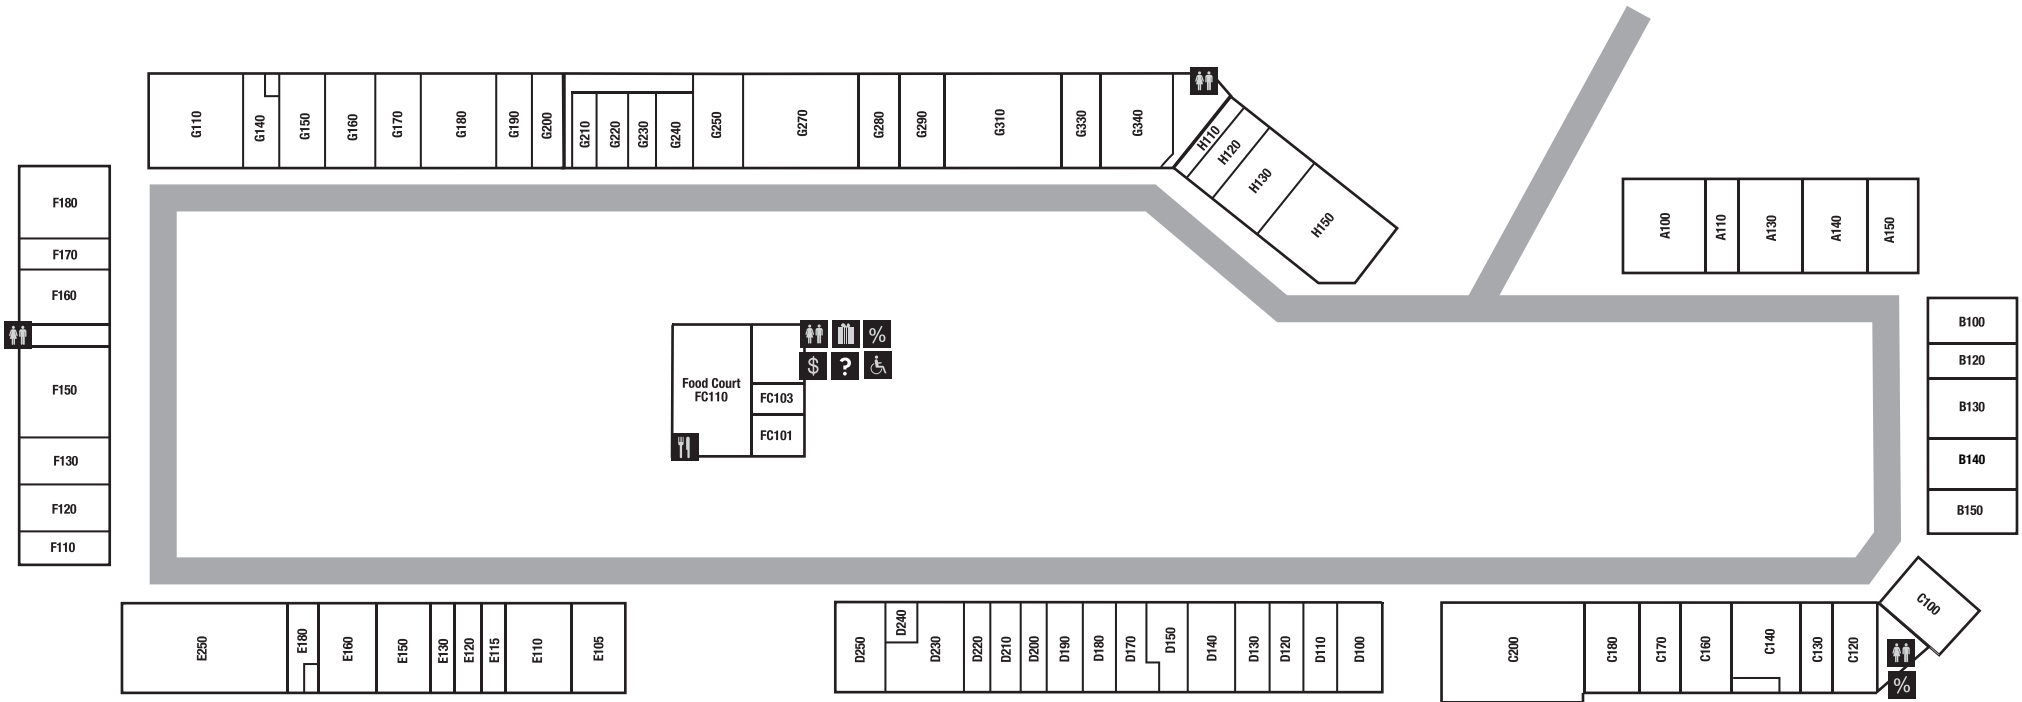

SERVICE LEGEND

- SHOPPER SERVICES
- STROLLER & WHEELCHAIR
- VENDING
- RESTAURANT/FOOD
- PURCHASE GIFT CARDS
- RESTROOMS
- ATM
- COUPON BOOKS