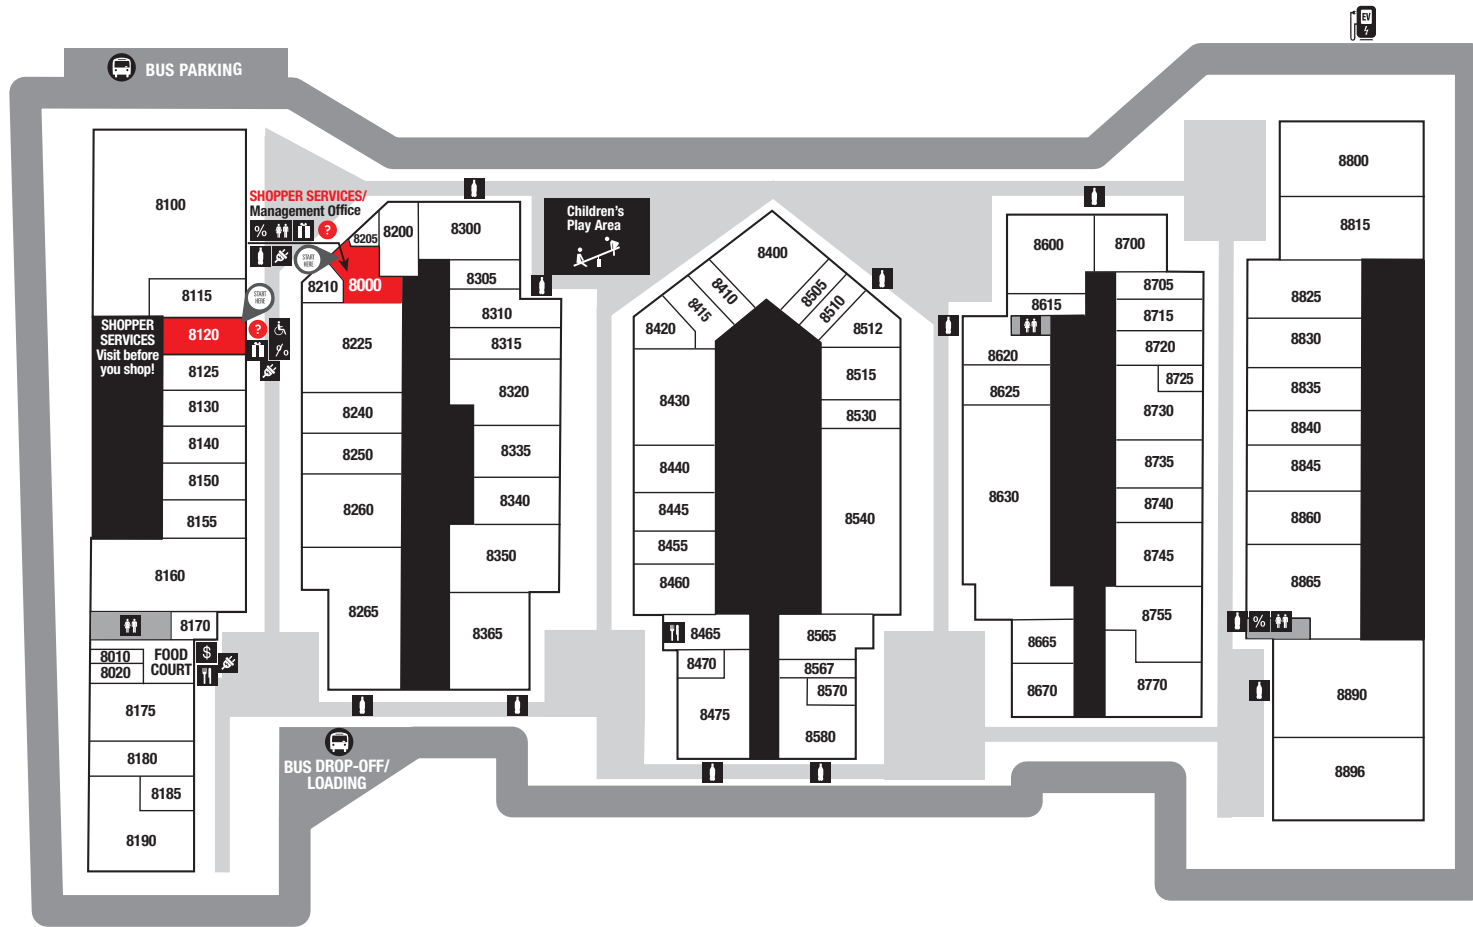

CENTER MAP

SERVICE LEGEND

-  SHOPPER SERVICES
-  COUPON BOOKS
-  STROLLER & WHEELCHAIR
-  VENDING MACHINE
-  CHARGING STATION
-  ELECTRIC VEHICLE CHARGING STATION
-  ATM
-  PURCHASE GIFT CARDS
-  RESTAURANT/FOOD
-  RESTROOMS
-  BUS DROP-OFF/PARKING
-  FREE WI-FI CENTERWIDE

APPAREL

8810	Acidas	(740) 948-2401	
8365	American Eagle Outfitters	(740) 948-2235	
8300	Ann Taylor Factory Store	(740) 948-2330	
8265	Banana Republic Factory Store	(740) 948-2692	
8475	Bass Factory Outlet	(740) 948-9061	
8700	Brooks Brothers Factory Store	(740) 948-2030	
8115	Casual Male XL Outlet	(740) 948-2068	
8320	Charlotte Russe Outlet	(740) 948-9022	
8200	Chico's Outlet	(740) 948-2508	
8315	Christopher & Banks	(740) 948-2510	
8175	Coach	(740) 948-2345	
8350	Dressbarn	(740) 948-2827	
8190	Eddie Bauer Outlet	(740) 948-2177	
8865	Gap Outlet	(740) 948-9290	
8630	H&M		Coming Soon
8150	Haggar	(740) 948-2301	
8455	HANESbrands	(740) 948-2163	
8735	Hot Topic	(740) 948-2324	
8770	J.Crew Crewcuts Factory	(740) 948-2101	
8625	Jockey	(740) 948-2650	
8430	Lane Bryant Outlet	(740) 419-3106	
8825	Levi's Outlet	(740) 948-2431	
8160	LOFT Outlet	(740) 948-9207	
8515	Maurices	(740) 948-2361	

8670	Michael Kors	(740) 948-9458	
8410	Motherhood Maternity Outlet	(740) 948-2833	
8260	New York & Company Outlet	(740) 948-2540	
8890	Nike Factory Store	(740) 948-9244	
8225	Old Navy Outlet	(740) 948-2019	
8896	Polo Ralph Lauren Factory Store	(740) 948-2130	
8130	Rue21	(740) 948-2247	
8540	T.J.Maxx		Coming Soon
8445	The Uniform Outlet	(740) 948-2440	
8800	Tommy Hilfiger	(740) 948-9848	
8140	Torrid	(740) 948-9005	
8830	Under Armour	(740) 948-9002	
8460	Van Heusen	(740) 948-9059	
8565	White House Black Market	(740) 948-9104	
8730	Wilsons Leather	(740) 948-2312	