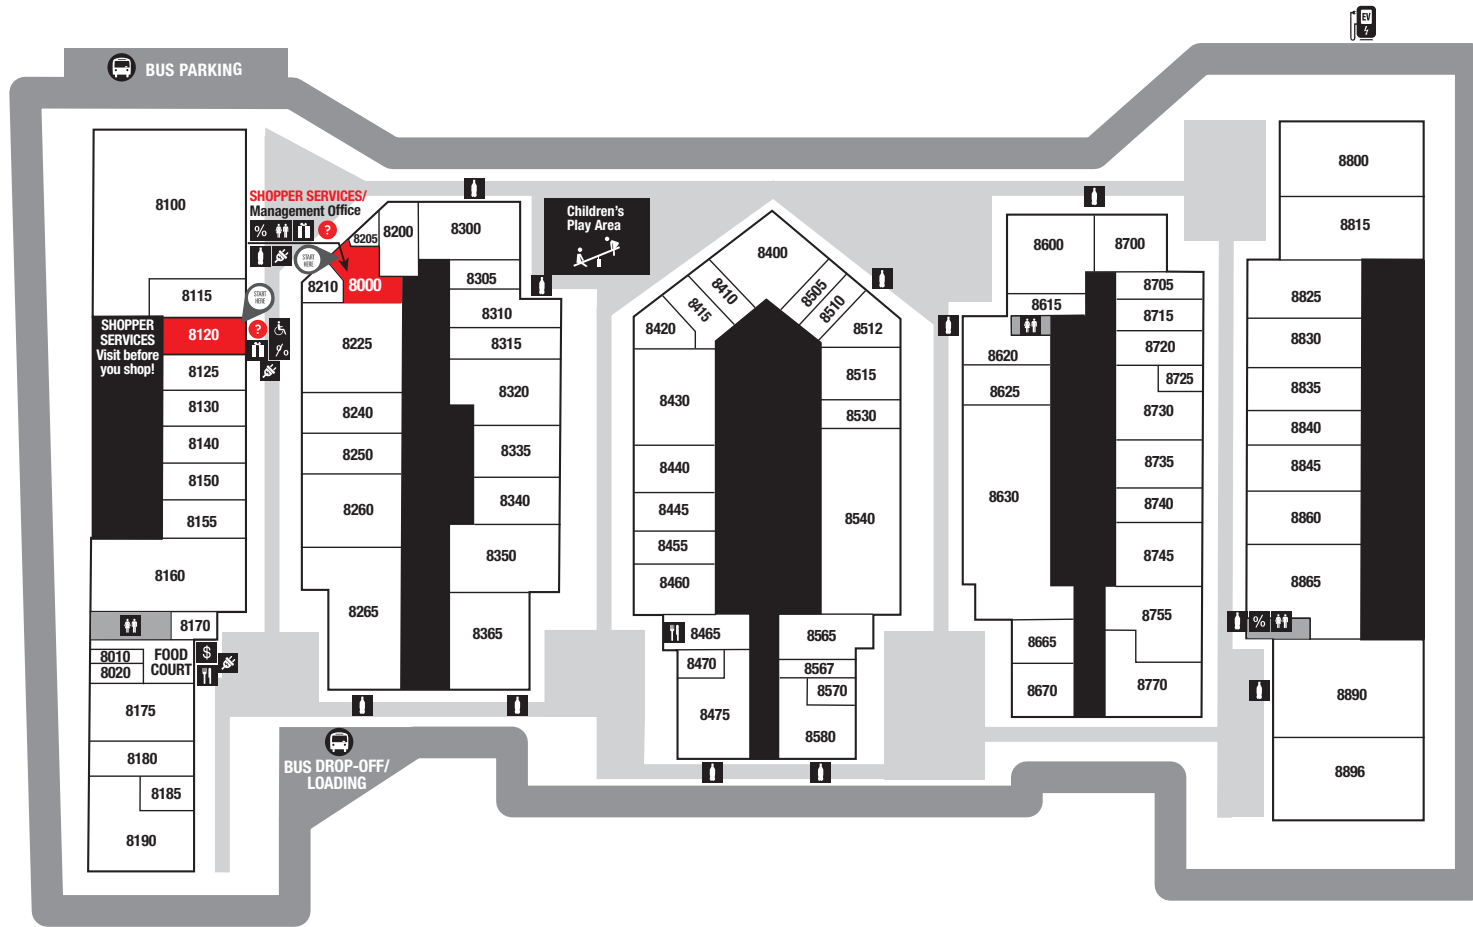

CENTER MAP

SERVICE LEGEND

- SHOPPER SERVICES
- COUPON BOOKS
- STROLLER & WHEELCHAIR
- VENDING MACHINE
- CHARGING STATION
- ELECTRIC VEHICLE CHARGING STATION
- ATM
- PURCHASE GIFT CARDS
- RESTAURANT/FOOD
- RESTROOMS
- BUS DROP-OFF/PARKING
- FREE WI-FI CENTERWIDE