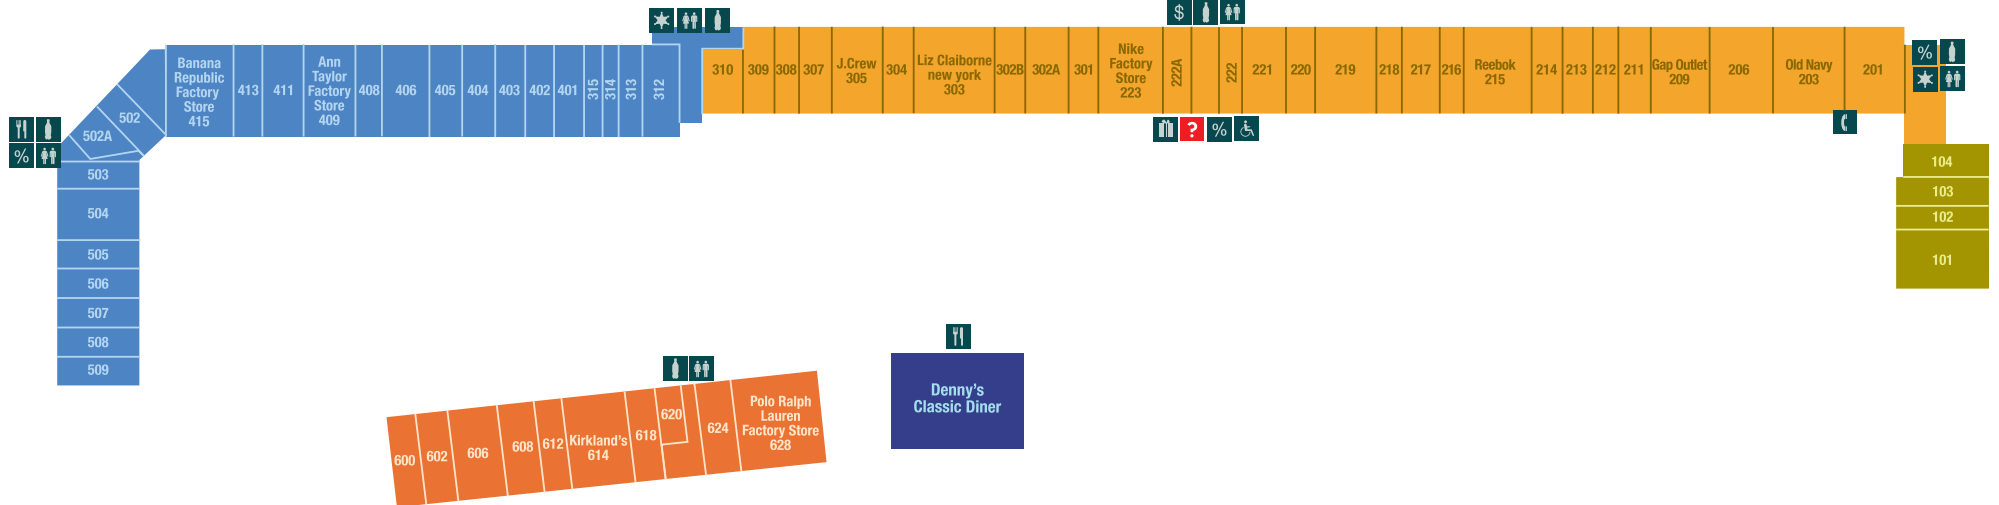

LOCUST GROVE, GA

## SERVICE LEGEND

-  Shopper Services
-  ATM
-  Restrooms
-  Coupon Books
-  Purchase Giftcards
-  Stroller & Wheelchair
-  Restaurant/Food
-  Vending Machine
-  Police Substation

Store Name	Suite	Phone
\$5 Christian Book Sale	101	(678) 492-5577
Aeropostale	411	(678) 583-8736
Ann Taylor Factory Store	409	(678) 583-6761
As Seen On TV Museum	103	(770) 898-3601
Banana Republic Factory Store	415	(678) 432-5277
Bass	219	(770) 914-2501
Bath & Body Works	213	(678) 583-5066
BCBGMAXAZRIA Final Cut	313	(770) 898-9979
Beauty Express	618	(770) 914-5623
Bon Worth	413	(770) 914-1444
Carter's	103	(770) 957-2728
Charlotte Russe	207	(770) 288-3380
Children's Place, The	608	(770) 954-3095
Claire's	218	(770) 957-7476
Coach Factory	507	(770) 305-9407
College Collectibles	201	(678) 610-5214
Cookie Barn	502A	(770) 898-9040
Corningware Corelle Revere Factory Store	304	(770) 954-0238
Denny's	See Map	(678) 432-4417
dressbarn	504	(770) 914-1937
dressbarn Woman	504	(770) 914-1937
Easy Spirit Outlet	308	(770) 898-3619
Eddie Bauer Outlet	307	(770) 914-8808
Factory Brand Shoes	310	(770) 914-2672
Fossil	212	(678) 583-8982
Gap Outlet	209	(678) 583-0726
General Nutrition Center	315	(770) 914-6700
Gymboree Outlet	302B	(770) 914-7715
Haggar	216	(770) 957-0011
HANESbrands	221	(770) 914-0666
Harry & David	222A	(678) 583-1088
J.Crew	305	(770) 914-3831
Jockey	408	(770) 914-8787
Jones New York	505	(770) 957-3410
Kasper	506	(770) 957-9252