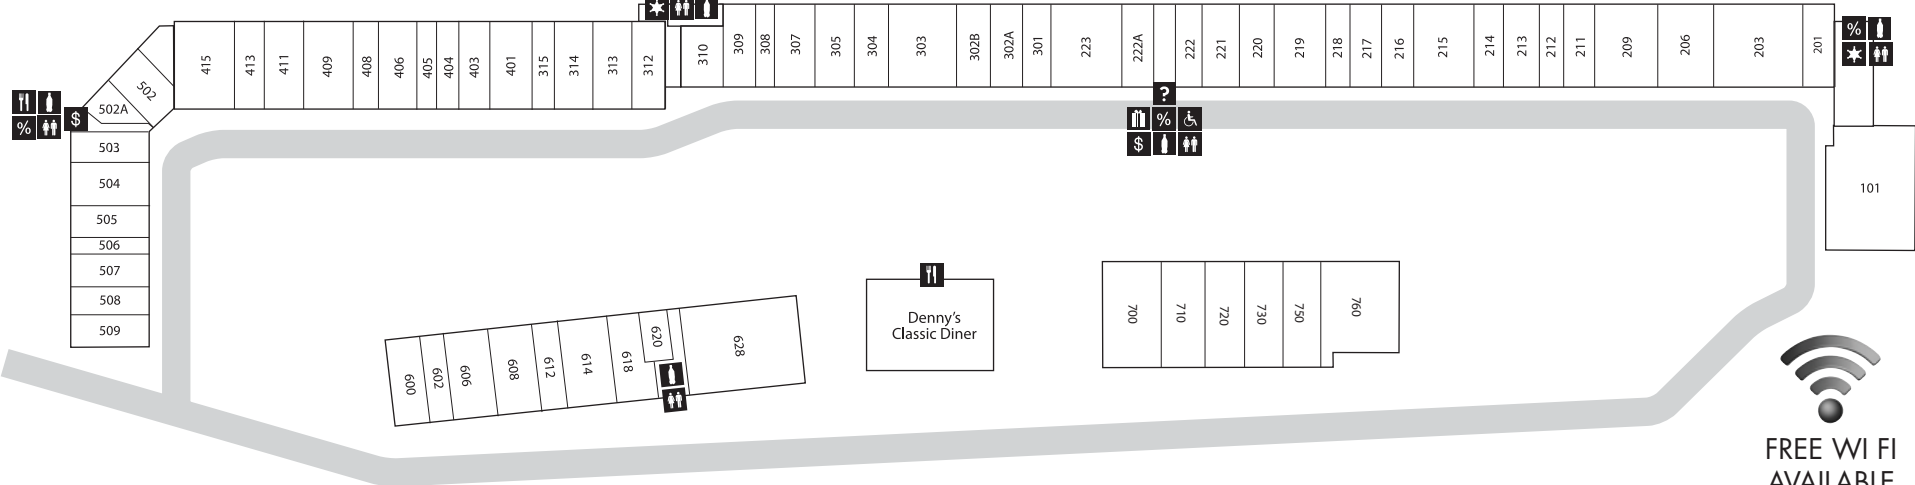

FREE WI FI
AVAILABLE
CENTERWIDE

Store Name	Suite	Phone
Aeropostale	411	(678) 583-8736
American Eagle Outfitters	Coming Soon	(770) 957-5310
Ann Taylor Factory Store	409	(678) 583-6761
Banana Republic Factory Store	415	(678) 432-5277
Bass	219	(770) 914-2501
Bath & Body Works	213	(678) 583-5066
Bon Worth	413	(770) 914-1444
Carter's	221	(770) 957-2728
Charlotte Russe Outlet	206	(770) 288-3380
Chico's Outlet	313	(770) 898-1845
Claire's	218	(770) 957-7476
Clarks Bostonian	503	(770) 898-2596
Coach Factory	507	(770) 305-9407
College Collectibles	201	(678) 610-5214
Corningware Corelle Revere Stores	304	(770) 954-0238
Denny's	701	(678) 432-4417
dressbarn	504	(770) 914-1937
Easy Spirit Outlet	308	(770) 898-3619
Famous Footwear Outlet	310	(770) 914-2672
Gap Outlet	209	(678) 583-0726
General Nutrition Center	315	(770) 914-6700
Grandbaby Treasures	Coming Soon	(678) 432-0102
Great American Cookies / Pretzelmaker	502A	(770) 954-1058
Gymboree Outlet	302B	(770) 914-7715
Haggar	216	(770) 957-0011
HANESbrands	101	(770) 914-0666
J.Crew	305	(770) 914-3831
Jockey	602	(770) 914-8787
Jones New York	505	(770) 957-3410