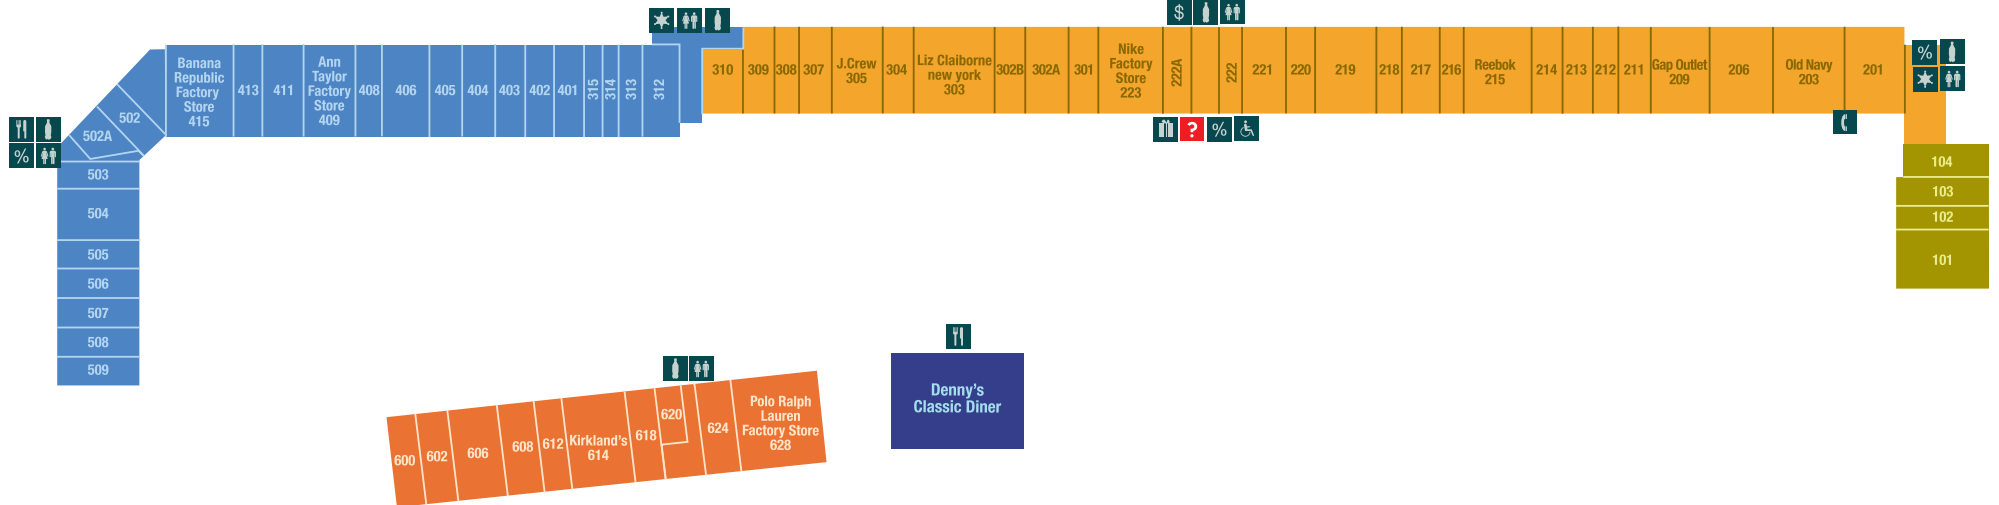

LOCUST GROVE, GA

SERVICE LEGEND

- Shopper Services
- ATM
- Restrooms
- Coupon Books
- Purchase Giftcards
- Stroller & Wheelchair
- Restaurant/Food
- Vending Machine
- Police Substation

Store Name	Suite	Phone
$5 Christian Book Sale	101	(678) 492-5577
Aeropostale	411	(678) 583-8736
Ann Taylor Factory Store	409	(678) 583-6761
As Seen On TV Museum	103	(770) 898-3601
Banana Republic Factory Store	415	(678) 432-5277
Bass	219	(770) 914-2501
Bath & Body Works	213	(678) 583-5066
BCBGMAXAZRIA Final Cut	313	(770) 898-9979
Beauty Express	618	(770) 914-5623
Bon Worth	413	(770) 914-1444
Carter's	103	(770) 957-2728
Charlotte Russe	207	(770) 288-3380
Children's Place, The	608	(770) 954-3095
Claire's	218	(770) 957-7476
Coach Factory	507	(770) 305-9407
College Collectibles	201	(678) 610-5214
Cookie Barn	502A	(770) 898-9040
Corningware Corelle Revere Factory Store	304	(770) 954-0238
Denny's	See Map	(678) 432-4417
dressbarn	504	(770) 914-1937
dressbarn Woman	504	(770) 914-1937
Easy Spirit Outlet	308	(770) 898-3619
Eddie Bauer Outlet	307	(770) 914-8808
Factory Brand Shoes	310	(770) 914-2672
Fossil	212	(678) 583-8982
Gap Outlet	209	(678) 583-0726
General Nutrition Center	315	(770) 914-6700
Gymboree Outlet	302B	(770) 914-7715
Haggar	216	(770) 957-0011
HANESbrands	221	(770) 914-0666
Harry & David	222A	(678) 583-1088
J.Crew	305	(770) 914-3831
Jockey	408	(770) 914-8787
Jones New York	505	(770) 957-3410
Kasper	506	(770) 957-9252

Store Name	Suite	Phone
Kirkland's	614	(770) 288-2009
Kitchen Collection	211	(770) 954-9409
Koret	602	(678) 432-8740
Lane Bryant Outlet	312	(770) 957-8958
Levi's Outlet	508	(770) 898-0667
Liz Claiborne new york	303	(770) 914-0945
Nautica	600	(770) 914-0091
Nike Factory Store	223	(770) 914-6877
Nine West Outlet	222	(770) 954-9557
Old Navy	203	(770) 898-5978
OshKosh B'gosh	314	(770) 914-7423
PacSun	302A	(678) 432-9961
Papaya Clothing	NEW 401	(678) 610-6767
Perfumania	404	(770) 914-6575
Petsense	508	(770) 898-5320
Polo Ralph Lauren Factory Store	628	(678) 432-4775
Rack Room Shoes	606	(770) 914-1789
Reebok	215	(770) 914-7960
Rockford Footwear Depot	503	(770) 898-0673
Rockport	214	(770) 914-7962
rue21	407	(770) 957-0096
Samsonite Company Stores	104	(770) 957-6424
Skechers	624	(770) 288-2011
Strasburg Children	620	(678) 432-8488
Stride Rite	612	(678) 432-9147
Tommy Hilfiger Company Stores	309	(770) 957-7366
Totes / Sunglass World	502	(770) 898-0932
Ultra Diamonds	403	(770) 914-6969
Van Heusen	220	(770) 914-1288
Wilsons Leather Outlet	217	(678) 583-4320
Wireless Outlet	405	(678) 432-4777
Zales The Diamond Store Outlet	301	(770) 914-5683