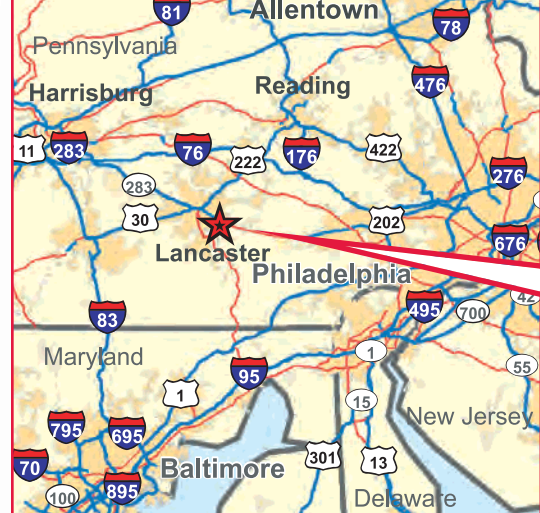

Tanger®Outlets

LANCASTER, PENNSYLVANIA

LOCATION:
Route 30 East
4 miles east of
downtown Lancaster

NOTHING BEATS TANGERSTYLE

AREA ATTRACTIONS

NAME	PHONE	DISTANCE FROM TANGER	DESCRIPTION
Dutch Wonderland Family Amusement Park	717-291-1888	.25 miles	48-acre amusement park
The Amish Farm & House	717-394-6185	.75 miles	Amish history, customs & farm tour
American Music Theatre	717-397-7700	1.5 miles	Original music revues & big-name star attractions
Sight & Sound Theatres	717-687-7800	3 miles	Live Biblical productions

CONVENIENT ACCOMMODATIONS

NAME	PHONE	DISTANCE FROM TANGER	AMENITIES
Country Inn	717-393-3968	.5 miles	Pool, restaurant
Lancaster Host	717-299-5500	.5 miles	Pool, restaurant
Eden Resort Inn & Suites	717-569-6444	5 miles	Three pools, two restaurants
Willow Valley Resort & Conference Center	800-444-1714	5 miles	Pool, restaurant

CONVENIENT RESTAURANTS

NAME	PHONE	DISTANCE FROM TANGER	MAXIMUM GROUP SIZE	PRICE RANGE	TYPE OF FOOD
Subway	717-394-5652	on-site	25	$3-$6	Sandwiches, salads
Arby's Roast Beef	717-392-0919	adjacent	35	$3-$6	Sandwiches
Pizza Hut	717-392-4858	adjacent	40	$5-$15	Pizza
Starbucks Coffee	717-394-0932	adjacent	25	$1.50-$10	Bakery items, coffee
Tony Wangs	717-399-1915	adjacent	35	$4-$17	Chinese

MORE TOURIST INFORMATION

NAME	PHONE	WEBSITE
Pennsylvania Dutch Convention and Visitors Bureau	717-299-8901 or 800-PA-DUTCH	www.padutchcountry.com

LOG ON TO:
tangeroutlet.com

for more travel and tourism information, special offers and group incentives. Click on the shopping tours icon.