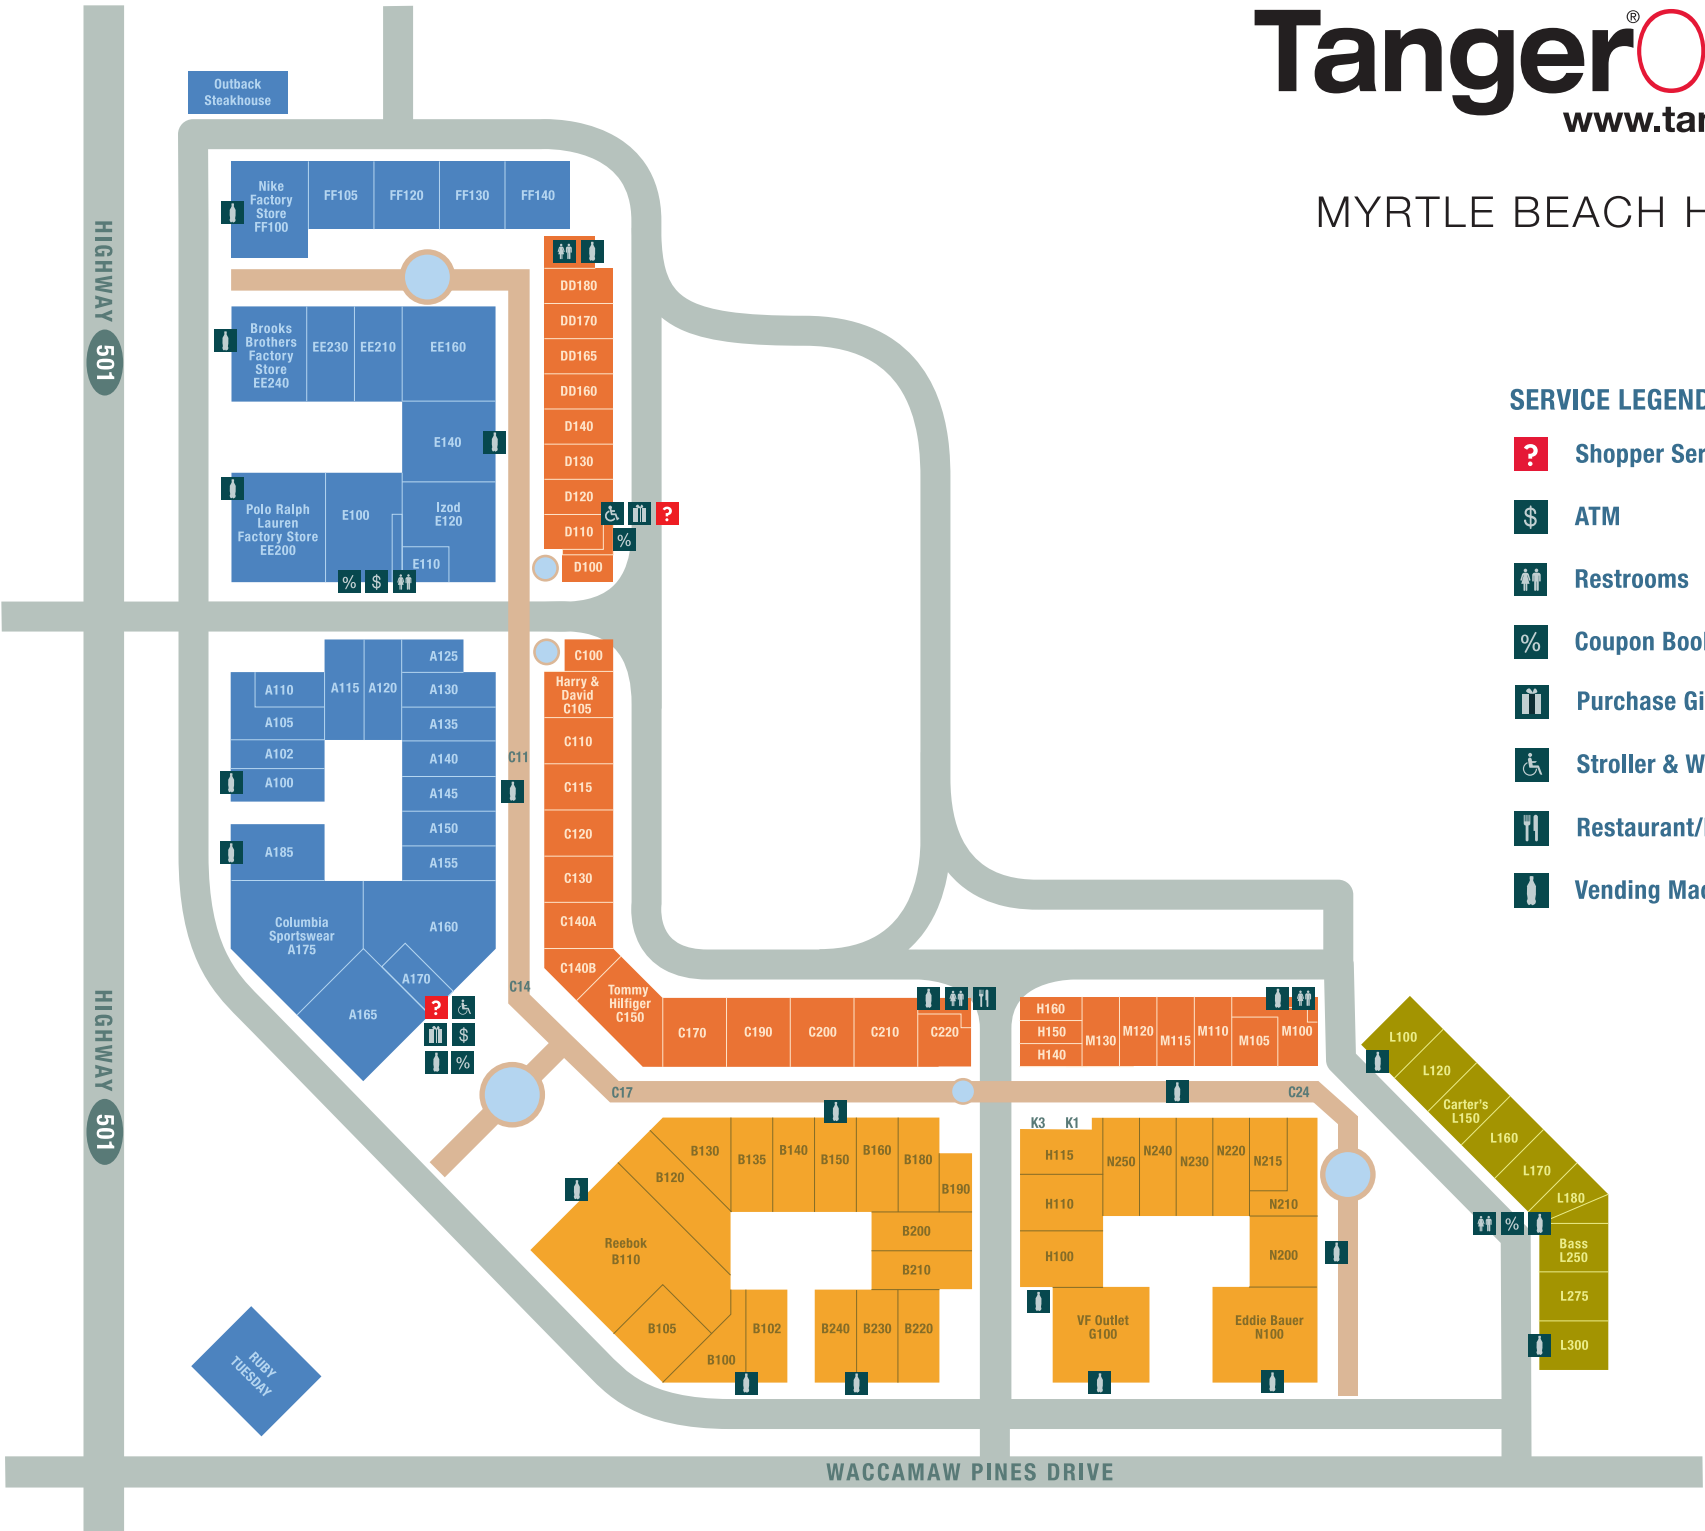

MYRTLE BEACH HWY 501, SC

SERVICE LEGEND

- Shopper Services
- ATM
- Restrooms
- Coupon Books
- Purchase Giftcards
- Stroller & Wheelchair
- Restaurant/Food
- Vending Machine