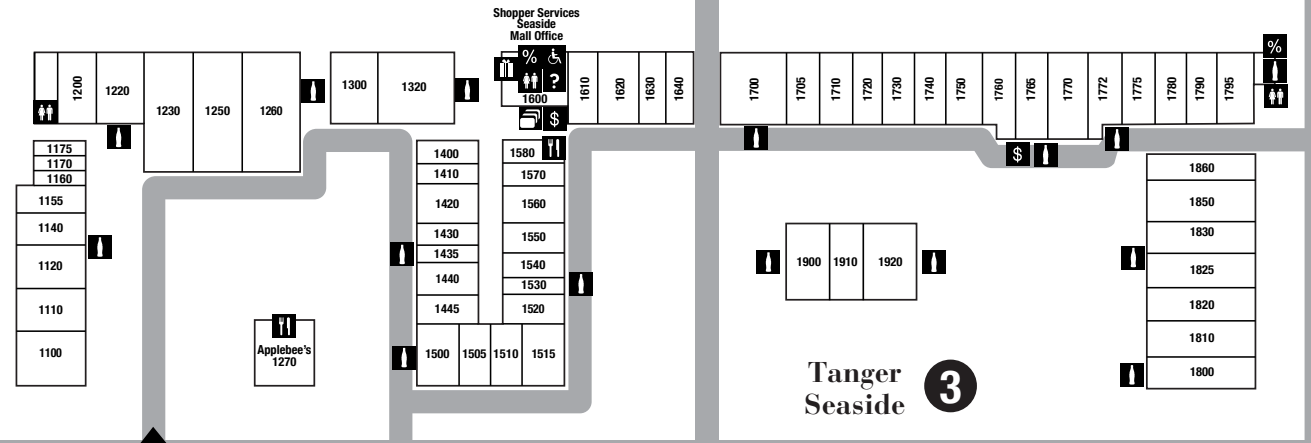

HOLLAND GLADE ROAD

ROUTE 1A

SHUTTLE ROAD