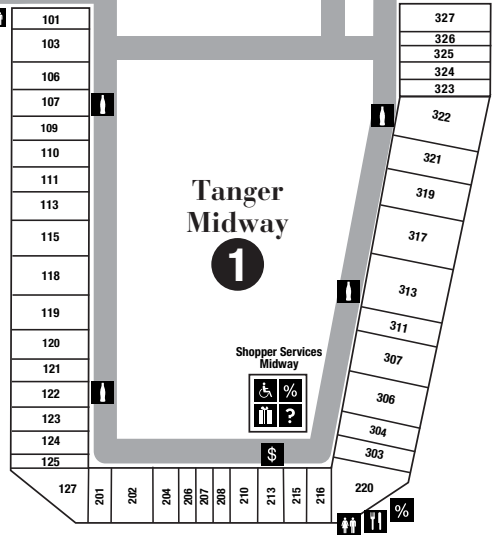

Tanger Outlets

REHOBOTH BEACH, DE

SERVICE LEGEND

- Shopper Services
- Purchase Giftcards
- Stroller & Wheelchair
- ATM
- Restaurant/Food
- Vending Machine
- Coupon Books
- Restrooms

FREE WI FI
AVAILABLE
CENTERWIDE

ROUTE 9

1.8 miles

ROUTE 1