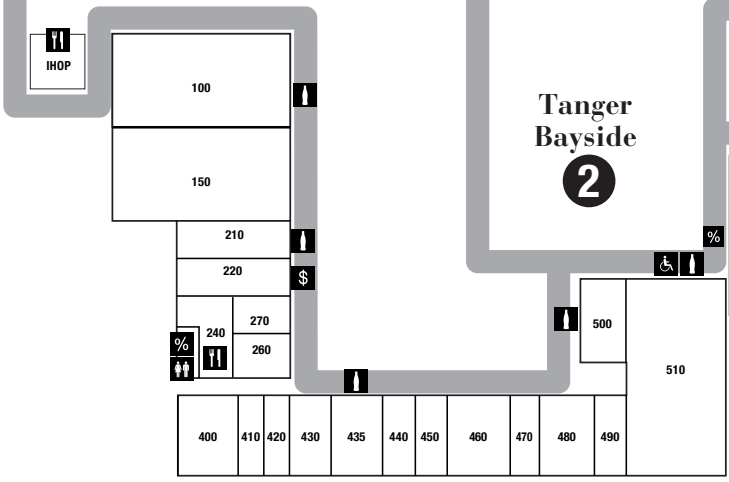

Tanger Bayside 2

ROUTE 1