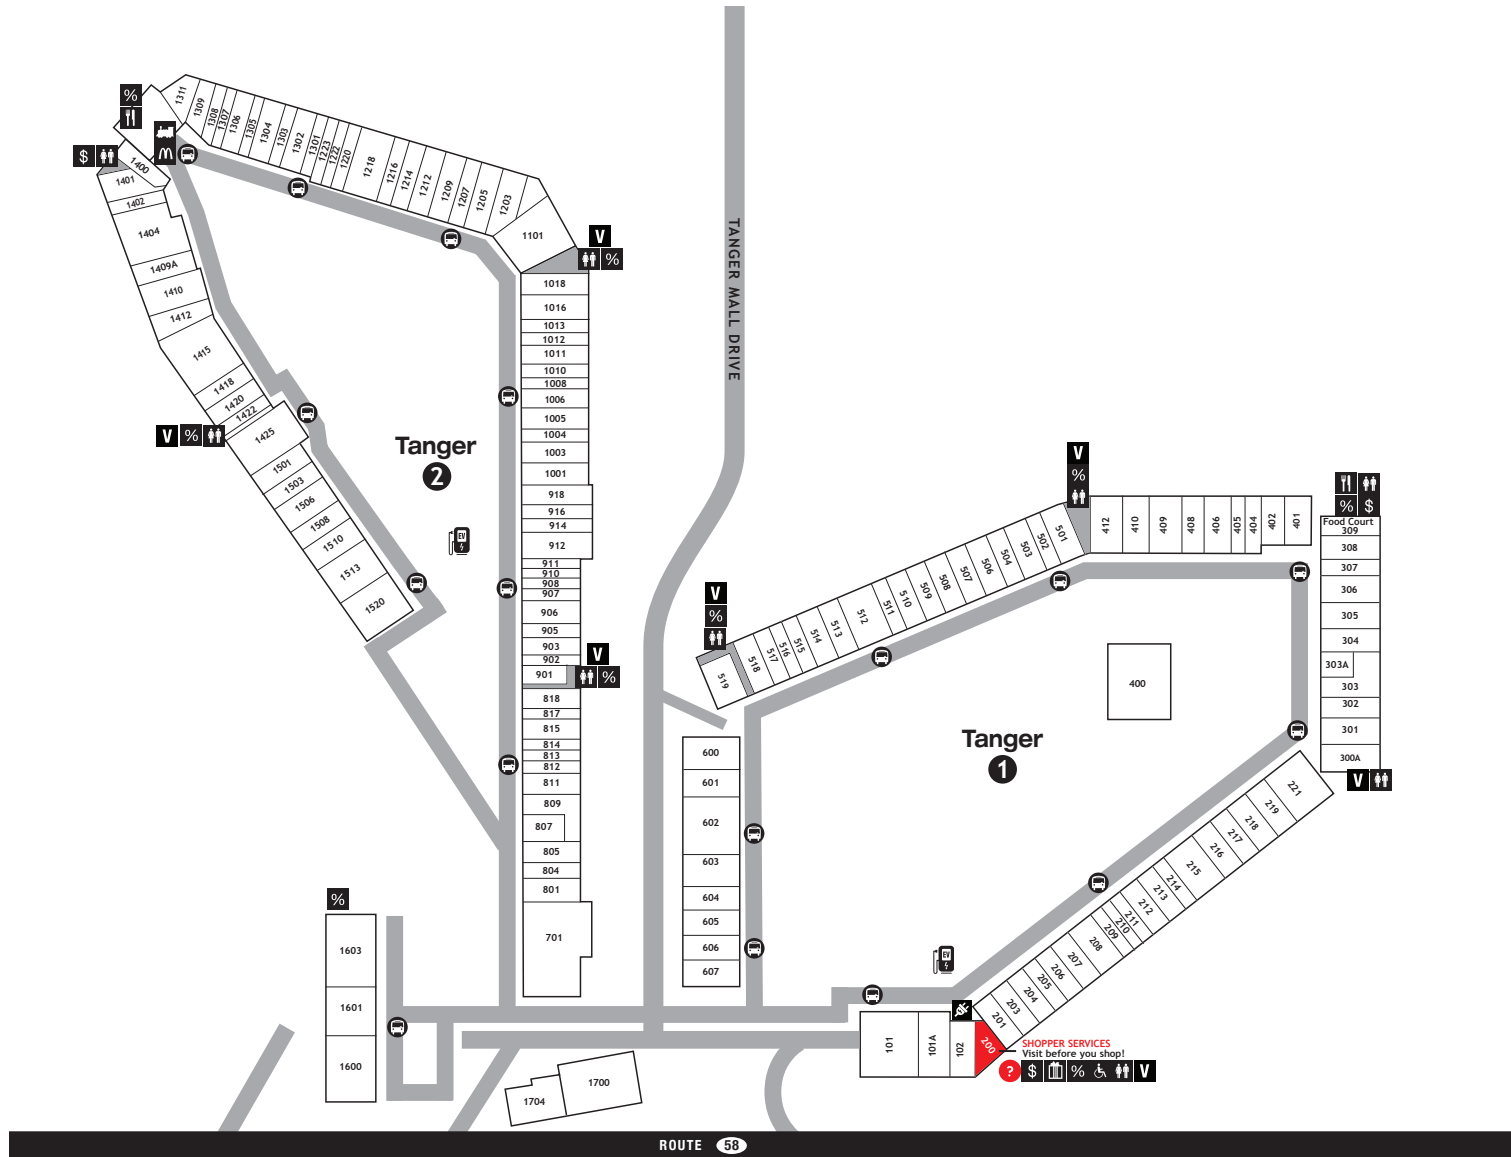

CENTER MAP

SERVICE LEGEND

-  SHOPPER SERVICES
-  COUPON BOOKS
-  PURCHASE GIFT CARDS
-  ATM
-  STROLLER & WHEELCHAIR
-  RESTAURANT/FOOD
-  VENDING MACHINE
-  RESTROOMS
-  CHARGING STATION
-  ELECTRIC VEHICLE CHARGING STATIONS
-  TROLLEY STOP
-  TANGER CHOO-CHOO
-  MCDONALD'S PLAYLAND
-  FREE WI-FI CENTERWIDE