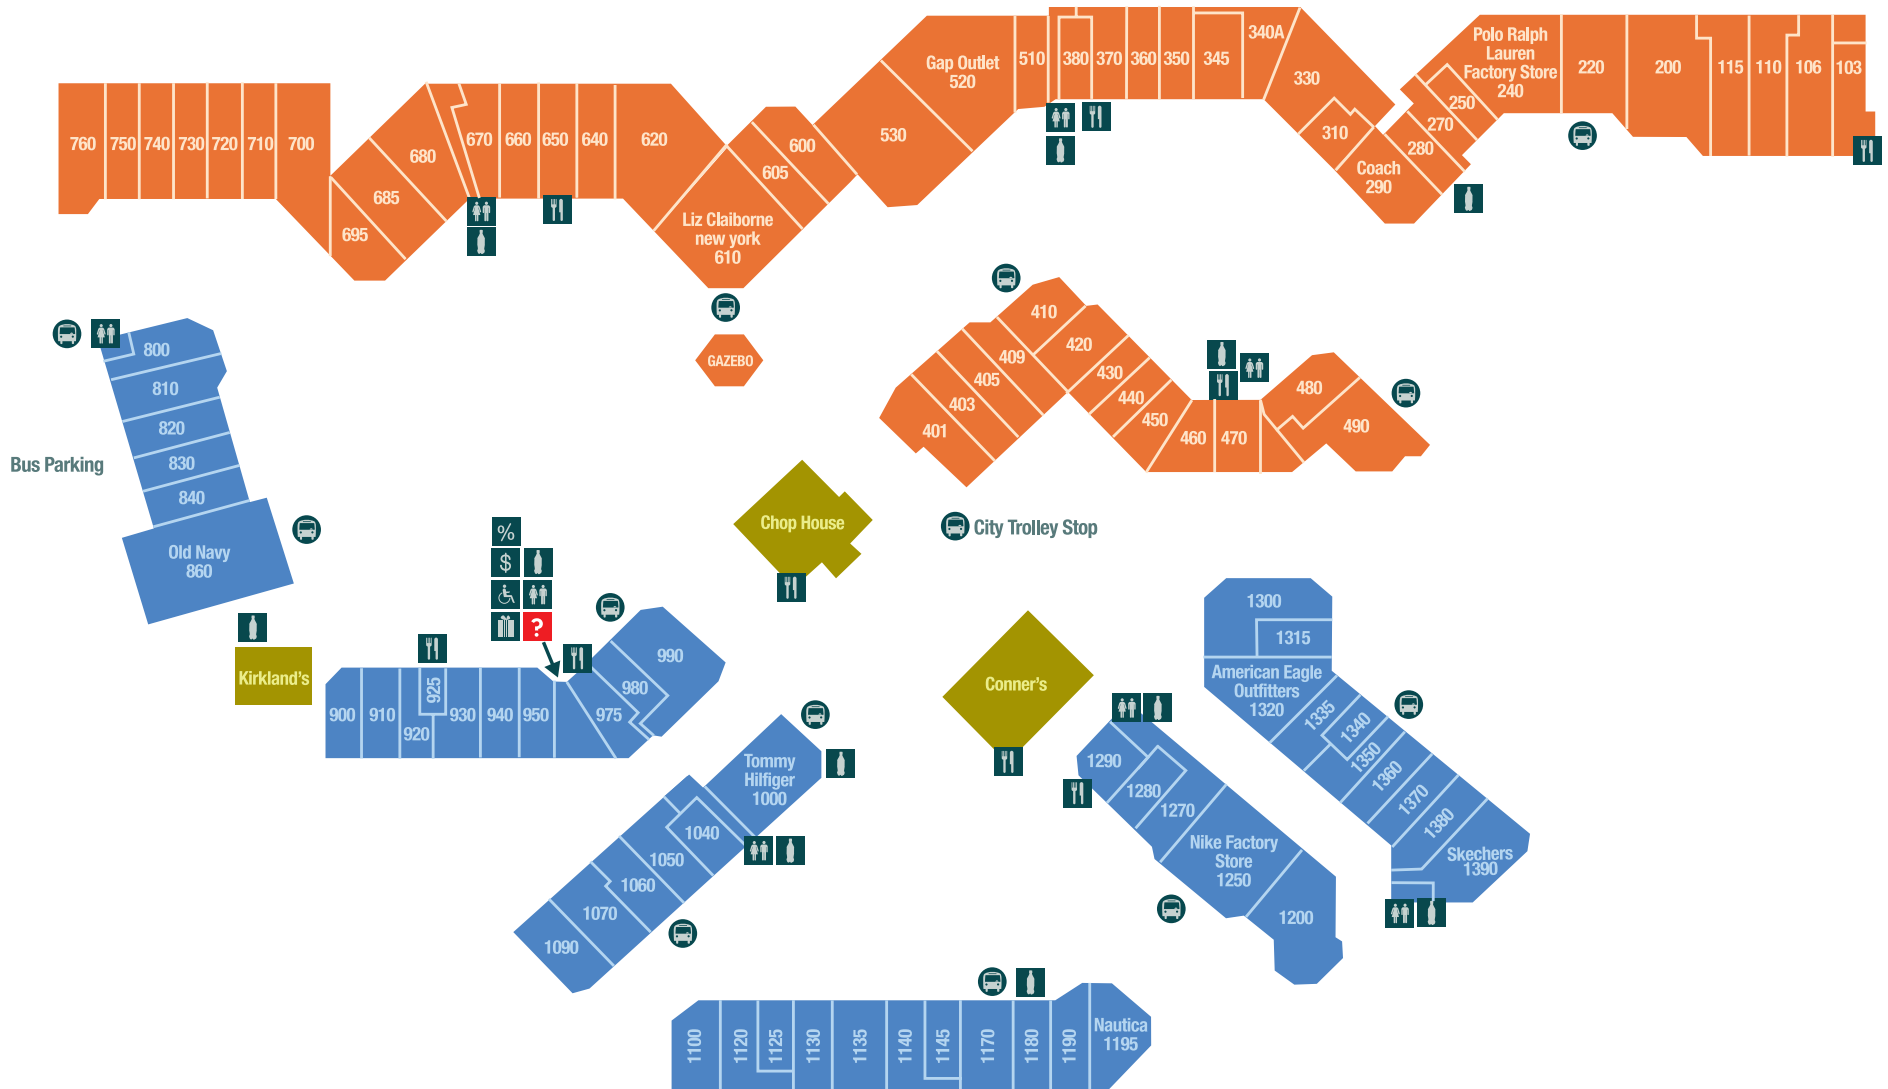

SEVIERVILLE, TN

SERVICE LEGEND

- Shopper Services
- ATM
- Restrooms
- Coupon Books
- Purchase Giftcards
- Stroller & Wheelchair
- Restaurant/Food
- Vending Machine
- Trolley Stop

Store Name	Suite	Phone
$5 Christian Book Sale	600	(865) 774-6467
adidas	200	(865) 774-9780
Aeropostale	1370	(865) 428-0105
Alfred Dunner	830	(865) 428-7744
American Eagle Outfitters	1320	(865) 908-6631
Banana Republic Factory Store	990	(865) 453-6084
Bass	1100	(865) 453-4420
Bath & Body Works	409	(865) 429-4537
Beauty Express	1380	(865) 908-3246
Ben & Jerry's	1290	(865) 908-7778
Bose Factory Store	110	(865) 908-1926
Brooks Brothers Factory Store	220	(865) 428-1938
Calendar Club + Go! Toys & Games	401	(865) 429-4292
Calvin Klein	1190	(865) 774-0061
Carter's	340	(865) 453-5899
Champion	685	(865) 428-7048
Chico's Outlet	280	(865) 428-5150
Children's Place, The	620	(865) 428-7411
Claire's	1340	(865) 429-5091
Clarks Bostonian	640	(865) 429-5044
Coach Factory	290	(865) 453-6349
Coldwater Creek Outlet	1300	(865) 429-7755
Corningware Corelle Revere Factory Store	700	(865) 908-9308
Cosmetics Company	106	(865) 428-7474
Direct Tools	760	(865) 428-9242
Disney Store Outlet	800	(865) 774-0888
dressbarn	330	(865) 429-3757
dressbarn Woman	330	(865) 429-3757
Earthbound Trading	730	(865) 789-6610
Easy Spirit Outlet	750	(865) 286-6995
Eddie Bauer Outlet	1140	(865) 774-1965
Factory Brand Shoes	1090	(865) 774-8282
Fossil	360	(865) 908-4535
Fragrance Outlet	1280	(865) 453-5442
Fudgery	925	(865) 774-0960

Store Name	Suite	Phone
Gap Outlet	520	(865) 429-1191
Gap Outlet Kids & Baby	450	(865) 428-2684
Great American Cookies / Pretzel Time	345	(865) 774-2320
Gymboree Outlet	950	(865) 428-2383
Haggar	460	(865) 428-3050
Harry & David	650	(865) 908-3130
Hartstrings	403	(865) 908-3151
Izod	695	(865) 908-4287
J.Crew	405	(865) 453-7902
Jockey	1350	(865) 774-1413
Johnston & Murphy	370	(865) 428-6750
Jones New York	740	(865) 774-5752
Journeys	430	(865) 429-7135
Justice	420	(865) 774-2750
Kasper	270	(865) 428-7978
Kirkland's	(see map)	(865) 774-9322
Kitchen Collection	660	(865) 908-6944
L'eggs Hanes Bali Playtex	820	(865) 908-3233
Lane Bryant Outlet	1200	(865) 429-9041
Le Gourmet Chef	930	(865) 774-9635
Lenox Factory Outlet	490	(865) 428-4745
Levi's Outlet	NEW 1335	(865) 453-1053
Lids	1040	(865) 428-0790
Liz Claiborne new york	610	(865) 908-6443
Maidenform Outlet Stores	1060	(865) 774-6081
Merrell	920	(865) 774-9099
Motherhood Maternity Outlet	1170	(865) 908-2000
Mountain Edge Grill	975	(865) 453-2939
Music for a Song	910	(865) 428-6560
Naturalizer	1270	(865) 908-6375
Nautica	1195	(865) 453-1980
New York, New York	940	(865) 429-5330
Nike Factory Store	1250	(865) 774-7743
Nine West Outlet	510	(865) 428-8355
Old Navy	860	(865) 908-0894