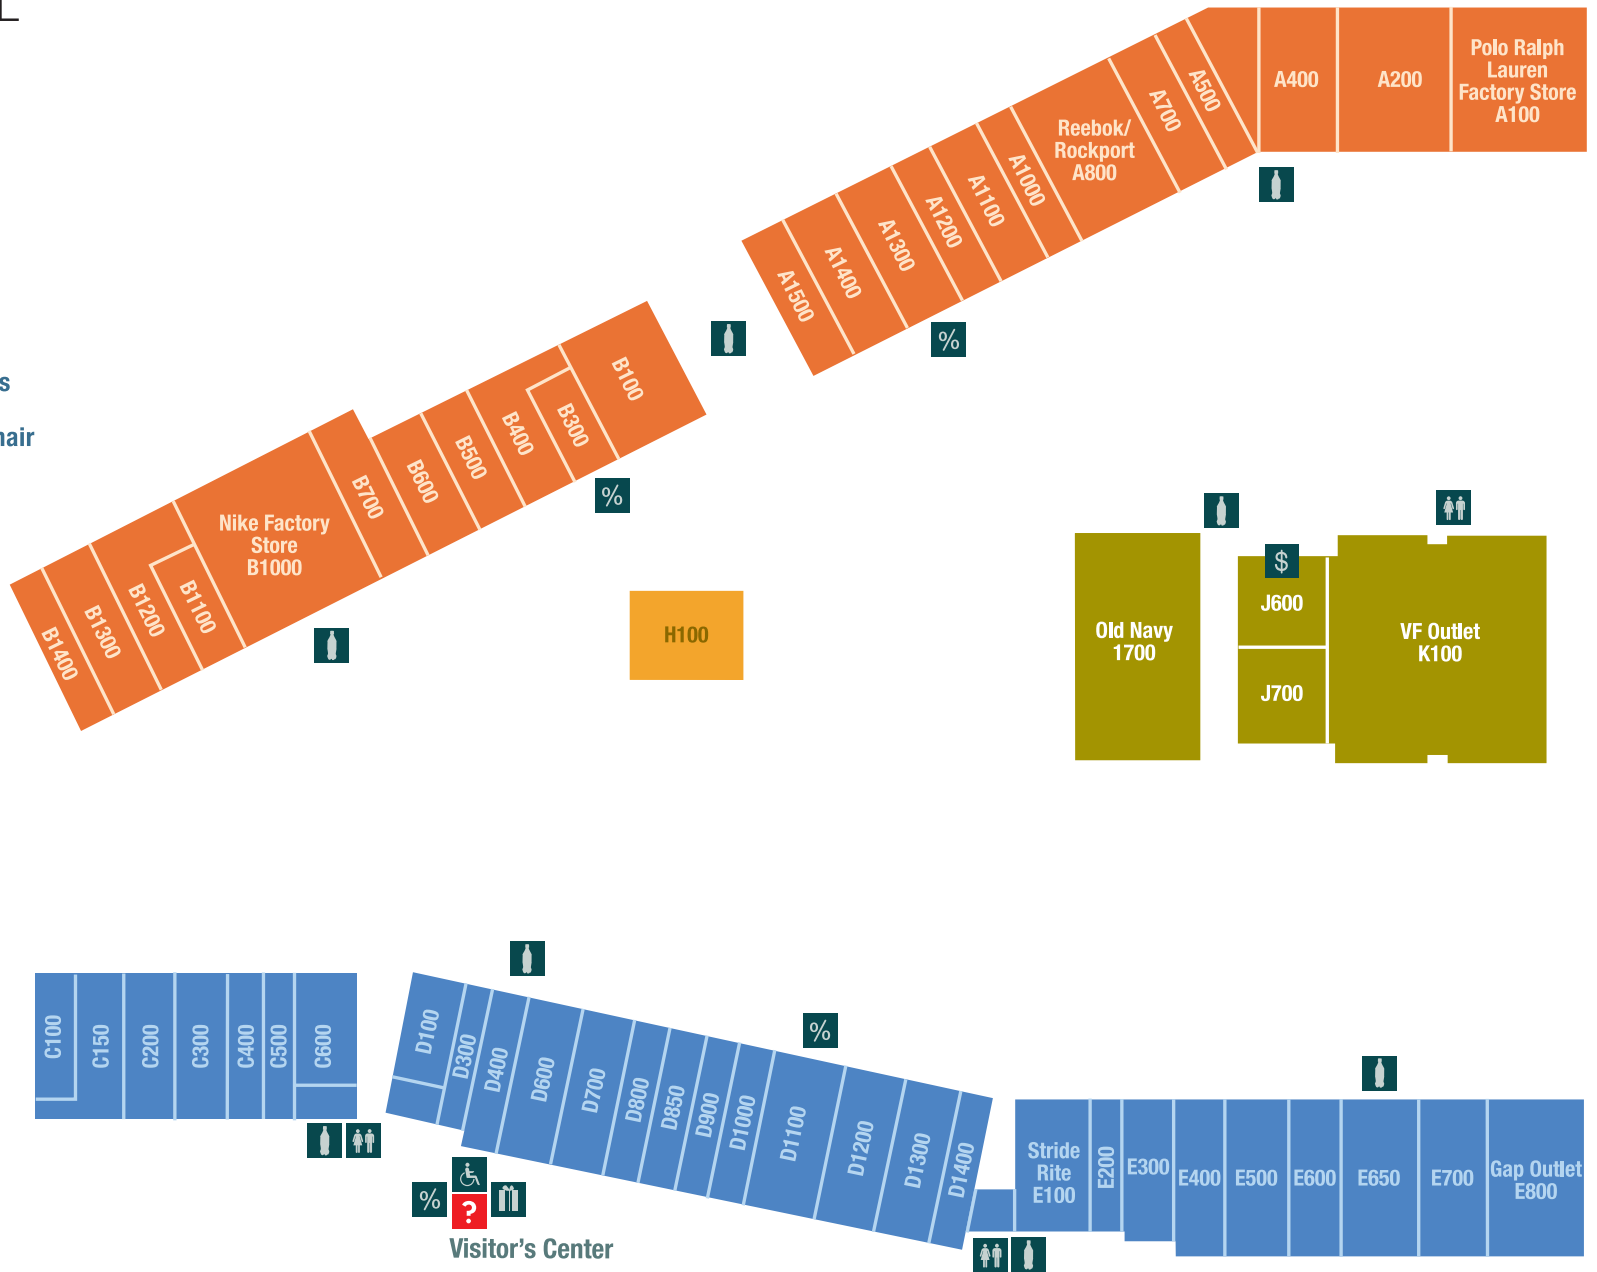

TUSCOLA, IL

SERVICE LEGEND

-  Shopper Services
-  ATM
-  Restrooms
-  Coupon Books
-  Purchase Giftcards
-  Stroller & Wheelchair
-  Vending Machine

Store Name	Suite	Phone
Bass	A400	(217) 253-3858
Bath & Body Works	D900	(217) 253-3801
Bee Active Toys	E500	(217) 253-4760
Bon Worth	B600	(217) 253-9888
Carter's	B1200	(217) 253-5690
Children's Place, The	E600	(217) 253-2431
Claire's	C100	(217) 253-6506
Coach Factory	A1000	(217) 253-3030
Coldwater Creek Outlet	A200	(217) 253-2360
Corningware Corelle Revere Stores	D1100	(217) 253-2399
Credit Union 1	J600	(217) 253-4738
dressbarn	B100	(217) 253-2539
dressbarn Woman	B100	(217) 253-2539
Factory Brand Shoes	E700	(217) 253-2301
Gap Outlet	E800	(217) 253-6666
Gymboree Outlet	NEW A500	(217) 253-5058
Harry & David	B500	(217) 253-5292
Hush Puppies & Family	D600	(217) 253-9955
Jockey	E400	(217) 253-2066
Kitchen Collection	C150	(217) 253-4737
Koret	D850	(217) 253-2072
L'eggs Hanes Bali Playtex	E650	(217) 253-6911
maurices	B400	(217) 253-2374
Nike Factory Store	B1000	(217) 253-2058
Old Navy	1700	(217) 253-3465
OshKosh B'gosh	D1300	(217) 253-3349
Paper Factory	C200	(217) 253-4664
Perfumania	B300	(217) 253-6479
Polo Ralph Lauren Factory Store	A100	(217) 253-4753
Reebok	A800	(217) 253-9560
Rockport	A800	(217) 253-6751
Rocky Mountain Chocolate Factory	C600	(217) 253-5874
rue21	COMING SOON D800	(217) 253-3276
SAS Shoes	D1000	(217) 253-6727
Stride Rite	E100	(217) 253-4950

Store Name	Suite	Phone
Tommy Hilfiger Company Stores	A1300	(217) 253-5880
Totes/Sunglass World/Isotoner	A1400	(217) 253-6400
Van Heusen	A700	(217) 253-3398
VF Outlet	K100	(217) 253-9890
Vitamin World	D100	(217) 253-4330
Wilsons Leather Outlet	B700	(217) 253-3613
Zales The Diamond Store Outlet	A1200	(217) 253-9941