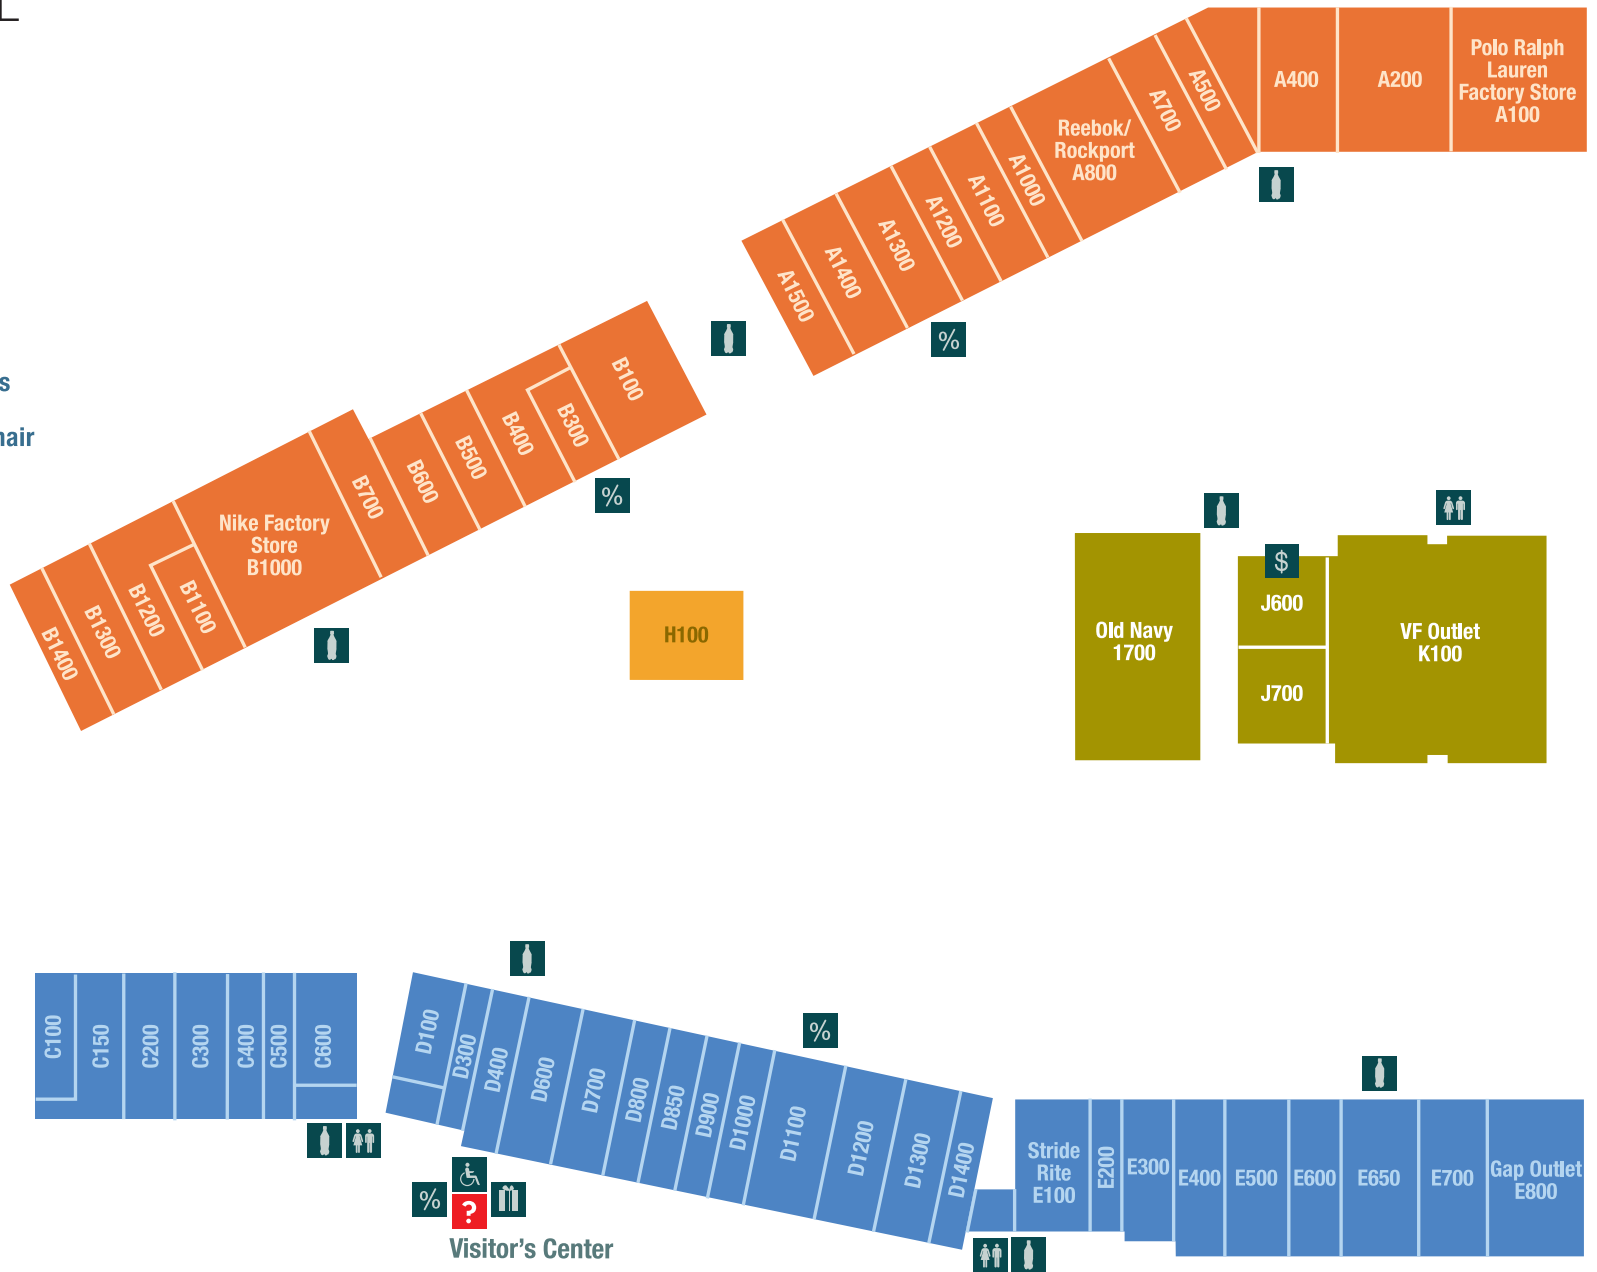

TUSCOLA, IL

SERVICE LEGEND

-  Shopper Services
-  ATM
-  Restrooms
-  Coupon Books
-  Purchase Giftcards
-  Stroller & Wheelchair
-  Vending Machine

Store Name	Suite	Phone
Bass	A400	(217) 253-3858
Bath & Body Works	D900	(217) 253-3801
Bee Active Toys	E500	(217) 253-4760
Bon Worth	B600	(217) 253-9888
Carter's	B1200	(217) 253-5690
Children's Place, The	E600	(217) 253-2431
Claire's	C100	(217) 253-6506
Coach Factory	A1000	(217) 253-3030
Coldwater Creek Outlet	A200	(217) 253-2360
Corningware Corelle Revere Factory Store	D1100	(217) 253-2399
Credit Union 1	J600	(217) 253-4783
dressbarn	B100	(217) 253-2539
dressbarn Woman	B100	(217) 253-2539
Factory Brand Shoes	E700	(217) 253-2301
Gap Outlet	E800	(217) 253-6666
Harry & David	B500	(217) 253-5292
Hush Puppies & Family	D600	(217) 253-9955
Jockey	E400	(217) 253-2066
Kitchen Collection	C150	(217) 253-4737
Koret	D850	(217) 253-2072
L'eggs Hanes Bali Playtex	E650	(217) 253-6911
maurices	B400	(217) 253-2374
Nike Factory Store	B1000	(217) 253-2058
Old Navy	1700	(217) 253-3465
OshKosh B'gosh	D1300	(217) 253-3349
Paper Factory	C200	(217) 253-4664
Perfumania	B300	(217) 253-6479
Polo Ralph Lauren Factory Store	A100	(217) 253-4753
Reebok	A800	(217) 253-9560
Rockport	A800	(217) 253-6751
Rocky Mountain Chocolate Factory	C600	(217) 253-5874
rue21	D800	(217) 253-3944
Samsonite Company Stores	E300	(217) 253-6417
SAS Shoes	D1000	(217) 253-6727
Stride Rite	E100	(217) 253-4950

Store Name	Suite	Phone
Tommy Hilfiger Company Stores	A1300	(217) 253-5880
Totes/Sunglass World/Isotoner	A1400	(217) 253-6400
Van Heusen	A700	(217) 253-3398
VF Outlet	K100	(217) 253-9890
Vitamin World	D100	(217) 253-4330
Wilsons Leather Outlet	B700	(217) 253-3613
Woodwright Guild	A1100	(217) 962-0808
Zales The Diamond Store Outlet	A1200	(217) 253-9941