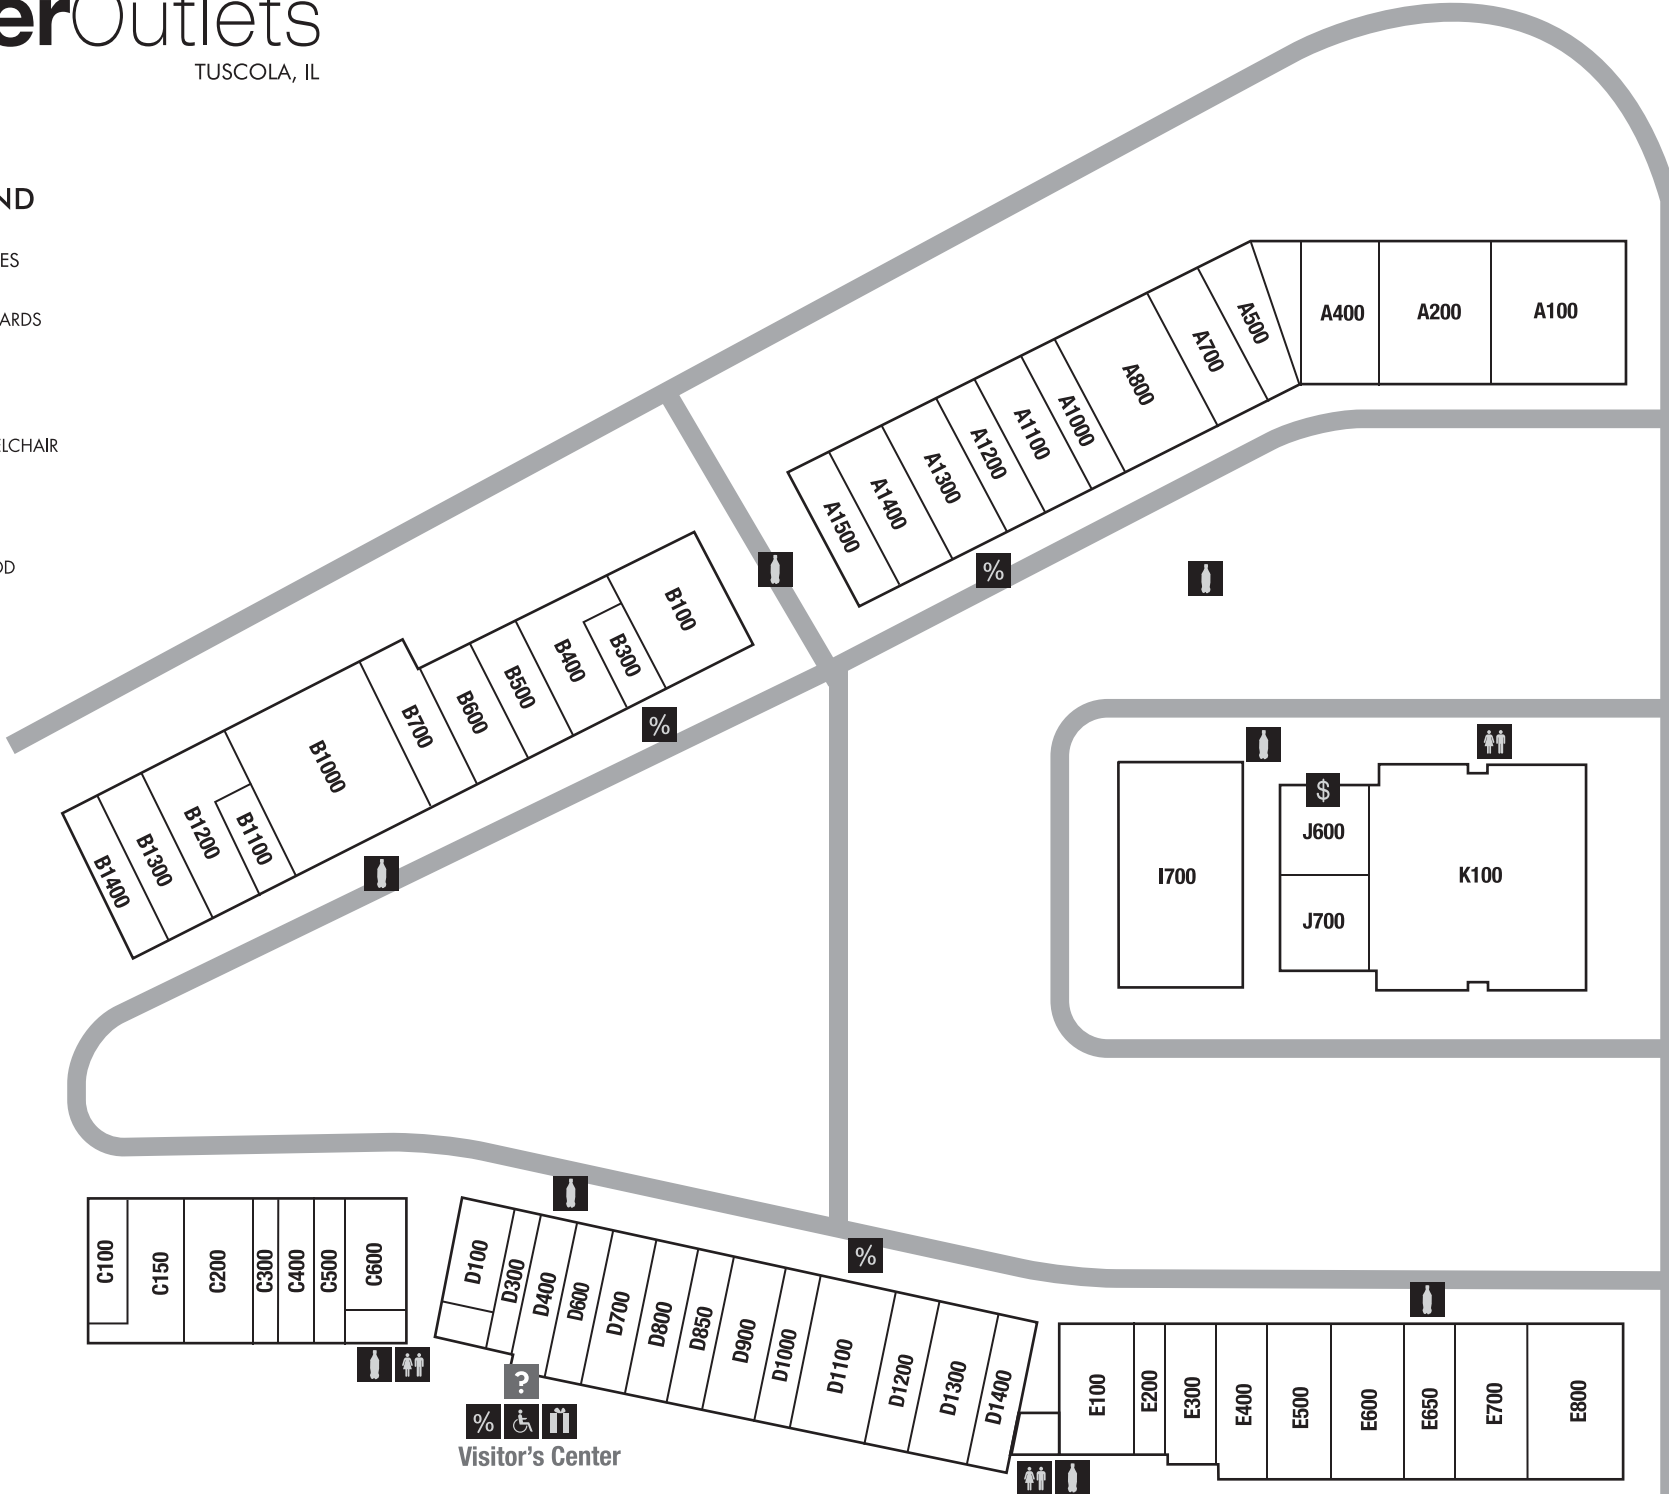

## SERVICE LEGEND

-  SHOPPER SERVICES
-  PURCHASE GIFT CARDS
-  COUPON BOOKS
-  STROLLER & WHEELCHAIR
-  RESTROOMS
-  RESTAURANT/FOOD
-  ATM

Store Name	Suite	Phone
Aeropostale	A1100	(217) 253-1018
Bass	A400	(217) 253-3858
Bath & Body Works Outlet	D900	(217) 253-3801
Bee Active Toys	E200	(217) 253-4760
Bon Worth	B600	(217) 253-9888
Book Warehouse	A1500	(217) 253-4900
Carter's	B1200	(217) 253-5690
Christopher & Banks	D700	(217) 253-4176
Claire's	C100	(217) 253-6506
Coach Factory	A1000	(217) 253-3030
Coldwater Creek Outlet	A200	(217) 253-2360
Corningware Corelle Revere Stores	D1100	(217) 253-2399
Cowgirl Country	C300	(217) 253-5168
Credit Union 1	J600	(217) 253-4738
dressbarn	B100	(217) 253-2539
dressbarn Woman	B100	(217) 253-2539
Famous Footwear Outlet	E700	(217) 253-2301
Gap Outlet	E800	(217) 253-6666
Gymboree Outlet	A500	(217) 253-5058
Harry & David	B500	(217) 253-5292
Hush Puppies Merrell Sebago	D600	(217) 253-9955
Jockey	E400	(217) 253-2066
Justice	E300	(217) 253-5017
Kitchen Collection	C150	(217) 253-4737
Lane Bryant Outlet	E500	(217) 253-2324
L'eggs Hanes Bali Playtex	E650	(217) 253-6911
maurices	B400	(217) 253-2374
Nike Factory Store	B1000	(217) 253-2058
Old Navy Outlet	I700	(217) 253-3465

Store Name	Suite	Phone
OshKosh B'gosh	D1300	(217) 253-3349
Paper Factory	C200	(217) 253-4664
Perfumania	B300	(217) 253-6479
Polo Ralph Lauren Factory Store	A100	(217) 253-4753
Reebok	A800	(217) 253-9560
Rockport	A800	(217) 253-6751
Rocky Mountain Chocolate Factory	C600	(217) 253-5874
rue21	D1400	(217) 253-3276
SAS Shoes	D1000	(217) 253-6727
Skechers	D1200	(217) 253-4411
The Children's Place	E600	(217) 253-2431
Tommy Hilfiger	A1300	(217) 253-5880
Totes/Sunglass World/Isotoner	A1400	(217) 253-6400
Van Heusen	A700	(217) 253-3398
VF Outlet	K100	(217) 253-9890
Vitamin World	D100	(217) 253-4330
Wilson's Leather	B700	(217) 253-3613
Zales The Diamond Store Outlet	A1200	(217) 253-9941