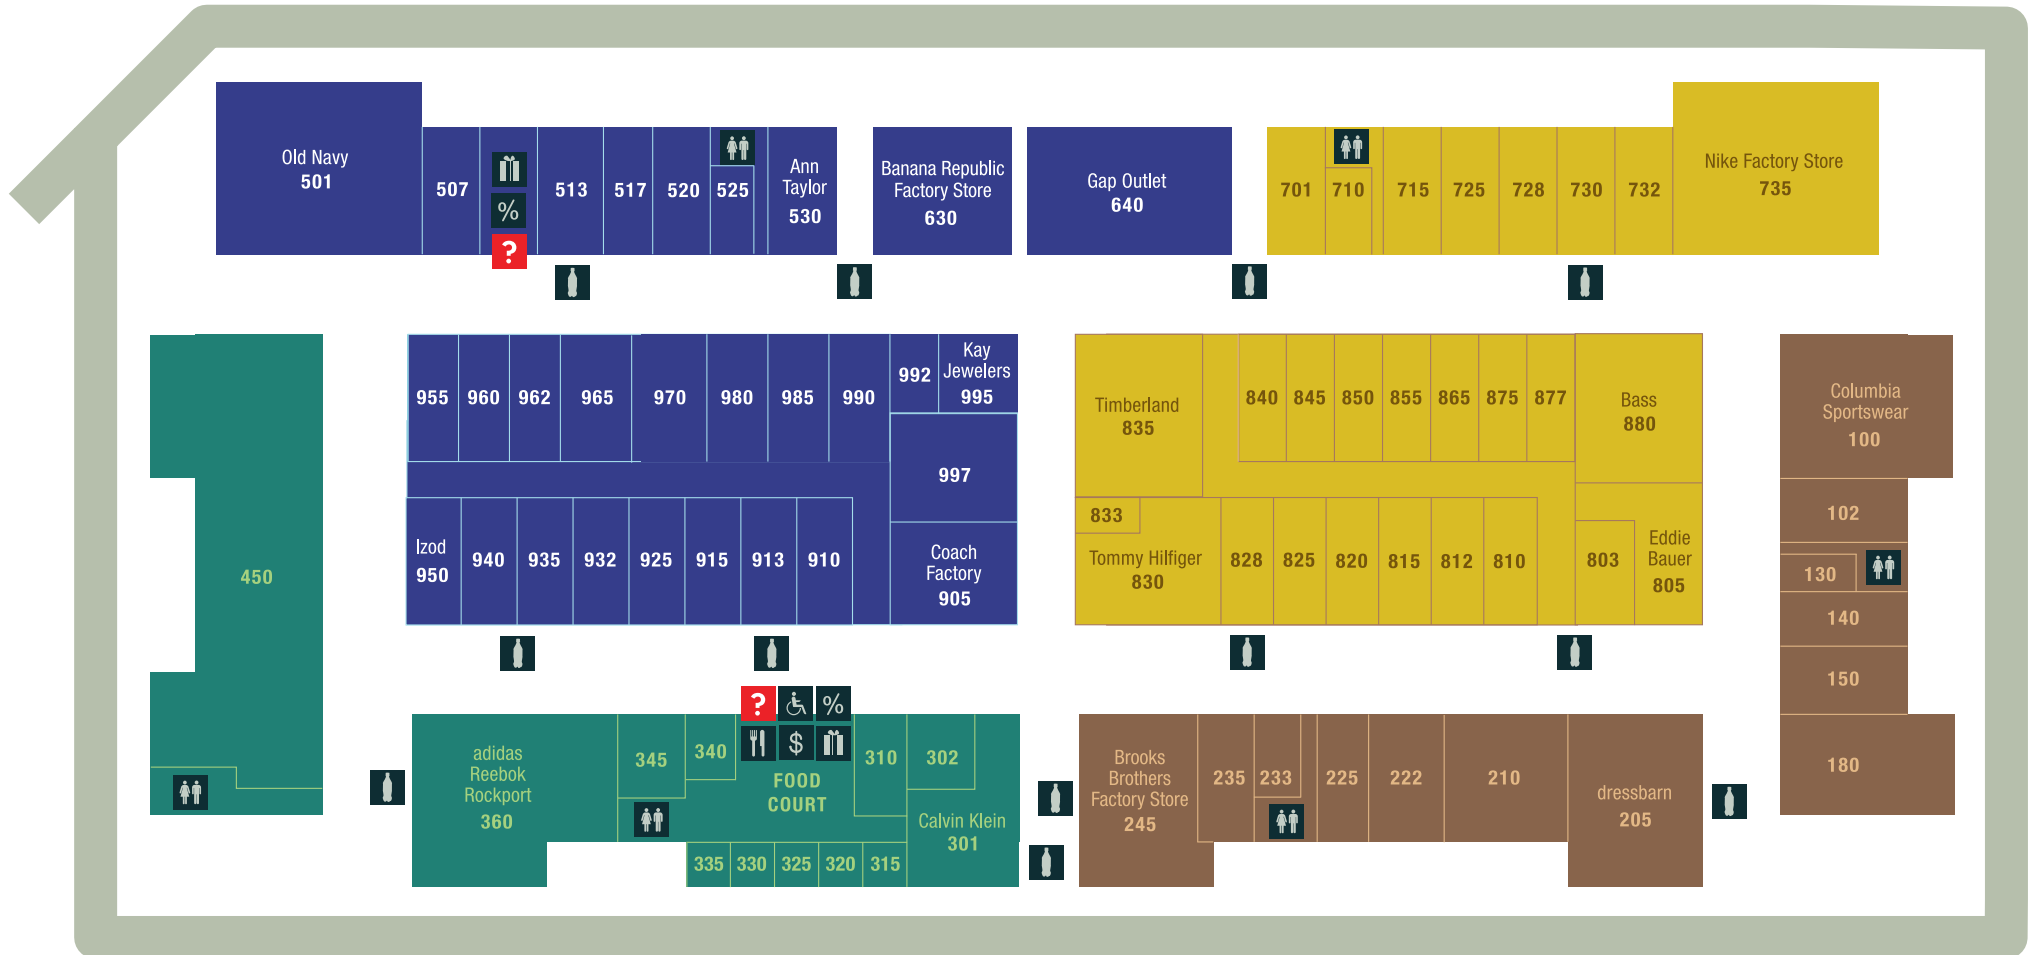

Store Name	Suite	Phone
adidas	360	(724) 222-1549
Aeropostale	955	(724) 222-9646
American Country Collection	517	(724) 225-4848
American Eagle Outfitters	913	(724) 225-0856
Ann Taylor Factory Store	530	(724) 222-1273
Auntie Anne's	NEW 710	(724) 228-8528
Banana Republic Factory Store	630	(724) 228-5603
Bass	880	(724) 222-1775
Bath & Body Works	845	(724) 229-5492
Bose Factory Store	875	(724) 225-0846
Brooks Brothers Factory Store	245	(724) 225-0239
Burlington Brands	990	(724) 225-0705
Calendar Club + Go! Toys & Games	925	(724) 222-3876
Calvin Klein	301	(724) 222-3117
Carter's	960	(724) 225-0408
Casual Male XL Outlet	725	(724) 225-4813
Children's Place, The	210	(724) 225-1695
Claire's	932	(724) 222-2493
Clarks Bostonian	150	(724) 222-6209
Coach Factory	905	(724) 223-7840
Columbia Sportswear Company	100	(724) 228-2143
Converse	732	(724) 225-8001
Corningware Corelle Revere Factory Store	513	(724) 222-5381
Cosmetics Company	803	(724) 229-3012
Crocs Outlet	730	(724) 222-3600
Designer Fragrances & Cosmetic Co.	828	(724) 223-8703
Direct Tools	NEW 507	(724) 229-6140
dressbarn	205	(724) 225-0943
Easy Spirit Outlet	985	(724) 225-4713
ecco	850	(724) 222-5613
Eddie Bauer Outlet	805	(724) 228-6435
Factory Brand Shoes	825	(724) 222-6715
Fragrance Outlet	310	(724) 222-6304
Fudgie Wudgie	130	(724) 228-1100
Gap Outlet	640	(724) 223-7823

Store Name	Suite	Phone
Sunglass Hut	833	(724) 228-7017
Timberland Factory Store	835	(724) 228-1149
Tommy Hilfiger Company Stores	830	(724) 222-8560
Totes	233	(724) 222-8014
Ultra Diamonds	302	(724) 225-0500
Van Heusen	877	(724) 222-2555
Villa Pizza	325	(724) 229-3343
Wilson's Leather Outlet	225	(724) 228-0574
Wok & Roll	320	(724) 225-8218