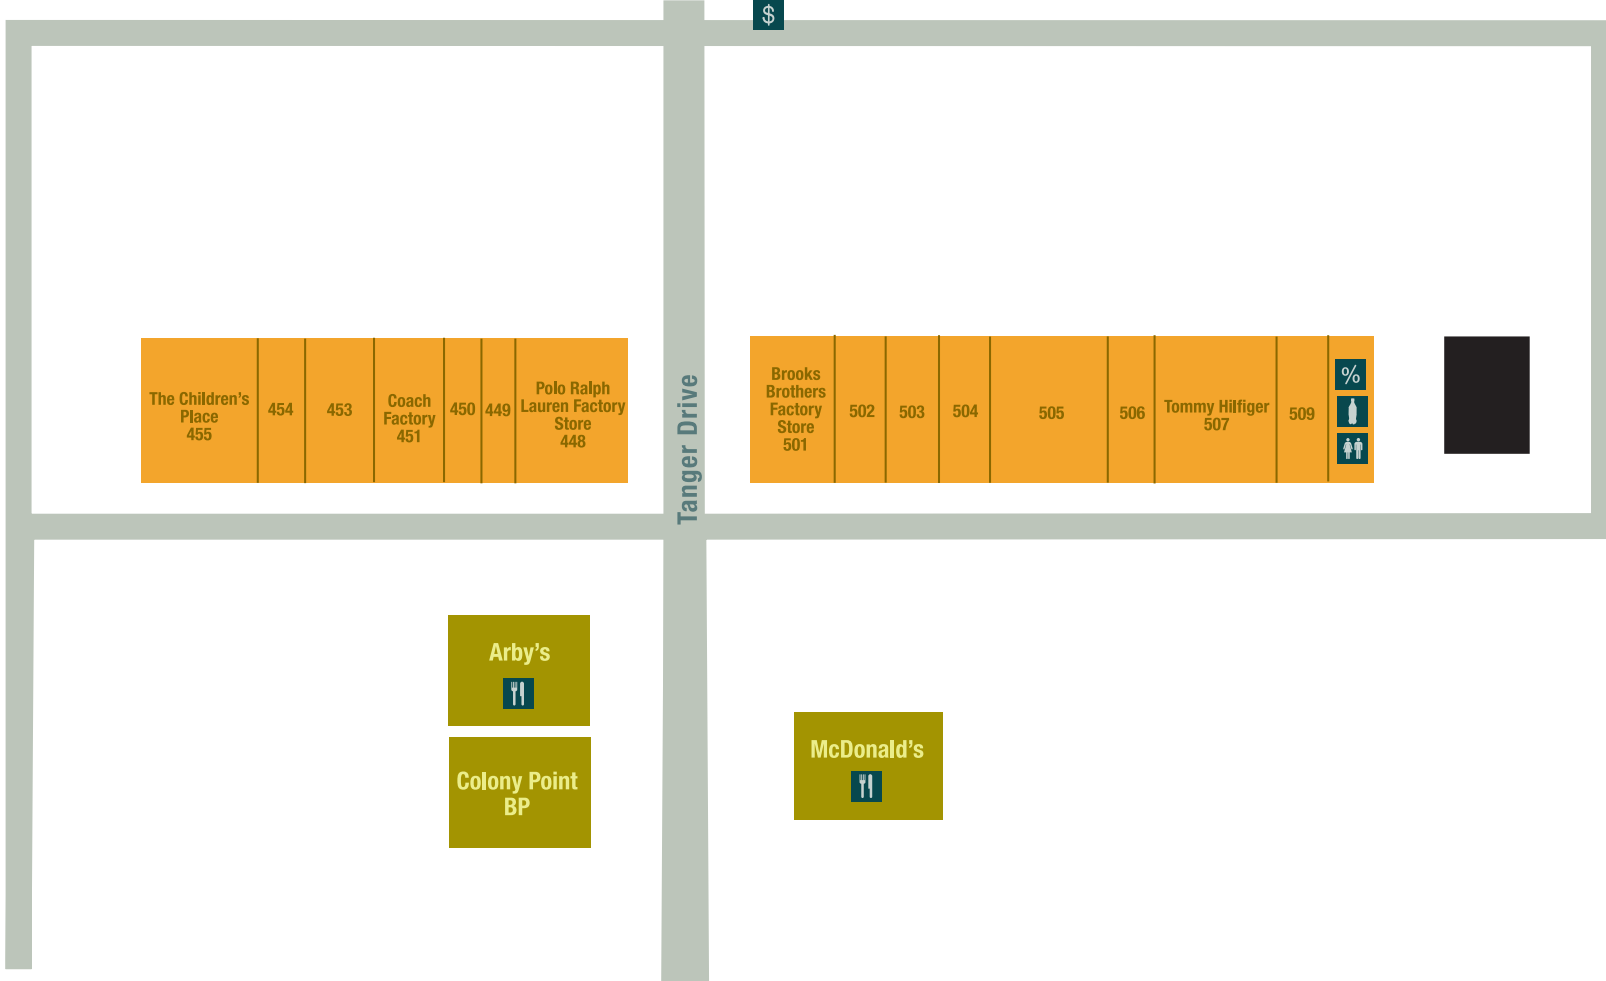

## SERVICE LEGEND

-  Shopper Services
-  ATM
-  Restrooms
-  Coupon Books
-  Purchase Giftcards
-  Stroller & Wheelchair
-  Restaurant/Food
-  Vending Machine

Visitor Center  
Computer Ports  
Television

Store Name	Suite	Phone
Nike Factory Store	243	(319) 668-8047
Old Navy	505	(319) 668-8206
OshKosh B'gosh	130	(319) 668-8092
PacSun	240	(319) 668-2619
Paper Factory	119	(319) 668-9303
Pizza Place	106	(319) 668-1333
Polo Ralph Lauren Factory Store	448	(319) 668-1109
Reebok	114	(319) 668-1638
Rockport	115	(319) 668-8060
Rocky Mountain Chocolate Factory	102A	(319) 668-2931
rue21	122	(319) 668-1550
Santa's University Store by Wood Company <b>NEW</b>	131	(319) 431-5534
Socks Galore by Hanes	117	(319) 668-2764
Subway	235	(319) 668-9700
Tommy Hilfiger Company Stores	507	(319) 668-9099
Van Heusen	105	(319) 668-2919
VF Outlet	601	(319) 668-9595
Wilsons Leather Outlet	118	(319) 668-8497