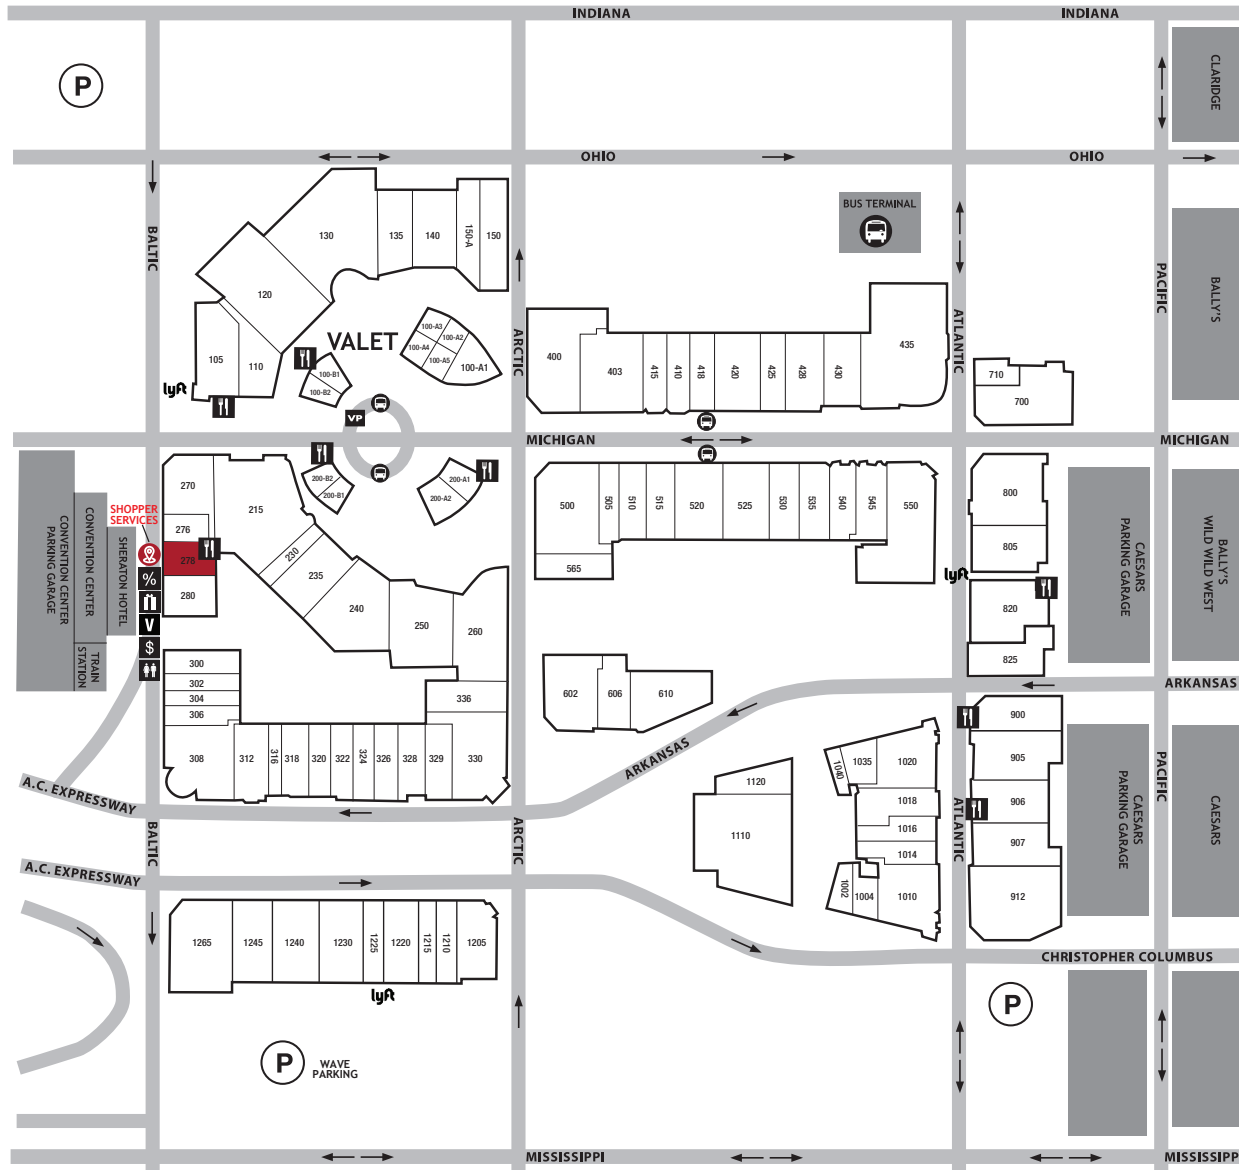

CENTER MAP

SERVICE LEGEND

-  SHOPPER SERVICES
-  COUPON BOOKS
-  PURCHASE GIFT CARDS
-  RESTAURANT/FOOD
-  VENDING MACHINE
-  RESTROOMS
-  JITNEY STOP
-  VALET PARKING
-  PARKING
-  Lyft Drop-Off/Pick Up

APPAREL

610	Abercrombie & Fitch	(609) 343-1481
330	Adidas	(609) 344-3500
150	Aeropostale	(609) 343-9926
140	American Eagle Outfitters	(609) 347-9152
800	Banana Republic Factory	(609) 345-0834
403	Brooks Brothers Factory Store	(609) 348-3110
805	Calvin Klein	(609) 347-7982
1245	Charlotte Russe Outlet	(609) 344-0326
1225	Chico's Outlet	(609) 343-0280
602	Coach	(609) 345-1238
1265	Columbia Factory Store	(609) 344-4028
410	DKNY	(609) 345-3402
250	Dressbarn	(609) 347-3300
700	Express Factory Outlet New	(609) 573-7011
1018	Finish Line	(609) 385-0566
500	Forever 21	(609) 345-4958
505	Francesca's	(609) 380-6604
270	G by Guess	(609) 343-0387
260	Gap Outlet	(609) 348-5329