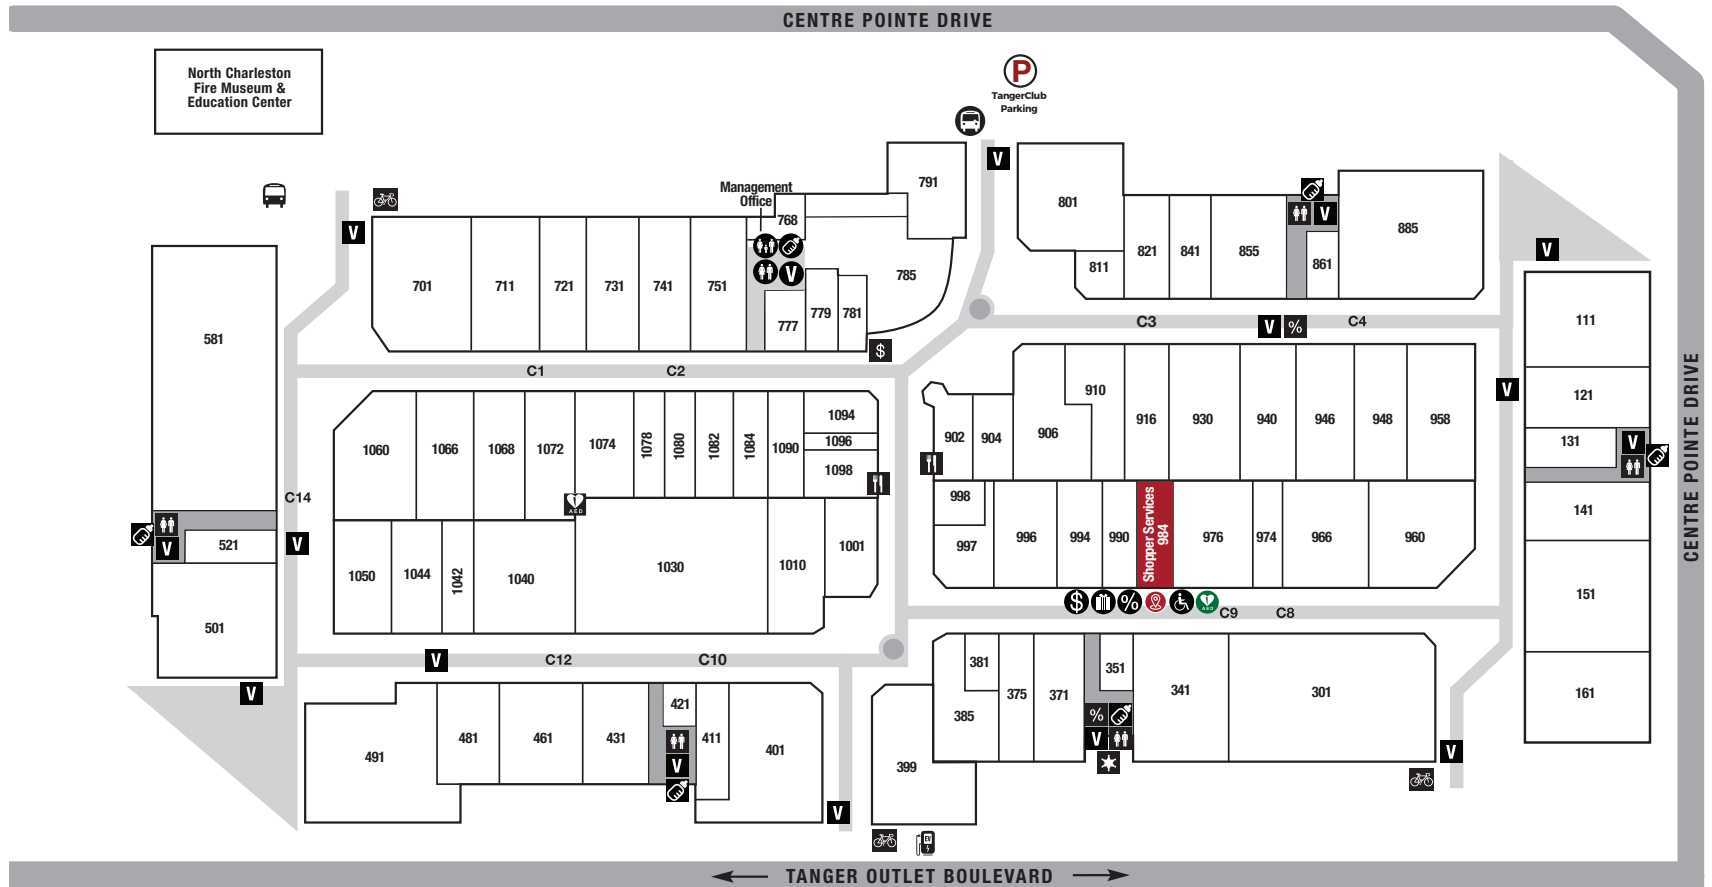

CENTER MAP

SERVICE LEGEND

- | | | | | | |
|------------------|-----------------------|------------------|-------------------|-----------------|-----------------------------------|
| SHOPPER SERVICES | PURCHASE GIFT CARDS | VENDING MACHINE | MOTHERS ROOM | STORAGE LOCKERS | POLICE SUBSTATION |
| ATM | STROLLER & WHEELCHAIR | RESTROOMS | TOUR BUS DROP-OFF | BIKE RACK | ELECTRIC VEHICLE CHARGING STATION |
| COUPON BOOKS | RESTAURANT/FOOD | FAMILY RESTROOMS | CARTA SHUTTLE | AED LOCATION | |