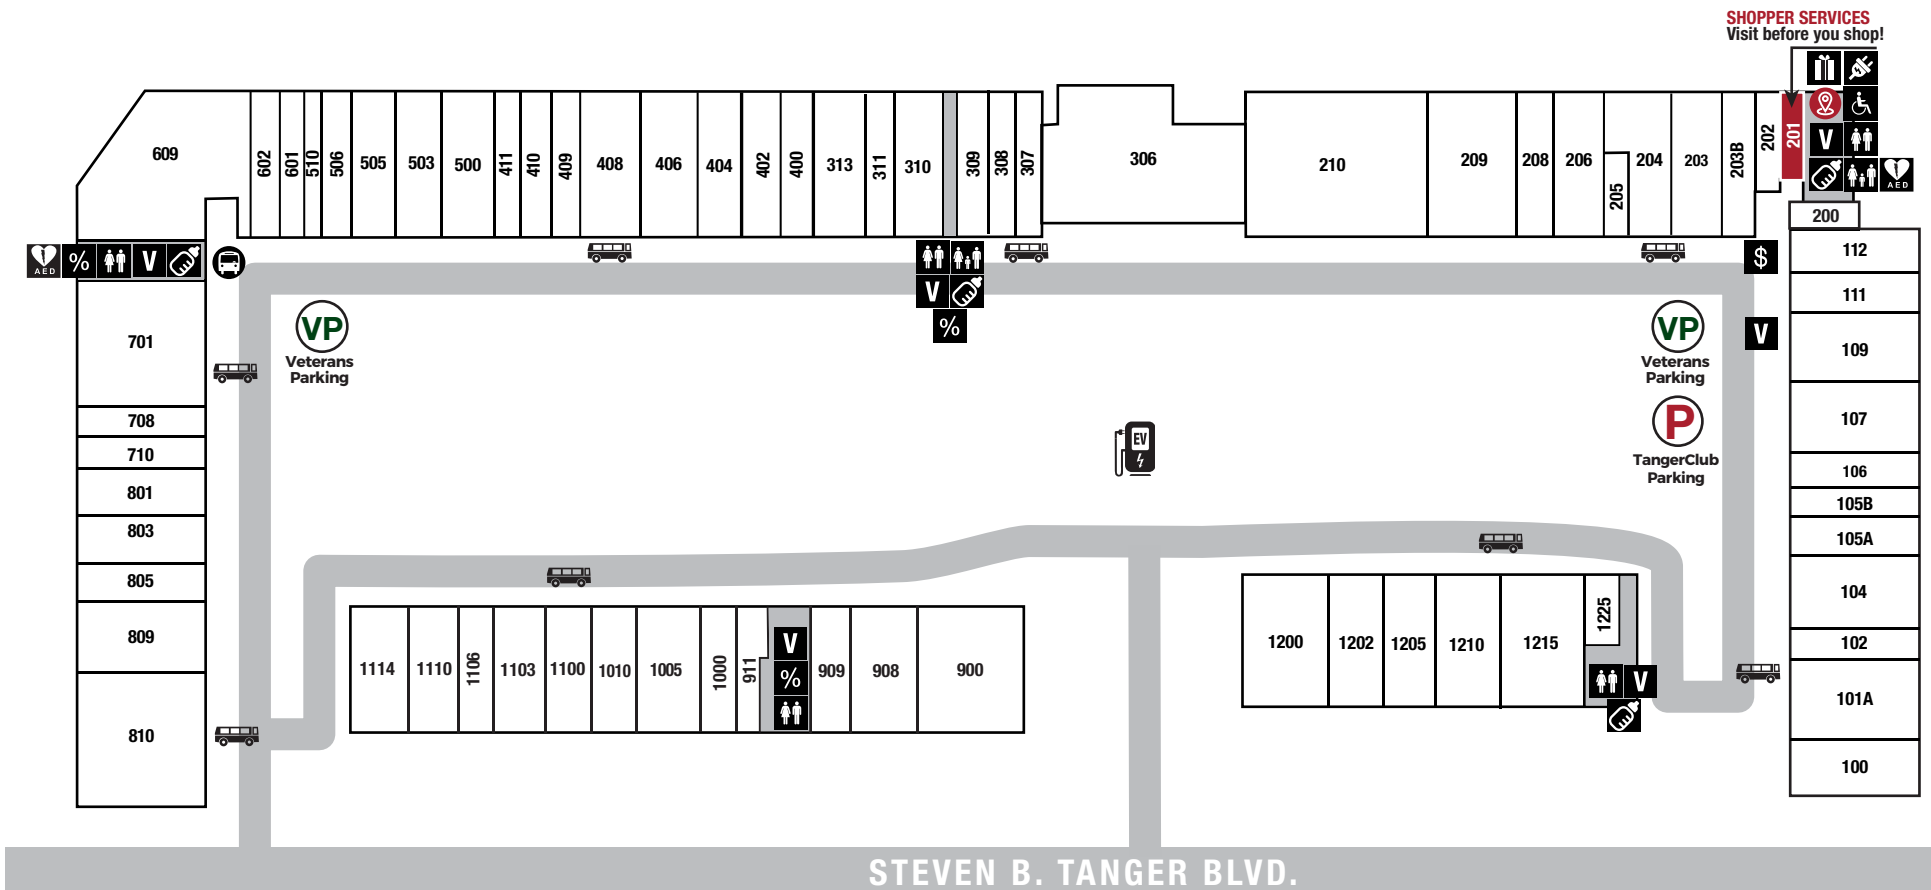

CENTER MAP

SERVICE LEGEND

- SHOPPER SERVICES
- PURCHASE GIFT CARDS
- RESTROOMS
- CHARGING STATION
- BUS CHECK-IN
- COMPLIMENTARY ELECTRIC VEHICLE CHARGING STATION
- ATM
- STROLLER & WHEELCHAIR
- FAMILY RESTROOMS
- TOLLEY STOP
- AUTOMATED EXTERNAL DEFIBRILLATOR
- FREE WI-FI CENTERWIDE
- COUPON BOOKS
- VENDING MACHINE
- MOTHERS ROOM