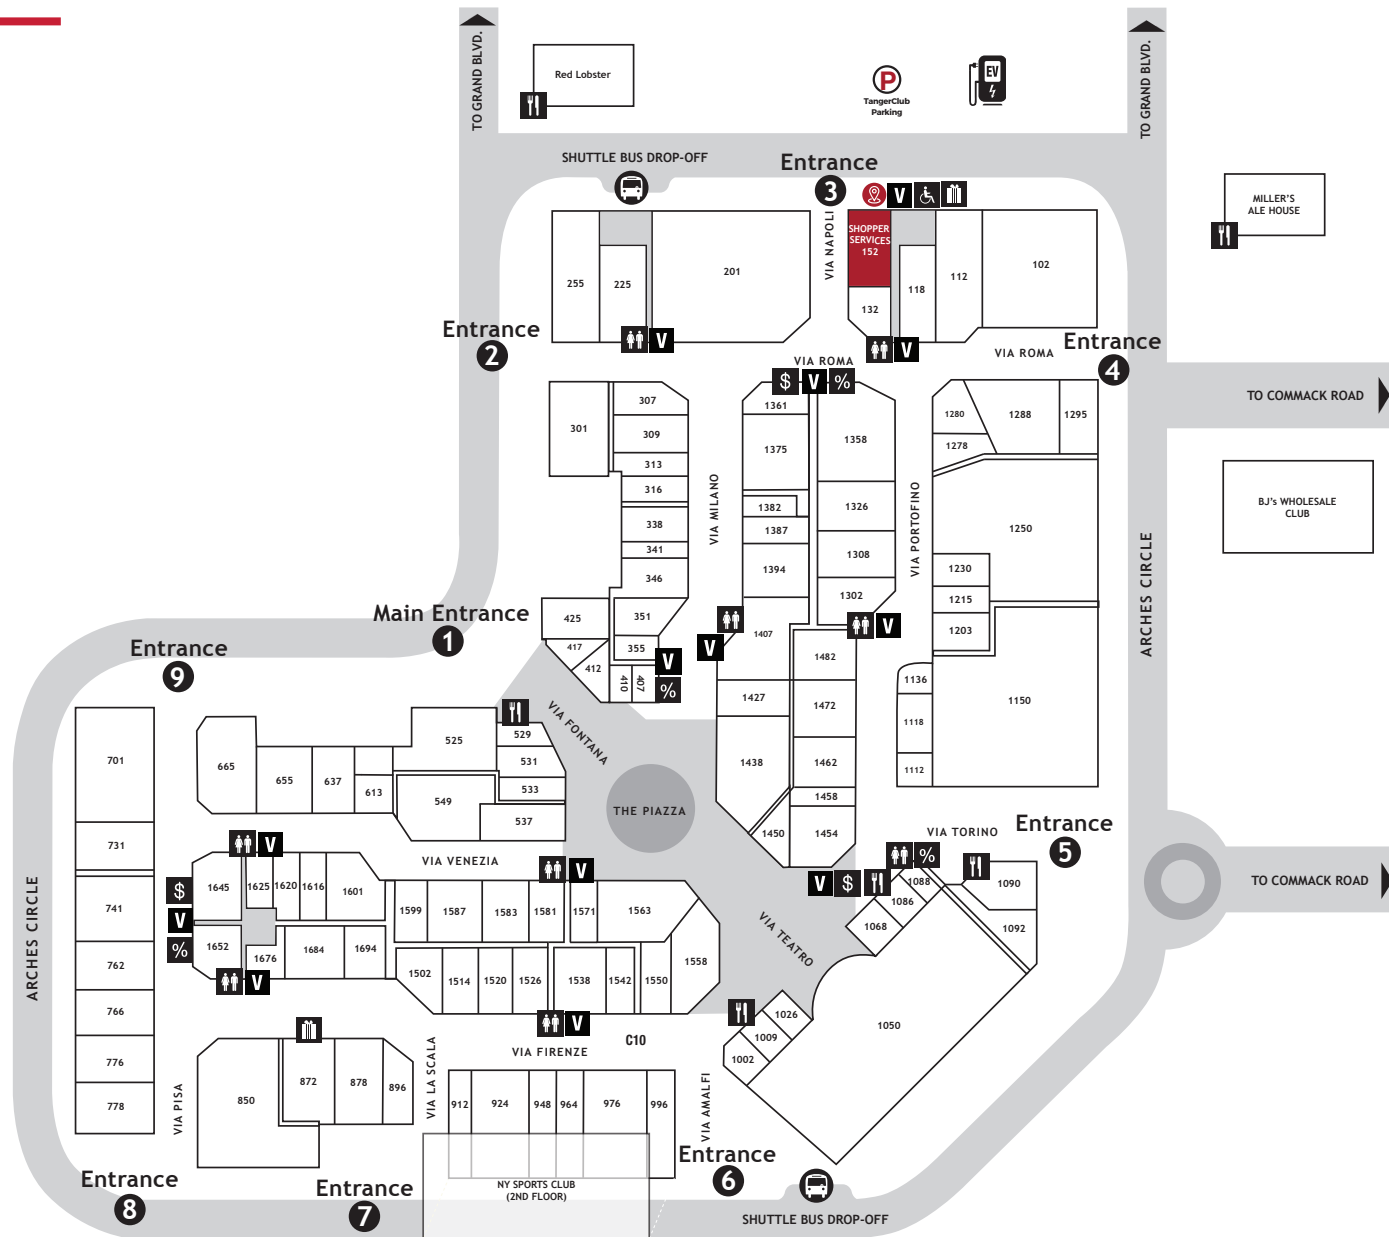

# CENTER MAP

## SERVICE LEGEND

-  SHOPPER SERVICES
-  COUPON BOOKS
-  PURCHASE GIFT CARDS
-  ATM
-  STROLLER & WHEELCHAIR
-  RESTAURANT/FOOD
-  VENDING MACHINE
-  RESTROOMS
-  ELECTRIC VEHICLE CHARGING STATIONS
-  TRAIN SHUTTLE BUS DROP-OFF/PICK-UP
-  ICE SKATING (SEASONAL)
-  FREE WI-FI CENTERWIDE

**CHILDREN'S APPAREL**

<b>525</b>	Abercrombie & Fitch	(631) 586-1701
<b>1295</b>	Adidas	(631) 242-6257
<b>1358</b>	Calvin Klein	(631) 254-8200
<b>878</b>	Carter's Babies and Kids	(631) 254-0507
<b>1302</b>	Columbia Factory Store	(631) 274-6091
<b>701</b>	Gap Factory	(631) 243-7801
<b>1514</b>	Hot Topic	(631) 242-3429
<b>537</b>	J.Crew   Crewcuts Factory	(631) 254-1272
<b>1676</b>	Janie & Jack	(631) 254-0270
<b>1581</b>	Levi's Outlet	(631) 315-6990
<b>1394</b>	Nautica Factory Store	(631) 242-7683
<b>1684</b>	The Children's Place	(631) 242-0321
<b>425</b>	Under Armour	(631) 466-9000