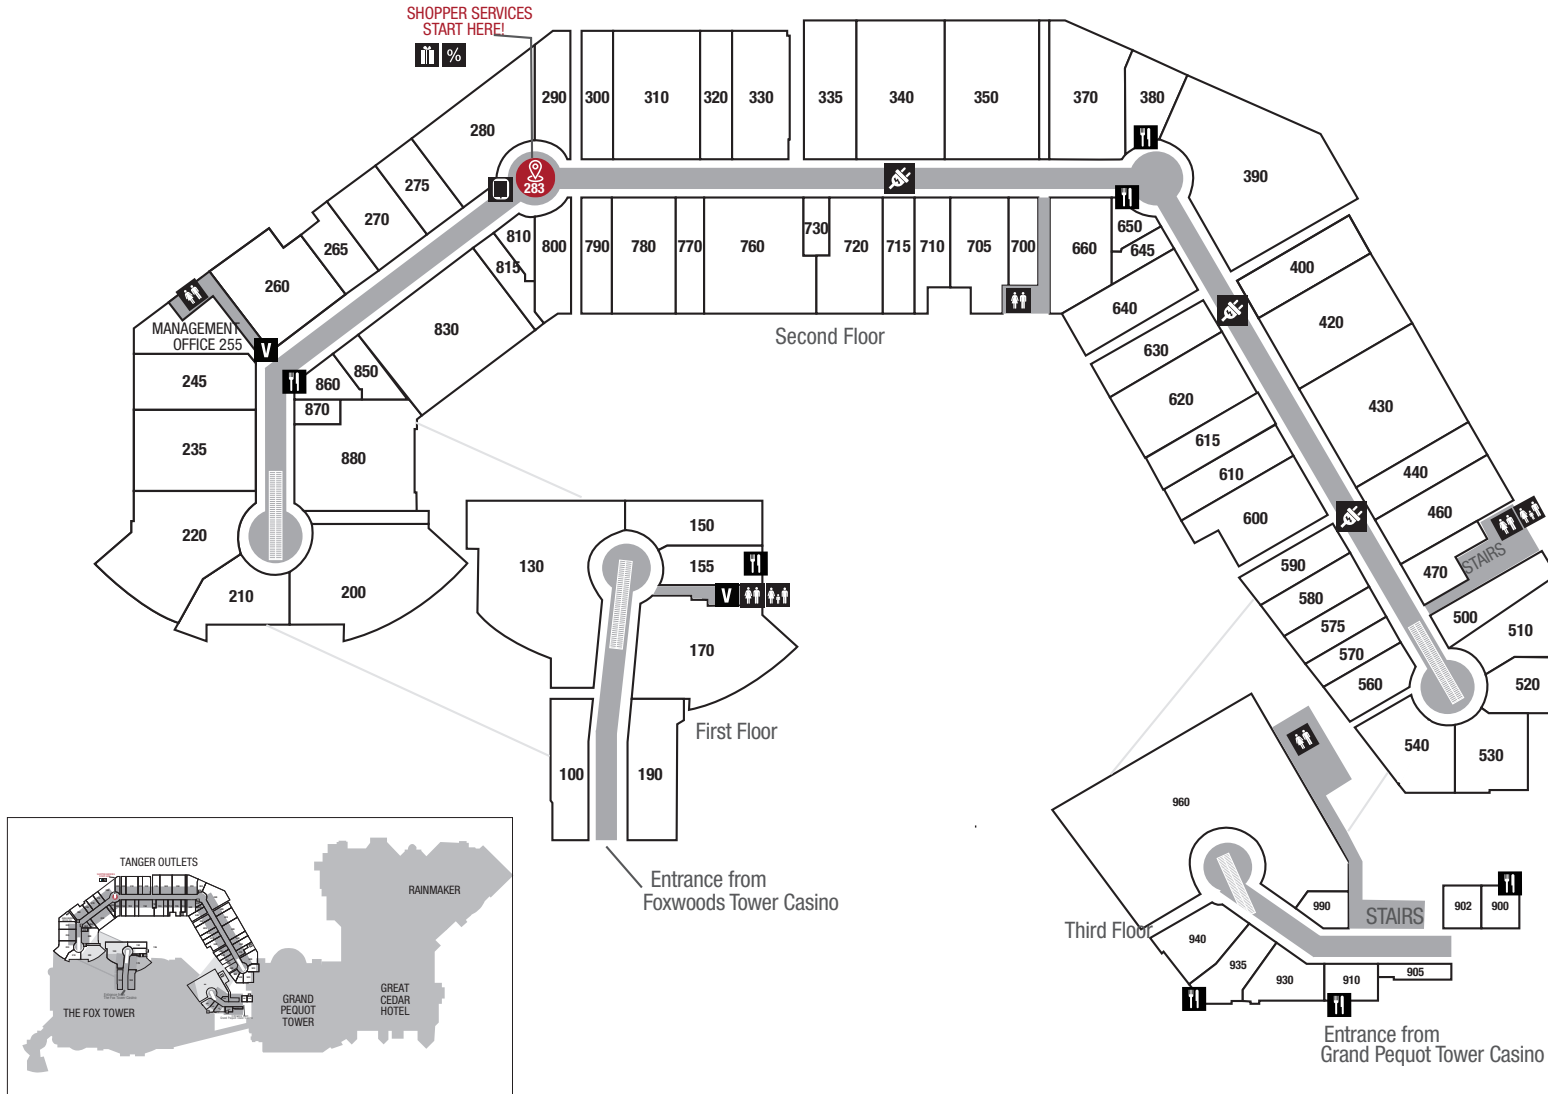

# CENTER MAP

## SERVICE LEGEND

-  SHOPPER SERVICES
-  COUPON BOOKS
-  PURCHASE GIFT CARDS
-  RESTAURANT/FOOD
-  VENDING MACHINE
-  RESTROOMS
-  FAMILY RESTROOMS
-  CHARGING STATION
-  IPAD KIOSK
-  ESCALATOR
-  FREE WI-FI CENTERWIDE

**ENTERTAINMENT**

<b>640</b>	The Gallery Selfie Museum	(860) 749-9255
------------	---------------------------	----------------

**FOOD**

<b>860</b>	Auntie Anne's / Cinnabon	(860) 934-5937
<b>902</b>	Bake Culture	(860) 629-8008
<b>930</b>	BK Lobster <b>New</b>	
<b>910</b>	Dippin Dots / Doc Popcorn	(860) 302-0672
<b>650</b>	Haagen - Dazs	(860) 383-4289
<b>380</b>	It'Sugar	(860) 222-3931
<b>155</b>	Johnny Rockets	(860) 383-2005
<b>935</b>	Panda Express	(860) 213-5281
<b>900</b>	Starbucks Coffee	(860) 213-5866