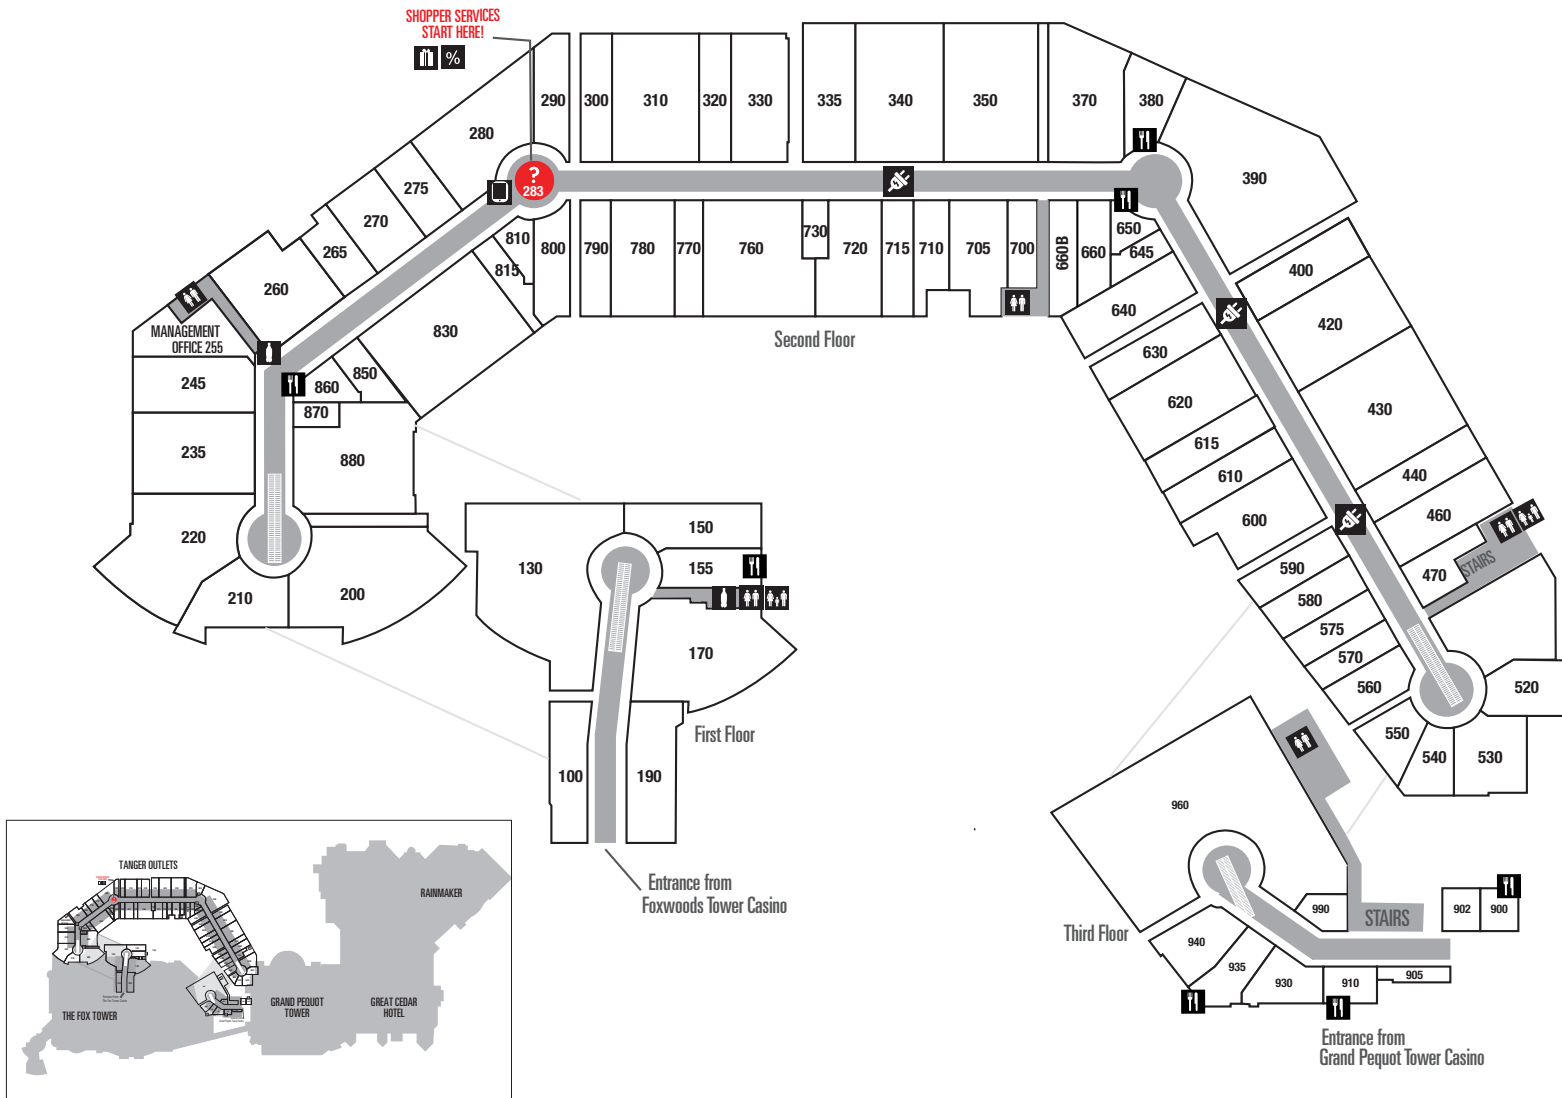

CENTER MAP

SERVICE LEGEND

-  SHOPPER SERVICES
-  COUPON BOOKS
-  PURCHASE GIFT CARDS
-  RESTAURANT/FOOD
-  VENDING MACHINE
-  RESTROOMS
-  FAMILY RESTROOMS
-  CHARGING STATION
-  IPAD KIOSK
-  ESCALATOR
-  FREE WI-FI CENTERWIDE

FOOD

860	Auntie Anne's Pretzel Perfect	(860) 934-5937
Kiosk C1	Auntie Anne's Pretzel Perfect New	(860) 934-5937
910	Dippin Dots / Doc Popcorn	(860) 213-5569
380	IT'SUGAR	(860) 222-3931
155	Johnny Rockets	(860) 383-2005
935	Panda Express	(860) 213-5281
902	Stage Deli	(860) 383-2658
900	Starbucks Coffee New	(860) 213-5866