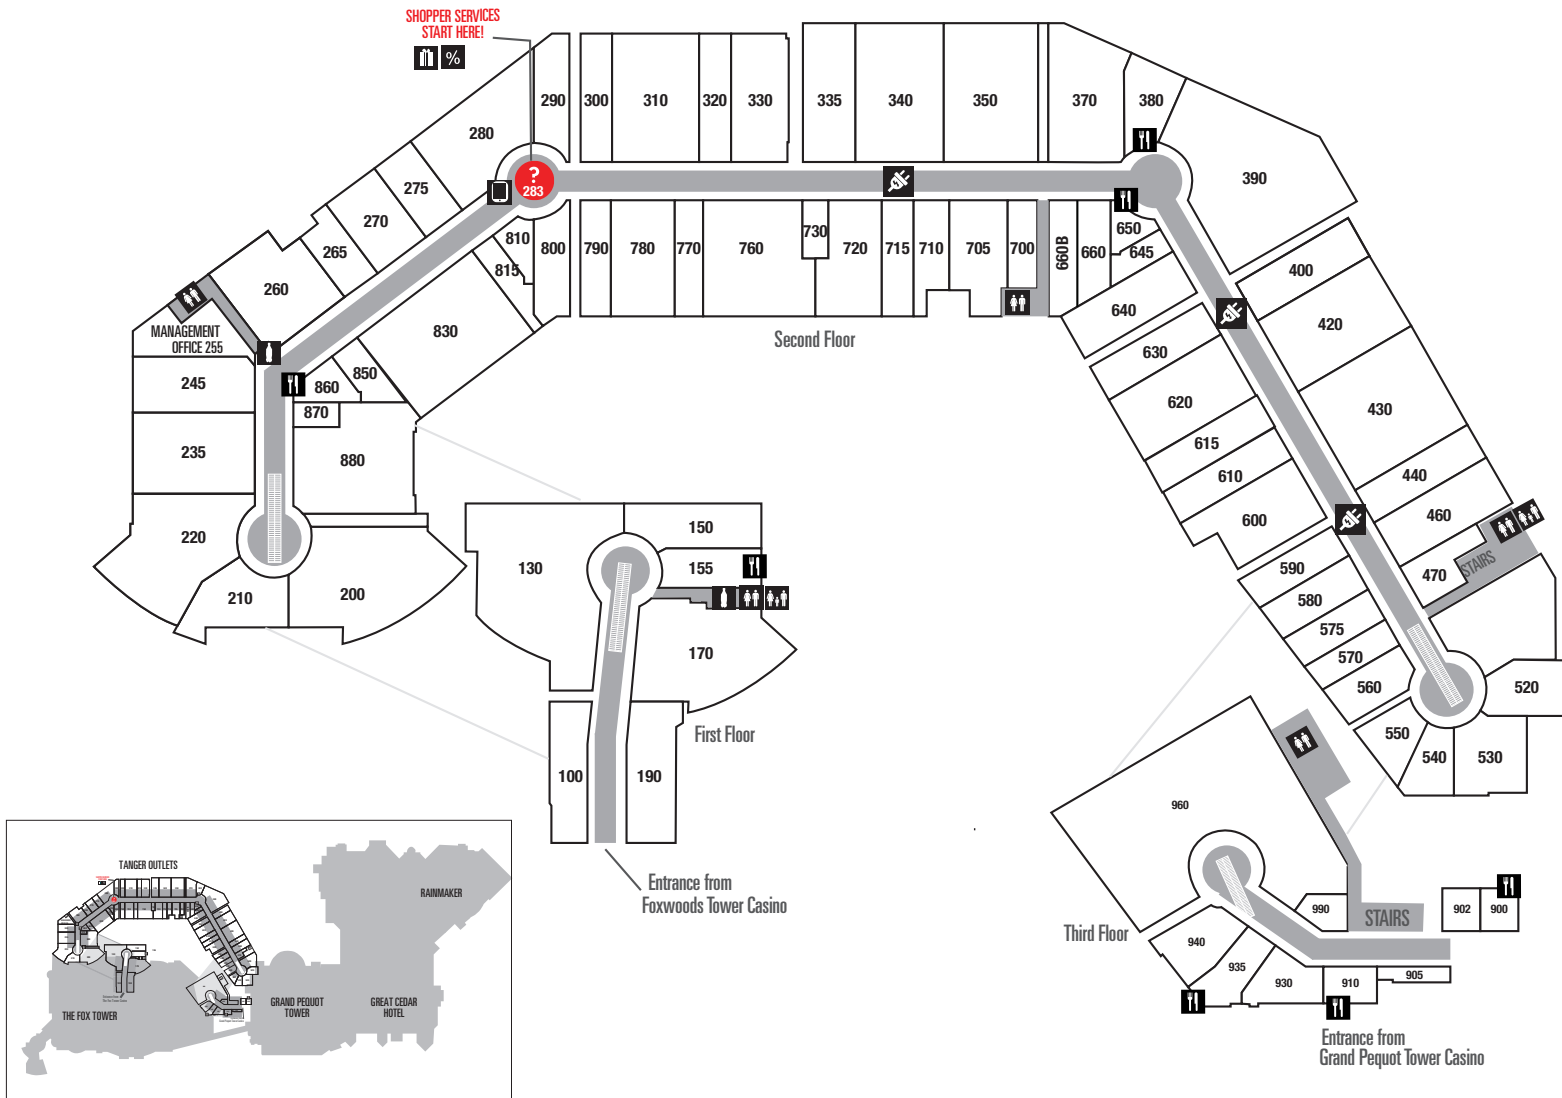

CENTER MAP

SERVICE LEGEND

-  SHOPPER SERVICES
-  COUPON BOOKS
-  PURCHASE GIFT CARDS
-  RESTAURANT/FOOD
-  VENDING MACHINE
-  RESTROOMS
-  FAMILY RESTROOMS
-  CHARGING STATION
-  IPAD KIOSK
-  ESCALATOR
-  FREE WI-FI CENTERWIDE

CHILDREN'S APPAREL

310	Columbia Factory Store	(860) 319-8007
350	Gap Factory Store	(860) 213-5410
790	Gymboree Outlet	(860) 383-4759
960	H&M	(855) 466-7467
420	J.Crew Factory	(860) 213-5064
390	Nike Factory Store	(860) 383-2890
130	Old Navy Outlet	(860) 383-2807
200	Tommy Hilfiger	(860) 383-2860
760	Under Armour	(860) 237-6031
520	Vineyard Vines	(860) 222-3185