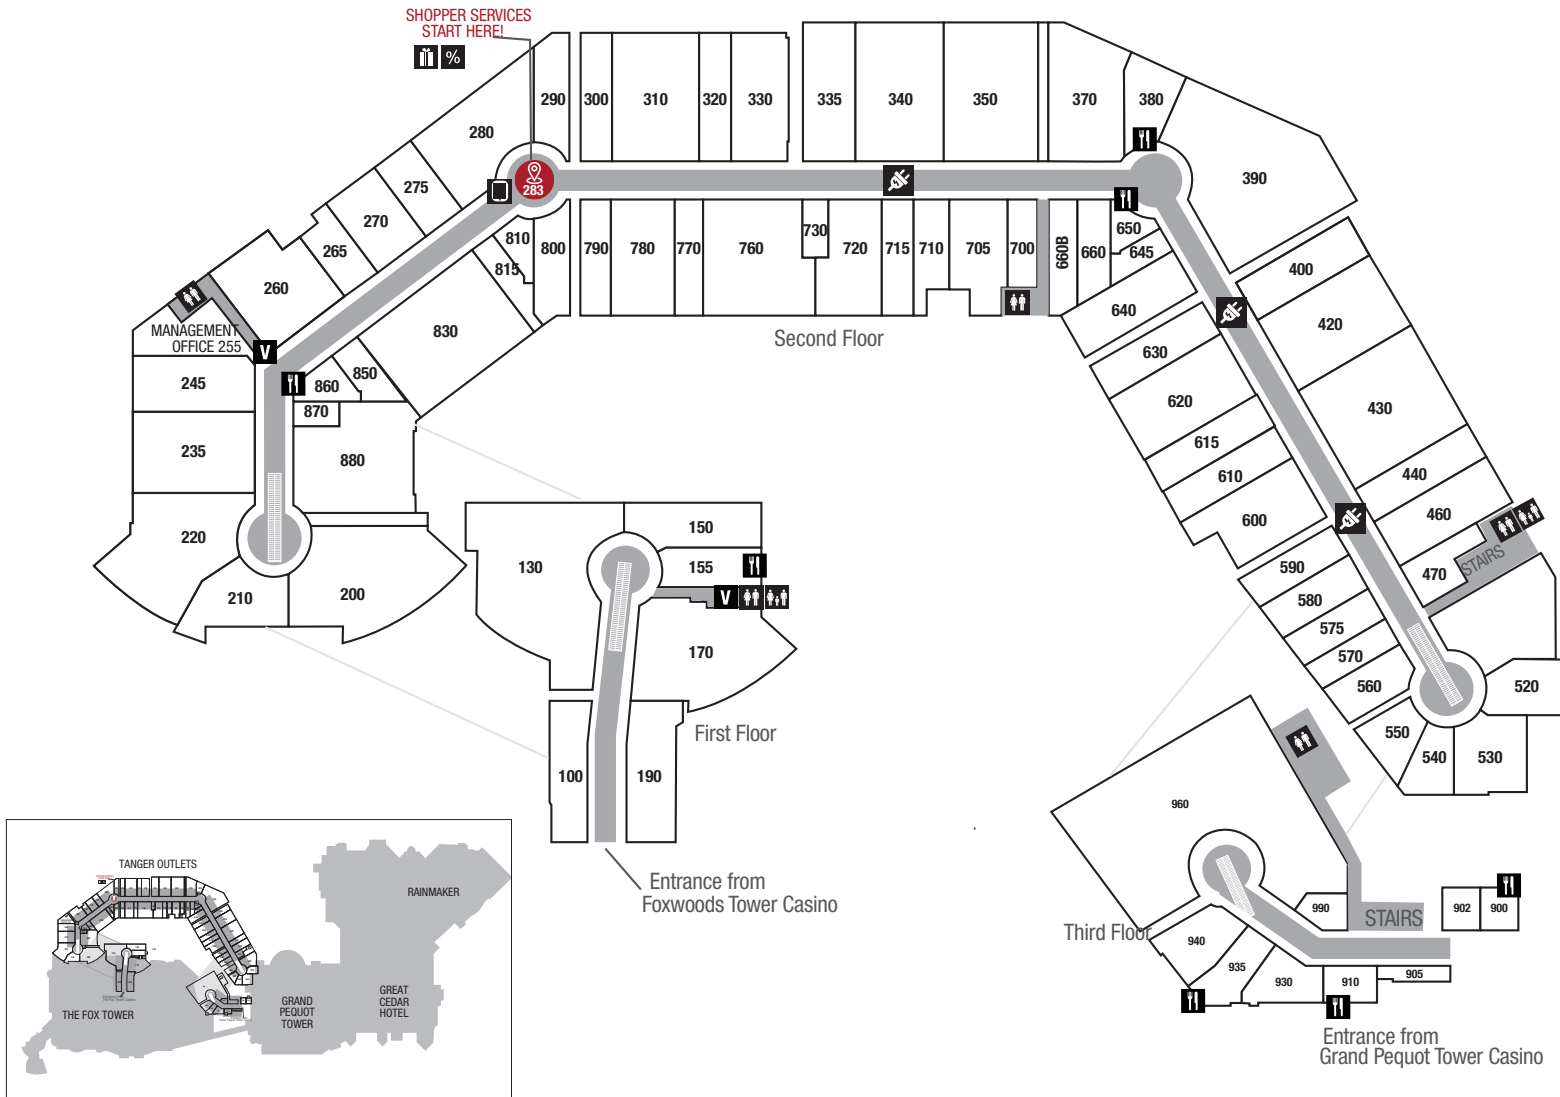

CENTER MAP

SERVICE LEGEND

-  SHOPPER SERVICES
-  COUPON BOOKS
-  PURCHASE GIFT CARDS
-  RESTAURANT/FOOD
-  VENDING MACHINE
-  RESTROOMS
-  FAMILY RESTROOMS
-  CHARGING STATION
-  IPAD KIOSK
-  ESCALATOR
-  FREE WI-FI CENTERWIDE

FOOD

860	Auntie Anne's Pretzel Perfect	(860) 934-5937
Kiosk C1	Auntie Anne's Pretzel Perfect	New (860) 934-5937
910	Dippin Dots / Doc Popcorn	(860) 213-5569
380	IT'SUGAR	(860) 222-3931
155	Johnny Rockets	(860) 383-2005
935	Panda Express	(860) 213-5281
930	Suola Vecchia	Coming Soon
902	Stage Deli	(860) 383-2658
900	Starbucks Coffee	(860) 213-5866