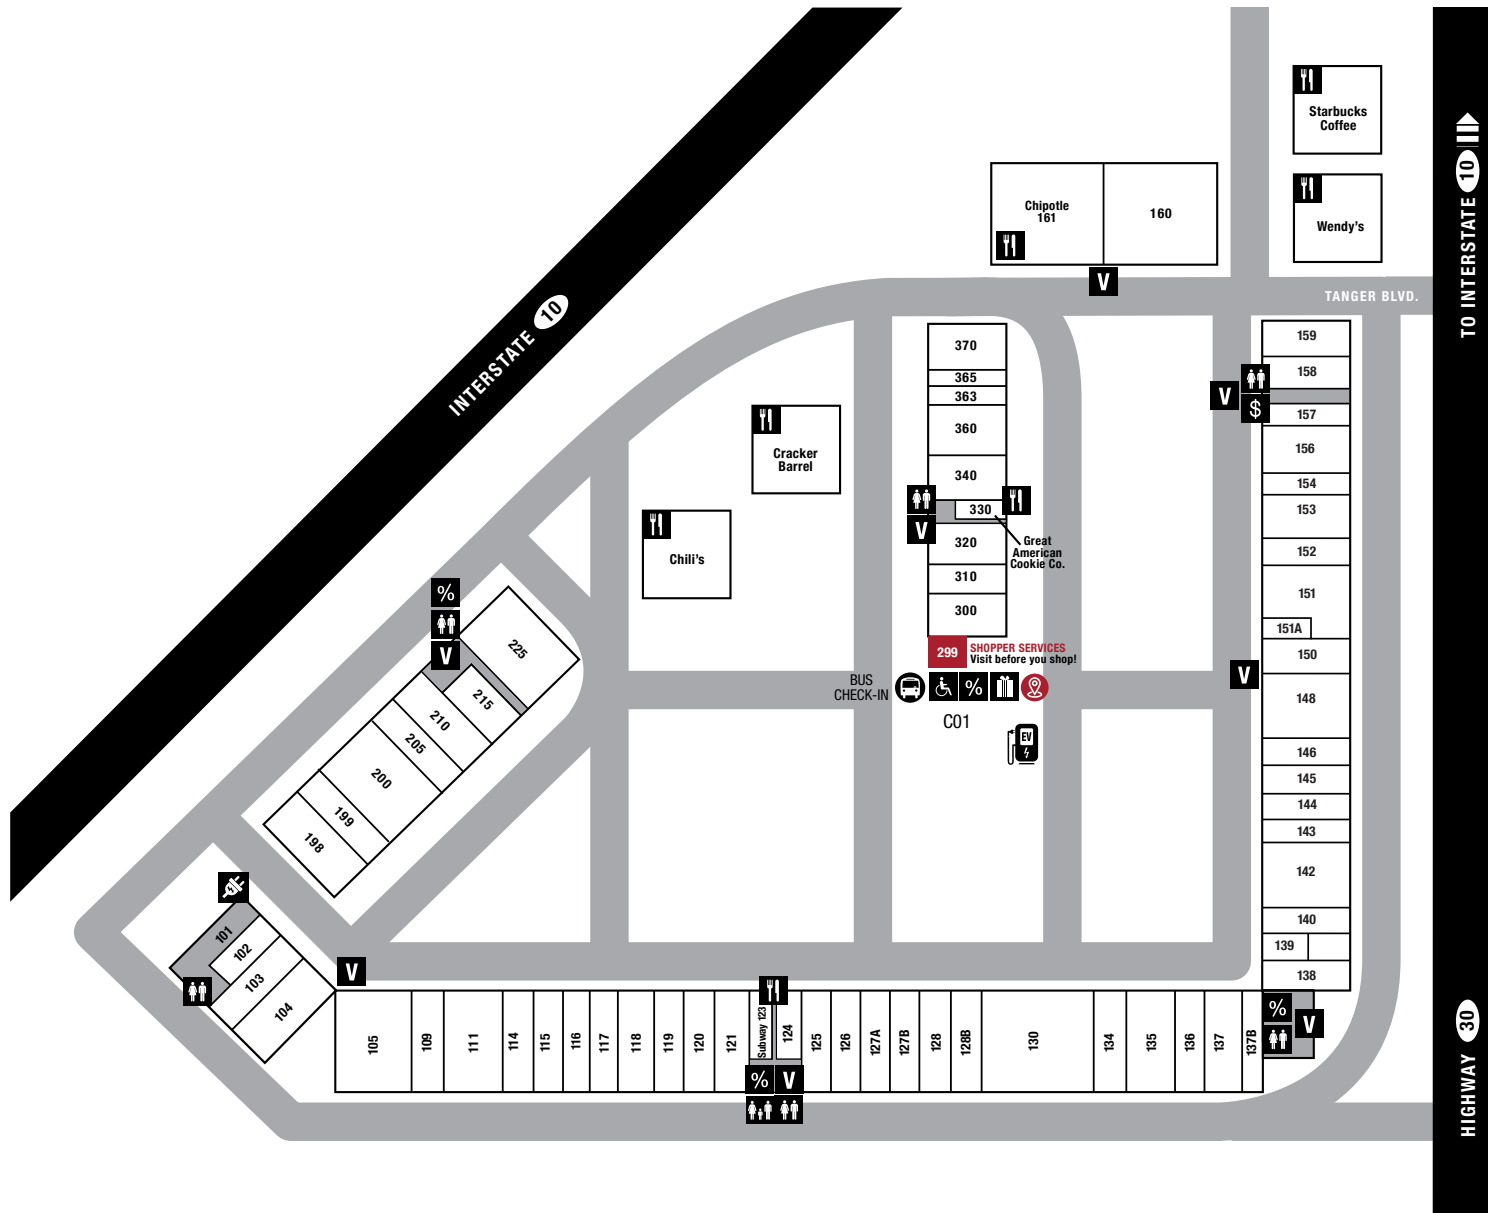

# CENTER MAP

## SERVICE LEGEND

-  SHOPPER SERVICES
-  COUPON BOOKS
-  PURCHASE GIFT CARDS
-  ATM
-  STROLLER & WHEELCHAIR
-  RESTAURANT/FOOD
-  VENDING MACHINE
-  RESTROOMS
-  FAMILY RESTROOMS
-  CHARGING STATION
-  ELECTRIC VEHICLE CHARGING STATIONS

<b>320</b>	Under Armour	(225) 644-0029
<b>126</b>	Van Heusen	(225) 644-6153
<b>160</b>	VF Outlet	(225) 647-0596
<b>115</b>	Wilsons Leather	(225) 647-9260

**CHILDREN'S APPAREL**

<b>104</b>	Carter's Babies and Kids	(225) 647-7461
<b>200</b>	Gap Outlet	(225) 647-6585
<b>300</b>	J.Crew   Crewcuts Factory	(225) 644-4412
<b>127B</b>	Justice	(225) 644-8766
<b>105</b>	Old Navy Outlet	(225) 647-9900
<b>118</b>	Polo Ralph Lauren Children's Factory Store	(225) 644-0424
<b>156</b>	The Children's Place	(225) 304-5642
<b>320</b>	Under Armour	(225) 644-0029
<b>160</b>	VF Outlet	(225) 647-0596