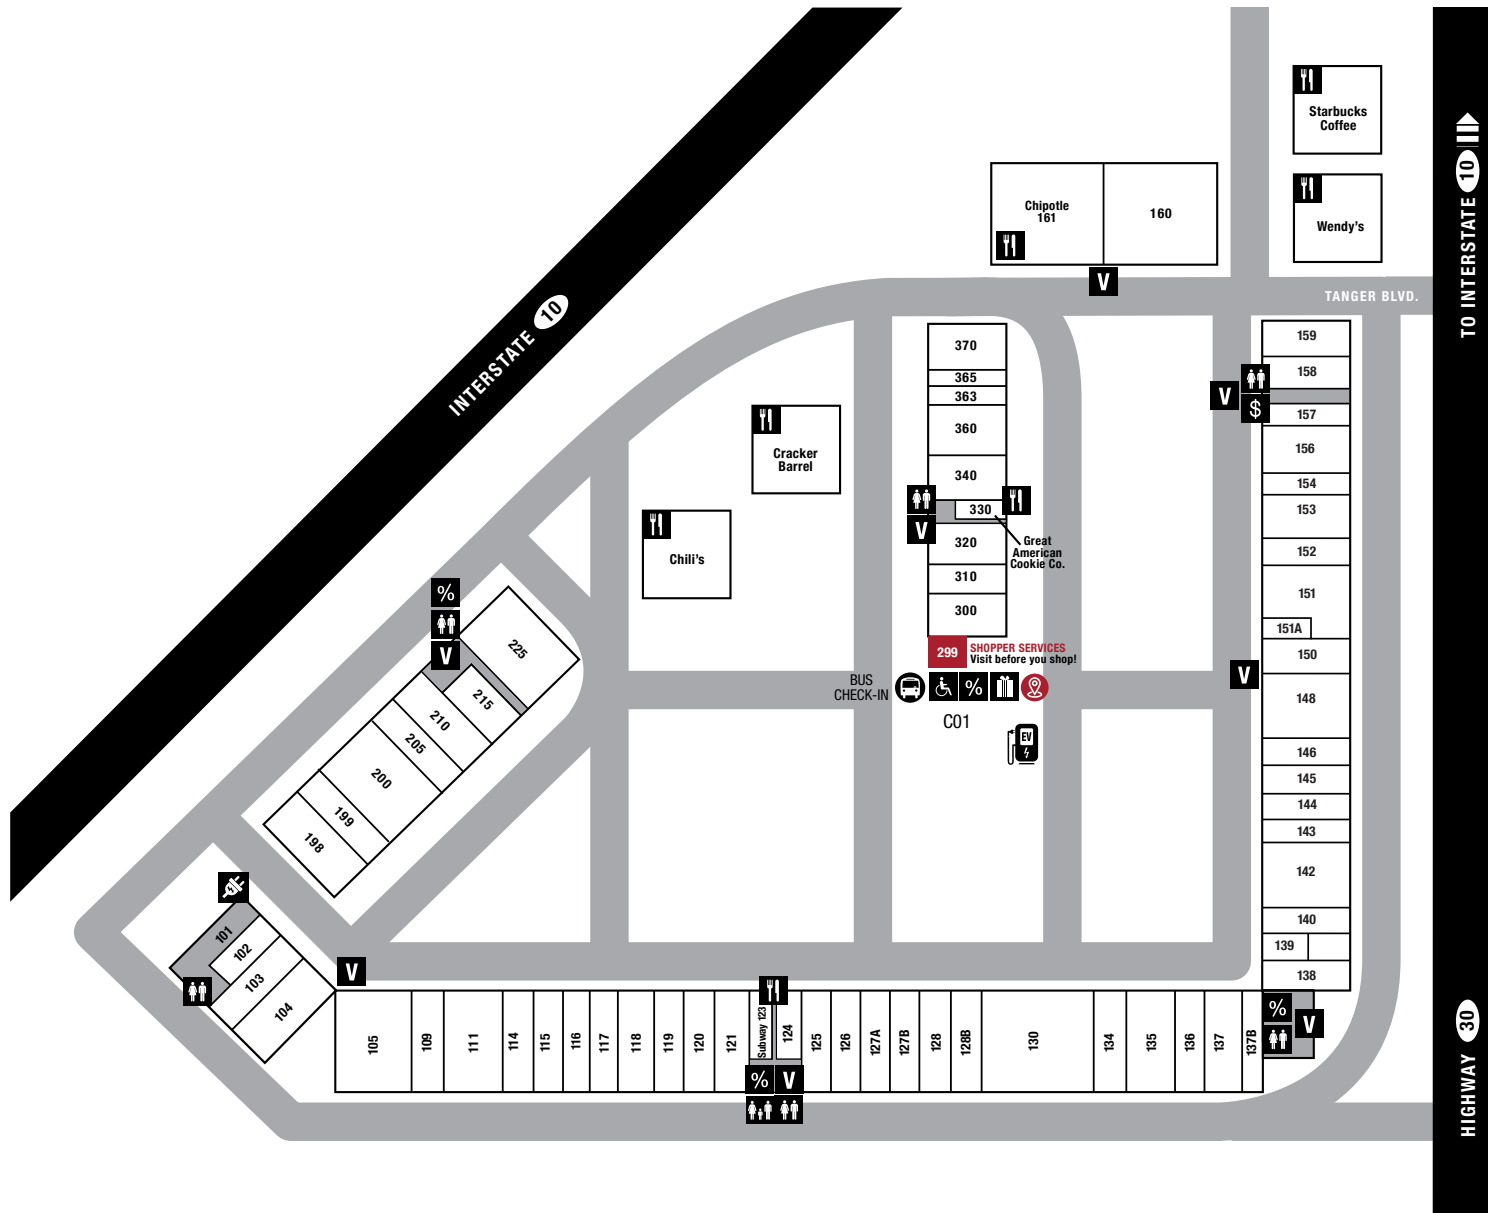

CENTER MAP

SERVICE LEGEND

-  SHOPPER SERVICES
-  COUPON BOOKS
-  PURCHASE GIFT CARDS
-  ATM
-  STROLLER & WHEELCHAIR
-  RESTAURANT/FOOD
-  VENDING MACHINE
-  RESTROOMS
-  FAMILY RESTROOMS
-  CHARGING STATION
-  ELECTRIC VEHICLE CHARGING STATIONS

320	Under Armour	(225) 644-0029
126	Van Heusen	(225) 644-6153
160	VF Outlet	(225) 647-0596
115	Wilsons Leather	(225) 647-9260

CHILDREN'S APPAREL

104	Carter's Babies and Kids	(225) 647-7461
200	Gap Outlet	(225) 647-6585
300	J.Crew Crewcuts Factory	(225) 644-4412
127B	Justice	(225) 644-8766
105	Old Navy Outlet	(225) 647-9900
118	Polo Ralph Lauren Children's Factory Store	(225) 644-0424
156	The Children's Place	(225) 304-5642
320	Under Armour	(225) 644-0029
160	VF Outlet	(225) 647-0596