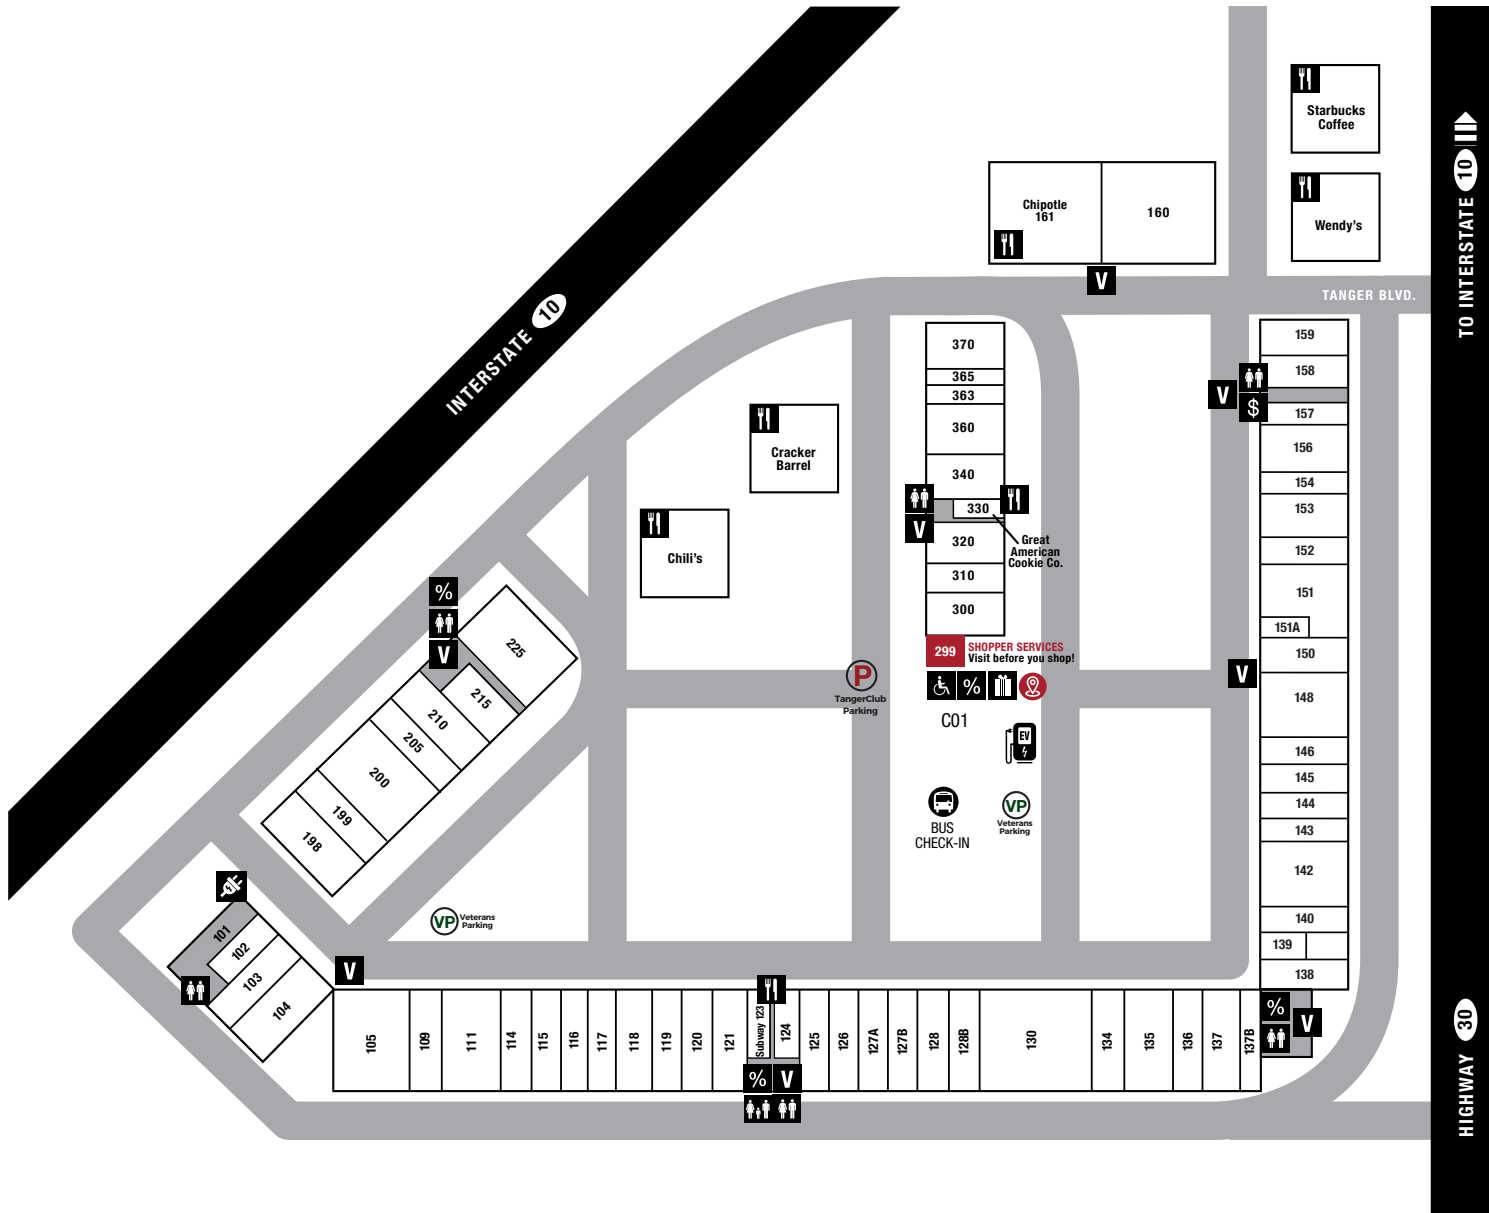

# CENTER MAP

## SERVICE LEGEND

-  SHOPPER SERVICES
-  COUPON BOOKS
-  PURCHASE GIFT CARDS
-  ATM
-  STROLLER & WHEELCHAIR
-  RESTAURANT/FOOD
-  VENDING MACHINE
-  RESTROOMS
-  FAMILY RESTROOMS
-  CHARGING STATION
-  ELECTRIC VEHICLE CHARGING STATIONS

<b>121</b>	Victoria's Secret	(225) 644-9817
<b>199</b>	Xclusive Curves Bridal	(255) 372-4401

**CHILDREN'S APPAREL**

<b>104</b>	Carter's   OshKosh	(225) 647-7461
<b>136</b>	Champion	(225) 647-4022
<b>200</b>	Gap Outlet	(225) 647-6585
<b>300</b>	J.Crew Factory	(225) 644-4412
<b>105</b>	Old Navy Outlet	(225) 647-9900
<b>118</b>	Polo Ralph Lauren Children's Factory Store	(225) 644-0424
<b>154</b>	Southern Marsh	(225) 644-9080
<b>156</b>	The Children's Place	(225) 304-5642
<b>320</b>	Under Armour	(225) 644-0029