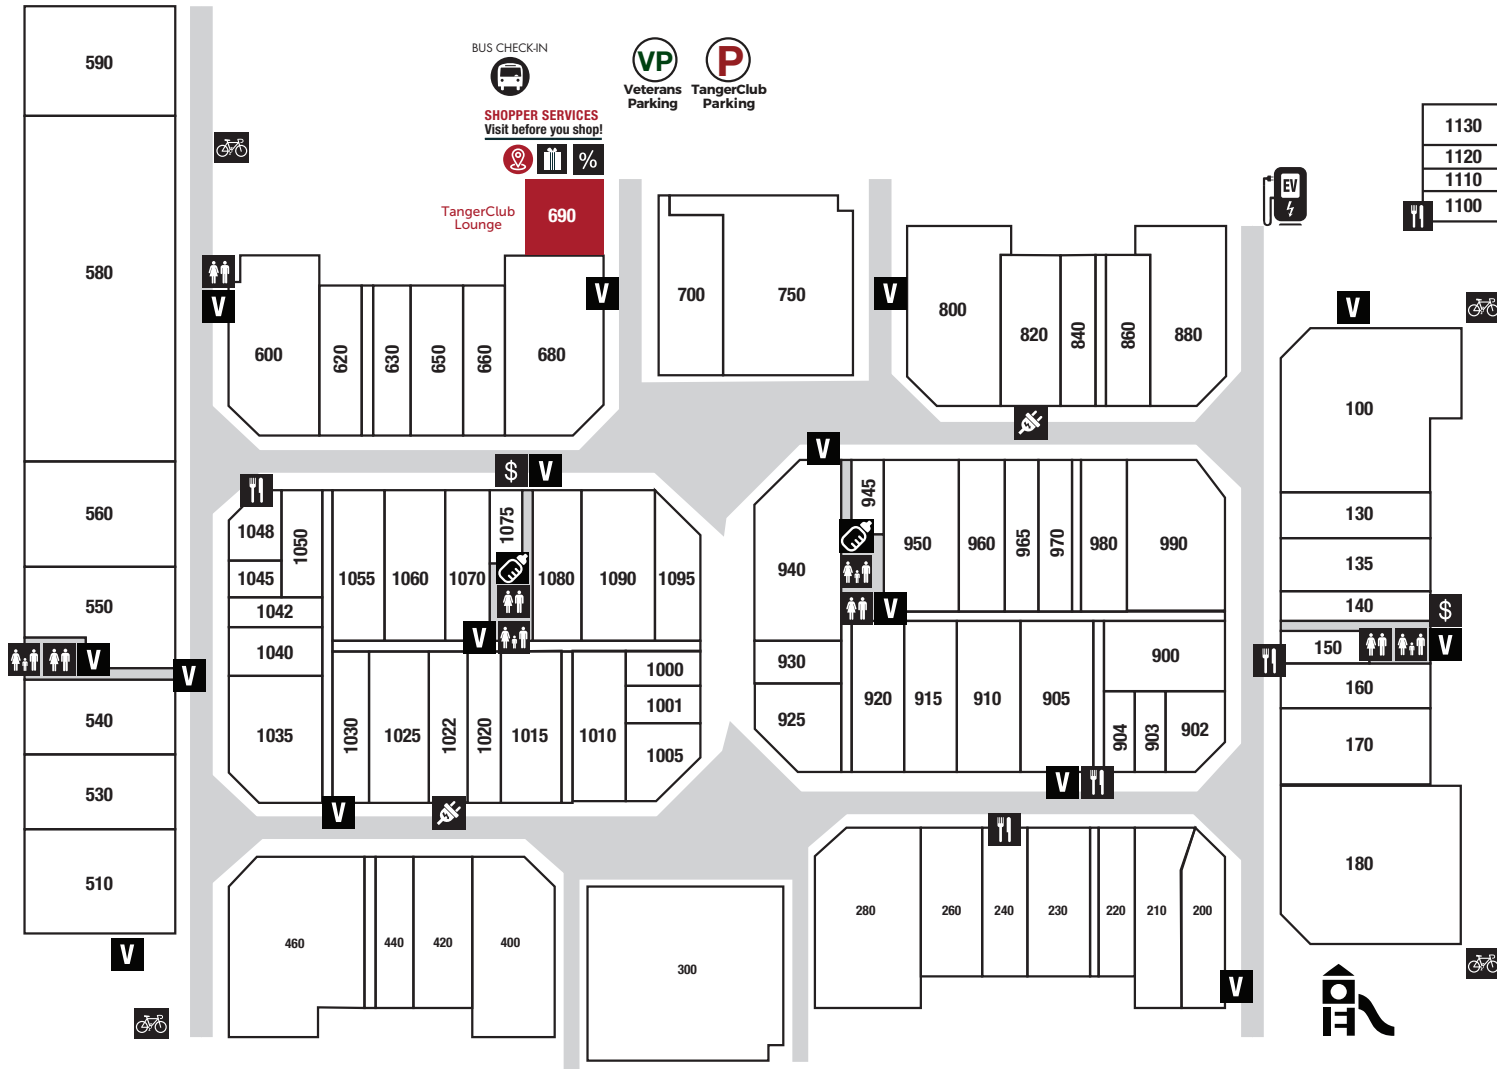

CENTER MAP

SERVICE LEGEND

-  SHOPPER SERVICES
-  COUPON BOOKS
-  PURCHASE GIFT CARDS
-  ATM
-  STROLLER & WHEELCHAIR
-  RESTAURANT/FOOD
-  VENDING MACHINE
-  RESTROOMS
-  MOTHERS ROOM
-  CHARGING STATION
-  ELECTRIC VEHICLE CHARGING STATIONS
-  BUS LOADING ZONE
-  CHILDREN'S PLAY AREA

APPAREL

880	Adidas	(616) 583-1901
230	Aerie	(616) 730-7098
560	American Eagle Outfitters	(616) 583-0831
680	Banana Republic Factory	(616) 583-1692
820	Brooks Brothers Factory Store	(616) 583-0706
950	Calvin Klein	(616) 583-0832
925	Coach	(616) 878-4558
590	Columbia Factory Store	(616) 222-0172
220	Evie and Lucas Boutique New	(616) 550-4474
600	Express Factory Outlet	(616) 277-7093
1050	Francesca's	(616) 583-9248
280	Gap Factory	(616) 583-1196
910	Guess Factory Store	(616) 583-1547
580	H&M	(855) 466-7467
530	Hanesbrands	(616) 583-0816
940	J.Crew Factory	(616) 583-0873
1070	Johnston & Murphy	(616) 878-4168
1080	Just Cozy	

CHILDREN'S APPAREL

880	Adidas	(616) 583-1901
210	Carter's Babies and Kids	(616) 583-0026
590	Columbia Factory Store	(616) 222-0172
280	Gap Factory	(616) 583-1196
910	Guess Factory Store	(616) 583-1547
580	H&M	(855) 466-7467
530	Hanesbrands	(616) 583-0816
940	J.Crew Factory	(616) 583-0873
260	Levi's Outlet	(616) 583-0724
540	Maurices	(616) 583-0870
300	Nike Factory Store	(616) 583-0754
180	Old Navy Outlet	(616) 583-0492
200	OshKosh B'gosh	(616) 583-0026
800	Tommy Hilfiger	(616) 878-4176
100	Under Armour	(616) 226-5092

880	Adidas	(616) 583-1901
925	Coach	(616) 878-4558
590	Columbia Factory Store	(616) 222-0172
170	Famous Footwear Outlet	(616) 730-7056
910	Guess Factory Store	(616) 583-1547
1070	Johnston & Murphy	(616) 878-4168
1020	Journeys	(616) 583-0203
540	Maurices	(616) 583-0870
130	Merrell	(616) 878-5655
1015	Mountain Warehouse	(616) 583-9348