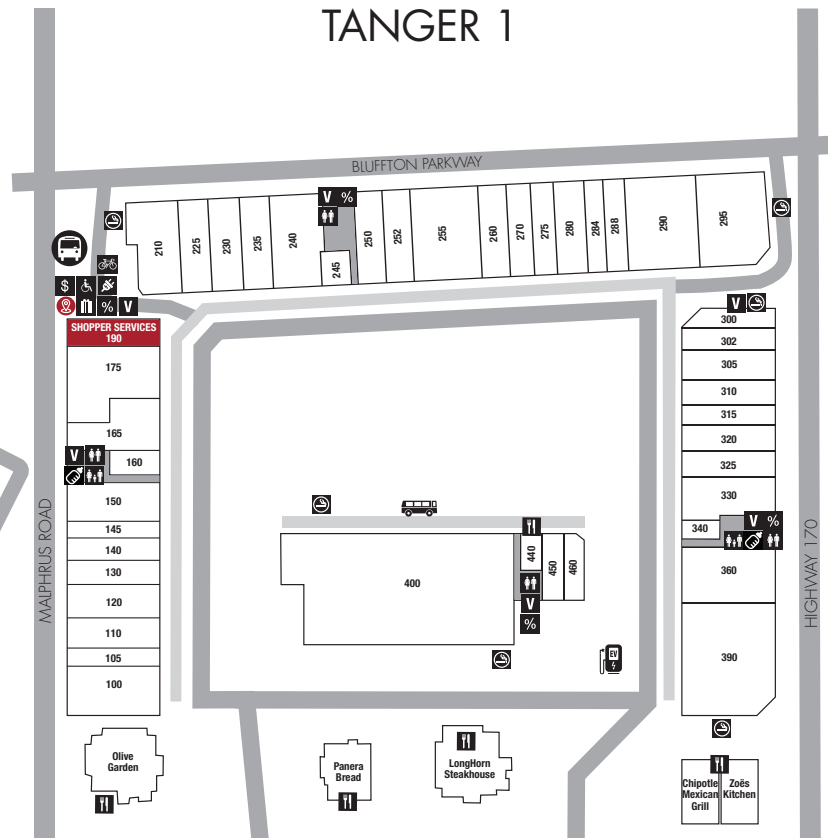

CENTER MAP

SERVICE LEGEND

- SHOPPER SERVICES
- PURCHASE GIFT CARDS
- VENDING MACHINE
- MOTHERS ROOM
- BUS CHECK-IN
- SMOKING PERMITTED IN DESIGNATED LOCATIONS ONLY
- ATM
- STROLLER & WHEELCHAIR
- RESTROOMS
- BIKE RACK
- SHOPPER SHUTTLE
- FREE WI-FI CENTERWIDE
- COUPON BOOKS
- RESTAURANT/FOOD
- FAMILY RESTROOMS
- CHARGING STATION
- ELECTRIC VEHICLE CHARGING STATION

TANGER 2

TANGER 1

HIGHWAY 278

← HILTON HEAD ISLAND, SC

← HIGHWAY 278 - 1 MILE BETWEEN CENTERS →

SAVANNAH, GA →

ACCESSORIES & JEWELRY

F100	Aerie	New	(843) 949-6006
F140 II	Claire's		(843) 836-3177
A160 II	Coach		(843) 837-2772
252 I	Cole Haan Outlet		(843) 706-2645
F200 II	Columbia Factory Store		(843) 837-1911
110 I	Ecco		(843) 837-3500
E150 II	H&M		(855) 466-7467
360 I	J.Crew Crewcuts Factory		(843) 836-1911
C180 II	Johnston & Murphy		(843) 837-8844
B140 II	Justice		(843) 836-9841
302 I	Kate Spade New York		(843) 815-5283
320 I	Kay Jewelers Outlet		(843) 706-2450
210 I	Lane Bryant Outlet		(843) 837-5117
230 I	Levi's Outlet		(843) 837-2771
G130 II	LOFT Outlet		(843) 837-1914
315 I	Michael Kors		(843) 836-3400
C170	My Secret Closet		(843) 757-0308
C110 II	Narwhal Gifts		(843) 321-9380
C102 II	New York & Company Outlet		(843) 836-3220
140 I	Oakley Vault		(843) 757-5811
460 I	Pandora		(843) 837-2211
390 I	Polo Ralph Lauren Factory Store		(843) 836-9975
400 I	Saks Fifth Avenue OFF 5TH		(843) 815-2717
160 I	Southern Shades		(843) 815-2320
300 II	Spartina 449	New	(843) 705-7039
F145 II	Spartina 449		(843) 815-2379
340 I	Sunglass Hut		(843) 706-2332
F130 II	Sunglass Hut		(843) 815-8118
288 I	Swarovski		(843) 757-4499
330 I	Talbots Outlet		(843) 837-4500
130 I	Talbots Woman		(843) 815-2918
250 I	Vera Bradley		(843) 836-2100
280 I	Vineyard Vines		(843) 815-5393
270 I	White House Black Market		(843) 837-4140
284 I	Worth New York		(843) 837-1907
C220 II	Zales The Diamond Store Outlet		(843) 815-2894