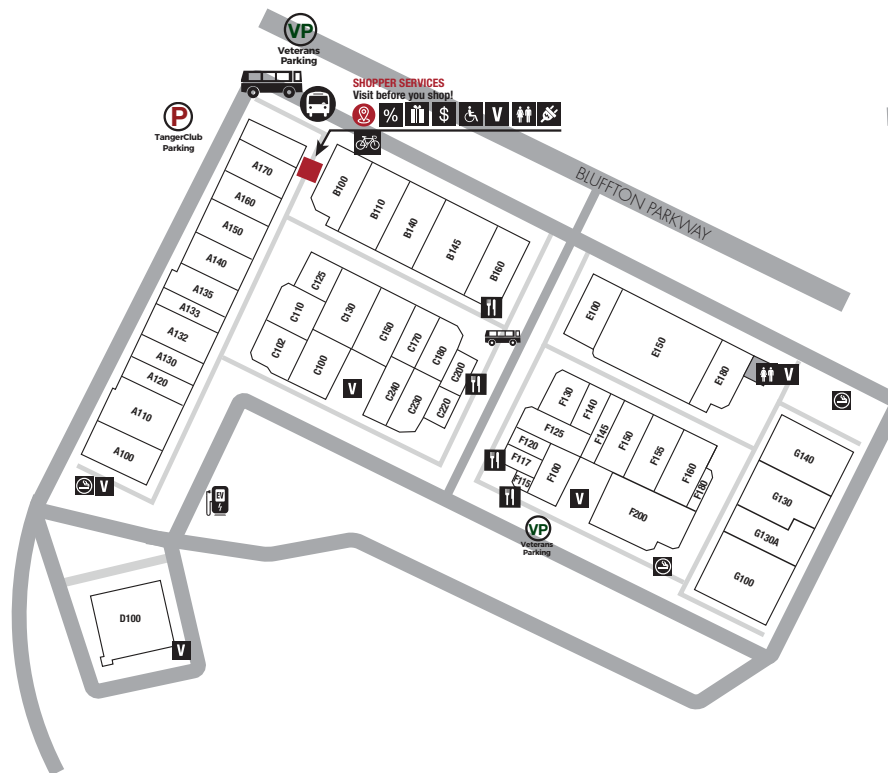

CENTER MAP

SERVICE LEGEND

- | | | | | | |
|------------------|-----------------------|------------------|------------------|-----------------------------------|--|
| SHOPPER SERVICES | PURCHASE GIFT CARDS | VENDING MACHINE | MOTHERS ROOM | BUS CHECK-IN | SMOKING PERMITTED IN DESIGNATED LOCATIONS ONLY |
| ATM | STROLLER & WHEELCHAIR | RESTROOMS | BIKE RACK | SHOPPER SHUTTLE | FREE WI-FI CENTERWIDE |
| COUPON BOOKS | RESTAURANT/FOOD | FAMILY RESTROOMS | CHARGING STATION | ELECTRIC VEHICLE CHARGING STATION | |

TANGER 2

TANGER 1

← HILTON HEAD ISLAND, SC

← HIGHWAY 278 – 1 MILE BETWEEN CENTERS →

SAVANNAH, GA →

ACCESSORIES & JEWELRY

F100 II	Aerie	(843) 949-6006
F140 II	Claire's	(843) 836-3177
A160 II	Coach	(843) 837-2772
252 I	Cole Haan Outlet	(843) 706-2645
F200 II	Columbia Factory Store	(843) 837-1911
110 I	Ecco	(843) 837-3500
E150 II	H&M	(855) 466-7467
360 I	J.Crew Crewcuts Factory	(843) 836-1911
C180 II	Johnston & Murphy	(843) 837-8844
302 I	Kate Spade New York	(843) 815-5283
320 I	Kay Jewelers Outlet	(843) 706-2450
230 I	Levi's Outlet	(843) 837-2771
G130 II	LOFT Outlet	(843) 837-1914
315 I	Michael Kors	(843) 836-3400
C110 II	Narwhal Gifts	(843) 321-9380
B100 II	Nike Factory Store	(843) 837-6453
140 I	Oakley Vault	(843) 757-5811
460 I	Pandora	(843) 837-2211
390 I	Polo Ralph Lauren Factory Store	(843) 836-9975
400 I	Saks Fifth Avenue OFF 5TH	(843) 815-2717
300 I	Spartina 449	(843) 705-7039
F145 II	Spartina 449	(843) 815-2379
340 I	Sunglass Hut	(843) 706-2332
F130 II	Sunglass Hut	(843) 815-8118
288 I	Swarovski	(843) 757-4499
330 I	Talbots Outlet	(843) 837-4500
130 I	Talbots Woman	(843) 815-2918
C100 II	The Uniform Outlet	(843) 837-5115
305 I	Van Heusen Izod	(843) 836-9986
250 I	Vera Bradley	(843) 836-2100
280 I	Vineyard Vines	(843) 815-5393
270 I	White House Black Market	(843) 837-4140
C220 II	Zales The Diamond Store Outlet	(843) 815-2894