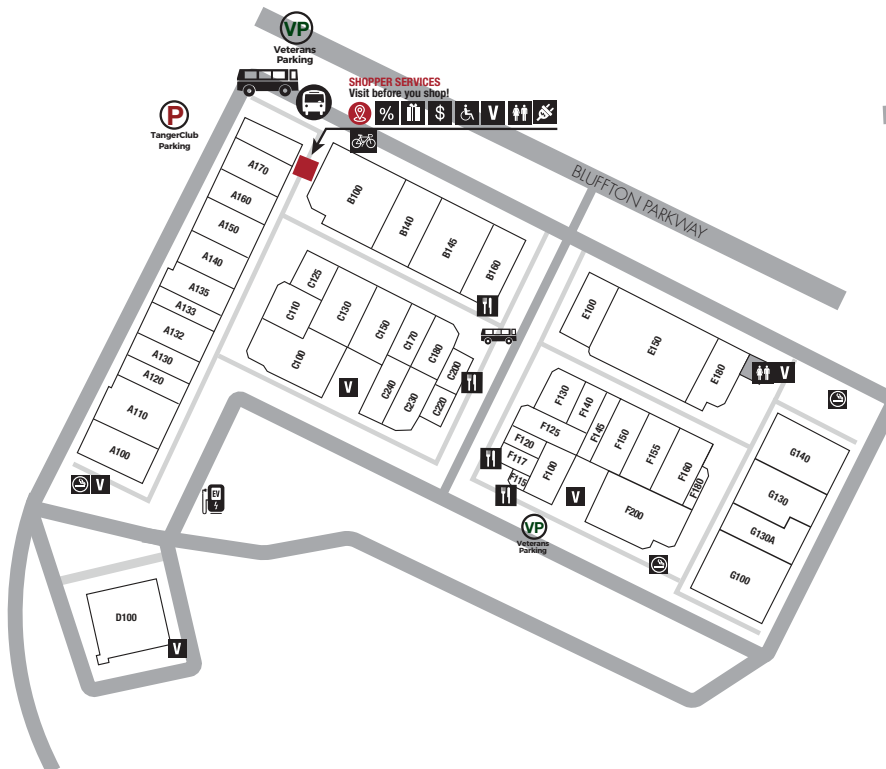

CENTER MAP

SERVICE LEGEND

- | | | | | | |
|------------------|-----------------------|------------------|------------------|-----------------------------------|--|
| SHOPPER SERVICES | PURCHASE GIFT CARDS | VENDING MACHINE | MOTHERS ROOM | BUS CHECK-IN | SMOKING PERMITTED IN DESIGNATED LOCATIONS ONLY |
| ATM | STROLLER & WHEELCHAIR | RESTROOMS | BIKE RACK | SHOPPER SHUTTLE | FREE WI-FI CENTERWIDE |
| COUPON BOOKS | RESTAURANT/FOOD | FAMILY RESTROOMS | CHARGING STATION | ELECTRIC VEHICLE CHARGING STATION | |

TANGER 2

TANGER 1

HIGHWAY 278

← HILTON HEAD ISLAND, SC

← HIGHWAY 278 - 1 MILE BETWEEN CENTERS →

SAVANNAH, GA →

ACCESSORIES & JEWELRY

F100 II	Aerie	(843) 949-6006
284 I	Beaufort Belle	(843) 706-2355
F140 II	Claire's	(843) 836-3177
A160 II	Coach	(843) 837-2772
252 I	Cole Haan Outlet	(843) 706-2645
F200 II	Columbia Factory Store	(843) 837-1911
110 I	Ecco	(843) 837-3500
E150 II	H&M	(855) 466-7467
360 I	J.Crew Crewcuts Factory	(843) 836-1911
C180 II	Johnston & Murphy	(843) 837-8844
302 I	Kate Spade New York	(843) 815-5283
320 I	Kay Jewelers Outlet	(843) 706-2450
230 I	Levi's Outlet	(843) 268-4197
G130 II	Loft Outlet	(843) 837-1914
315 I	Michael Kors	(843) 836-3400
C110 II	Narwhal Gifts	(843) 815-4047
B100 II	Nike Factory Store	(843) 837-6453
140 I	Oakley Vault	(843) 757-5811
460 I	Pandora	(843) 837-2211
390 I	Polo Ralph Lauren Factory Store	(843) 836-9975
400 I	Saks Off 5th	(843) 815-2717
275 I	Salt Life	(843) 466-4007
300 I	Spartina 449	(843) 705-7039
F145 II	Spartina 449	(843) 815-2379
340 I	Sunglass Hut	(843) 706-2332
F130 II	Sunglass Hut	(843) 815-8118
330 I	Talbots Outlet	(843) 837-4500
250 I	Vera Bradley	(843) 836-2100
280 I	Vineyard Vines	(843) 815-5393
270 I	White House Black Market	(843) 837-4140
C220 II	Zales The Diamond Store Outlet	(843) 815-2894