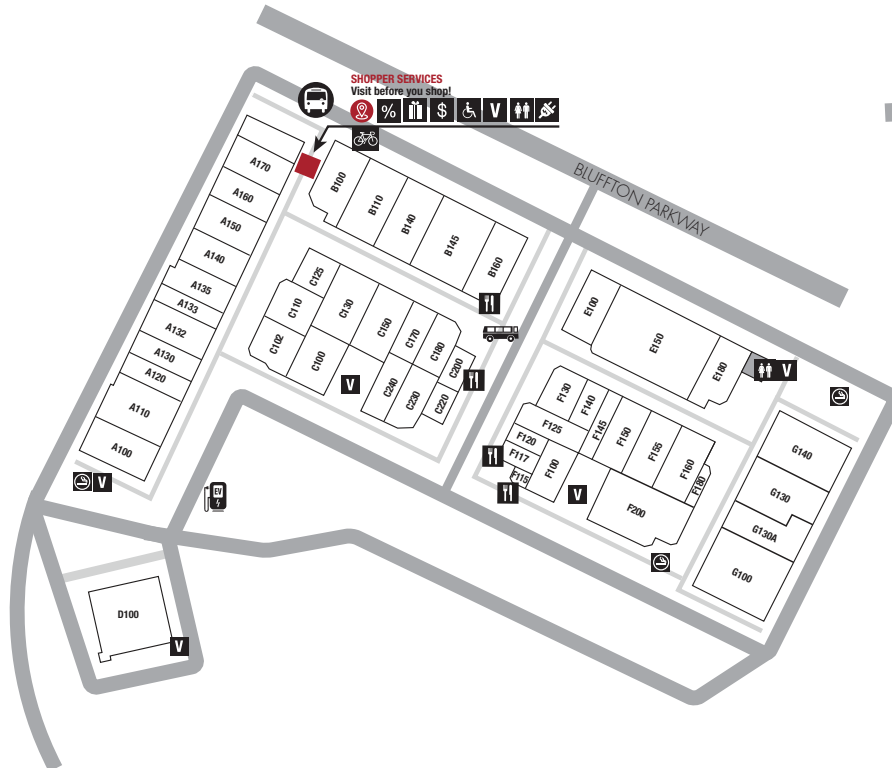

CENTER MAP

SERVICE LEGEND

- SHOPPER SERVICES
- PURCHASE GIFT CARDS
- VENDING MACHINE
- MOTHERS ROOM
- BUS CHECK-IN
- SMOKING PERMITTED IN DESIGNATED LOCATIONS ONLY
- ATM
- STROLLER & WHEELCHAIR
- RESTROOMS
- BIKE RACK
- SHOPPER SHUTTLE
- FREE WI-FI CENTERWIDE
- COUPON BOOKS
- RESTAURANT/FOOD
- FAMILY RESTROOMS
- CHARGING STATION
- ELECTRIC VEHICLE CHARGING STATION

TANGER 2

TANGER 1

HIGHWAY 278

← HILTON HEAD ISLAND, SC

← HIGHWAY 278 - 1 MILE BETWEEN CENTERS →

SAVANNAH, GA →

ACCESSORIES & JEWELRY

F100	Aerie	New	(843) 949-6006
F140 II	Claire's		(843) 836-3177
A160 II	Coach		(843) 837-2772
252 I	Cole Haan Outlet		(843) 706-2645
F200 II	Columbia Factory Store		(843) 837-1911
110 I	Ecco		(843) 837-3500
E150 II	H&M		(855) 466-7467
360 I	J.Crew Crewcuts Factory		(843) 836-1911
C180 II	Johnston & Murphy		(843) 837-8844
B140 II	Justice		(843) 836-9841
302 I	Kate Spade New York		(843) 815-5283
320 I	Kay Jewelers Outlet		(843) 706-2450
210 I	Lane Bryant Outlet		(843) 837-5117
230 I	Levi's Outlet		(843) 837-2771
G130 II	LOFT Outlet		(843) 837-1914
315 I	Michael Kors		(843) 836-3400
C170	My Secret Closet		(843) 757-0308
C110 II	Narwhal Gifts		(843) 321-9380
C102 II	New York & Company Outlet		(843) 836-3220
140 I	Oakley Vault		(843) 757-5811
460 I	Pandora		(843) 837-2211
390 I	Polo Ralph Lauren Factory Store		(843) 836-9975
400 I	Saks Fifth Avenue OFF 5TH		(843) 815-2717
160 I	Southern Shades		(843) 815-2320
300 II	Spartina 449	New	(843) 705-7039
F145 II	Spartina 449		(843) 815-2379
340 I	Sunglass Hut		(843) 706-2332
F130 II	Sunglass Hut		(843) 815-8118
288 I	Swarovski		(843) 757-4499
330 I	Talbots Outlet		(843) 837-4500
130 I	Talbots Woman		(843) 815-2918
250 I	Vera Bradley		(843) 836-2100
280 I	Vineyard Vines		(843) 815-5393
270 I	White House Black Market		(843) 837-4140
284 I	Worth New York		(843) 837-1907
C220 II	Zales The Diamond Store Outlet		(843) 815-2894