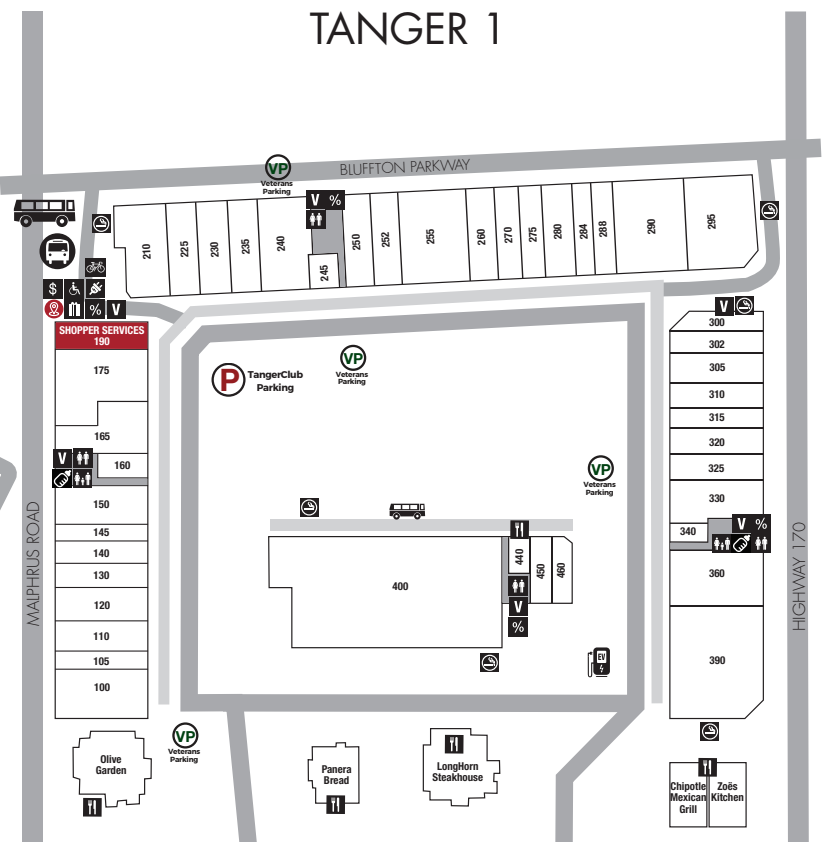

CENTER MAP

SERVICE LEGEND

- | | | | | | |
|------------------|-----------------------|------------------|------------------|-----------------------------------|--|
| SHOPPER SERVICES | PURCHASE GIFT CARDS | VENDING MACHINE | MOTHERS ROOM | BUS CHECK-IN | SMOKING PERMITTED IN DESIGNATED LOCATIONS ONLY |
| ATM | STROLLER & WHEELCHAIR | RESTROOMS | BIKE RACK | SHOPPER SHUTTLE | FREE WI-FI CENTERWIDE |
| COUPON BOOKS | RESTAURANT/FOOD | FAMILY RESTROOMS | CHARGING STATION | ELECTRIC VEHICLE CHARGING STATION | |

TANGER 2

TANGER 1

← HILTON HEAD ISLAND, SC

← HIGHWAY 278 – 1 MILE BETWEEN CENTERS →

SAVANNAH, GA →

ACCESSORIES & JEWELRY

F100 II	Aerie	(843) 949-6006
F140 II	Claire's	(843) 836-3177
A160 II	Coach	(843) 837-2772
252 I	Cole Haan Outlet	(843) 706-2645
F200 II	Columbia Factory Store	(843) 837-1911
110 I	Ecco	(843) 837-3500
E150 II	H&M	(855) 466-7467
360 I	J.Crew Crewcuts Factory	(843) 836-1911
C180 II	Johnston & Murphy	(843) 837-8844
302 I	Kate Spade New York	(843) 815-5283
320 I	Kay Jewelers Outlet	(843) 706-2450
230 I	Levi's Outlet	(843) 837-2771
G130 II	LOFT Outlet	(843) 837-1914
315 I	Michael Kors	(843) 836-3400
C110 II	Narwhal Gifts	(843) 321-9380
B100 II	Nike Factory Store	(843) 837-6453
140 I	Oakley Vault	(843) 757-5811
460 I	Pandora	(843) 837-2211
390 I	Polo Ralph Lauren Factory Store	(843) 836-9975
400 I	Saks Fifth Avenue OFF 5TH	(843) 815-2717
300 I	Spartina 449	(843) 705-7039
F145 II	Spartina 449	(843) 815-2379
340 I	Sunglass Hut	(843) 706-2332
F130 II	Sunglass Hut	(843) 815-8118
288 I	Swarovski	(843) 757-4499
330 I	Talbots Outlet	(843) 837-4500
130 I	Talbots Woman	(843) 815-2918
C100 II	The Uniform Outlet	(843) 837-5115
305 I	Van Heusen Izod	(843) 836-9986
250 I	Vera Bradley	(843) 836-2100
280 I	Vineyard Vines	(843) 815-5393
270 I	White House Black Market	(843) 837-4140
C220 II	Zales The Diamond Store Outlet	(843) 815-2894