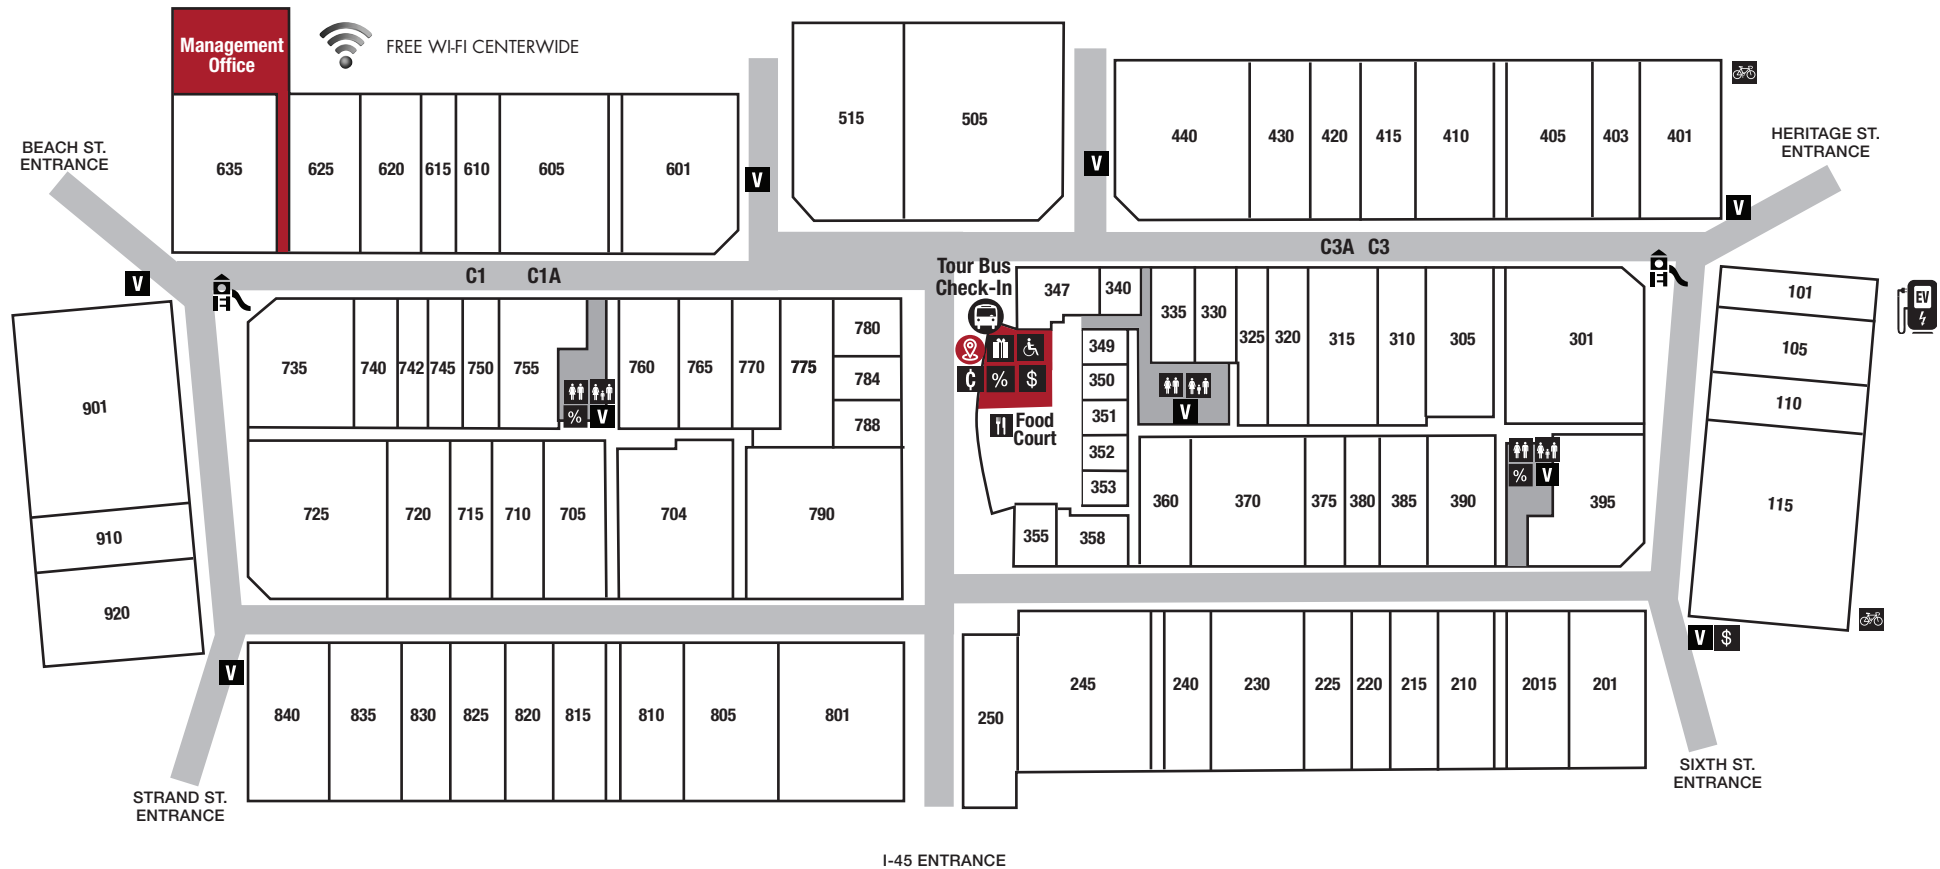

CENTER MAP

SERVICE LEGEND

-  SHOPPER SERVICES
-  PURCHASE GIFT CARDS
-  VENDING MACHINE
-  FAMILY RESTROOMS
-  BUS CHECK-IN
-  CHILDREN'S PLAY AREA
-  ATM
-  STROLLER & WHEELCHAIR
-  CHANGE MACHINE
-  BIKE RACK
-  ELECTRIC VEHICLE CHARGING STATION
-  FREE WI-FI CENTERWIDE
-  COUPON BOOKS
-  RESTAURANT/FOOD
-  RESTROOMS