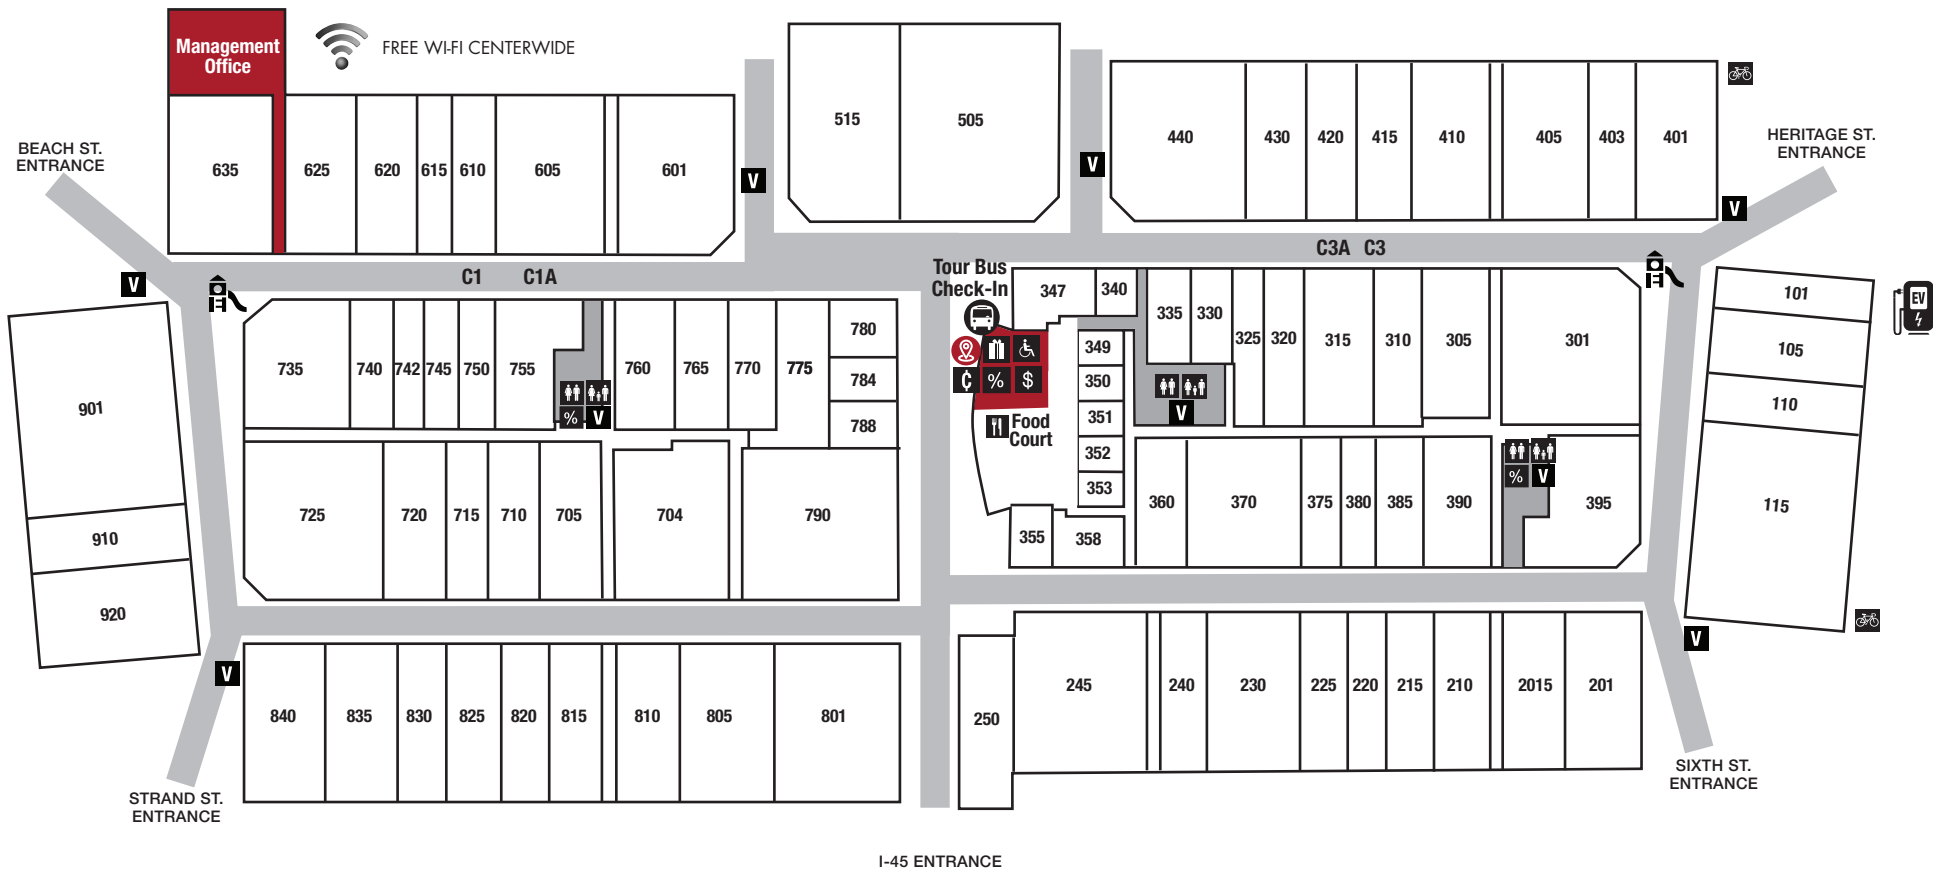

CENTER MAP

SERVICE LEGEND

-  SHOPPER SERVICES
-  PURCHASE GIFT CARDS
-  VENDING MACHINE
-  FAMILY RESTROOMS
-  BUS CHECK-IN
-  CHILDREN'S PLAY AREA
-  ATM
-  STROLLER & WHEELCHAIR
-  CHANGE MACHINE
-  BIKE RACK
-  ELECTRIC VEHICLE CHARGING STATION
-  FREE WI-FI CENTERWIDE
-  COUPON BOOKS
-  RESTAURANT/FOOD
-  RESTROOMS