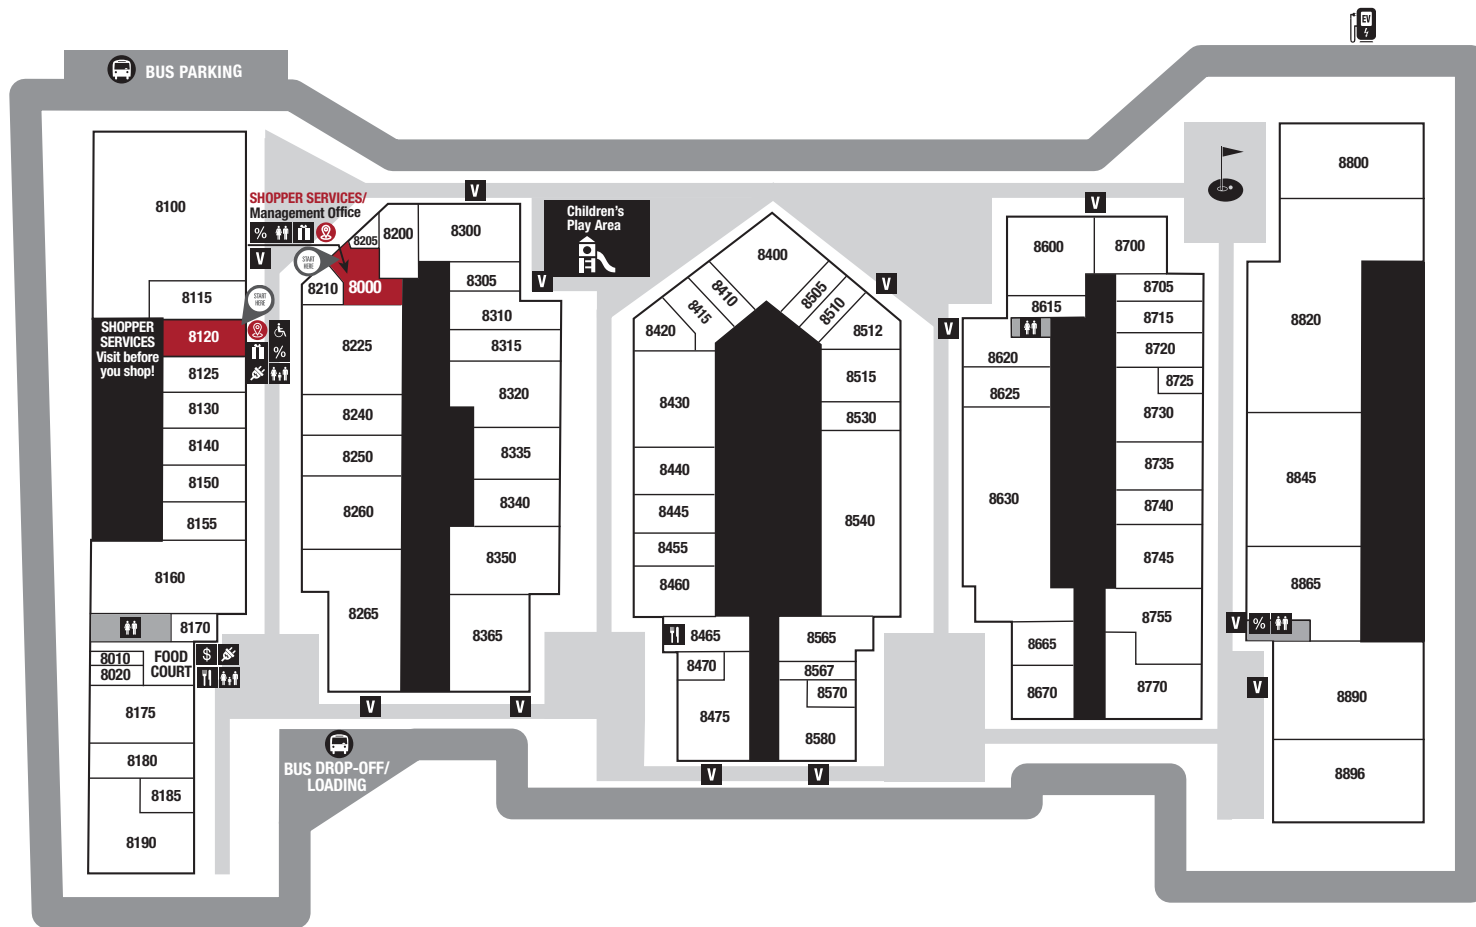

CENTER MAP

SERVICE LEGEND

- SHOPPER SERVICES
- PURCHASE GIFT CARDS
- VENDING MACHINE
- FAMILY RESTROOMS
- BUS DROP-OFF/PARKING
- MINI GOLF
- ATM
- STROLLER & WHEELCHAIR
- RESTROOMS
- CHARGING STATION
- ELECTRIC VEHICLE CHARGING STATION
- FREE WI-FI CENTERWIDE
- COUPON BOOKS
- RESTAURANT/FOOD

APPAREL

8365	American Eagle Outfitters	(740) 948-2235
8300	Ann Taylor Factory Store	(740) 948-2330
8265	Banana Republic Factory	(740) 948-2692
8475	Bass Factory Outlet	(740) 948-9061
8700	Brooks Brothers Factory Store	(740) 948-2030
8115	Casual Male XL Outlet	(740) 948-2068
8200	Chico's Outlet	(740) 948-2508
8315	Christopher & Banks	(740) 948-2510
8175	Coach	(740) 948-2345
8350	Dressbarn	(740) 948-2827
8190	Eddie Bauer Outlet	(740) 948-2177
8845	Forever 21	(740) 948-9515
8865	Gap Outlet	(740) 948-9290
8630	H&M	(855) 466-7467
8150	Haggard	(740) 948-2301
8455	HANESbrands	(740) 948-2163
8735	Hot Topic	(740) 948-2324
8625	Jockey	(740) 948-2650
8430	Lane Bryant Outlet	(740) 419-3106
8755	Levi's Outlet	(740) 948-2431
8160	LOFT Outlet	(740) 948-9207
8515	Maurices	(740) 948-2361
8670	Michael Kors	(740) 948-9458
8410	Motherhood Maternity Outlet	(740) 419-1020
8260	New York & Company Outlet	(740) 948-2540
8890	Nike Factory Store	(740) 948-9244

8225	Old Navy Outlet	(740) 948-2019
8896	Polo Ralph Lauren Factory Store	(740) 948-2130
8540	T.J.Maxx	(740) 948-2498
8320	Talbots Outlet	(740) 419-1059
8445	The Uniform Outlet	(740) 948-2440
8800	Tommy Hilfiger	(740) 948-9848
8140	Torrid	(740) 948-9005
8770	Under Armour	(740) 948-9002
8460	Van Heusen	(740) 948-9059
8565	White House Black Market	(740) 948-9104
8730	Wilsons Leather	(740) 948-2312