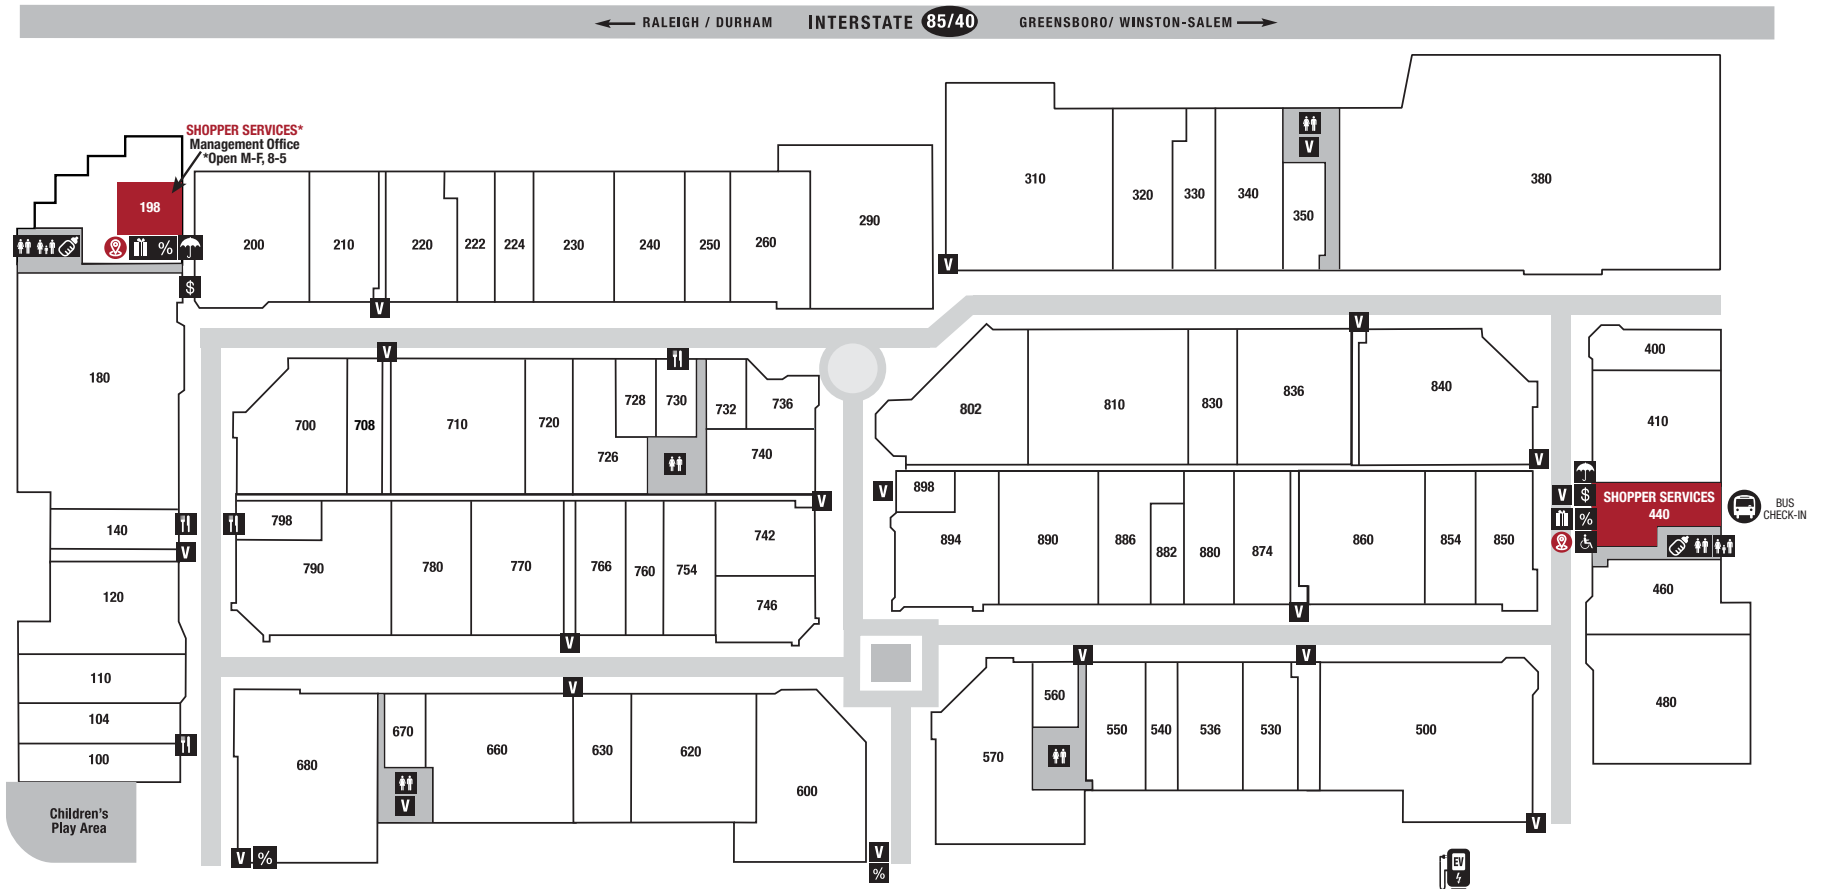

CENTER MAP

SERVICE LEGEND

- SHOPPER SERVICES
- PURCHASE GIFT CARDS
- RESTAURANT/FOOD
- RESTROOMS
- BUS CHECK-IN
- TC UMBRELLAS
- ATM
- STROLLER & WHEELCHAIR
- MOTHERS ROOM
- FAMILY RESTROOMS
- ELECTRIC VEHICLE CHARGING STATION
- FREE WI-FI CENTERWIDE
- COUPON BOOKS
- VENDING MACHINE

APPAREL

836	American Eagle Outfitters	(919) 304-0560
860	Ann Taylor Factory Store	(919) 304-2572
742	ASICS	(919) 304-2147
600	Banana Republic Factory	(919) 304-1901
200	Bass Factory Outlet	(919) 563-1917
840	Brooks Brothers Factory Store	(919) 304-1704
222	Cabi	(919) 246-9393
874	Casual Male XL Outlet	(919) 304-2059
550	Chico's Outlet	(919) 304-1623
894	Coach	(919) 304-1291
886	Cole Haan Outlet	(919) 563.2411
710	Columbia Factory Store	(919) 563-2962
480	Express Factory Outlet	(919) 304-1980
830	Francesca's	(919) 563-3885
290	Gap Factory Store	(919) 304-4400
410	GUESS Factory Store	(919) 563-2344
680	HANESbrands	(919) 304-1534
890	J.Crew Crewcuts Factory	(919) 304-2834
530	Jockey	(919) 304-3043
760	Johnston & Murphy	(919) 563-2826
726	Kate Spade New York	(919) 304-0099
120	Lane Bryant Outlet	(919) 304-1673
340	Levi's Outlet	(919) 304-4061
620	LOFT Outlet	(919) 304-1571
754	Lucky Brand Jeans	(919) 563-2630
Kiosk C2	Menz Final Touch	(919) 593-3598
802	Michael Kors	(919) 304-2360
310	Nike Factory Store	(919) 563-2172

330	Oakley Vault	(919) 304-2440
180	Old Navy Outlet	(919) 304-0653
500	Polo Ralph Lauren Factory Store	(919) 304-2121
770	Rue21	(919) 304-3111
380	Saks Fifth Avenue OFF 5TH	(919) 563-6006
460	Talbots Outlet	(919) 563-0160
570	Tommy Hilfiger	(919) 304-2600
720	True Religion	(919) 238-6441
810	Under Armour	(919) 563-0756
224	Uniform Destination	(919) 563-1320
780	Van Heusen Izod Golf	(919) 563-1921
700	Vans Outlet	(919) 304-0226
210	Vineyard Vines	(919) 563-2804
850	Wilsons Leather	(919) 304-2042