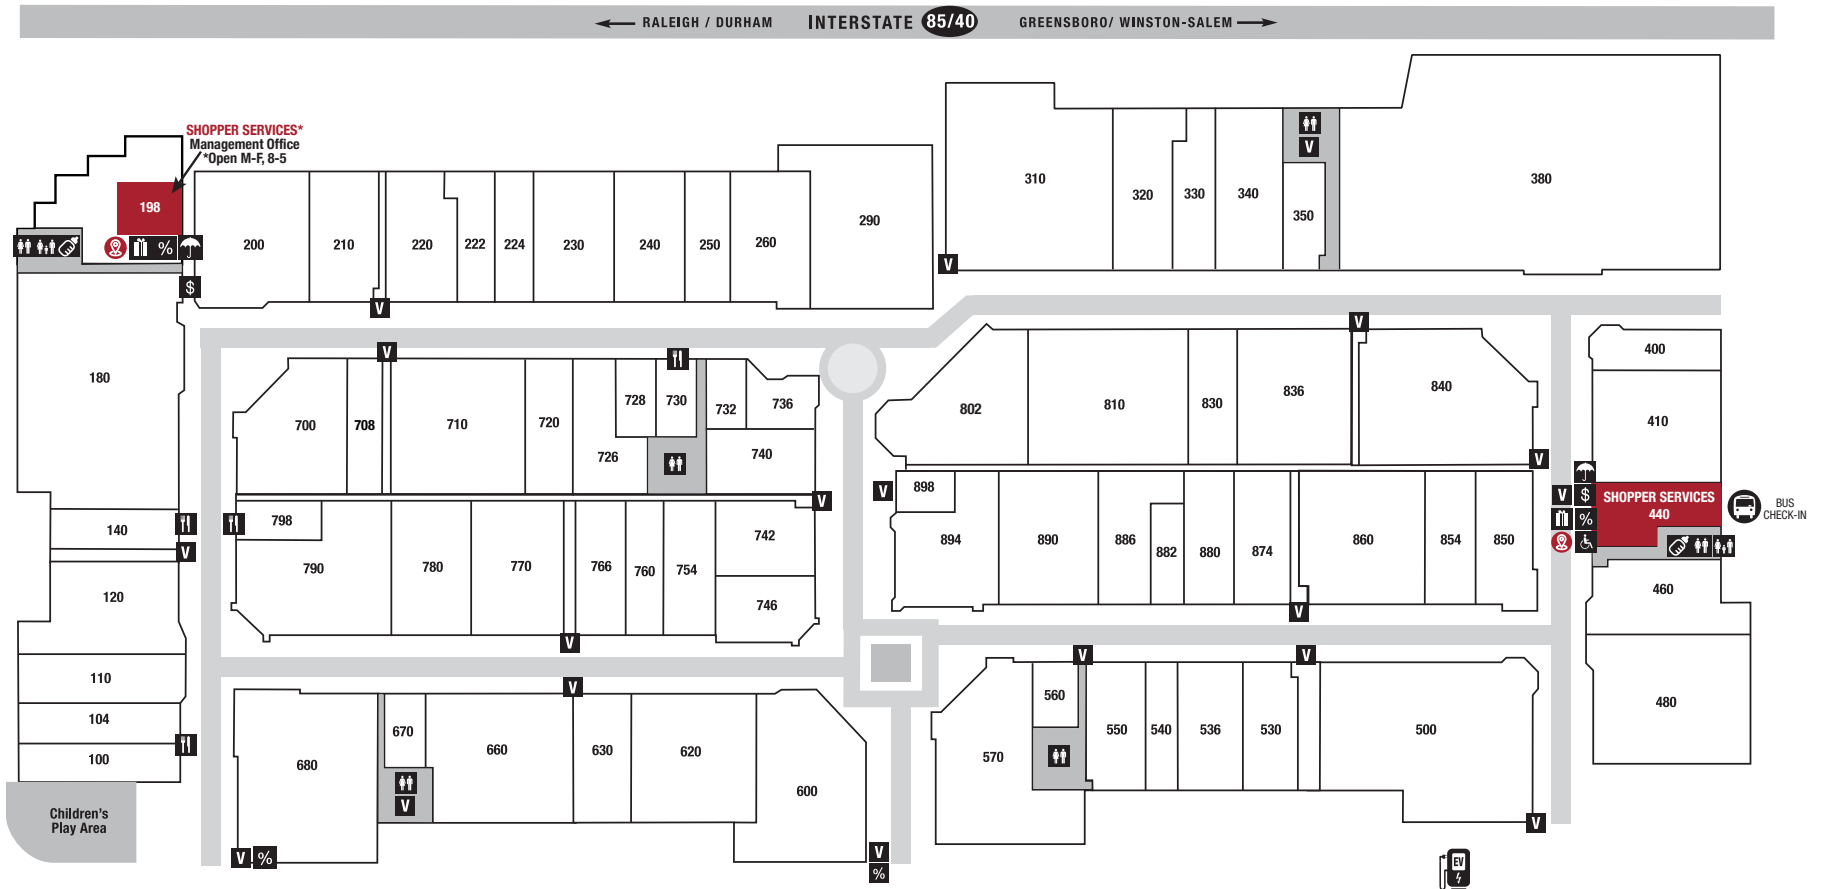

# CENTER MAP

## SERVICE LEGEND

- SHOPPER SERVICES
- PURCHASE GIFT CARDS
- RESTAURANT/FOOD
- RESTROOMS
- BUS CHECK-IN
- TC UMBRELLAS
- ATM
- STROLLER & WHEELCHAIR
- MOTHERS ROOM
- FAMILY RESTROOMS
- ELECTRIC VEHICLE CHARGING STATION
- FREE WI-FI CENTERWIDE
- COUPON BOOKS
- VENDING MACHINE

<b>180</b>	Old Navy Outlet	(919) 304-0653
<b>500</b>	Polo Ralph Lauren Factory Store	(919) 304-2121
<b>770</b>	Rue21	(919) 304-3111
<b>380</b>	Saks Fifth Avenue OFF 5TH	(919) 563-6006
<b>460</b>	Talbots Outlet	(919) 563-0160
<b>570</b>	Tommy Hilfiger	(919) 304-2600
<b>720</b>	True Religion	(919) 238-6441
<b>810</b>	Under Armour	(919) 563-0756
<b>224</b>	Uniform Destination	(919) 563-1320
<b>780</b>	Van Heusen Izod Golf	(919) 563-1921
<b>700</b>	Vans Outlet	(919) 304-0226
<b>210</b>	Vineyard Vines	(919) 563-2804
<b>850</b>	Wilsons Leather	(919) 304-2042