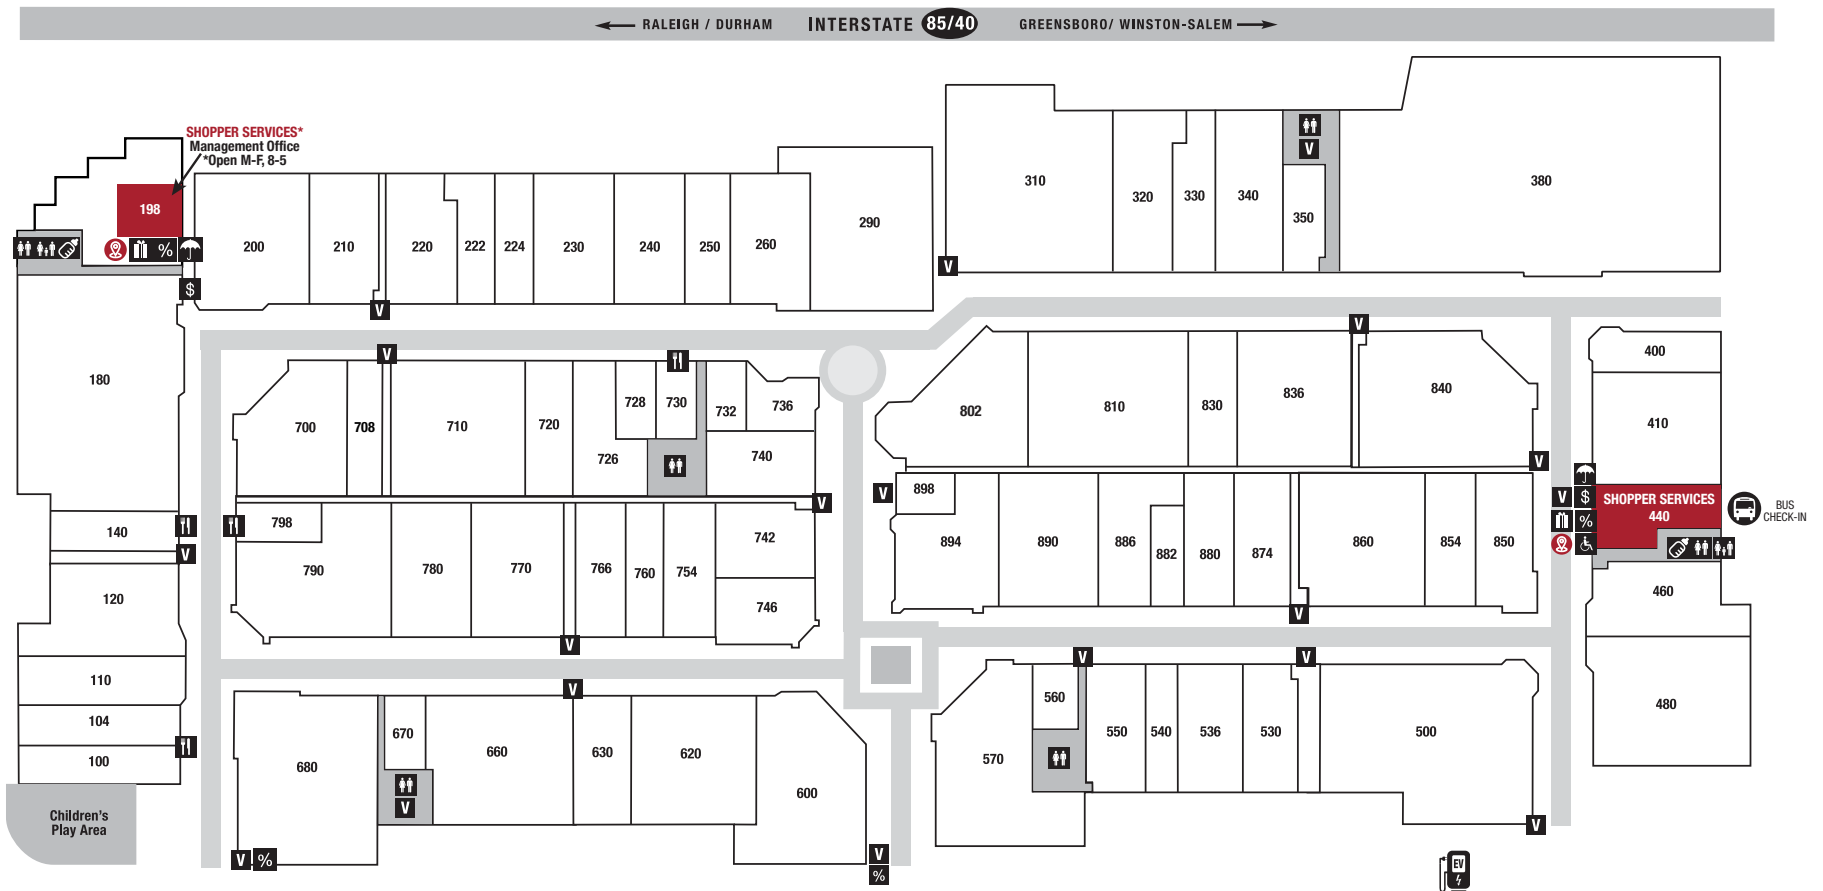

CENTER MAP

SERVICE LEGEND

- SHOPPER SERVICES
- PURCHASE GIFT CARDS
- RESTAURANT/FOOD
- RESTROOMS
- BUS CHECK-IN
- TC UMBRELLAS
- ATM
- STROLLER & WHEELCHAIR
- MOTHERS ROOM
- FAMILY RESTROOMS
- ELECTRIC VEHICLE CHARGING STATION
- FREE WI-FI CENTERWIDE
- COUPON BOOKS
- VENDING MACHINE

APPAREL

836	American Eagle Outfitters	(919) 304-0560
860	Ann Taylor Factory Store	(919) 304-2572
742	ASICS	(919) 304-2147
600	Banana Republic Factory	(919) 304-1901
200	Bass Factory Outlet	(919) 563-1917
840	Brooks Brothers Factory Store	(919) 304-1704
222	Cabi	(919) 246-9393
874	Casual Male XL Outlet	(919) 304-2059
550	Chico's Outlet	(919) 304-1623
894	Coach	(919) 304-1291
710	Columbia Factory Store	(919) 563-2962
480	Express Factory Outlet	(919) 304-1980
830	Francesca's	(919) 563-3885
290	Gap Factory Store	(919) 304-4400
410	GUESS Factory Store	(919) 563-2344
680	HANESbrands	(919) 304-1534
890	J.Crew Crewcuts Factory	(919) 304-2834
530	Jockey	(919) 304-3043
760	Johnston & Murphy	(919) 563-2826
726	Kate Spade New York	(919) 304-0099
120	Lane Bryant Outlet	(919) 304-1673
340	Levi's Outlet	(919) 304-4061
620	LOFT Outlet	(919) 304-1571
754	Lucky Brand Jeans	(919) 563-2630
802	Michael Kors	(919) 304-2360
310	Nike Factory Store	(919) 563-2172
330	Oakley Vault	(919) 304-2440
180	Old Navy Outlet	(919) 304-0653
500	Polo Ralph Lauren Factory Store	(919) 304-2121