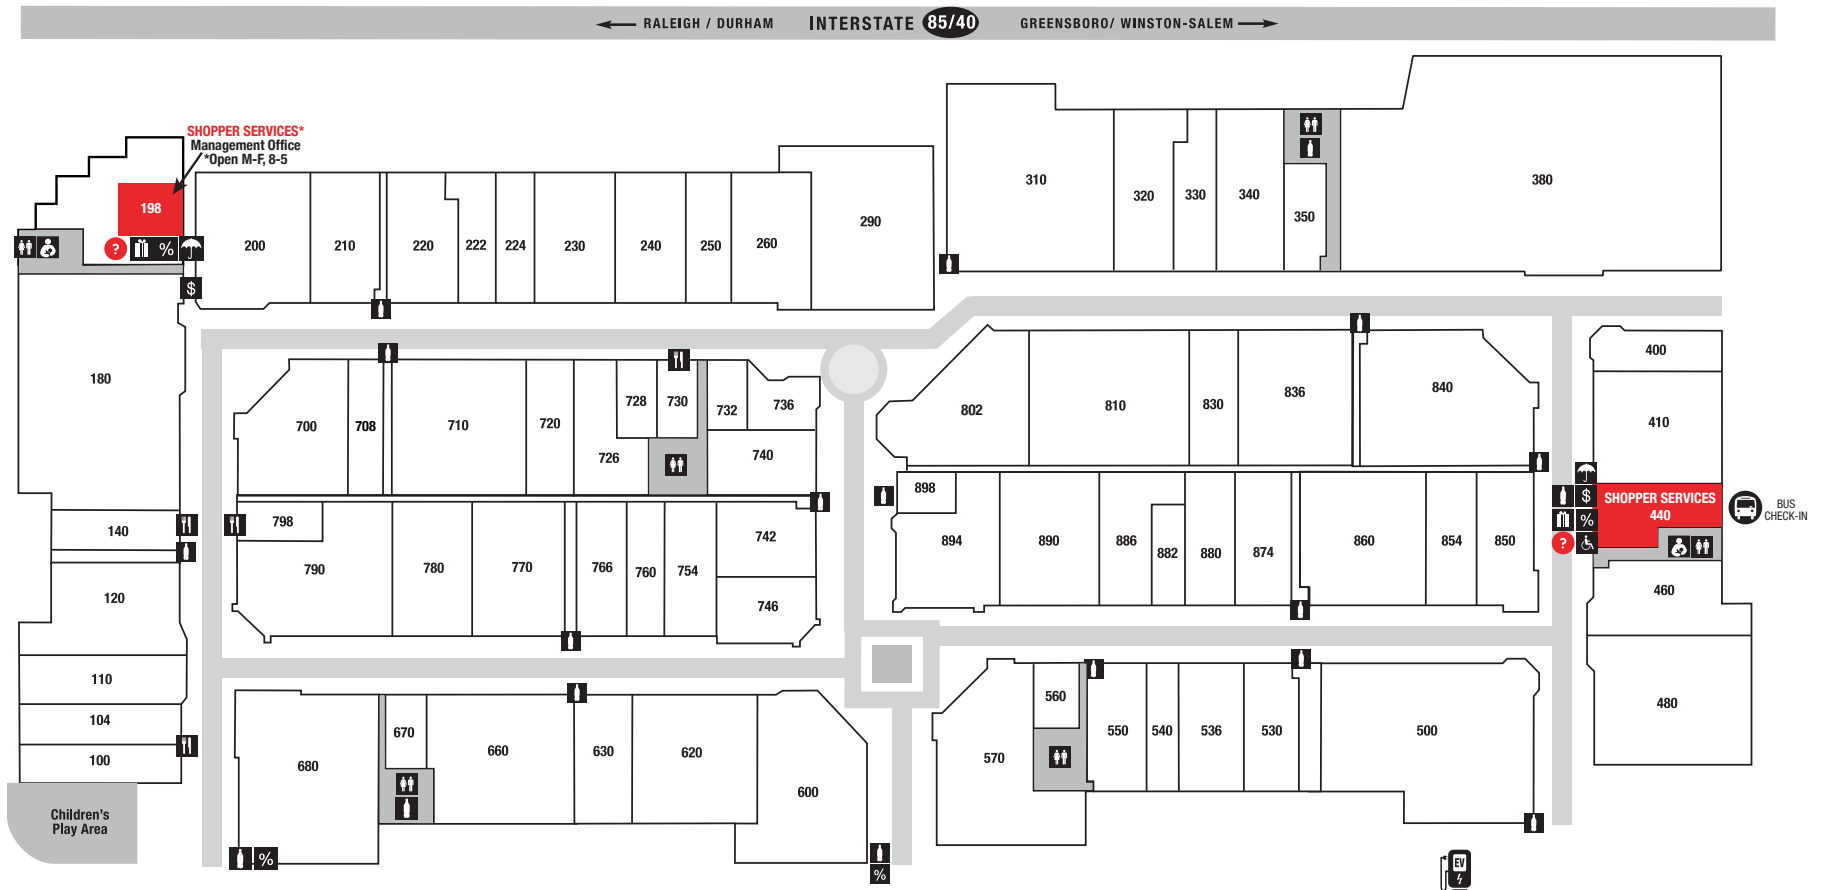

CENTER MAP

SERVICE LEGEND

- SHOPPER SERVICES
- PURCHASE GIFT CARDS
- RESTAURANT/FOOD
- RESTROOMS
- BUS CHECK-IN
- TC UMBRELLAS
- ATM
- STROLLER & WHEELCHAIR
- VENDING MACHINE
- MOTHERS ROOM
- ELECTRIC VEHICLE CHARGING STATION
- FREE WI-FI CENTERWIDE
- COUPON BOOKS

APPAREL

836	American Eagle Outfitters	(919) 304-0560
860	Ann Taylor Factory Store	(919) 304-2572
742	ASICS	(919) 304-2147
600	Banana Republic Factory	(919) 304-1901
200	Bass Factory Outlet	(919) 563-1917
840	Brooks Brothers Factory Store	(919) 304-1704
222	Cabi	(919) 246-9393
874	Casual Male XL Outlet	(919) 304-2059
550	Chico's Outlet	(919) 304-1623
894	Coach	(919) 304-1291
710	Columbia Factory Store	(919) 563-2962
480	Express Factory Outlet	(919) 304-1980
830	Francesca's	(919) 563-3885
290	Gap Factory Store	(919) 304-4400
410	GUESS Factory Store	(919) 563-2344
680	HANESbrands	(919) 304-1534
890	J.Crew Crewcuts Factory	(919) 304-2834
530	Jockey	(919) 304-3043
760	Johnston & Murphy	(919) 563-2826
726	Kate Spade New York New	(919) 304-0260
120	Lane Bryant Outlet	(919) 304-1673
340	Levi's Outlet	(919) 304-4061
620	LOFT Outlet	(919) 304-1571
754	Lucky Brand Jeans	(919) 563-2630
802	Michael Kors	(919) 304-2360
310	Nike Factory Store	(919) 563-2172
330	Oakley Vault	(919) 304-2440
180	Old Navy Outlet	(919) 304-0653
500	Polo Ralph Lauren Factory Store	(919) 304-2121