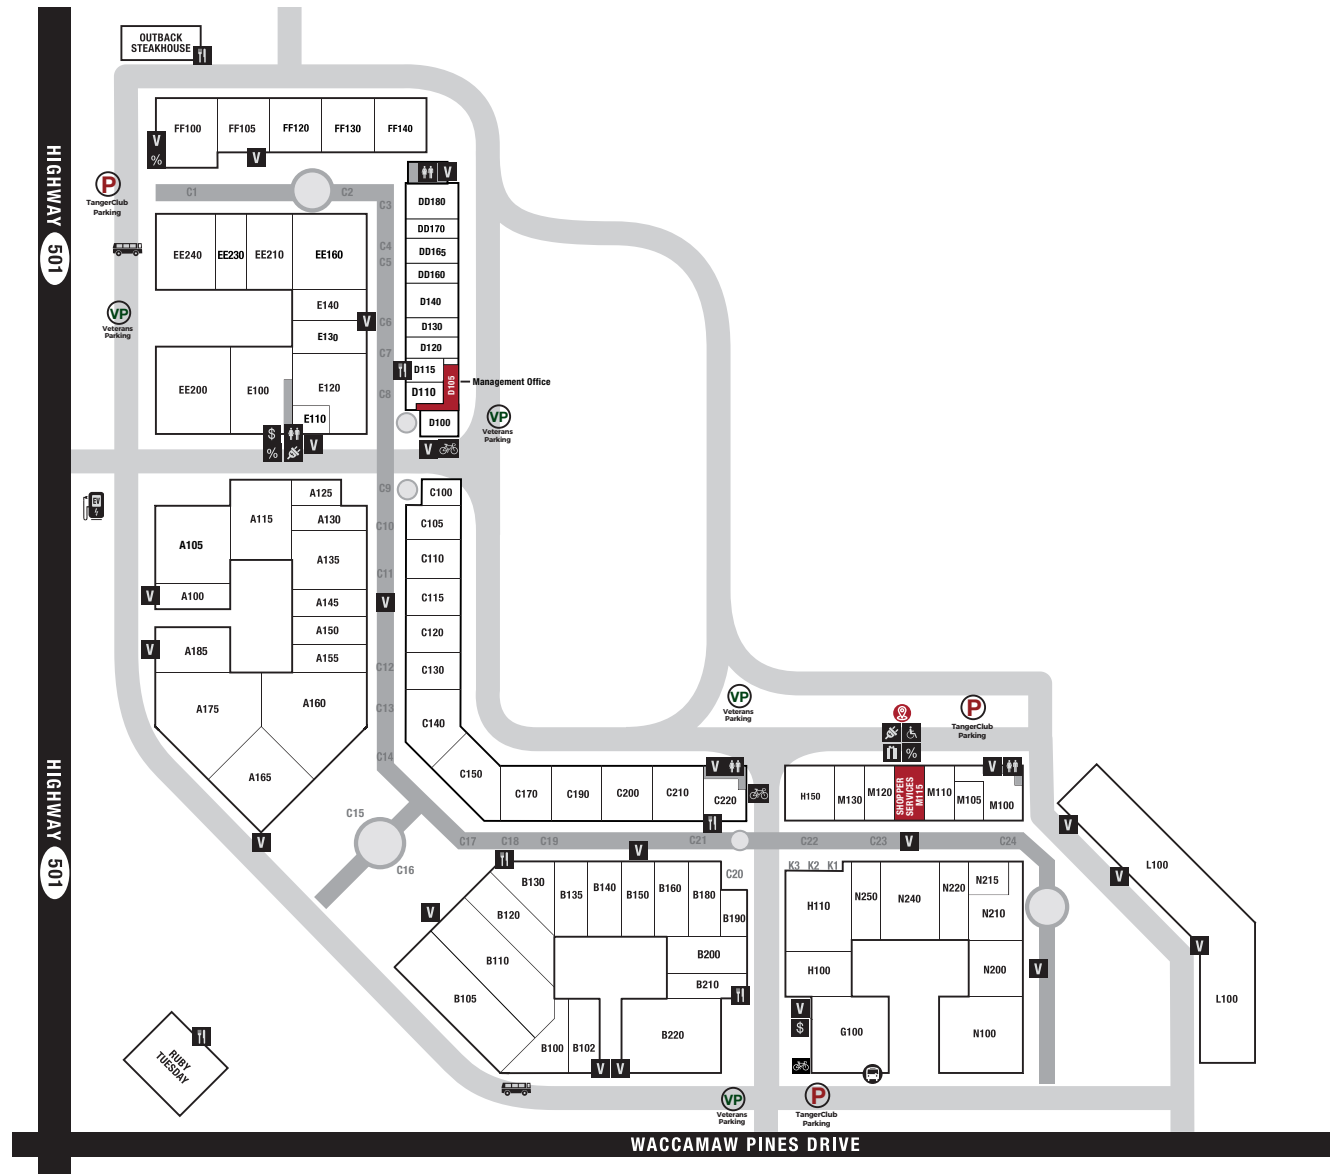

CENTER MAP

SERVICE LEGEND

-  SHOPPER SERVICES
-  COUPON BOOKS
-  PURCHASE GIFT CARDS
-  ATM
-  STROLLER & WHEELCHAIR
-  RESTAURANT/FOOD
-  VENDING MACHINE
-  RESTROOMS
-  CHARGING STATION
-  BIKE RACK
-  ELECTRIC VEHICLE CHARGING STATIONS
-  BUS CHECK-IN
-  PUBLIC TRANSPORTATION
-  FREE WI-FI CENTERWIDE

APPAREL

B105	Adidas	(843) 236-9646
H100	Aeropostale	(843) 903-5720
E100	American Eagle Clearance	(843) 236-3036
A160	Banana Republic Factory	(843) 236-7714
E120	Blondies	(843) 903-7303
B180	Burlington Brands	(843) 236-1223
C110	Chico's Outlet	(843) 236-6183
C210	Christopher & Banks	(843) 429-8979
N210	Clothes Bin New	(843) 903-0083
DD180	Coach	(843) 236-5792
A175	Columbia Factory Store	(843) 903-0031
B102	DXL Mens Outlet	(843) 236-1513
N100	Eddie Bauer Outlet	(843) 903-1025
B160	Finish Line	(843) 903-1788
EE160	Forever 21	(843) 798-4001
A105	Gap Factory	(843) 236-7902
M100	GUESS Factory Store	(843) 492-0135
A100	Haggar	(843) 236-5395
H150	Hanesbrands	(843) 236-5049
A185	Harley-Davidson	(843) 236-5555
A145	Jockey	(843) 588-1110
EE210	Johnston & Murphy	(843) 236-2032
N250	Lane Bryant Outlet	(843) 903-4622
G100	Lee Wrangler Clearance	(843) 903-4568
B100	Levi's Outlet	(843) 236-9593
E110	Lids	(843) 236-7002
FF120	Lids Locker Room	(843) 236-2388
A115	LOFT Outlet	(843) 903-2735

ENTERTAINMENT

B120	All On Target New	(571) 296-8882
-------------	--------------------------	----------------

FOOD

D115	Auntie Anne's I Jamba	(843) 903-3399
A125	Beef Jerky Outlet	
DD165	Candy Barrel	(843) 236-1478
B210	Hwy 55 Burgers Shakes & Fries	(843) 236-0085
C220	Nestle Toll House Cafe - Haagen Dazs	(843) 236-0806
FF141	Outback Steakhouse	(843) 236-8787
B130	The Fudgery	(843) 236-6025