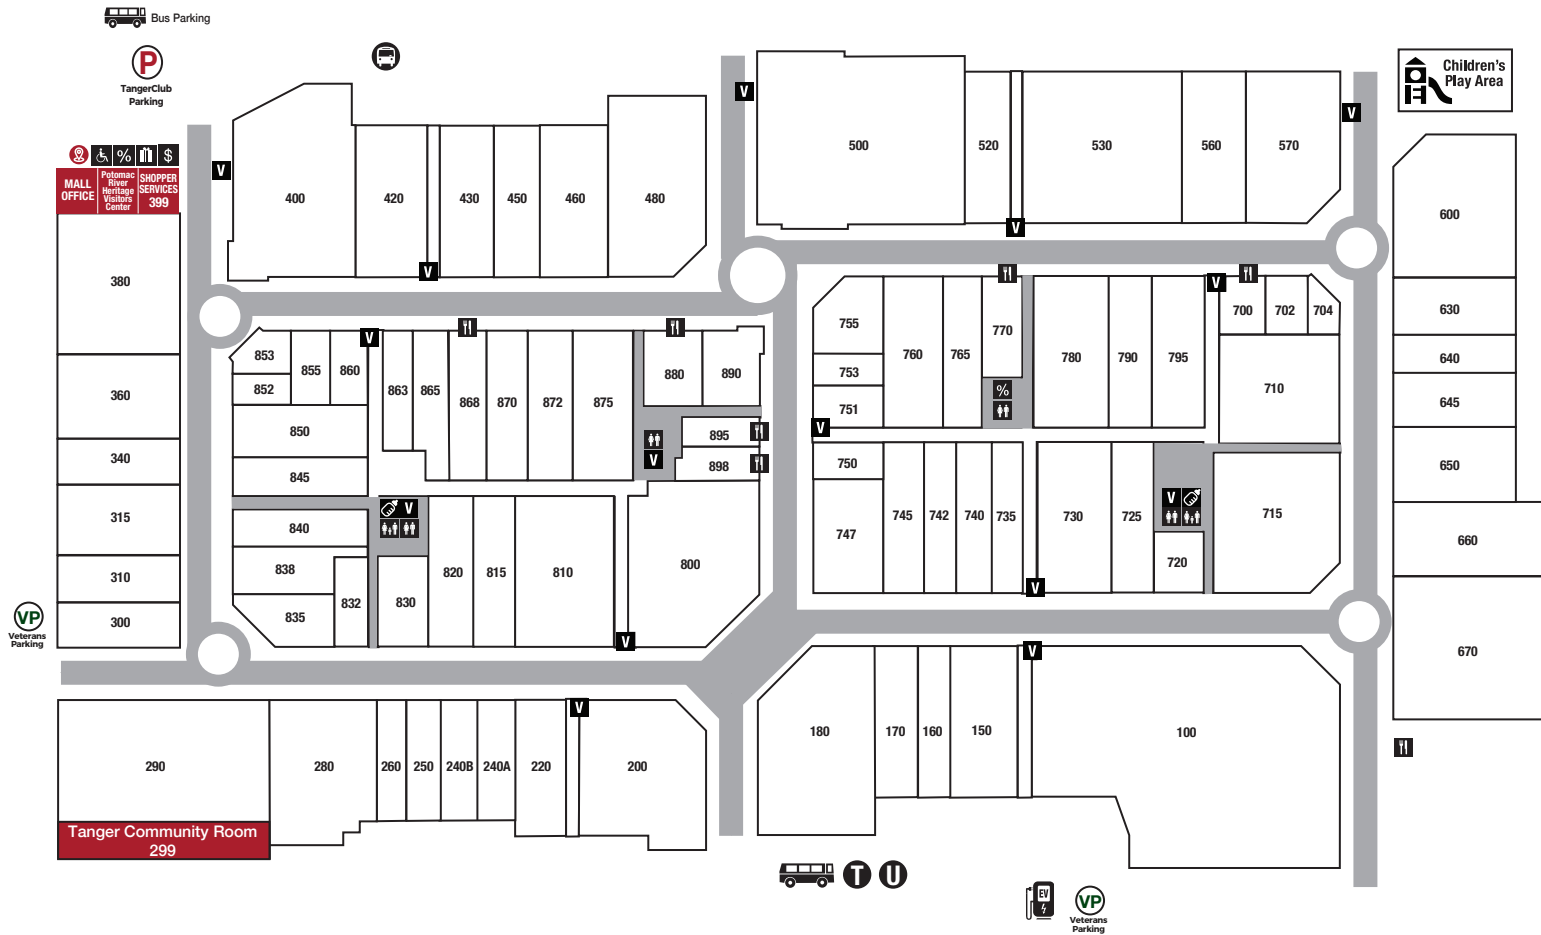

CENTER MAP

SERVICE LEGEND

-  SHOPPER SERVICES
-  PURCHASE GIFT CARDS
-  VENDING MACHINE
-  MOTHERS ROOM
-  UBER PICK UP/DROP OFF
-  CHILDREN'S PLAY AREA
-  ATM
-  STROLLER & WHEELCHAIR
-  RESTROOMS
-  BUS CHECK-IN
-  TAXI PICK UP/DROP OFF
-  FREE WI-FI CENTERWIDE
-  COUPON BOOKS
-  RESTAURANT/FOOD
-  FAMILY RESTROOMS
-  NATIONAL HARBOR CIRCULATOR BUS
-  ELECTRIC VEHICLE CHARGING STATIONS