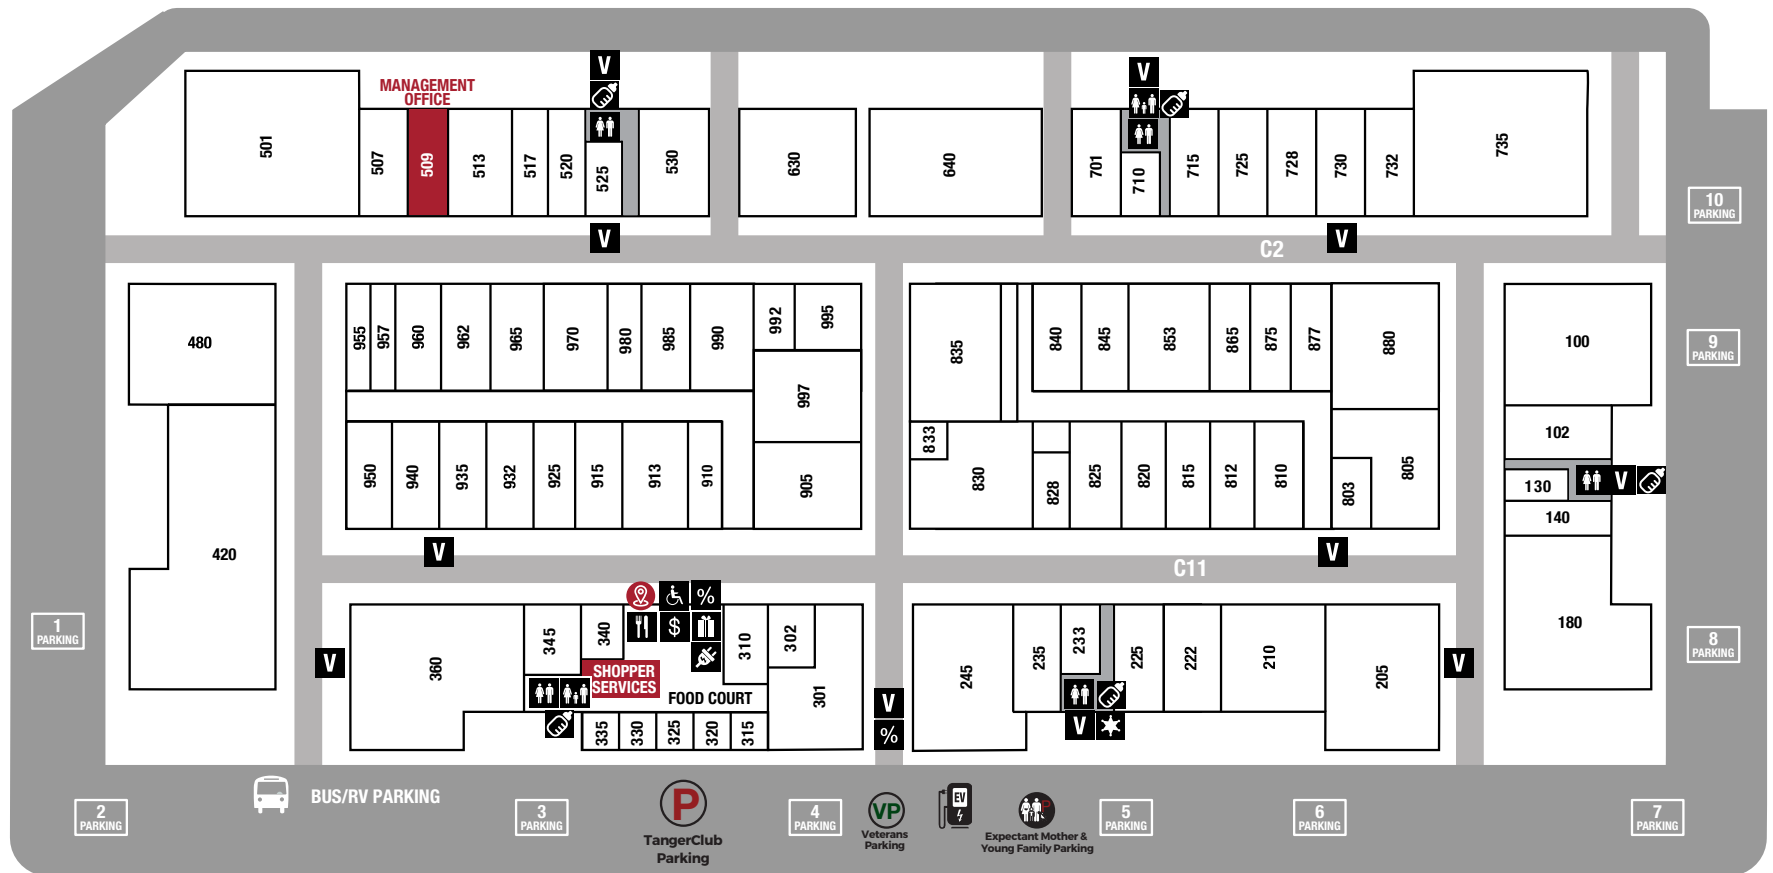

CENTER MAP

SERVICE LEGEND

-  SHOPPER SERVICES
-  PURCHASE GIFT CARDS
-  VENDING MACHINE
-  FAMILY RESTROOMS
-  BUS/RV PARKING
-  CHARGING STATION
-  ATM
-  STROLLER & WHEELCHAIR
-  RESTROOMS
-  MOTHERS ROOM
-  POLICE SUBSTATION
-  ELECTRIC VEHICLE CHARGING STATION
-  COUPON BOOKS
-  RESTAURANT/FOOD