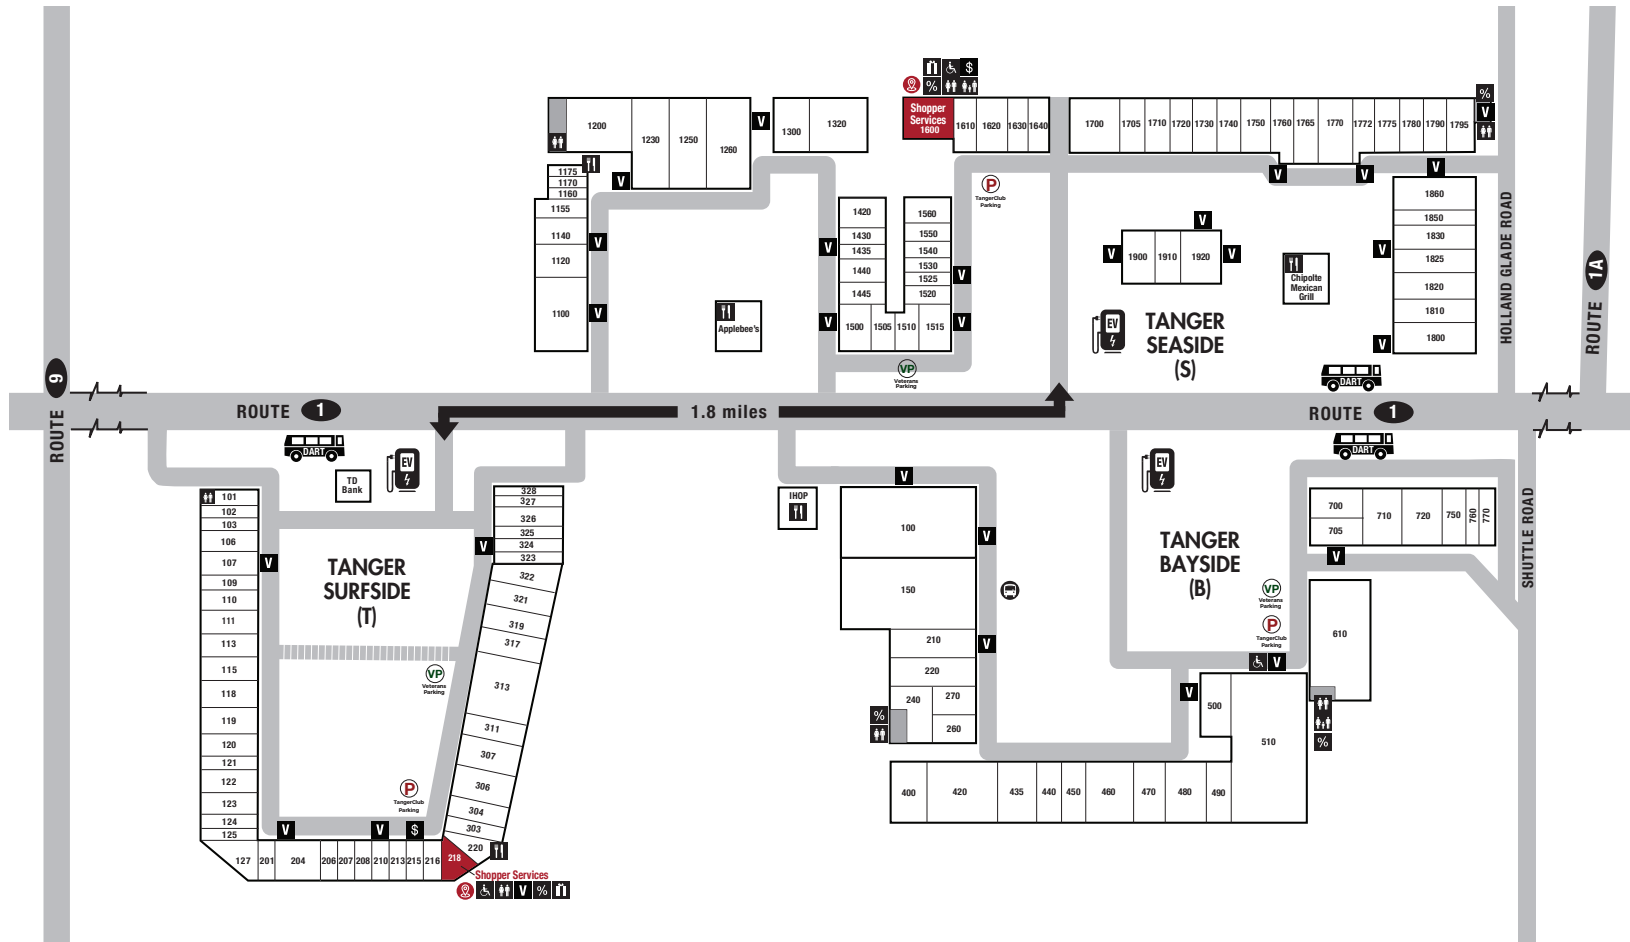

COUPON BOOKS

STROLLER & WHEELCHAIR

FAMILY RESTROOMS

RESTAURANT/FOOD

Tanger[®]Outlets

TANGER OUTLETS REHOBOTH - A MILE OF STYLE

(B) 36720 Bayside Outlet Drive (T) 35000 Midway Outlet Drive (S) 36470 Seaside Outlet Drive | Rehoboth Beach, DE 19971