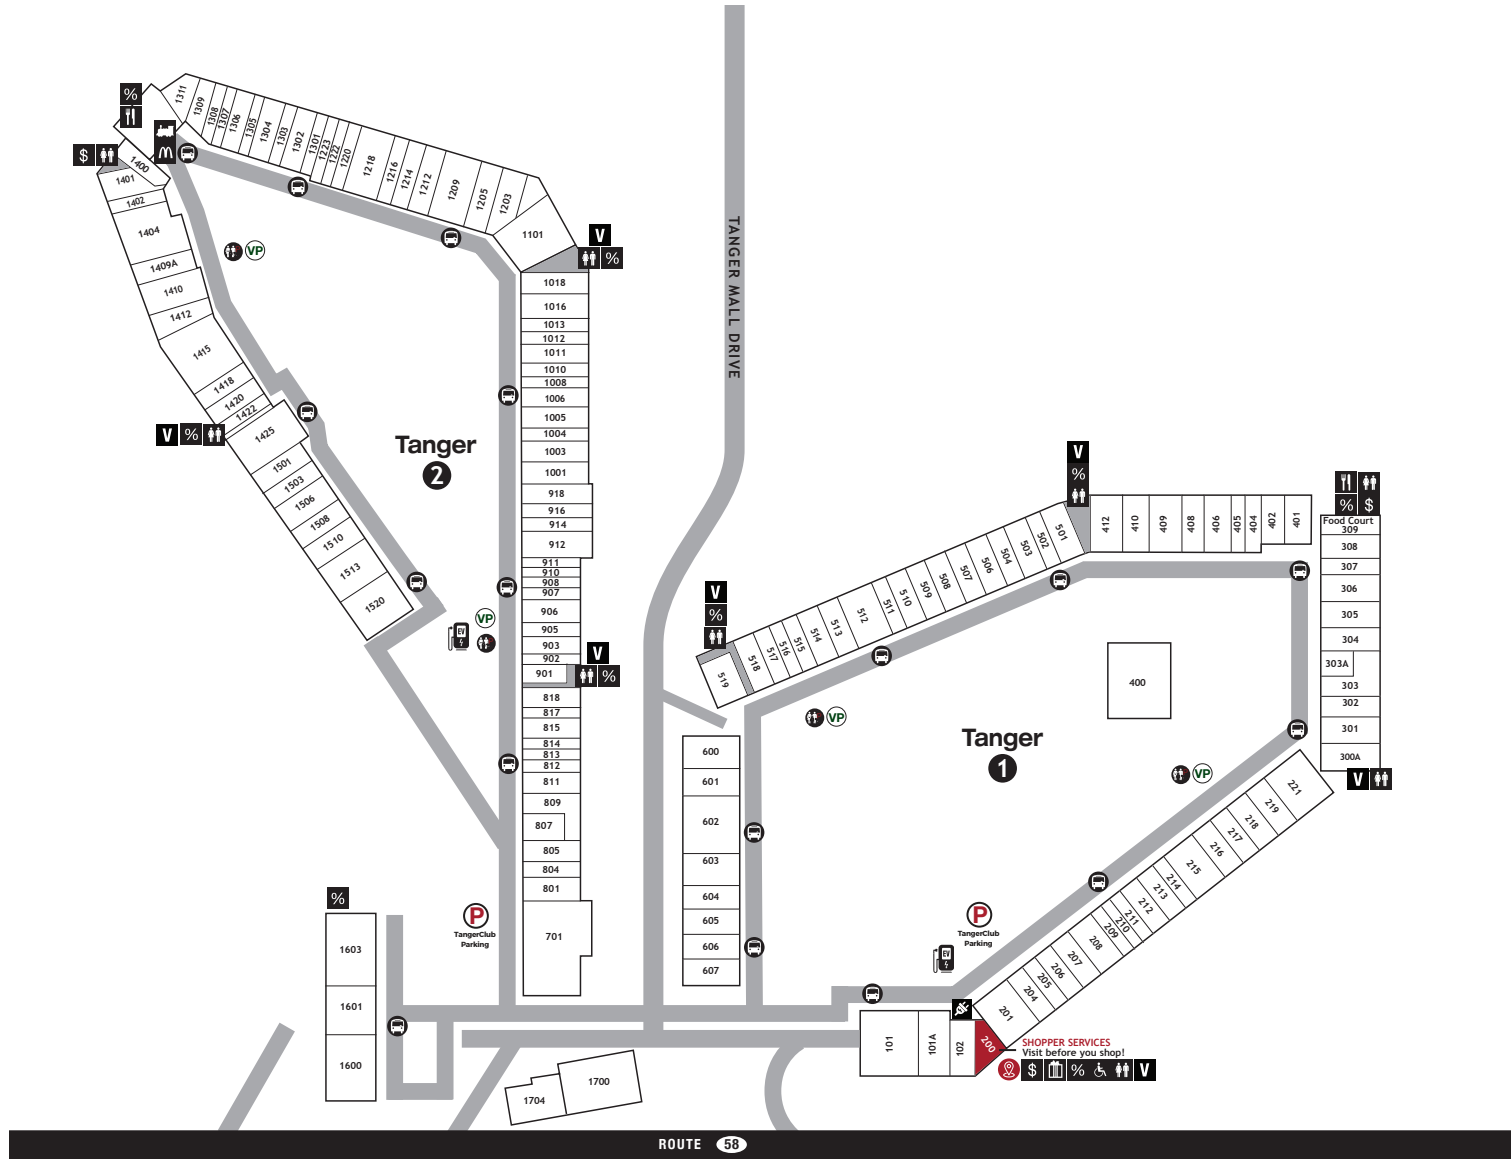

CENTER MAP

SERVICE LEGEND

-  SHOPPER SERVICES
-  COUPON BOOKS
-  PURCHASE GIFT CARDS
-  ATM
-  STROLLER & WHEELCHAIR
-  RESTAURANT/FOOD
-  VENDING MACHINE
-  RESTROOMS
-  CHARGING STATION
-  ELECTRIC VEHICLE CHARGING STATIONS
-  TROLLEY STOP
-  TANGER CHOO-CHOO
-  MCDONALD'S PLAYLAND
-  FREE WI-FI CENTERWIDE