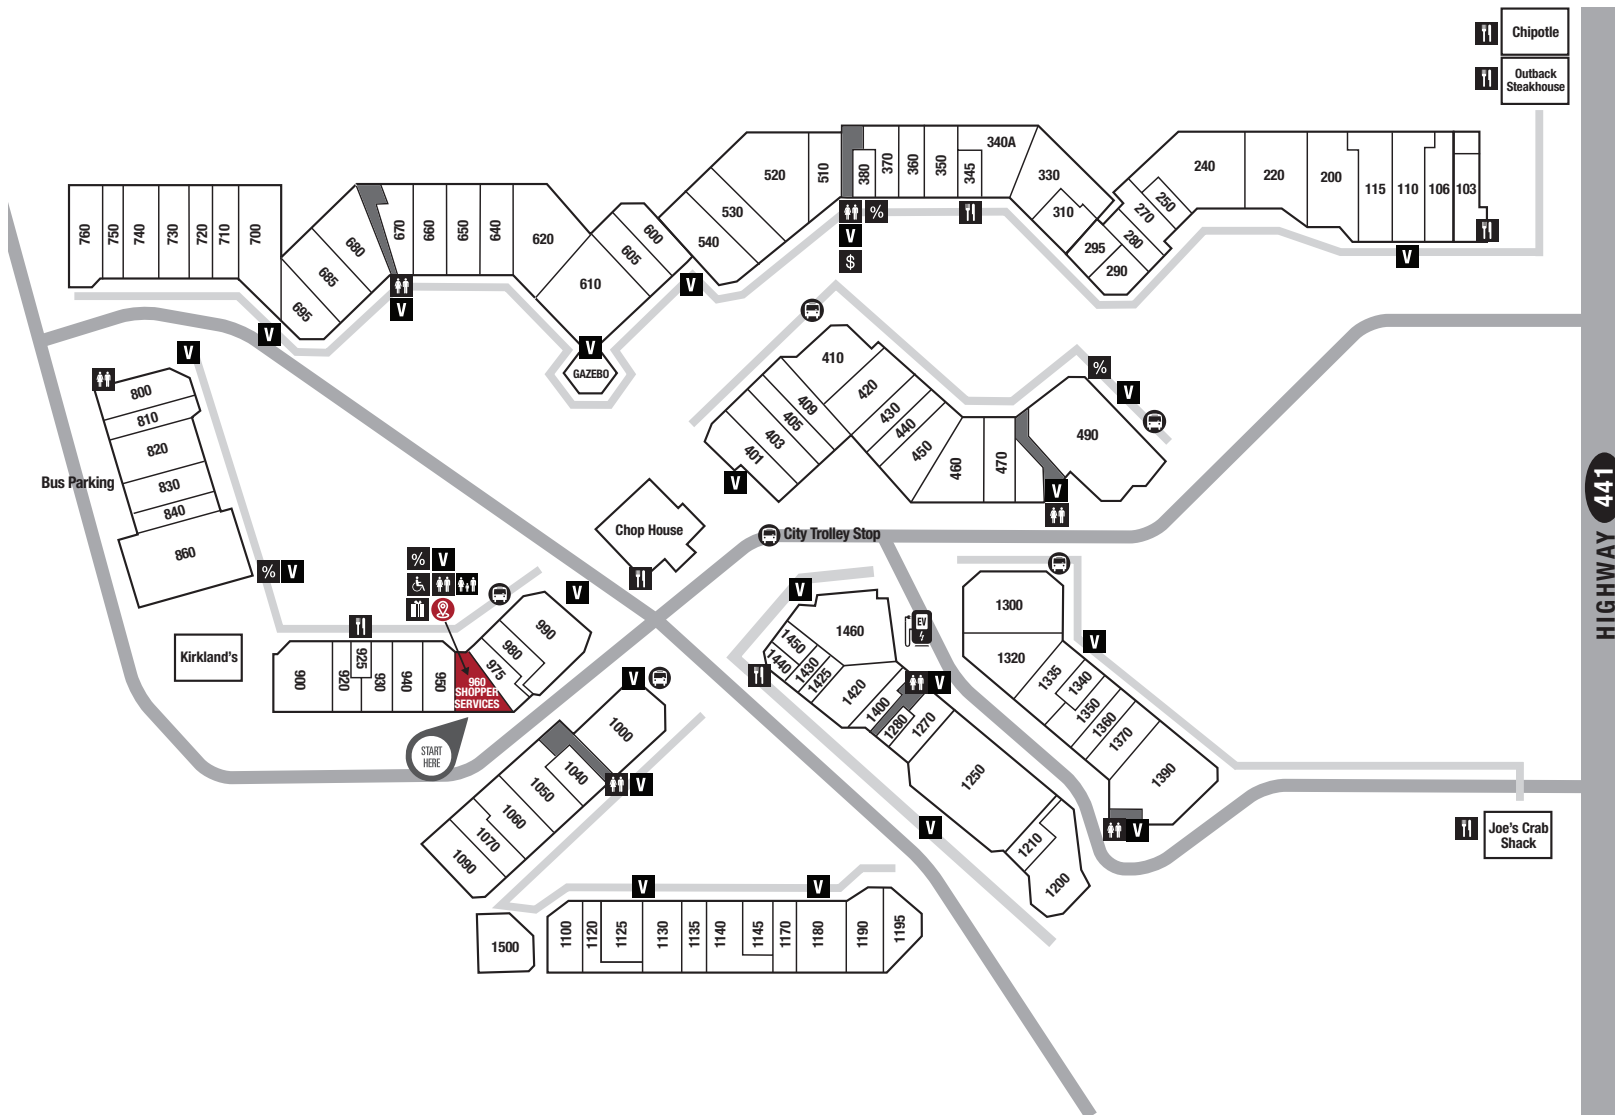

CENTER MAP

SERVICE LEGEND

-  SHOPPER SERVICES
-  COUPON BOOKS
-  PURCHASE GIFT CARDS
-  ATM
-  STROLLER & WHEELCHAIR
-  RESTAURANT/FOOD
-  VENDING MACHINE
-  RESTROOMS
-  FAMILY RESTROOM
-  ELECTRIC VEHICLE CHARGING STATIONS
-  TROLLEY STOP
-  FREE WI-FI CENTERWIDE