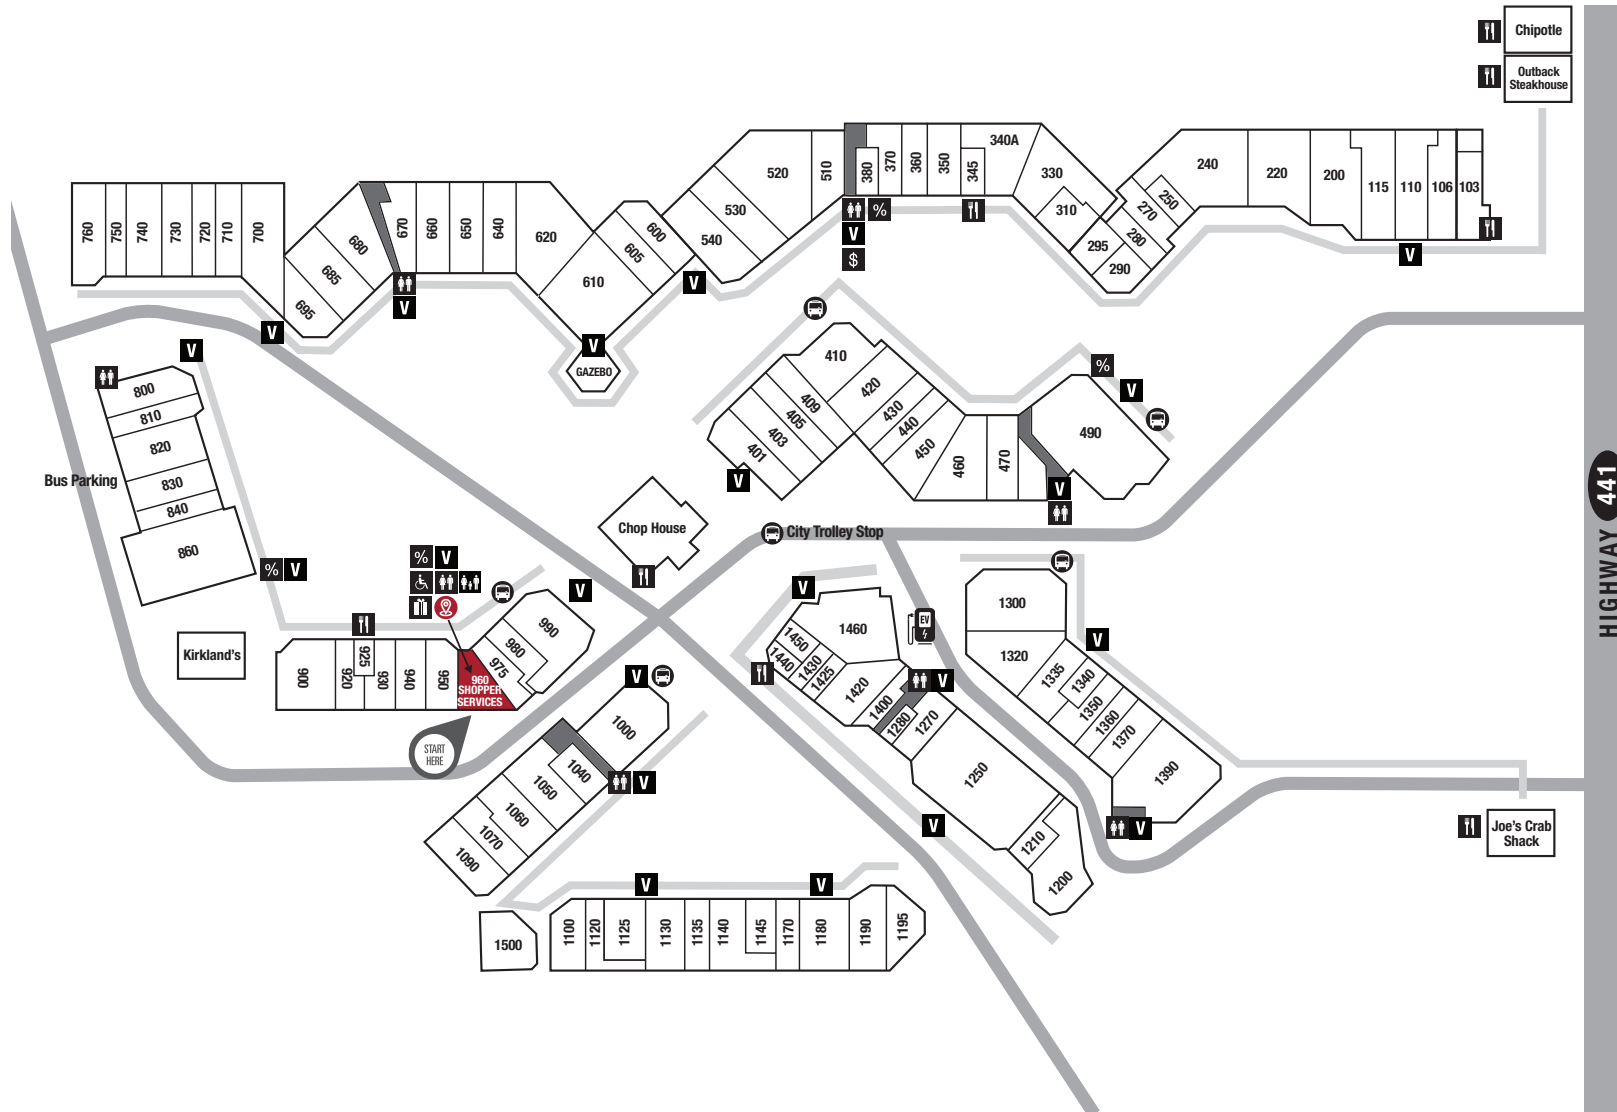

CENTER MAP

SERVICE LEGEND

-  SHOPPER SERVICES
-  COUPON BOOKS
-  PURCHASE GIFT CARDS
-  ATM
-  STROLLER & WHEELCHAIR
-  RESTAURANT/FOOD
-  VENDING MACHINE
-  RESTROOMS
-  FAMILY RESTROOM
-  ELECTRIC VEHICLE CHARGING STATIONS
-  TROLLEY STOP
-  FREE WI-FI CENTERWIDE