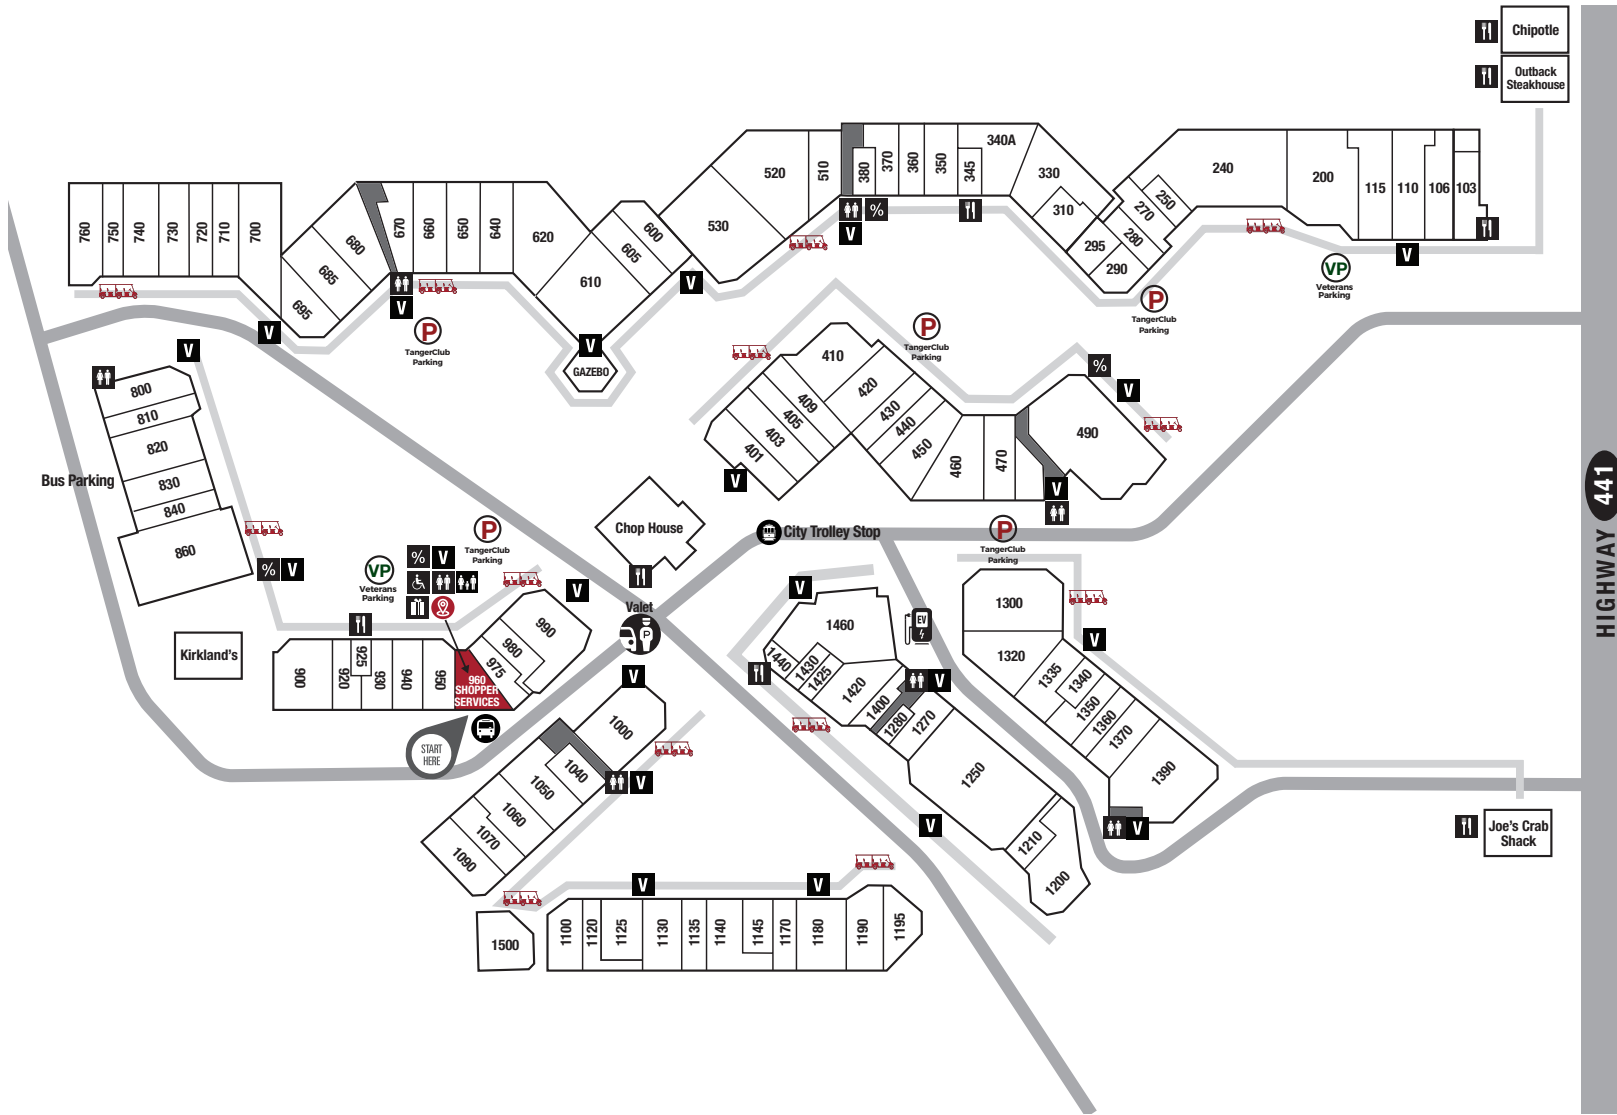

# CENTER MAP

## SERVICE LEGEND

-  SHOPPER SERVICES
-  COUPON BOOKS
-  PURCHASE GIFT CARDS
-  ATM
-  STROLLER & WHEELCHAIR
-  RESTAURANT/FOOD
-  VENDING MACHINE
-  RESTROOMS
-  FAMILY RESTROOM
-  ELECTRIC VEHICLE CHARGING STATIONS
-  CITY TROLLEY STOP
-  TANGER SHUTTLE
-  FREE WI-FI CENTERWIDE

**APPAREL**

<b>200</b>	Adidas	(865) 774-9780
<b>420</b>	Aerie	(865) 908-9594
<b>1370</b>	Aeropostale	(865) 428-0105
<b>830</b>	Alfred Dunner	(865) 428-7744
<b>1320</b>	American Eagle Outfitters	(865) 908-6631
<b>1120</b>	Ann Taylor Factory Store	
<b>510</b>	Asics	(865) 453-8563
<b>990</b>	Banana Republic Factory	(865) 453-6084
<b>280</b>	Chico's Outlet	(865) 428-5150
<b>1300</b>	Coach	(865) 453-6349
<b>1460</b>	Columbia Factory Store	(865) 868-3165
<b>800</b>	Disney Outlet	(865) 774-0888
<b>1140</b>	Eddie Bauer Outlet	(865) 774-1965
<b>330</b>	Express Factory Outlet	(865) 395-7001
<b>1400</b>	Francesca's	(865) 429-5999