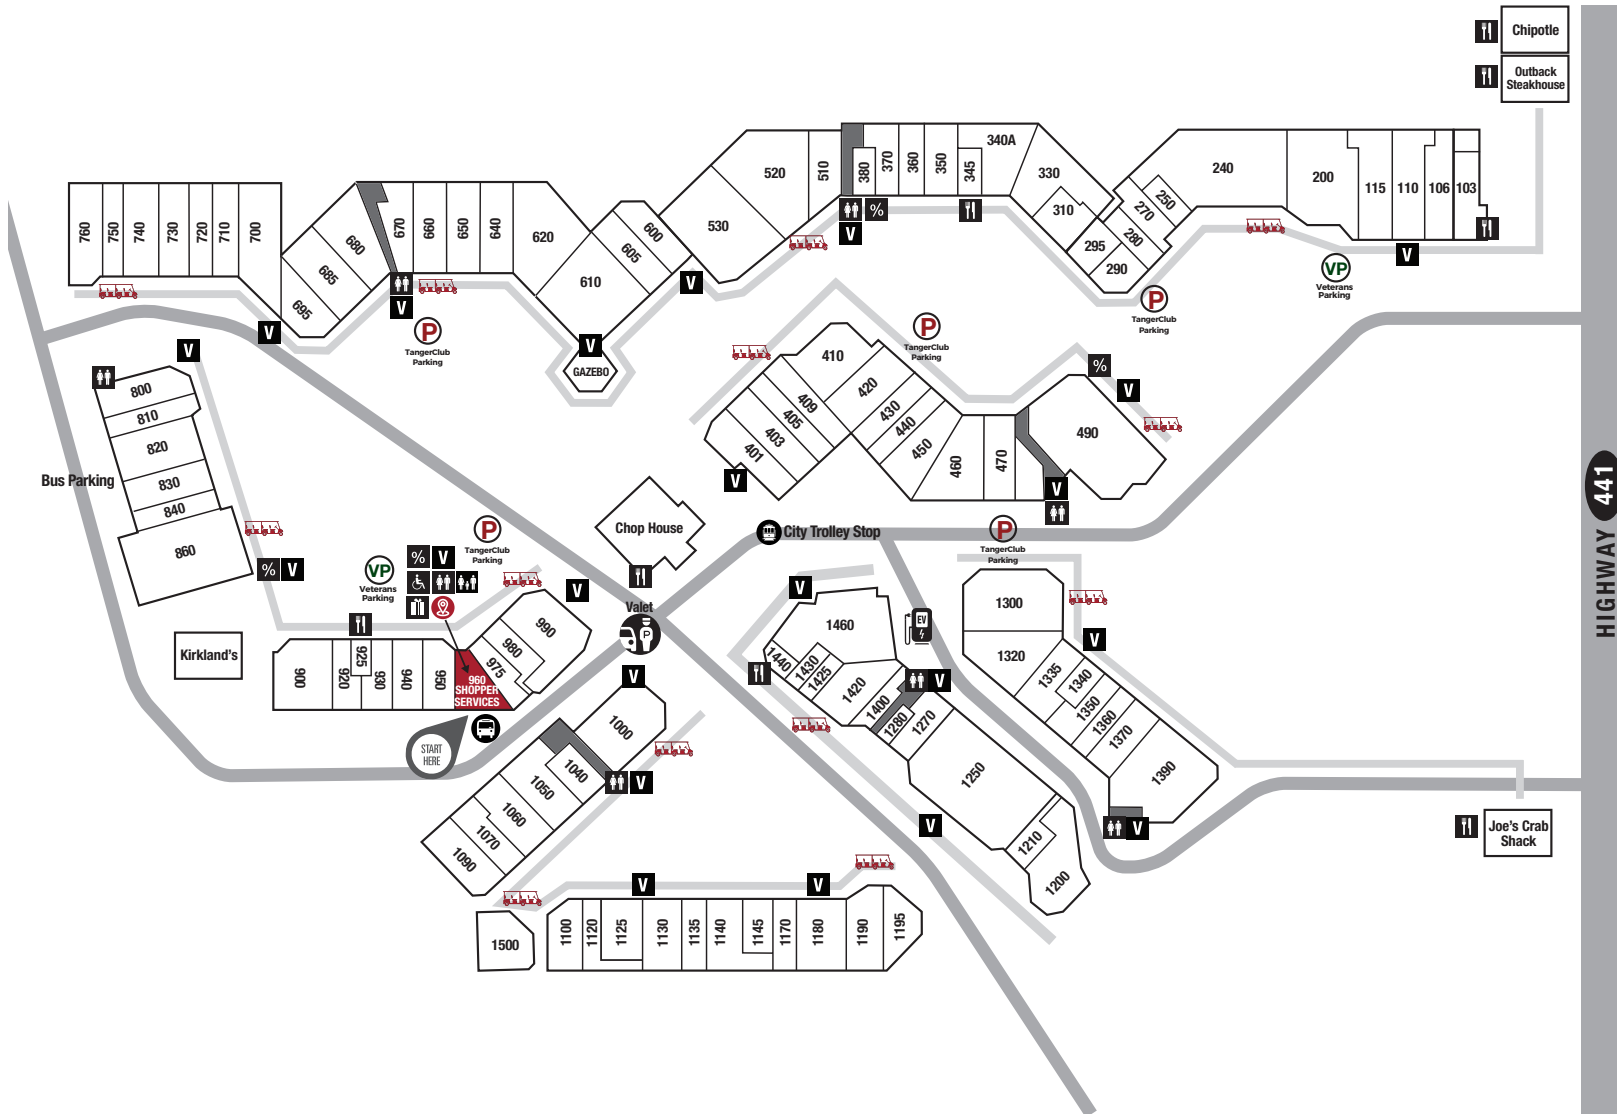

# CENTER MAP

## SERVICE LEGEND

-  SHOPPER SERVICES
-  COUPON BOOKS
-  PURCHASE GIFT CARDS
-  ATM
-  STROLLER & WHEELCHAIR
-  RESTAURANT/FOOD
-  VENDING MACHINE
-  RESTROOMS
-  FAMILY RESTROOM
-  ELECTRIC VEHICLE CHARGING STATIONS
-  CITY TROLLEY STOP
-  TANGER SHUTTLE
-  FREE WI-FI CENTERWIDE