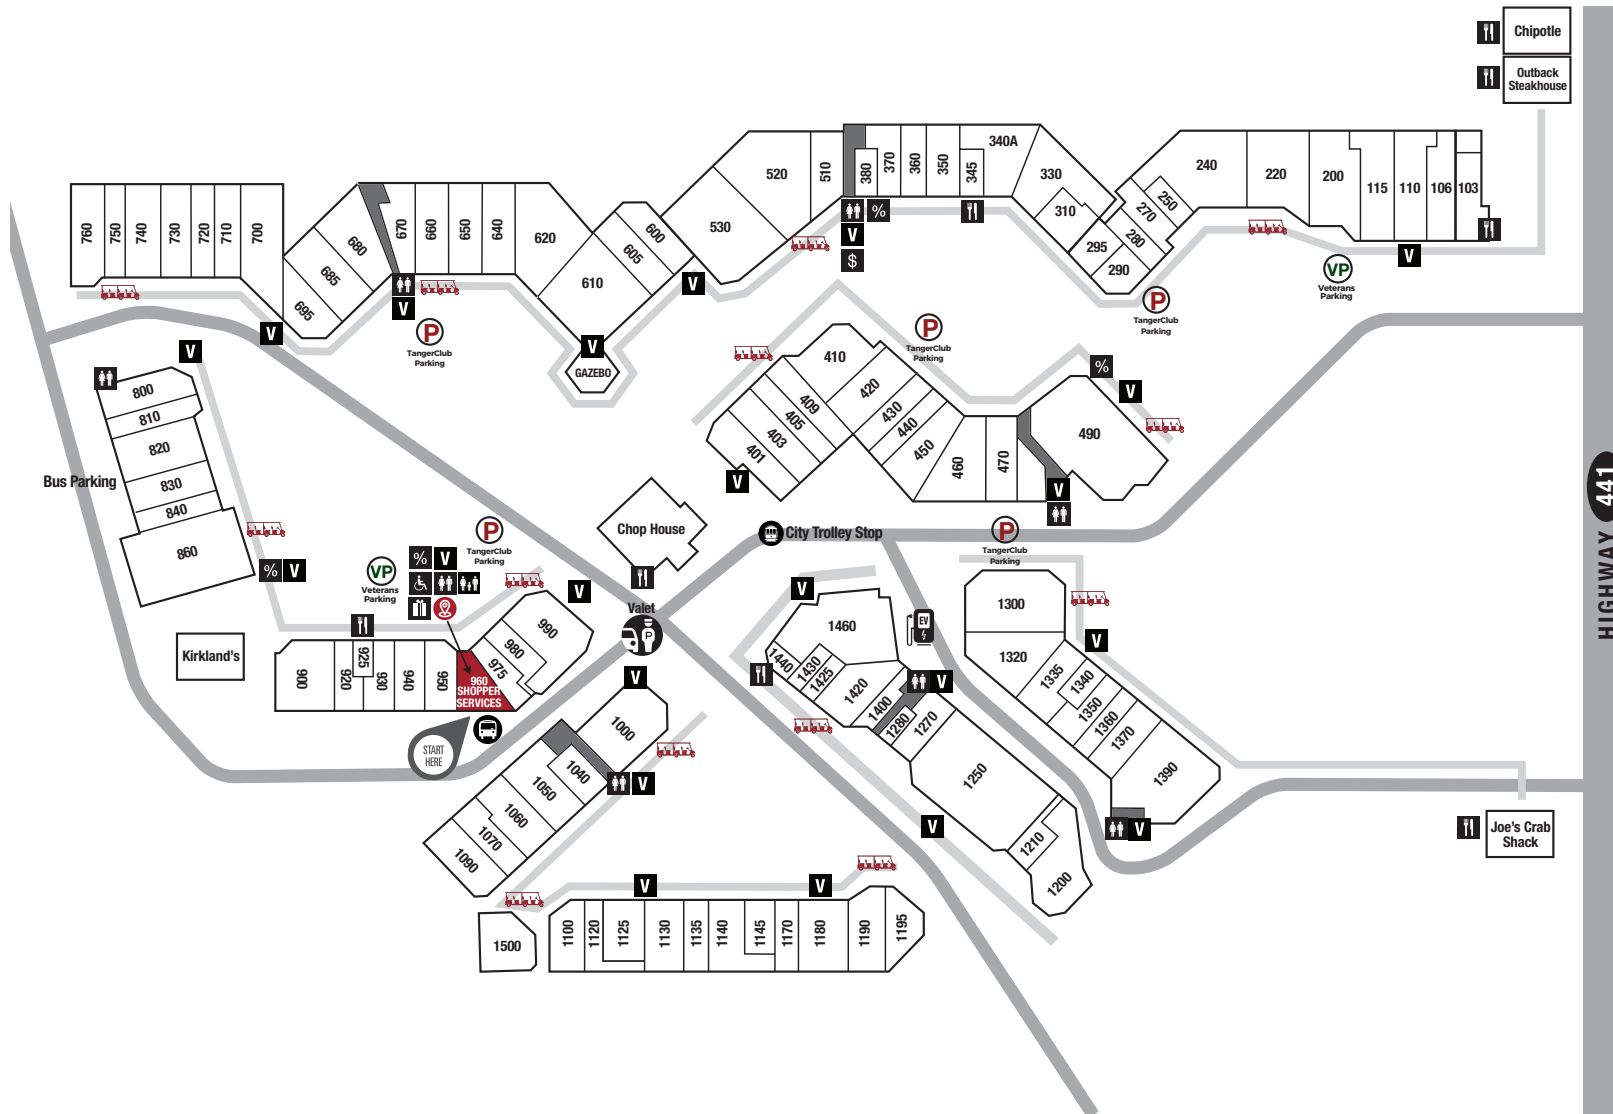

CENTER MAP

- ### SERVICE LEGEND
-  SHOPPER SERVICES
 -  COUPON BOOKS
 -  PURCHASE GIFT CARDS
 -  ATM
 -  STROLLER & WHEELCHAIR
 -  RESTAURANT/FOOD
 -  VENDING MACHINE
 -  RESTROOMS
 -  FAMILY RESTROOM
 -  ELECTRIC VEHICLE CHARGING STATIONS
 -  CITY TROLLEY STOP
 -  TANGER SHUTTLE
 -  FREE WI-FI CENTERWIDE

CHILDREN'S APPAREL

340A	Carter's Babies and Kids	(865) 453-5899
1460	Columbia Factory Store	(865) 868-3165
800	Disney Outlet	(865) 774-0888
1130	Hot Topic	(865) 429-1680
1060	Janie & Jack	(865) 453-7196
420	Justice	(865) 774-2750
1250	Nike Factory Store	(865) 774-7743
860	Old Navy Outlet	(865) 908-0894
1180	OshKosh B'gosh	(865) 774-4148
240	Polo Ralph Lauren Factory Store	(865) 429-1226
1000	Tommy Hilfiger	(865) 453-0004