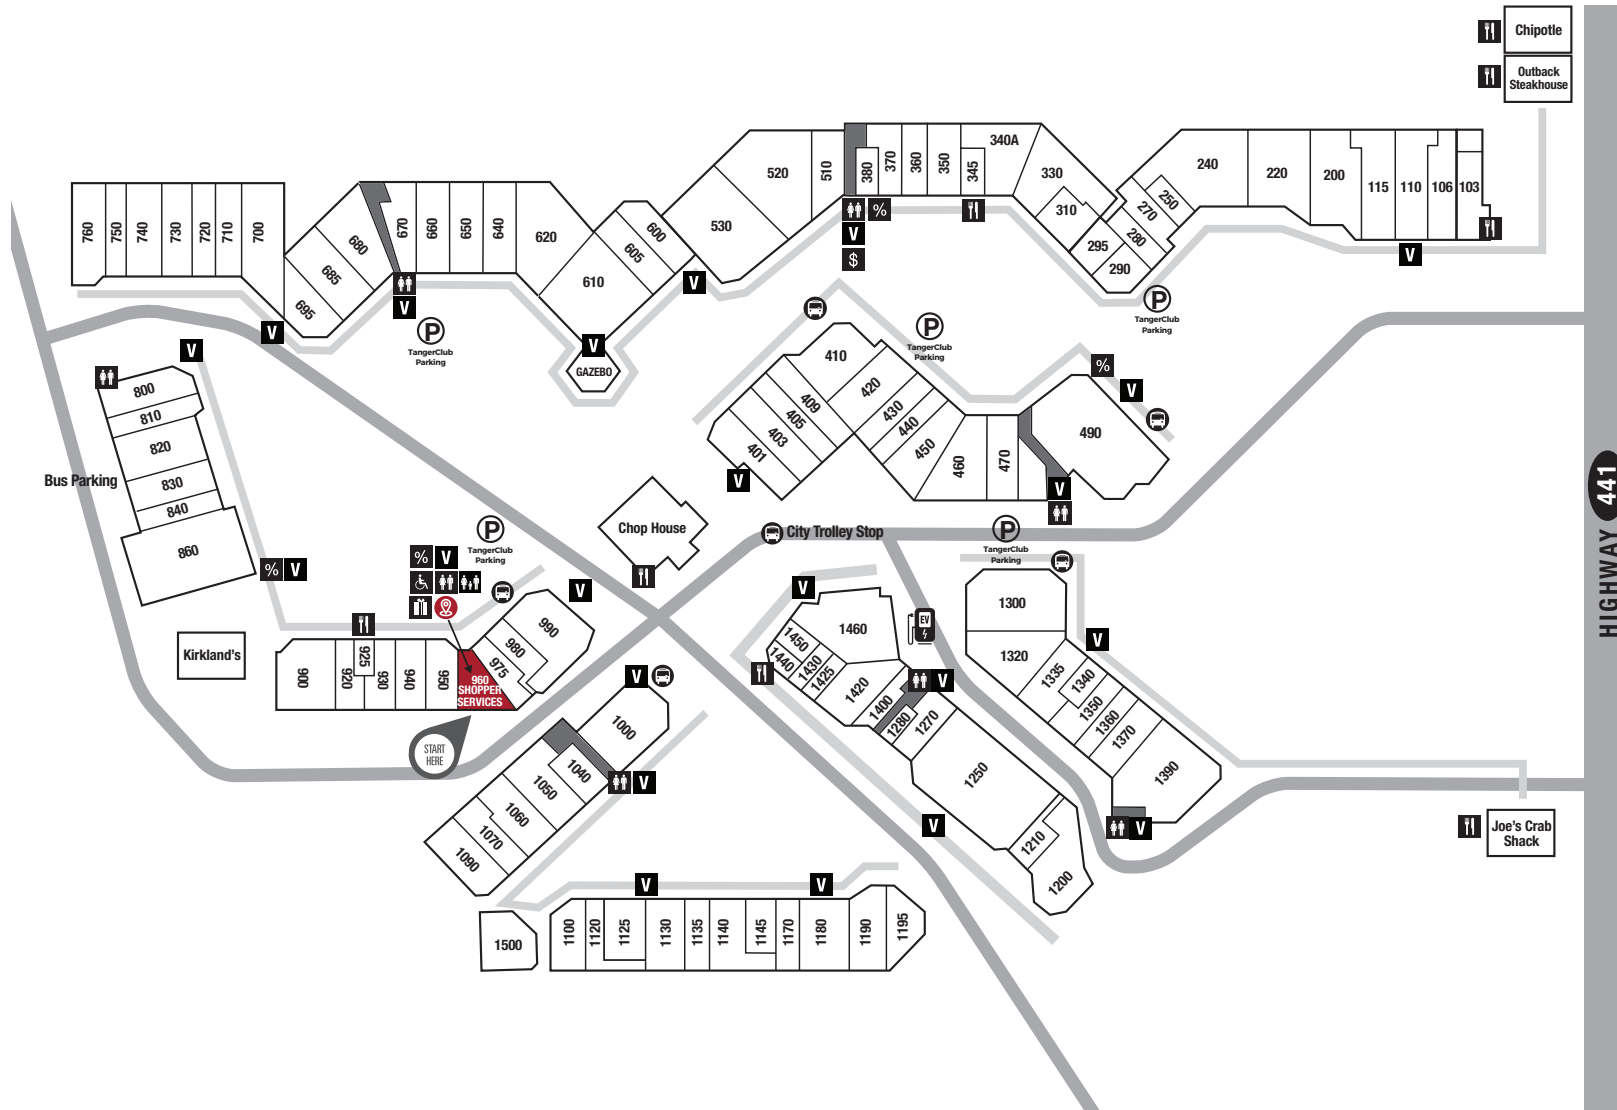

# CENTER MAP

## SERVICE LEGEND

-  SHOPPER SERVICES
-  COUPON BOOKS
-  PURCHASE GIFT CARDS
-  ATM
-  STROLLER & WHEELCHAIR
-  RESTAURANT/FOOD
-  VENDING MACHINE
-  RESTROOMS
-  FAMILY RESTROOM
-  ELECTRIC VEHICLE CHARGING STATIONS
-  TROLLEY STOP
-  FREE WI-FI CENTERWIDE