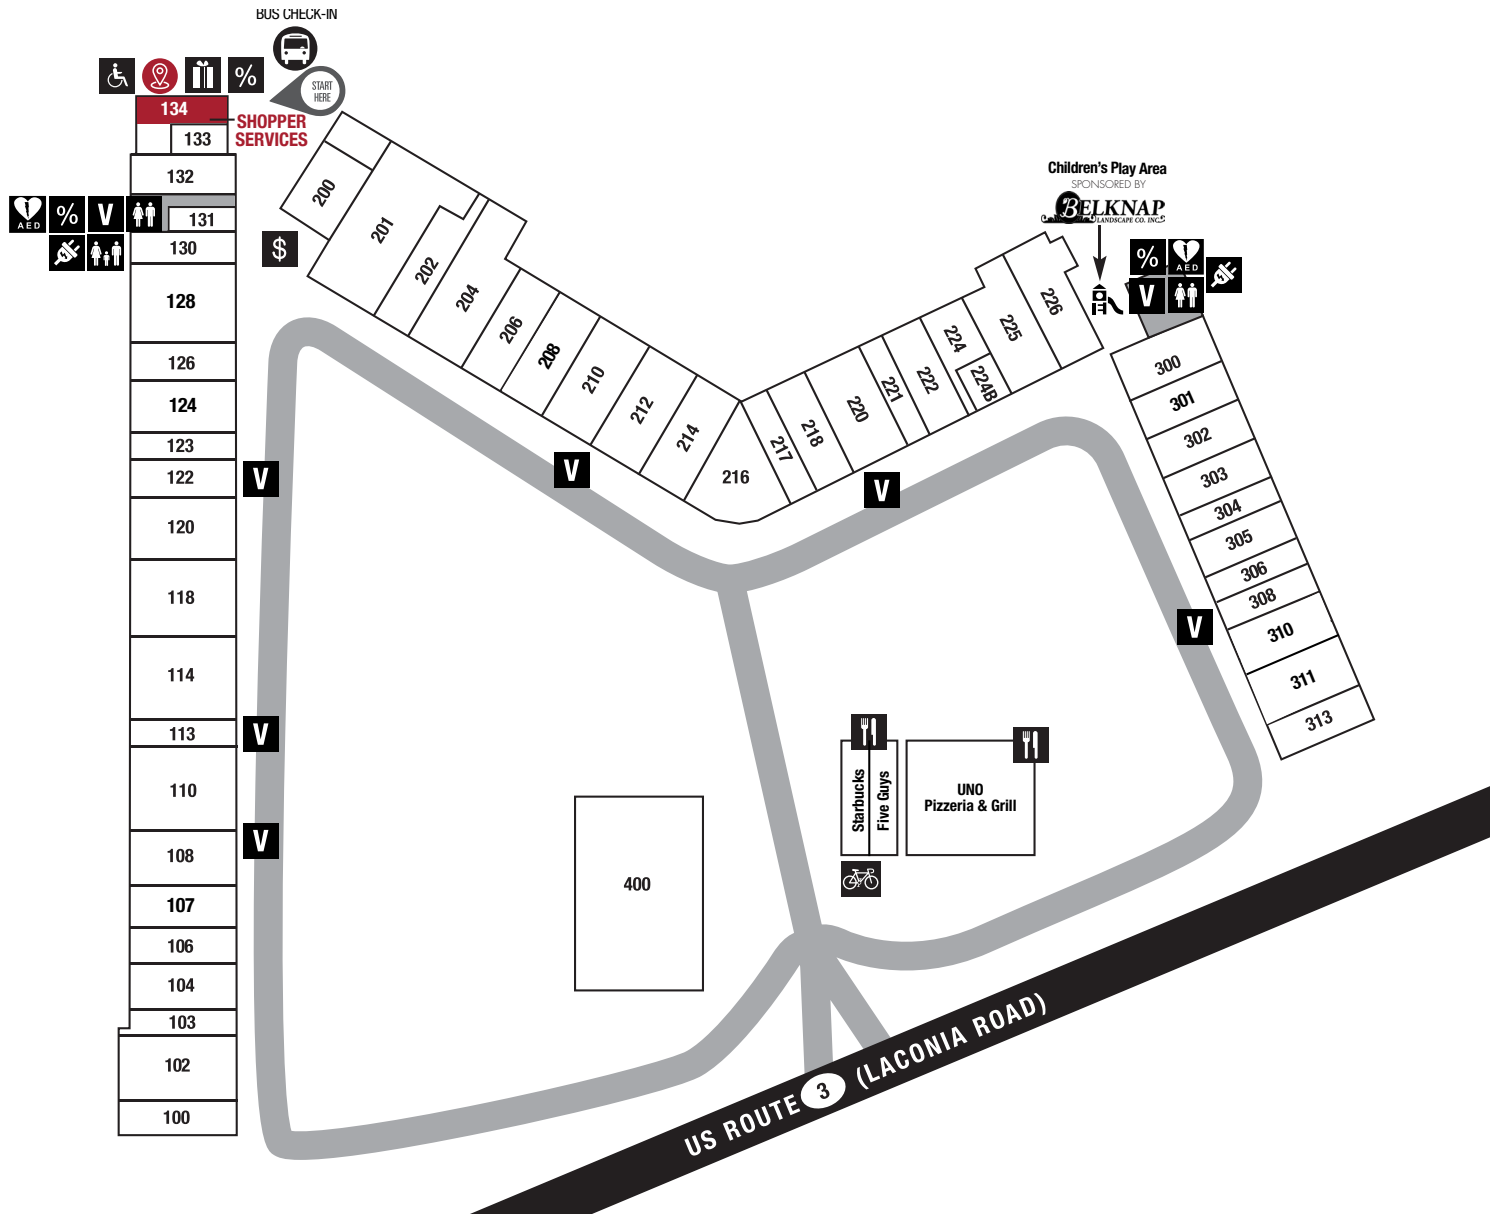

CENTER MAP

SERVICE LEGEND

-  SHOPPER SERVICES
-  COUPON BOOKS
-  PURCHASE GIFT CARDS
-  ATM
-  STROLLER & WHEELCHAIR
-  RESTAURANT/FOOD
-  VENDING MACHINE
-  RESTROOMS
-  FAMILY RESTROOMS
-  CHARGING STATION
-  BIKE RACK
-  AUTOMATED EXTERNAL DEFIBRILLATOR
-  BUS CHECK-IN
-  FREE WI-FI CENTERWIDE

CHILDREN'S APPAREL

| | | |
|------------|---------------------------------|----------------|
| 118 | Carter's Babies and Kids | (603) 286-3098 |
| 224 | Champion | (603) 286-2352 |
| 110 | Gap Outlet | (603) 286-4032 |
| 300 | Justice | (603) 266-1257 |
| 400 | Old Navy Outlet | (603) 286-3057 |
| 116 | OshKosh B'gosh | (603) 286-9488 |
| 114 | Polo Ralph Lauren Factory Store | (603) 286-9595 |
| 226 | The Children's Place | (603) 286-2668 |
| 310 | Under Armour | (603) 286-3675 |