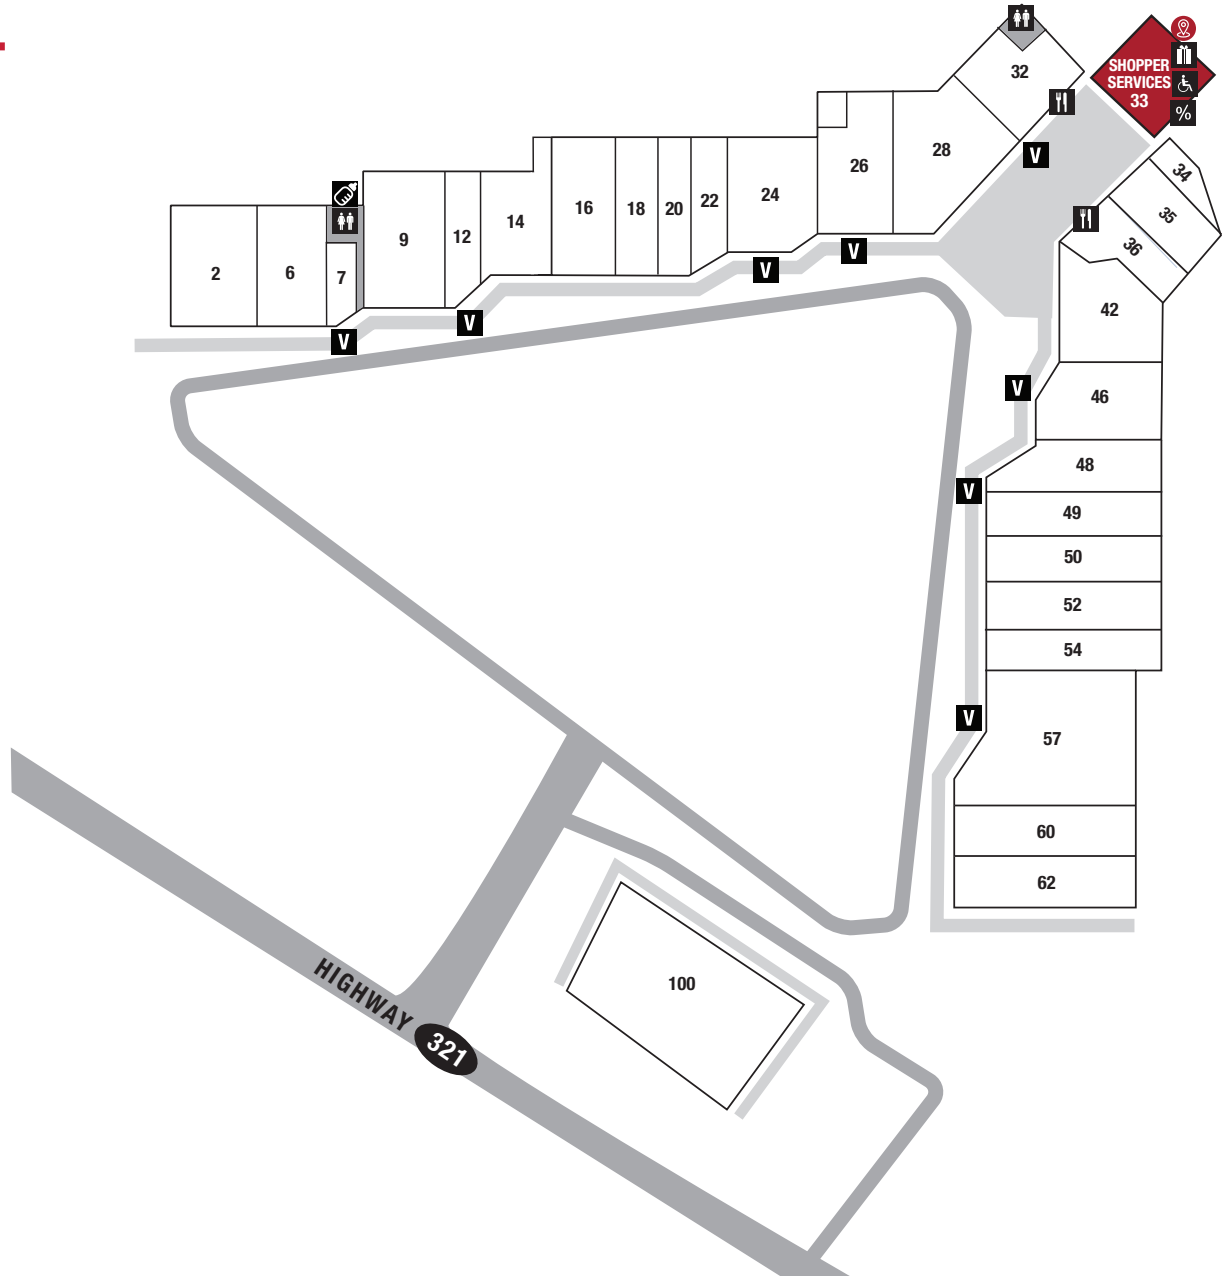

CENTER MAP

SERVICE LEGEND

-  SHOPPER SERVICES
-  COUPON BOOKS
-  PURCHASE GIFT CARDS
-  STROLLER & WHEELCHAIR
-  RESTAURANT/FOOD
-  VENDING MACHINE
-  RESTROOMS
-  MOTHERS ROOM
-  FREE WI-FI CENTERWIDE

ACCESSORIES & JEWELRY

APPAREL

9	Banana Republic Factory	(828) 295-0497
16	Bass Factory Outlet	(828) 295-4803
49	Chico's Outlet	(828) 295-7361
18	Christopher & Banks	(828) 295-5079
14	Dressbarn	(828) 295-4210
57	Gap Outlet	(828) 295-6884
46	HANESbrands	(828) 295-4360
24	J.Crew Crewcuts Factory	(828) 295-8404
26	Jockey	(828) 295-0130
100	LOFT Outlet	(828) 295-3201
2	Polo Ralph Lauren Factory Store	(828) 295-4466
50	Talbots Outlet	(828) 414-5610
20	Van Heusen Izod Golf	(828) 295-4209
12	White House Black Market	(828) 295-7927
48	Wilson's Leather	(828) 295-8684

22	Jerky Outpost	New	(828) 372-7000
36	Kilwin's Chocolate & Ice Cream		(828) 295-4805

FOOTWEAR

16	Bass Factory Outlet	(828) 295-4803
6	Rack Room Shoes	(828) 295-3523
50	Talbots Outlet	(828) 414-5610
12	White House Black Market	(828) 295-7927